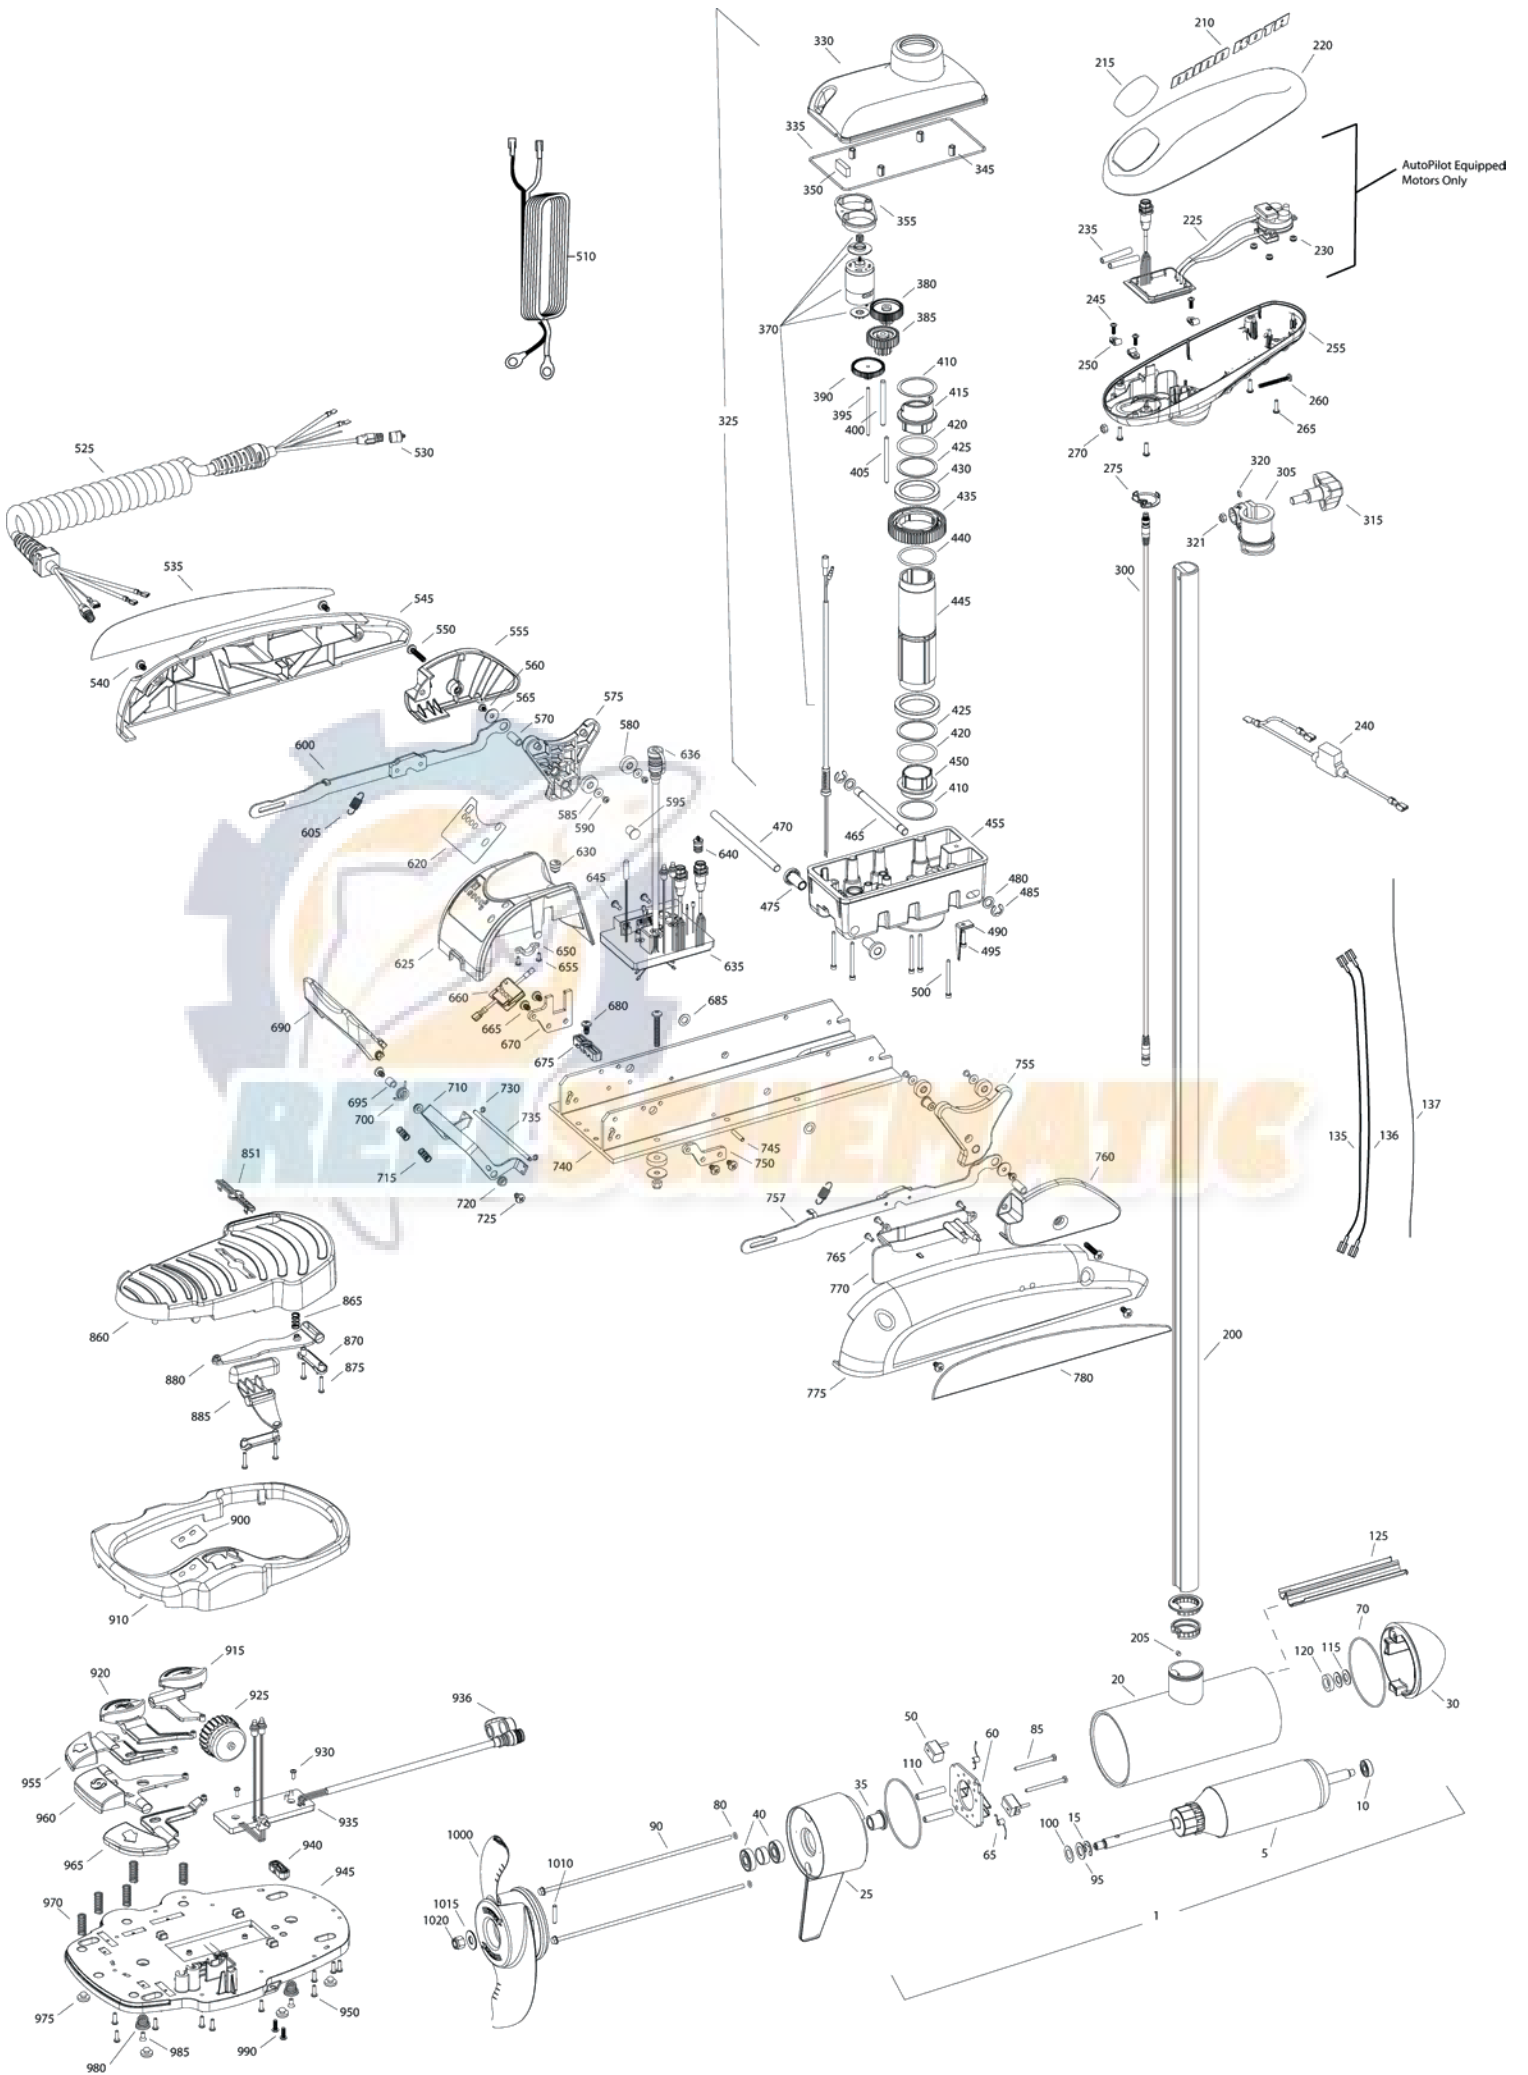

TERROVA 80
80 LBS THRUST
24 VOLT 56 AMPS
45", 54" OR 60" SHAFT

for use with "K" serial numbers
2-year warranty from the date of purchase

Item	P/N	Description	Qty	Item	P/N	Description	Qty	Item	P/N	Description	Qty	Item	P/N	Description	Qty
1	2777002	24V Motor 60" FW	1	300	2211415	Universal sonar 2 extension cable	1	595	2324705	Insert, ramp	2	936	2320207	Dust cap	1
	2777001	24V Motor 54" FW	1	305	2771500	Depth collar assembly	1	600	2994202	Arm, release, left	1	940	2322900	Strain relief, foot pedal	1
	2777000	24V Motor 45" FW	1	315	2260906	Knob (included in #305)	1	605	2322710	Spring, extension	2	945	2324500	Base plate, foot pedal	1
	2777004	24V Motor US2 60"	1	320	2321706	Washer (included in #305)	1	■	2770250	Cover, speed control with decal	1	950	2301310	Screw, #8 x .5	10
	2777003	24V Motor US2 54"	1	321	2323102	Nut (included in #305)	1	620	2325650	Decal, speed control	1	955	2323700	Button, steer, left	1
	2777005	24V Motor US2 45"	1	325	2997020	Steering housing	1	625	2320210	Cover, speed control	1	960	2323705	Button, momentary	1
5	2-100-214	Armature assembly	1	330	2326501	Steering housing top	1	630	2322901	Strain relief	1	965	2323701	Button, steer, right	1
10	140-010	Bearing	1	335	2324604	O-ring, case seal	1	635	2324012	Control board, 24-36v	1	970	2322704	Spring, foot pedal	5
15	788-040	Retaining ring	1	345	2305605	Roll pin 5/16	4	■	2884050	Switch-reed repair kit	1	975	2994859	Bumper, bag assy	1
20		Included in #200 assembly	1	350	2308601	Breather, filter	1	636	2320208	Dust plug	1	980	2322706	Spring, barrel	2
25	2-300-170	Brush end housing assembly	1	355	2328610	Cradle, motor	1	640	2320203	Cap, dust, control board	1	985	2323420	Screw, 8-18 x .375	2
30	421-276	Plain end housing assembly STD	1	370	2777020	Motor, steering assembly	1	645	2323406	Screw, 10-24 x	2	990	2372100	Screw, 8-18 x .625	2
	9421-286	Plain end housing US2 60"	1	380	2302255	Gear, cluster 3rd stage	1	650	2321315	Holder, connector	1				
	9421-285	Plain end housing US2 54"	1	385	2302250	Gear, cluster 2nd stage	1	655	2332103	Screw, 6-20 x .375	2	■	1378132	Propeller kit WW2	
	9421-284	Plain end housing US2 45"	1	390	2302245	Gear, cluster 1st stage	1	660	2074071	Battery meter, 24v	1	■	2994876	Propeller bag assy	
35	144-017	Flange bearing	1	395	2302610	Shaft, gear 1st stage	1	665	2323402	Screw, 1/4-20 x .375	4	1000	2331160	Propeller WW2	1
40	880-025	Seal	2	400	2302620	Shaft, gear 3rd stage	1	670	2321940	Bracket, strain relief	1	1010	2262658	Drive pin, large	1
50	188-094	Brush	2	405	2302615	Shaft, gear 2nd stage	1	675	2321310	Strain relief, wire	1	1015	2091701	Washer, prop, large	1
60	2-600-199	Brush plate assembly	1	410	2321704	Washer, thrust	2	680	2323405	Screw, 1/4-20 x .5	1	1020	2093101	Nut, nylock, prop, large	1
65	975-041	Brush spring	2	415	2321515	Liner, output tube	1	685	2013100	Speed nut, .375	2				
70	701-043	O-ring, motor	2	420	2324608	O-ring, 224	2	690	2320215	Handle, release cover	1	■	2994864	Mounting hardware bag assy	
80	701-009	O-ring, thru-bolt	2	425	2321720	Shim, O-ring	2	695	2301700	Bushing,	1				
85	830-027	Screw, 10-32 x 2	2	430	2327308	Bearing, ball sealed	2	700	2322701	Spring, release handle	1	■	2889460	Seal & Oring Kit	
90	830-094	Thru-bolt	2	435	2322200	Gear, output	1	710	2320400	Handle, release FW	1				
	830-095	Thru-bolt, Sonar only	2	440	2324601	O-ring, output gear	1	715	2322712	Spring, release handle	2				
95	990-051	Washer, steel	2	445	2322030	Tube, output machined	1	720	2322604	Bushing, handle	2				
100	990-052	Washer, nylatron	2	450	2321510	Collar, drive, bottom	1	725	2332104	Screw, 1/4-20 x .625	2				
110	973-025	Spacer, brush plate	2	455	2326506	Steering housing, Bottom	1	730	2323000	E-clip, 3/16, SS	2				
115	992-010	Washer, Belleville	2	465	2322600	Pin, latch, zp	1	735	2322606	Pin, follower, handle	1				
120	990-045	Spacer, thrust	1	470	2322602	Pin, pivot, zp	1	740	2321901	Base extrusion, machined	1				
125	582-013	Clip, retaining, short	1	475	2327310	Bushing, pivot pin	2	745	2322912	Spring pin,	2				
135	640-025	Leadwire, black	1	480	2321702	Washer, flat .375	2	750	2321950	Bracket, sideplate	1				
136	640-133	Leadwire, red	1	485	2263011	E-ring .375	2	755	2323900	Ramp, 4" right	1				
137	640-317	Groundwire, brown, US2 only	1	490	2322702	Spring, latch pin	2	757	2994204	Arm, release, Right	1				
200	2777096	Tube, composite 60" FW	1	495	2323410	Screw, 8-32 x .75	1	760	2321920	Skid, right	1				
205		Included in #200 assembly	1	500	2323408	Screw, 8-32 x 2	7	765	2301310	Screw, 8-18 x .5	3				
210	2325665	Decal, cover	2	510	2090651	Leawire, 10 ga	1	770	2320220	Cover, access, FW	1				
215	2325674	Decal, ctrl box 80	1	525	2991273	Coil cord, 45"	1	775	2321910	Sideplate, right	1				
	2325675	Decal, ctrl box 80 US2	1		2991271	Coil cord, 54"	1	780	2325640	Decal, sideplate, right	1				
	2325676	Decal, ctrl box 80 Autopilot	1		2991274	Coil cord, US2, 45"	1	850	2994720	Foot pedal	1				
	2325677	Decal, ctrl box 80 Autopilot & US2	1		2991272	Coil cord, US2, 54"	1	851	2326710	Plug, foot pedal	1				
220	2320200	Cover, ctrl box	1	530	2320202	Cap, dust, coil cord, non-AP only	1	860	2324400	Pedal, heel-toe	1				
225	2324030	Ctrl board, compass, Autpilot only	1	535	2325641	Decal, sideplate, left	1	865	2322714	Spring, momentary	1				
230	2302960	Grommet, compass, Autopilot only	3	540	2323404	Screw, 1/4-20	4	870	2321300	Clamp	2				
235	2065400	Wire insulator	2	545	2321915	Sideplate, left	1	875	2223430	Screw, 8 x .75	4				
240	2218200	Fuse holder, US2 only	1	550	2323403	Screw, 1/4-20 x .375	2	880	2328600	Flex finger	1				
245	2372100	Screw, 8-18 x .625	3	555	2321925	Skid, left	1	885	2323710	Button, momentary, left	1				
250	2052510	Cable clamp	3	560	2323422	Screw, 10-24 x .375	2	900	2325660	Decal, foot pedal	1				
255	2322500	Ctrl box	1	565	2321700	Washer, #10 SS	2	910	2320205	Cover, heel-toe	1				
260	2332102	Screw, 10-24	1	570	2323500	Bolt, shoulder	2	915	2323725	Button, AP	1				
265	2372100	Screw, 8-18 x .625	4	575	2323905	Ramp, 4" left	1	920	2323715	Button, Mom/Con	1				
270	2333101	Nut, 10-24	1	580	2325115	Pad, rubber rest	4	925	2320100	Knob, speed, foot pedal	1				
275	2224700	Plug, ctrl box, US2 motors only	1	585	2321706	Washer, #8	4	930	2332103	Screw, 6-20 x .375	2				
	2224702	Plug, ctrl box	1	590	2323412	Screw, 8-18 x .25	4	935	2324020	Control board, foot pedal	1				