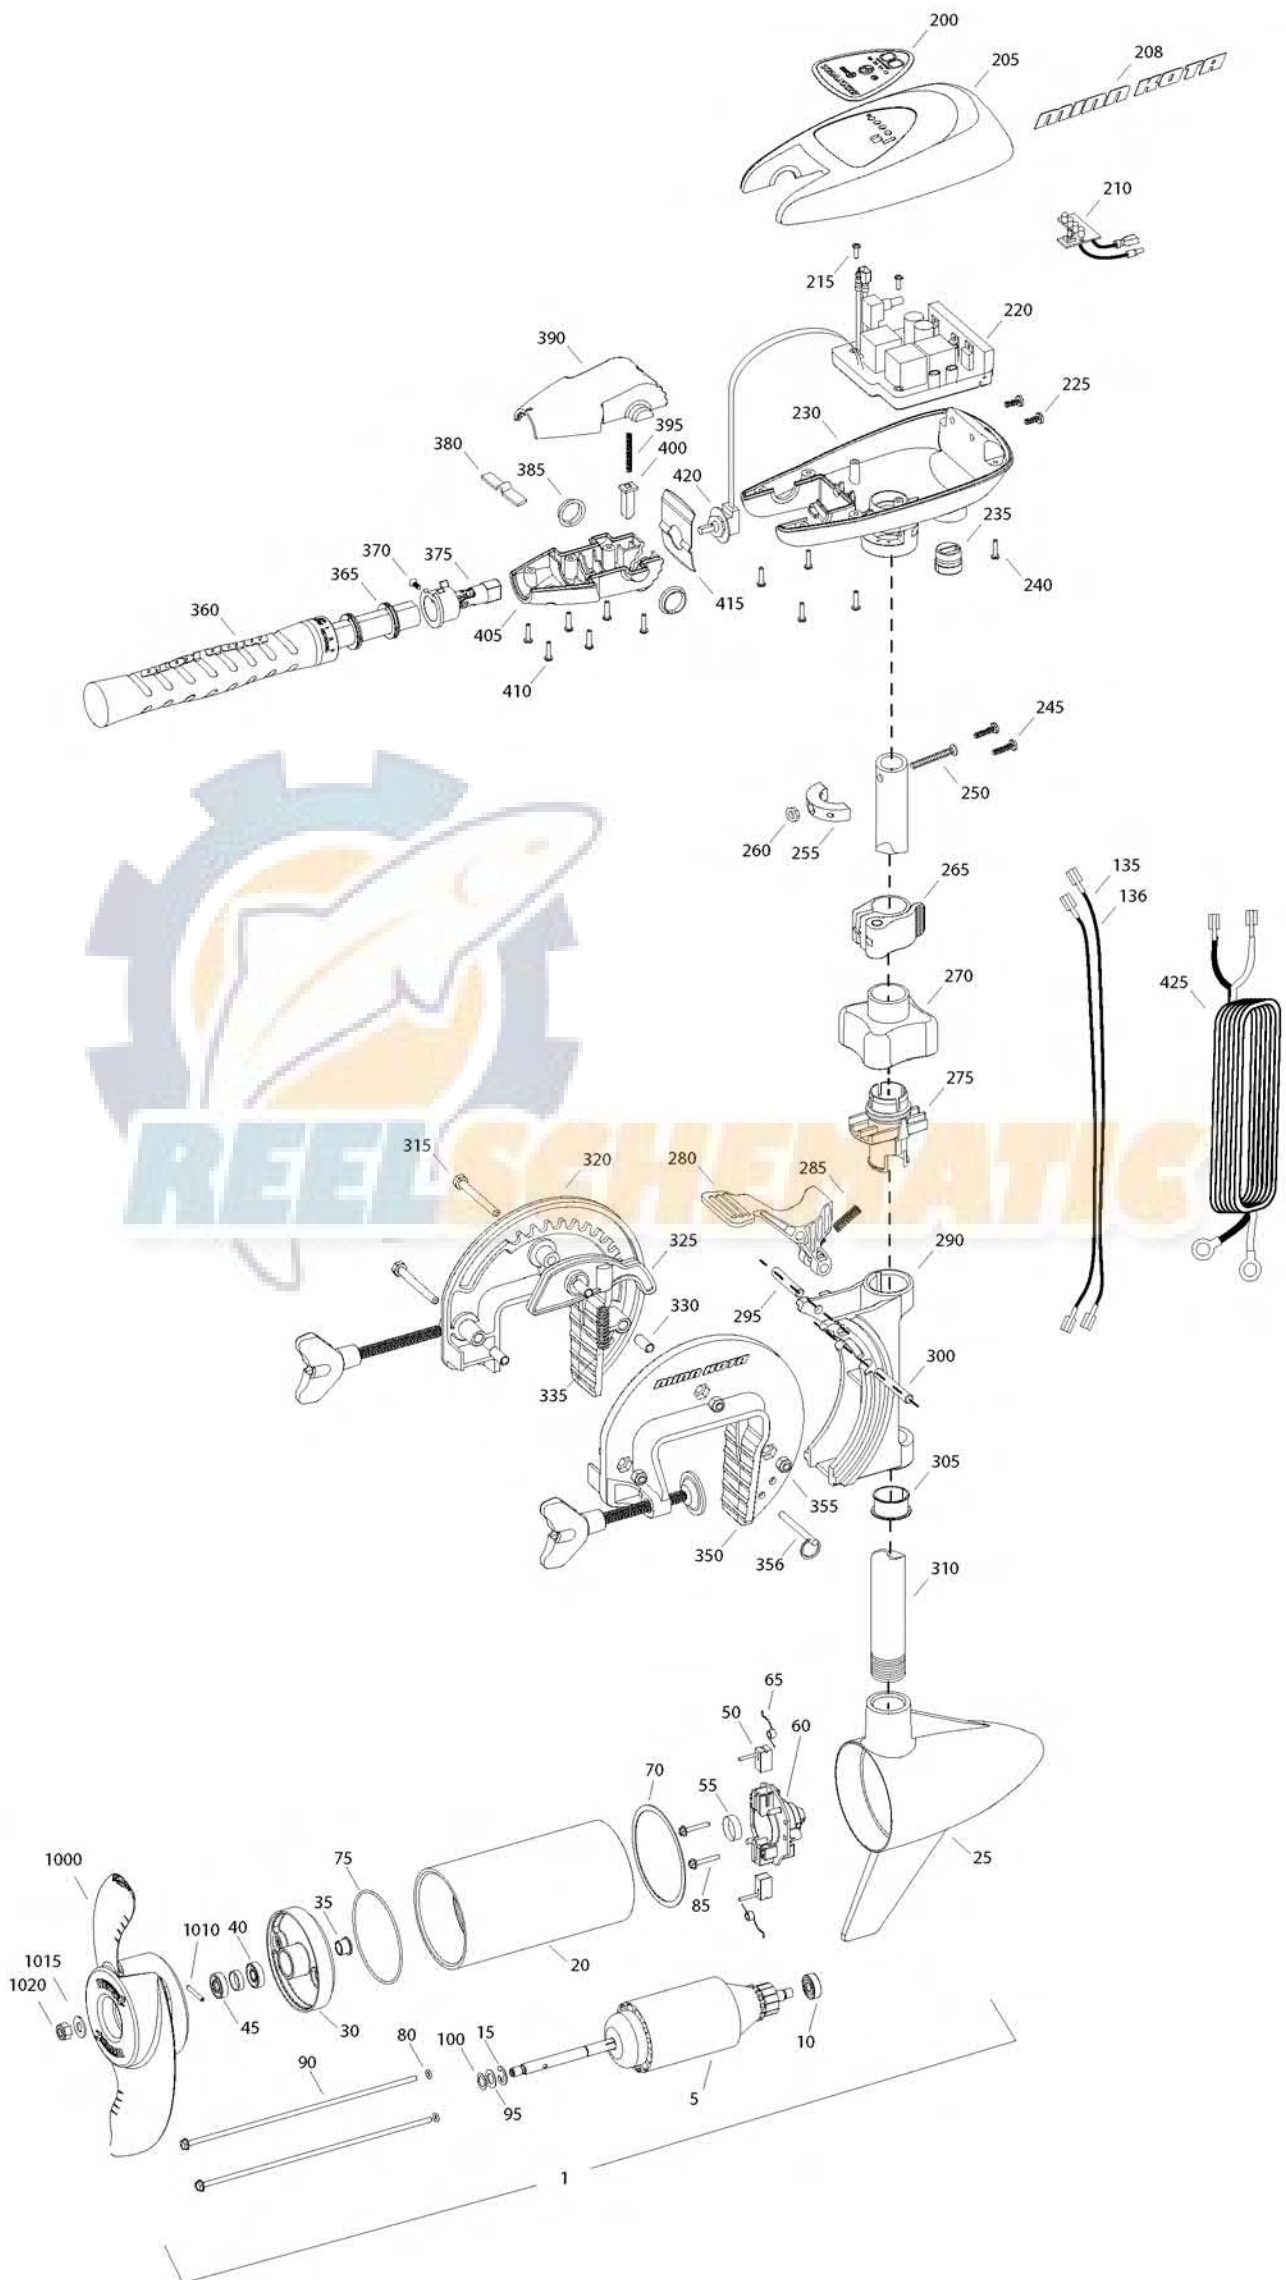

TRAXXIS 33
33 LBS THRUST
12 VOLT 32 AMPS
36" SHAFT

for use with "K" serial numbers
2-year warranty from the date of purchase

Item	P/N	Description	Qty	Item	P/N	Description	Qty
1	2069245	12V Motor 36" FW	1	330	2067306	Bushing, dowel 1/4 x 1/2	3
5	2-100-278	Armature assembly	1	335	2062700	Spring, cam deactivator	1
10	140-010	Bearing	1	■	2881380	Clamp screw kit	2 per kit
15	788-015	Retaining ring	1	350	2771955	Bracket, left, FW	1
20	2-200-079	Center housing assembly	1	355	2263104	Nut, 1/4-20, nylock, Zinc	3
25	421-132	Brush end housing assembly	1	356	2062604	Pin, stop	1
30	2-400-187	Plain end housing assembly	1				
35	144-049	Flange bearing	1	■	2990957	Handle assy, VARS [360-410]	1
40	880-003	Seal	1	360	2990456	Grip/handle assy, VARS [360-375]	1
45	880-006	Seal with shield	1	365	2060015	Bearing, handle	2
50	188-052	Brush	2	370	2063405	Screw, #6 PFH SS	1
55	N/A			375	2884092	Yoke / spider assy, VARS	1
60	738-030	Brush plate assembly	1	380	2302742	Spring, detent, off	1
65	975-032	Brush spring	2	385	2060005	Bearing, handle pivot	2
70	701-041	O-ring, motor, front	1	390	2060900	Handle pivot, top	1
75	701-039	O-ring, motor, rear	1	395	2302745	Spring, release button	1
80	701-007	O-ring, thru-bolt	2	400	2063700	Button, release	1
85	830-001	Screw, 8-32	2	405	2060905	Handle pivot, bottom	1
90	830-078	Thru-bolt	2	410	2303412	Screw, #6 x 5/8 SS	6
95	990-067	Washer, steel	2				
100	990-070	Washer, nylatron	2	415	2062715	Spring, handle pivot	1
135	640-002	Leadwire, black	1	420	2061700	Washer, pot holder	1
136	640-102	Leadwire, red	1	425	2992523	Leadwire assy, includes [235]	1
■	2883460	Seal and O-ring Kit		■	1378121	Propeller kit	
200	2065659	Decal, c-box cover	1	1000	2061122	Propeller	1
205	2060295	C-box cover	1	1010	2092600	Drive pin, small	1
208	2325665	Decal - MinnKota	2	1015	2151726	Washer, prop, small	1
210	2074070	Battery meter, 12v FW	1	1020	2053101	Nut, nylock, prop, small	1
215	3043427	Screw, #8 x 7/8 SS	2				
220	2184006	Control board, 12v	1				
225	2303434	Screw, #8-30 x 5/8 SS	2				
230	2062501	Control box, VARS, FW	1				
235	2062905	Strain relief	1				
240	2303412	Screw, #6 x 5/8 SS	6				
245	2263434	Screw, #8 x 1 SS	2				
250	2383407	Screw, #10-24 x 2 SS	1				
255	2061515	Collar, c-box	1				
260	2383124	Nut, 10-24, nylock, SS	1				
265	2991521	Cam lock/depth collar assy	1				
■	2991795	Bracket assy, Composite [270-356]	1				
270	2060100	Knob, steering tension, soft	1				
275	2068400	Collet	1				
280	2064200	Lock arm	1				
285	2062701	Spring, lock arm	1				
290	2061821	Hinge	1				
295	2062602	Pin, lock, Zinc	1				
300	2062602	Pin, lock, Zinc	1				
305	2037301	Bushing, hinge	1				
310	2032052	Tube 36"	1				
315	2063500	Bolt 1/4-20 x 2 3/8", Zinc	3				
320	2771950	Bracket, right, FW	1				
325	2067905	Cam deactivator	1				