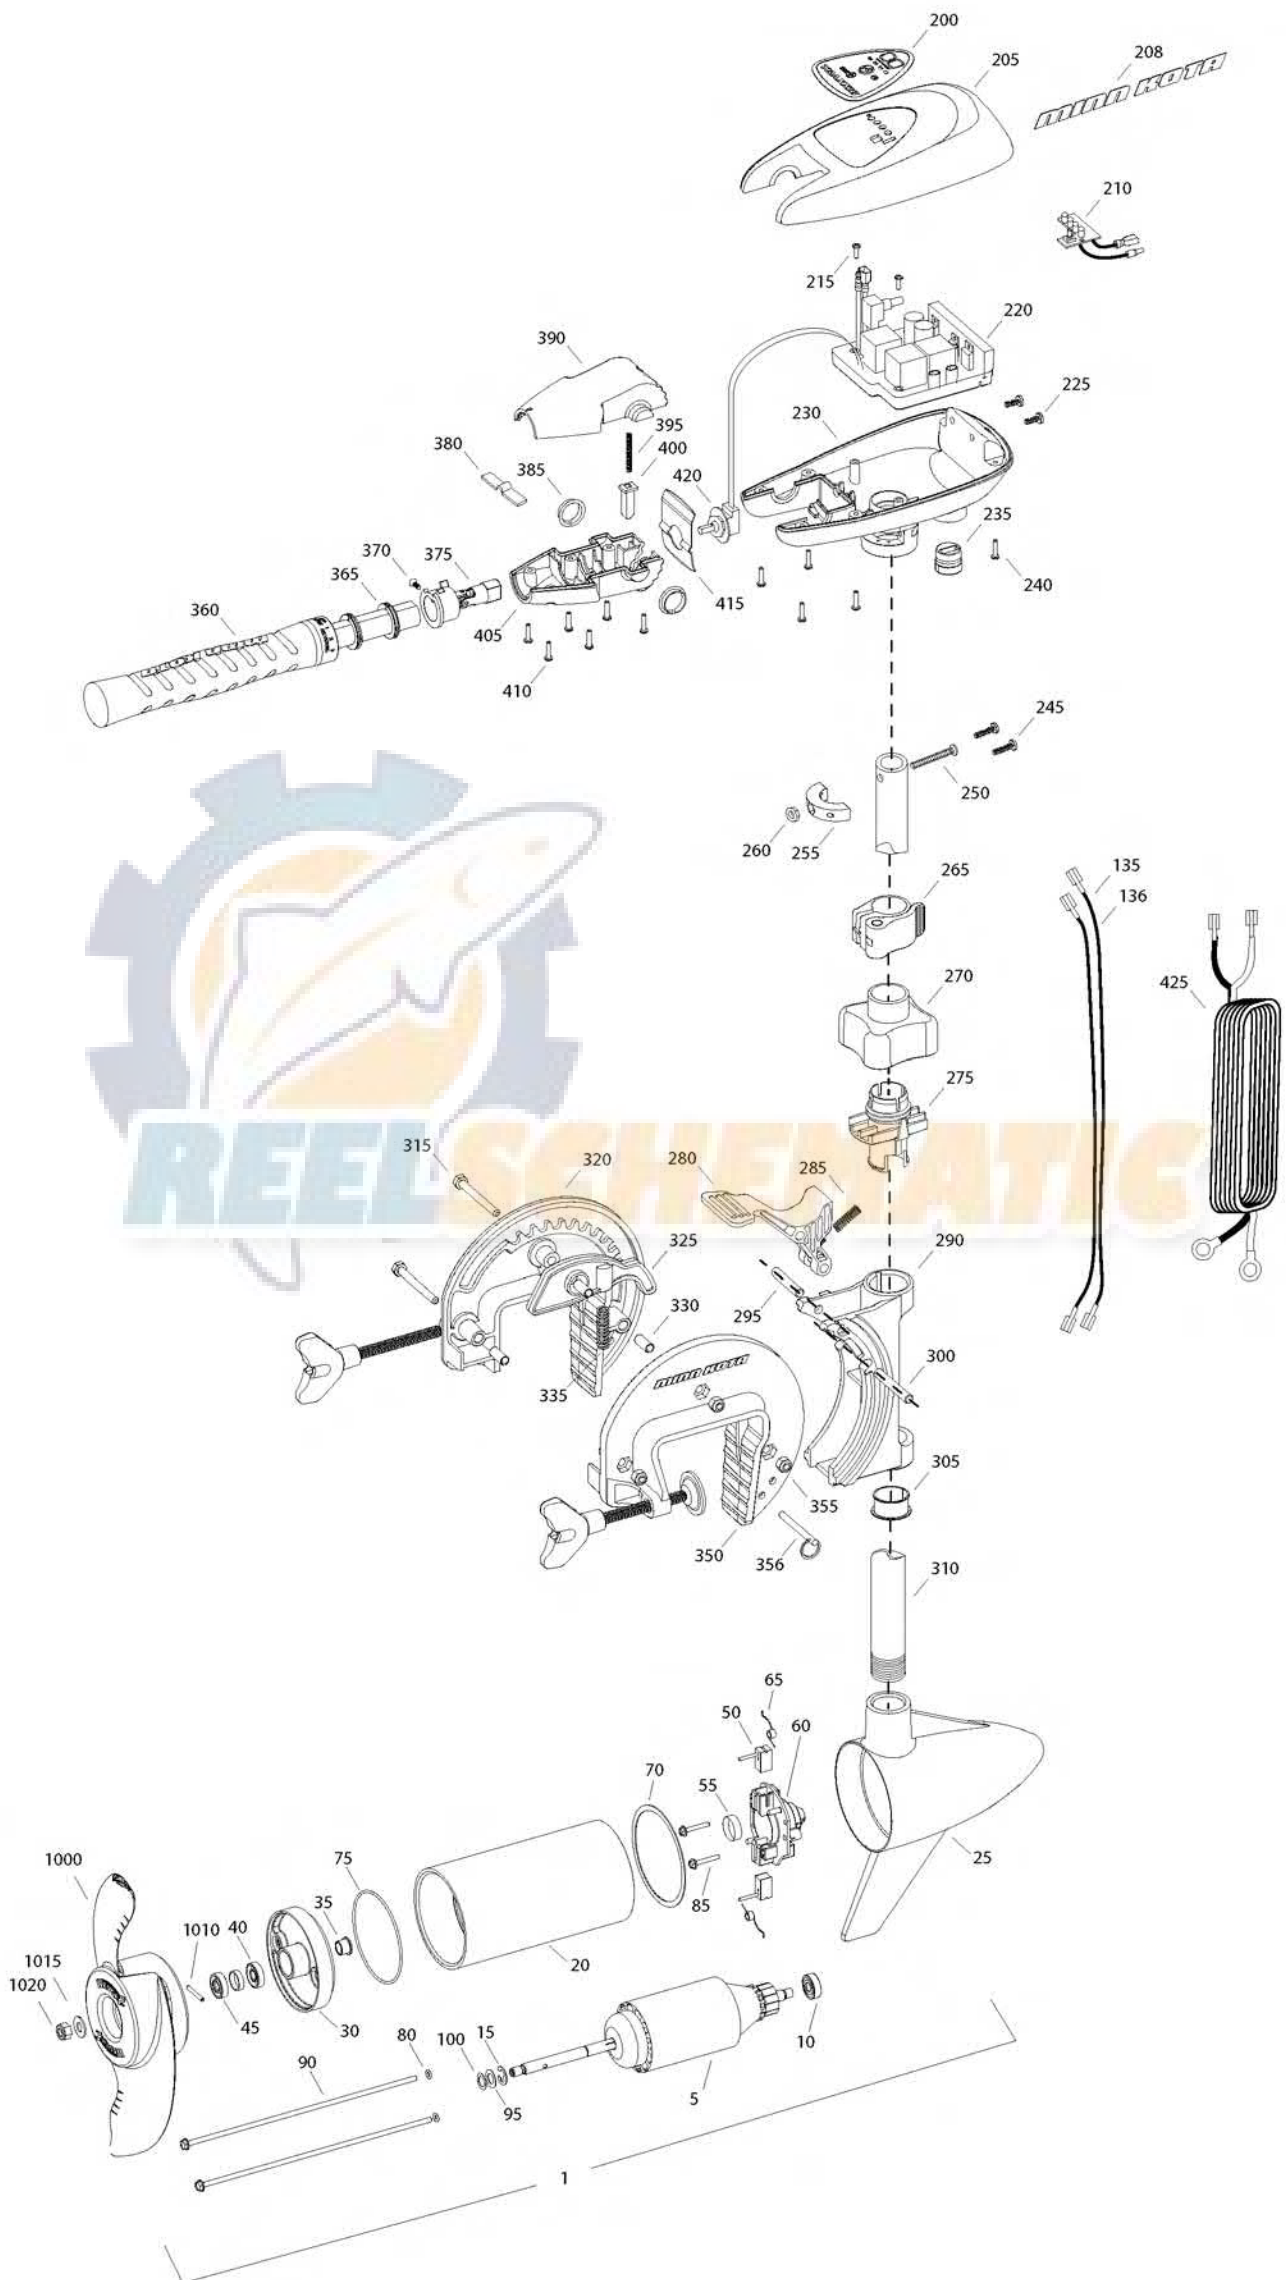

TRAXXIS 40
40 LBS THRUST
12 VOLT 42 AMPS
36" SHAFT

for use with "K" serial numbers
2-year warranty from the date of purchase

Item	P/N	Description	Qty	Item	P/N	Description	Qty
1	2068251	12V Motor 36" FW	1	330	2067306	Bushing, dowel 1/4 x 1/2	3
5	2-100-201	Armature assembly	1	335	2062700	Spring, cam deactivator	1
10	140-010	Bearing	1	■	2881380	Clamp screw kit	2 per kit
15	788-015	Retaining ring	1	350	2771955	Bracket, left, FW	1
20	2-200-079	Center housing assembly	1	355	2263104	Nut, 1/4-20, nylock, Zinc	3
25	421-132	Brush end housing assembly	1	356	2062604	Pin, stop	1
30	2-400-187	Plain end housing assembly	1				
35	144-049	Flange bearing	1	■	2990957	Handle assy, VARS [360-410]	1
40	880-003	Seal	1	360	2990456	Grip/handle assy, VARS [360-375]	1
45	880-006	Seal with shield	1	365	2060015	Bearing, handle	2
50	188-052	Brush	2	370	2063405	Screw, #6 PFH SS	1
55	N/A			375	2884092	Yoke / spider assy, VARS	1
60	738-030	Brush plate assembly	1	380	2302742	Spring, detent, off	1
65	975-032	Brush spring	2	385	2060005	Bearing, handle pivot	2
70	701-041	O-ring, motor, front	1	390	2060900	Handle pivot, top	1
75	701-039	O-ring, motor, rear	1	395	2302745	Spring, release button	1
80	701-007	O-ring, thru-bolt	2	400	2063700	Button, release	1
85	830-001	Screw, 8-32	2	405	2060905	Handle pivot, bottom	1
90	830-078	Thru-bolt	2	410	2303412	Screw, #6 x 5/8 SS	6
95	990-067	Washer, steel	2				
100	990-070	Washer, nylatron	2	415	2062715	Spring, handle pivot	1
135	640-001	Leadwire, black	1	420	2061700	Washer, pot holder	1
136	640-101	Leadwire, red	1	425	2992523	Leadwire assy, includes [235]	1
■	2883460	Seal and O-ring Kit		■	1378126	Propeller kit	
200	2065693	Decal, c-box cover	1	1000	2061125	Propeller	1
205	2060295	C-box cover	1	1010	2092600	Drive pin, small	1
208	2325665	Decal - MinnKota	2	1015	2151726	Washer, prop, small	1
210	2074070	Battery meter, 12v FW	1	1020	2053101	Nut, nylock, prop, small	1
215	3043427	Screw, #8 x 7/8 SS	2				
220	2184006	Control board, 12v	1				
225	2303434	Screw, #8-30 x 5/8 SS	2				
230	2062501	Control box, VARS, FW	1				
235	2062905	Strain relief	1				
240	2303412	Screw, #6 x 5/8 SS	6				
245	2263434	Screw, #8 x 1 SS	2				
250	2383407	Screw, #10-24 x 2 SS	1				
255	2061515	Collar, c-box	1				
260	2383124	Nut, 10-24, nylock, SS	1				
265	2991521	Cam lock/depth collar assy	1				
■	2991795	Bracket assy, Composite [270-356]	1				
270	2060100	Knob, steering tension, soft	1				
275	2068400	Collet	1				
280	2064200	Lock arm	1				
285	2062701	Spring, lock arm	1				
290	2061821	Hinge	1				
295	2062602	Pin, lock, Zinc	1				
300	2062602	Pin, lock, Zinc	1				
305	2037301	Bushing, hinge	1				
310	2032052	Tube 36"	1				
315	2063500	Bolt 1/4-20 x 2 3/8", Zinc	3				
320	2771950	Bracket, right, FW	1				
325	2067905	Cam deactivator	1				