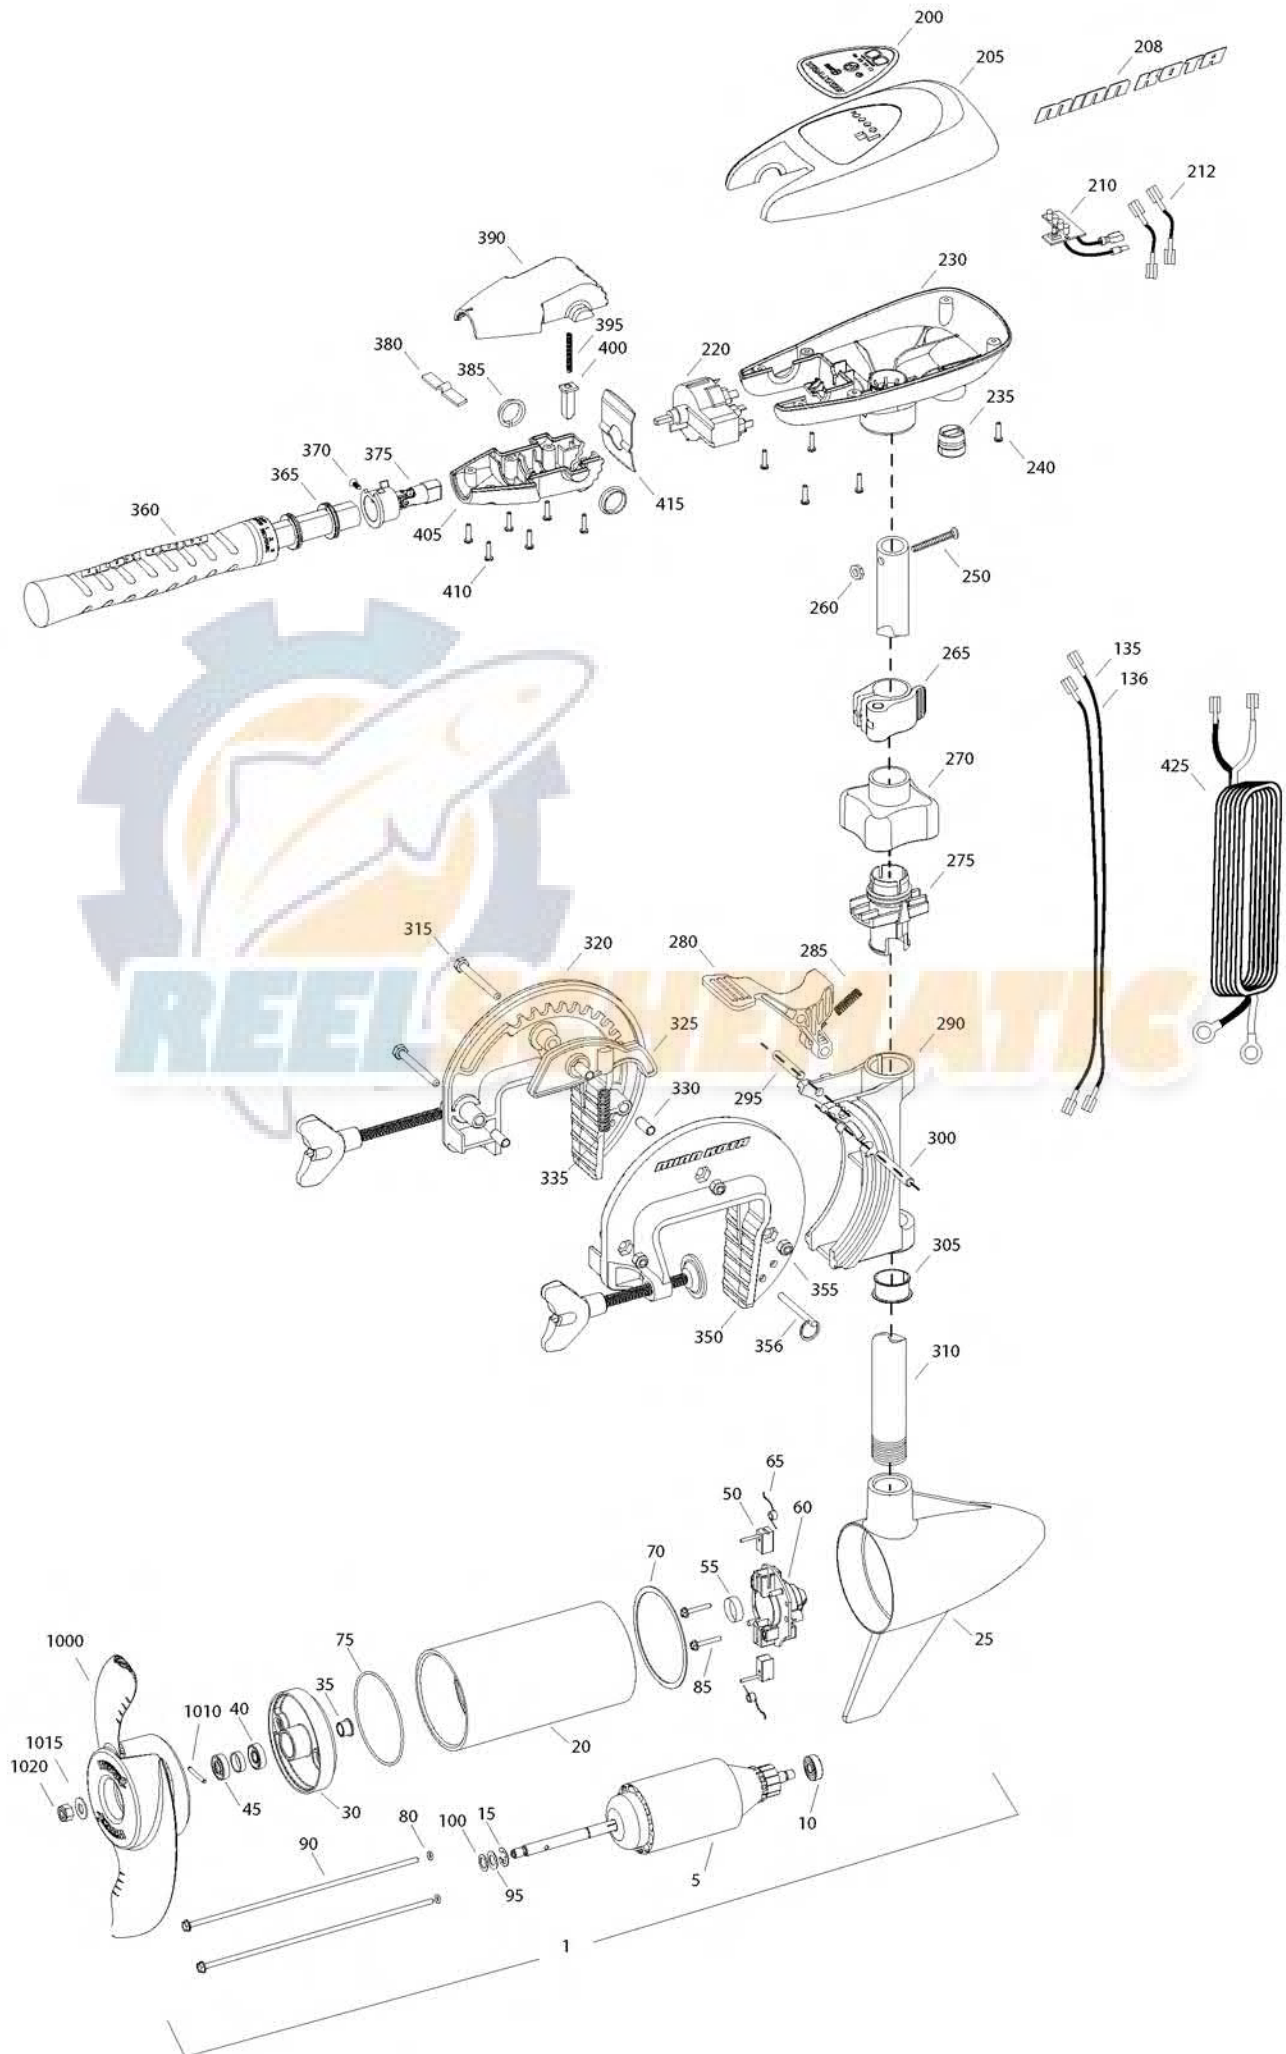

**TRAXXIS 40 SC**  
**40 LBS THRUST**  
**12 VOLT 42 AMPS**  
**36" SHAFT**

for use with "K" serial numbers  
2-year warranty from the date of purchase

Item	P/N	Description	Qty	Item	P/N	Description	Qty
1	2068250	12V Motor 36" FW	1	■ 2881380		Clamp screw kit	2 per kit
5	2-100-201	Armature assembly	1	350 2771955		Bracket, left, FW	1
10	140-010	Bearing	1	355 2263104		Nut, 1/4-20, nylock, Zinc	3
15	788-015	Retaining ring	1	356 2062604		Pin, stop	1
20	2-200-079	Center housing assembly	1				
25	2-300-132	Brush end housing assembly	1	■ 2990956		Handle assy, SC [360-410]	1
30	2-400-187	Plain end housing assembly	1	360 2990451		Grip/handle assy, SC [360-375]	1
35	144-049	Flange bearing	1	365 2060015		Bearing, handle	2
40	880-003	Seal	1	370 2063405		Screw, #6 PFH SS	1
45	880-006	Seal with shield	1	375 2884091		Yoke / spider assy, 5SPD	1
50	188-052	Brush	2	380 2302742		Spring, detent, off	1
55	N/A			385 2060005		Bearing, handle pivot	2
60	738-030	Brush plate assembly	1	390 2060900		Handle pivot, top	1
65	975-032	Brush spring	2	395 2302745		Spring, release button	1
70	701-041	O-ring, motor, front	1	400 2063700		Button, release	1
75	701-039	O-ring, motor, rear	1	405 2060905		Handle pivot, bottom	1
80	701-007	O-ring, thru-bolt	2	410 2303412		Screw, #6 x 5/8 SS	6
85	830-001	Screw, 8-32	2				
90	830-078	Thru-bolt	2	415 2062715		Spring, handle pivot	1
95	990-067	Washer, steel	2	425 2992524		Leadwire assy, includes [235]	1
100	990-070	Washer, nylatron	2				
135	640-001	Leadwire, black	1	■ 1378126		Propeller kit	
136	640-111	Leadwire, red	1	1000 2061125		Propeller	1
■	2883460	Seal and O-ring Kit		1010 2092600		Drive pin, small	1
				1015 2151726		Washer, prop, small	1
				1020 2053101		Nut, nylock, prop, small	1
200	2065692	Decal, c-box cover	1				
205	2060295	C-box cover	1				
208	2325665	Decal - MinnKota	2				
210	2074070	Battery meter, 12v FW	1				
212	2070304	Wire, battery meter, black 7"	1				
	2070305	Wire, battery meter, red 7"	1				
220	2064023	Switch 5 speed	1				
230	2062505	Control box, 5 SPD, FW	1				
235	2062905	Strain relief	1				
240	2303412	Screw, #6 x 5/8 SS	6				
250	2383407	Screw, #10-24 x 2 SS	1				
260	2383124	Nut, 10-24, nylock, SS	1				
265	2991521	Cam lock/depth collar assy	1				
■	2991795	Bracket assy, Composite [270-356]	1				
270	2060100	Knob, steering tension, soft	1				
275	2068400	Collet	1				
280	2064200	Lock arm	1				
285	2062701	Spring, lock arm	1				
290	2061821	Hinge	1				
295	2062602	Pin, lock, Zinc	1				
300	2062602	Pin, lock, Zinc	1				
305	2037301	Bushing, hinge	1				
310	2032052	Tube 36"	1				
315	2063500	Bolt 1/4-20 x 2 3/8", Zinc	3				
320	2771950	Bracket, right, FW	1				
325	2067905	Cam deactivator	1				
330	2067306	Bushing, dowel 1/4 x 1/2	3				
335	2062700	Spring, cam deactivator	1				