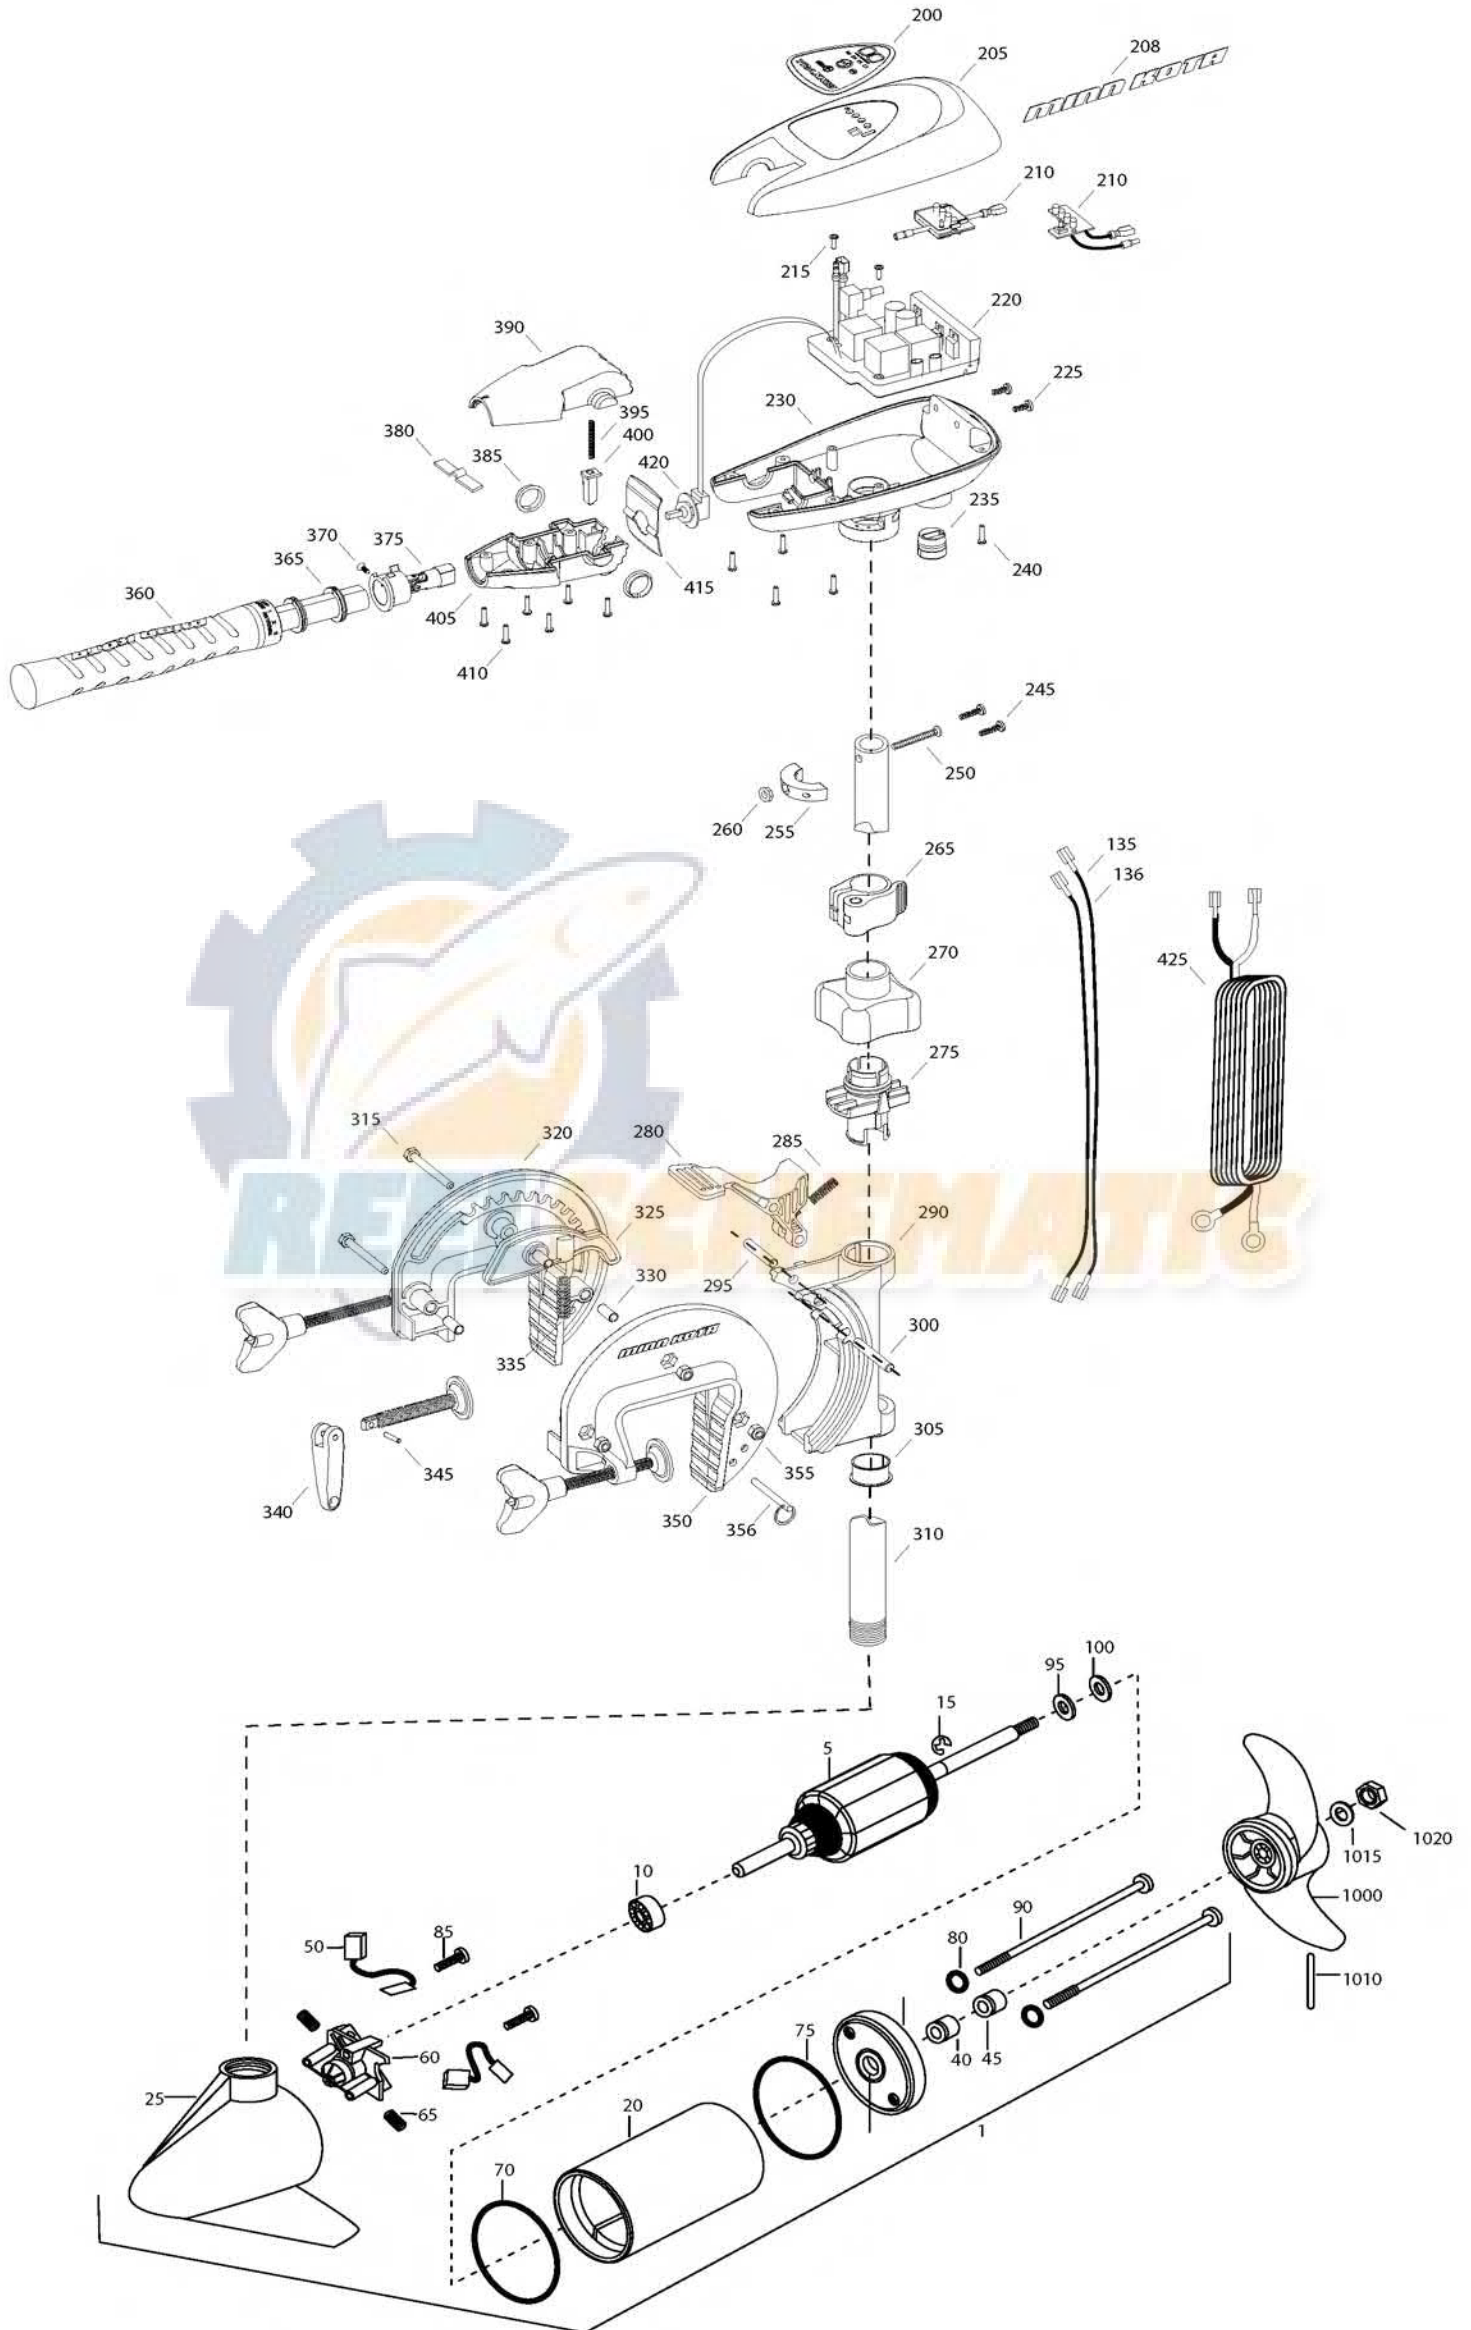

TRAXXIS 45
45 LBS THRUST
12 VOLT 42 AMPS
36" SHAFT

for use with "K" serial numbers
2-year warranty from the date of purchase

Item	P/N	Description	Qty	Item	P/N	Description	Qty	Item	P/N	Description	Qty	Item	P/N	Description
1	2069251	12V Motor 36" FW	1	330	2067306	Bushing, dowel 1/4 x 1/2	3							
5	2-100-202	Armature assembly	1	335	2062700	Spring, cam deactivator	1							
10	140-010	Bearing	1	■	2881380	Clamp screw kit	2 per kit							
15	788-015	Retaining ring	1	350	2771955	Bracket, left, FW	1							
20	2-200-079	Center housing assembly	1	355	2263104	Nut, 1/4-20, nylock, Zinc	3							
25	421-132	Brush end housing assembly	1	356	2062604	Pin, stop	1							
30	2-400-187	Plain end housing assembly	1											
35	144-049	Flange bearing	1	■	2990957	Handle assy, VARS [360-410]	1							
40	880-003	Seal	1	360	2990456	Grip/handle assy, VARS [360-375]	1							
45	880-006	Seal with shield	1	365	2060015	Bearing, handle	2							
50	188-052	Brush	2	370	2063405	Screw, #6 PFH SS	1							
55	N/A			375	2884092	Yoke / spider assy, VARS	1							
60	738-030	Brush plate assembly	1	380	2302742	Spring, detent, off	1							
65	975-032	Brush spring	2	385	2060005	Bearing, handle pivot	2							
70	701-041	O-ring, motor, front	1	390	2060900	Handle pivot, top	1							
75	701-039	O-ring, motor, rear	1	395	2302745	Spring, release button	1							
80	701-007	O-ring, thru-bolt	2	400	2063700	Button, release	1							
85	830-001	Screw, 8-32	2	405	2060905	Handle pivot, bottom	1							
90	830-078	Thru-bolt	2	410	2303412	Screw, #6 x 5/8 SS	6							
95	990-067	Washer, steel	2											
100	990-070	Washer, nyatron	2	415	2062715	Spring, handle pivot	1							
135	640-001	Leadwire, black	1	420	2061700	Washer, pot holder	1							
136	640-101	Leadwire, red	1	425	2992523	Leadwire assy, includes [235]	1							
■	2883460	Seal and O-ring Kit		■	1378121	Propeller kit								
200	2065679	Decal, c-box cover	1	1000	2061122	Propeller	1							
205	2060295	C-box cover	1	1010	2092600	Drive pin, small	1							
208	2325665	Decal - MinnKota	2	1015	2151726	Washer, prop, small	1							
210	2074070	Battery meter, 12v FW	1	1020	2053101	Nut, nylock, prop, small	1							
215	3043427	Screw, #8 x 7/8 SS	2											
220	2184006	Control board, 12v	1											
225	2303434	Screw, #8-30 x 5/8 SS	2											
230	2062501	Control box, VARS, FW	1											
235	2062905	Strain relief	1											
240	2303412	Screw, #6 x 5/8 SS	6											
245	2263434	Screw, #8 x 1 SS	2											
250	2383407	Screw, #10-24 x 2 SS	1											
255	2061515	Collar, c-box	1											
260	2383124	Nut, 10-24, nylock, SS	1											
265	2991521	Cam lock/depth collar assy	1											
■	2991795	Bracket assy, Composite [270-356]	1											
270	2060100	Knob, steering tension, soft	1											
275	2068400	Collet	1											
280	2064200	Lock arm	1											
285	2062701	Spring, lock arm	1											
290	2061821	Hinge	1											
295	2062602	Pin, lock, Zinc	1											
300	2062602	Pin, lock, Zinc	1											
305	2037301	Bushing, hinge	1											
310	2032052	Tube 36"	1											
315	2063500	Bolt 1/4-20 x 2 3/8", Zinc	3											
320	2771950	Bracket, right, FW	1											
325	2067905	Cam deactivator	1											