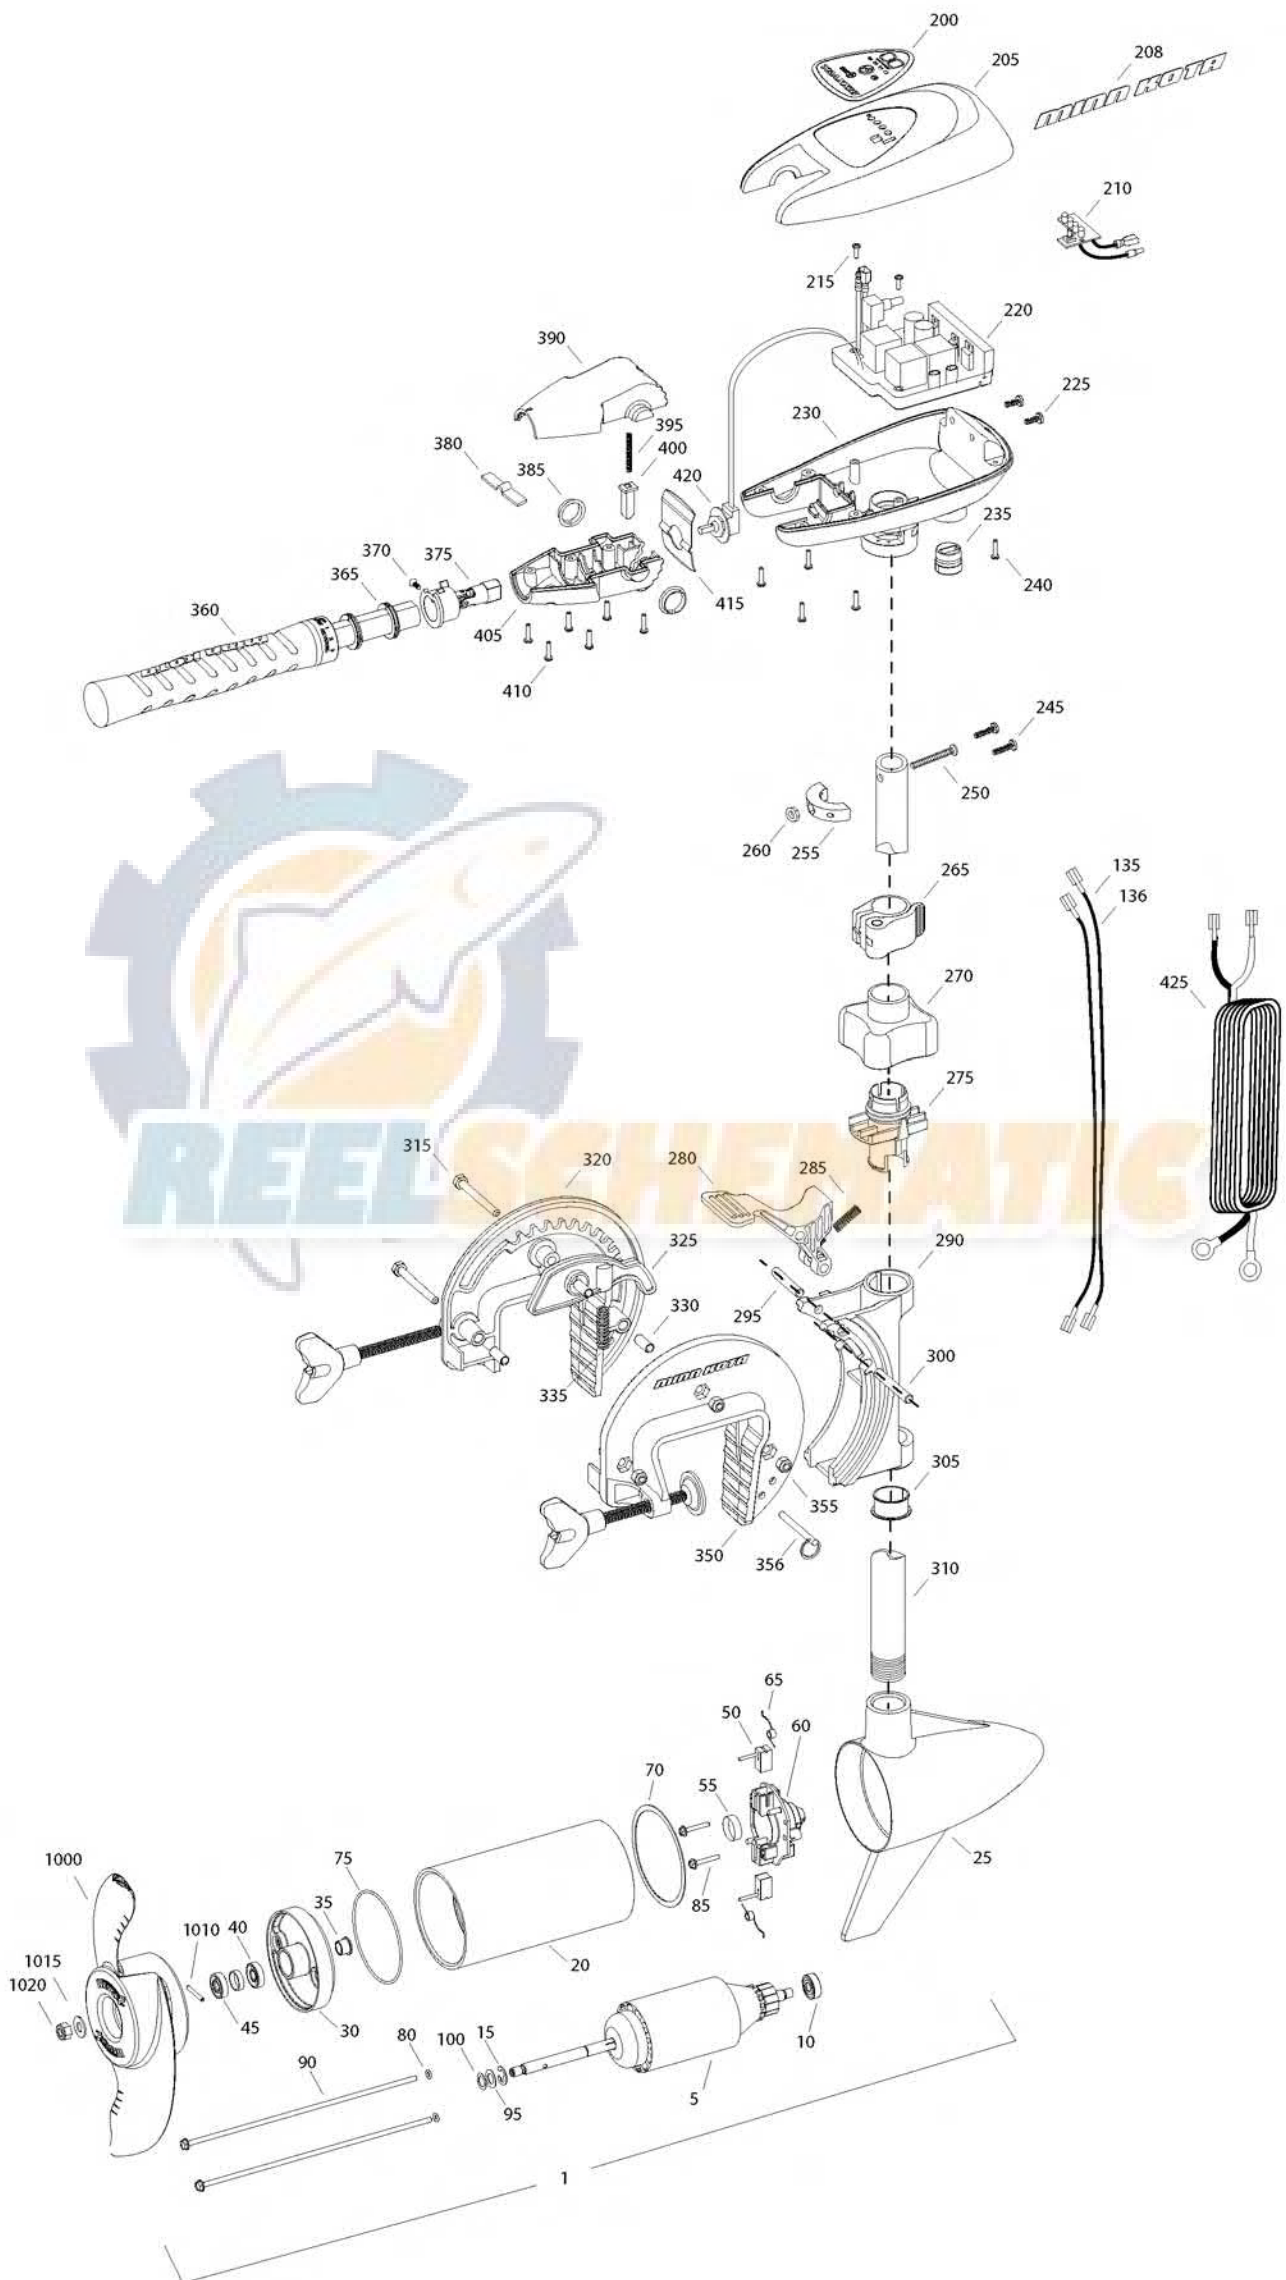

**TRAXXIS 46**  
**46 LBS THRUST**  
**12 VOLT 42 AMPS**  
**36" SHAFT**

for use with "K" serial numbers  
2-year warranty from the date of purchase

Item	P/N	Description	Qty	Item	P/N	Description	Qty	Item	P/N	Description	Qty	Item	P/N	Description
1	2097063	12V Motor 36" FW	1	330	2067306	Bushing, dowel 1/4 x 1/2	3							
5	2-100-116	Armature assembly	1	335	2062700	Spring, cam deactivator	1							
10	140-010	Bearing	1	■	2881380	Clamp screw kit	2 per kit							
15	788-015	Retaining ring	1	350	2771955	Bracket, left, FW	1							
20	2-200-101	Center housing assembly	1	355	2263104	Nut, 1/4-20, nylock, Zinc	3							
25	421-065	Brush end housing assembly	1	356	2062604	Pin, stop	1							
30	2-400-101	Plain end housing assembly	1											
35	144-049	Flange bearing	1	■	2990957	Handle assy, VARS [360-410]	1							
40	880-003	Seal	1	360	2990456	Grip/handle assy, VARS [360-375]	1							
45	880-006	Seal with shield	1	365	2060015	Bearing, handle	2							
50	188-036	Brush	2	370	2063405	Screw, #6 PFH SS	1							
55	725-050	Paper tube	1	375	2884092	Yoke / spider assy, VARS	1							
60	738-036	Brush plate assembly	1	380	2302742	Spring, detent, off	1							
65	975-040	Brush spring	2	385	2060005	Bearing, handle pivot	2							
70	337-036	Gasket	1	390	2060900	Handle pivot, top	1							
75	701-081	O-ring, motor	1	395	2302745	Spring, release button	1							
80	701-008	O-ring, thru-bolt	2	400	2063700	Button, release	1							
85	830-007	Screw, 8-32	2	405	2060905	Handle pivot, bottom	1							
90	830-042	Thru-bolt	2	410	2303412	Screw, #6 x 5/8 SS	6							
95	990-067	Washer, steel	2											
100	990-070	Washer, nyatron	2	415	2062715	Spring, handle pivot	1							
135	640-004	Leadwire, black	1	420	2061700	Washer, pot holder	1							
136	640-105	Leadwire, red	1	425	2992523	Leadwire assy, includes [235]	1							
■	2888460	Seal and O-ring Kit												
				■	1378131	Propeller kit WW2								
200	2065668	Decal, c-box cover	1	■	2994875	Propeller bag assy								
205	2060295	C-box cover	1	1000	2091160	Propeller WW2	1							
208	2325665	Decal - MinnKota	2	1010	2092600	Drive pin, small	1							
210	2074070	Battery meter, 12v FW	1	1015	2151726	Washer, prop, small	1							
215	3043427	Screw, #8 x 7/8 SS	2	1020	2053101	Nut, nylock, prop, small	1							
220	2184006	Control board, 12v	1											
225	2303434	Screw, #8-30 x 5/8 SS	2											
230	2062501	Control box, VARS, FW	1											
235	2062905	Strain relief	1											
240	2303412	Screw, #6 x 5/8 SS	6											
245	2263434	Screw, #8 x 1 SS	2											
250	2383407	Screw, #10-24 x 2 SS	1											
255	2061515	Collar, c-box	1											
260	2383124	Nut, 10-24, nylock, SS	1											
265	2991521	Cam lock/depth collar assy	1											
■	2991795	Bracket assy, Composite [270-356]	1											
270	2060100	Knob, steering tension, soft	1											
275	2068400	Collet	1											
280	2064200	Lock arm	1											
285	2062701	Spring, lock arm	1											
290	2061821	Hinge	1											
295	2062602	Pin, lock, Zinc	1											
300	2062602	Pin, lock, Zinc	1											
305	2037301	Bushing, hinge	1											
310	2032052	Tube 36"	1											
315	2063500	Bolt 1/4-20 x 2 3/8", Zinc	3											
320	2771950	Bracket, right, FW	1											
325	2067905	Cam deactivator	1											