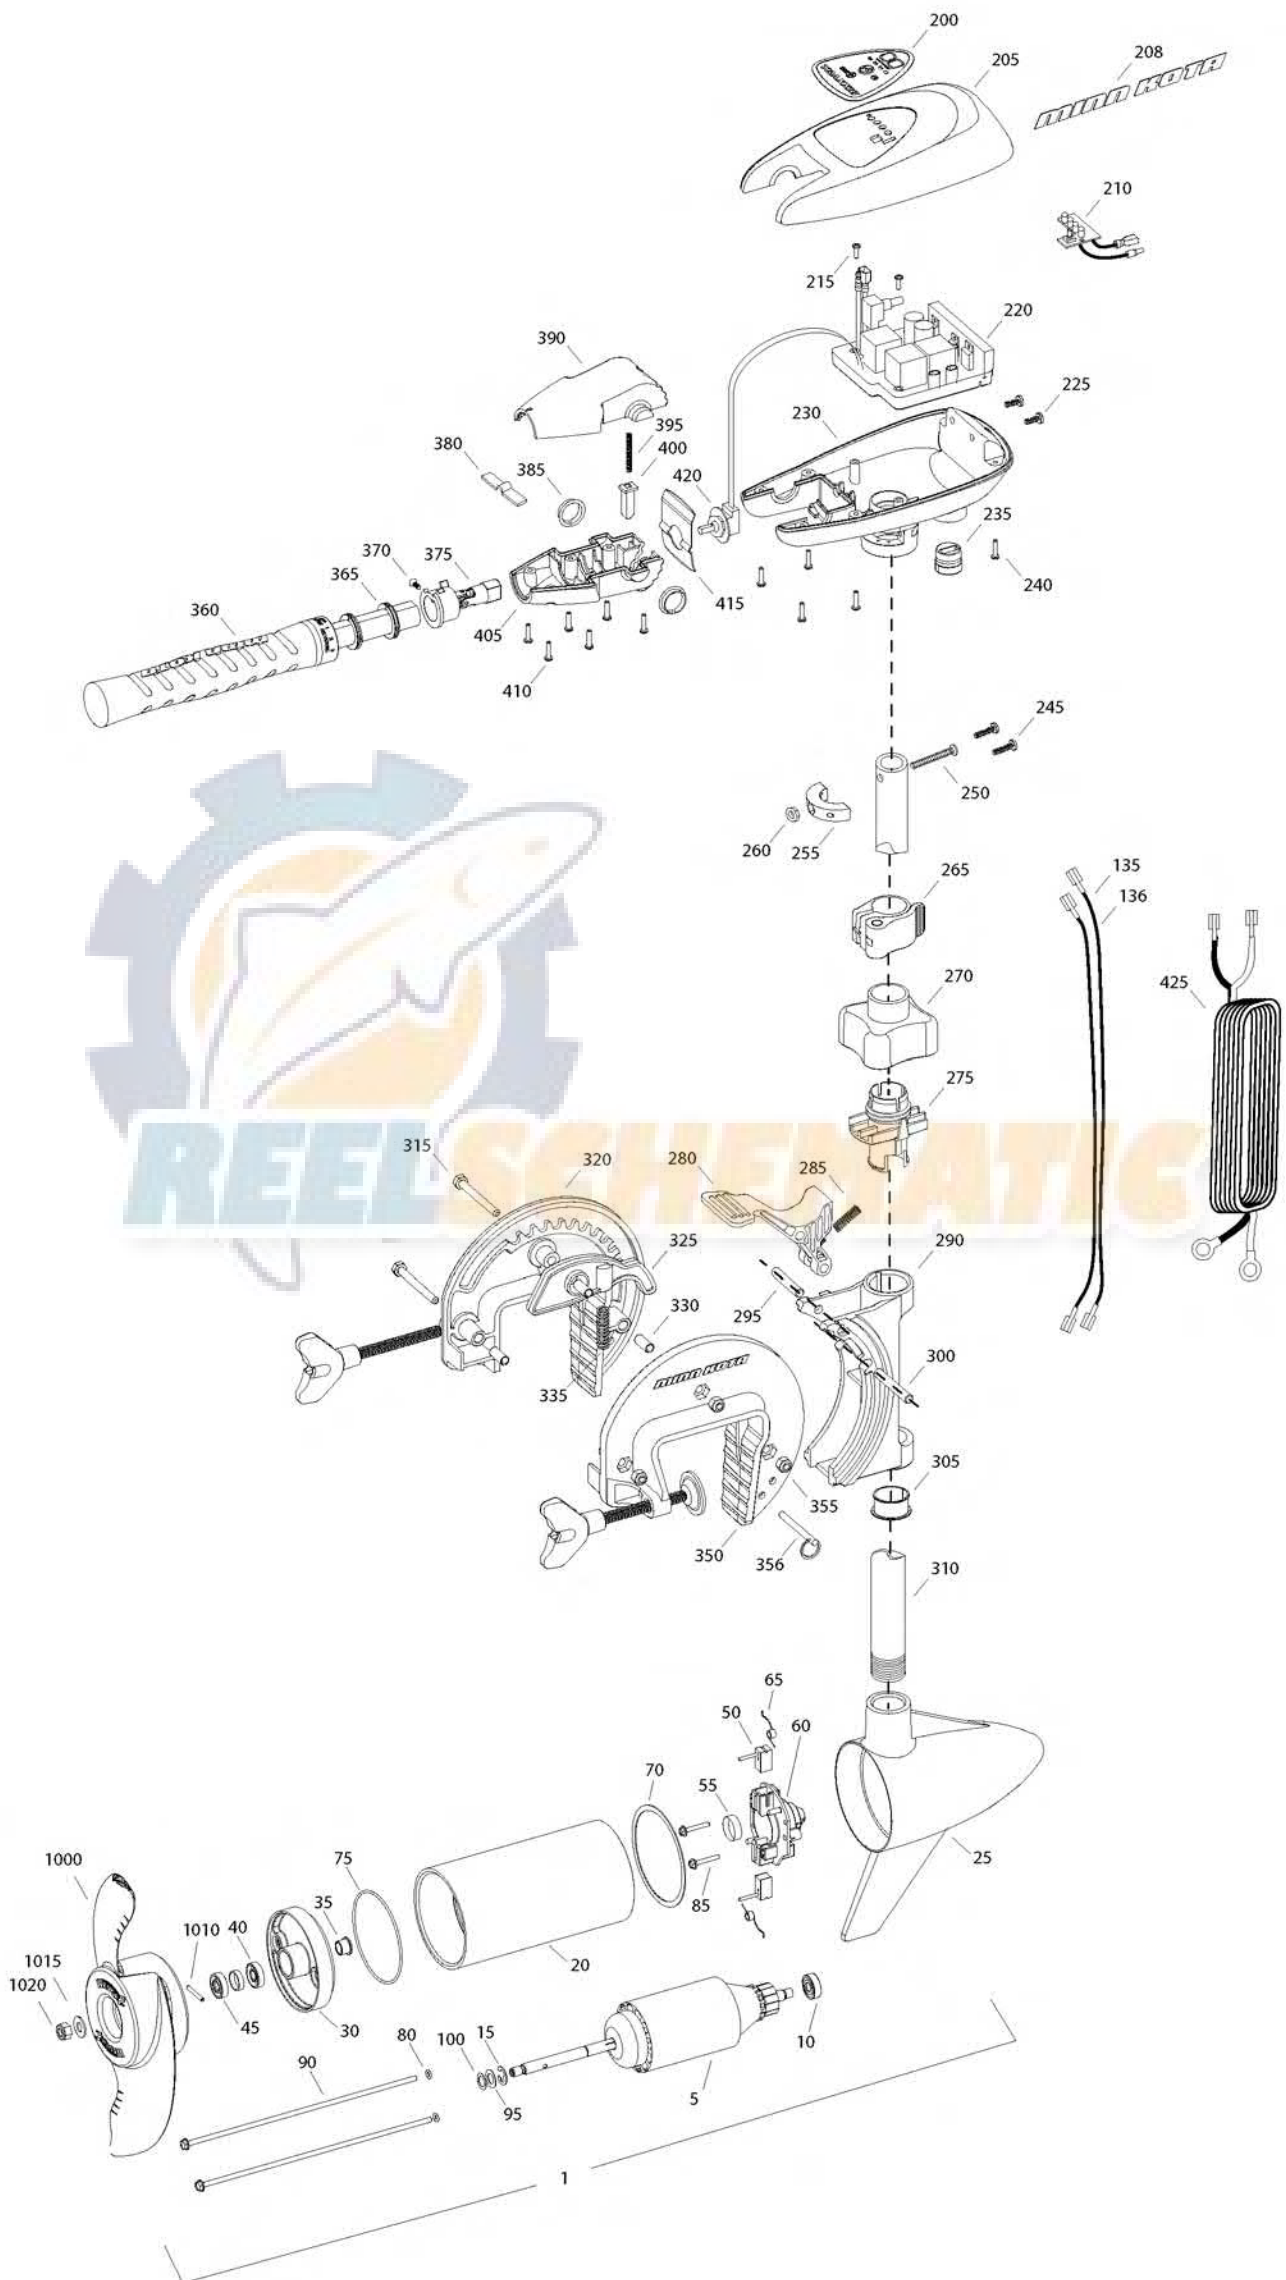

**TRAXXIS 50**  
**50 LBS THRUST**  
**12 VOLT 42 AMPS**  
**36" SHAFT**

for use with "K" serial numbers  
2-year warranty from the date of purchase

Item	P/N	Description	Qty	Item	P/N	Description	Qty
1	2097094	12V Motor 42" FW	1	330	2067306	Bushing, dowel 1/4 x 1/2	3
5	2-100-117	Armature assembly	1	335	2062700	Spring, cam deactivator	1
10	140-010	Bearing	1	■	2881380	Clamp screw kit	2 per kit
15	788-015	Retaining ring	1	350	2771955	Bracket, left, FW	1
20	2-200-101	Center housing assembly	1	355	2263104	Nut, 1/4-20, nylock, Zinc	3
25	421-065	Brush end housing assembly	1	356	2062604	Pin, stop	1
30	2-400-101	Plain end housing assembly	1				
35	144-049	Flange bearing	1	■	2990957	Handle assy, VARS [360-410]	1
40	880-003	Seal	1	360	2990456	Grip/handle assy, VARS [360-375]	1
45	880-006	Seal with shield	1	365	2060015	Bearing, handle	2
50	188-036	Brush	2	370	2063405	Screw, #6 PFH SS	1
55	725-050	Paper tube	1	375	2884092	Yoke / spider assy, VARS	1
60	738-036	Brush plate assembly	1	380	2302742	Spring, detent, off	1
65	975-040	Brush spring	2	385	2060005	Bearing, handle pivot	2
70	337-036	Gasket	1	390	2060900	Handle pivot, top	1
75	701-081	O-ring, motor	1	395	2302745	Spring, release button	1
80	701-008	O-ring, thru-bolt	2	400	2063700	Button, release	1
85	830-007	Screw, 8-32	2	405	2060905	Handle pivot, bottom	1
90	830-042	Thru-bolt	2	410	2303412	Screw, #6 x 5/8 SS	6
95	990-067	Washer, steel	2				
100	990-070	Washer, nylatron	2	415	2062715	Spring, handle pivot	1
135	640-004	Leadwire, black	1	420	2061700	Washer, pot holder	1
136	640-105	Leadwire, red	1	425	2992523	Leadwire assy, includes [235]	1
■	2888460	Seal and O-ring Kit					
				■	1378131	Propeller kit WW2	
200	2065669	Decal, c-box cover	1	■	2994875	Propeller bag assy	
205	2060295	C-box cover	1	1000	2091160	Propeller WW2	1
208	2325665	Decal - MinnKota	2	1010	2092600	Drive pin, small	1
210	2074070	Battery meter, 12v FW	1	1015	2151726	Washer, prop, small	1
215	3043427	Screw, #8 x 7/8 SS	2	1020	2053101	Nut, nylock, prop, small	1
220	2184006	Control board, 12v	1				
225	2303434	Screw, #8-30 x 5/8 SS	2				
230	2062501	Control box, VARS, FW	1				
235	2062905	Strain relief	1				
240	2303412	Screw, #6 x 5/8 SS	6				
245	2263434	Screw, #8 x 1 SS	2				
250	2383407	Screw, #10-24 x 2 SS	1				
255	2061515	Collar, c-box	1				
260	2383124	Nut, 10-24, nylock, SS	1				
265	2991521	Cam lock/depth collar assy	1				
■	2991795	Bracket assy, Composite [270-356]	1				
270	2060100	Knob, steering tension, soft	1				
275	2068400	Collet	1				
280	2064200	Lock arm	1				
285	2062701	Spring, lock arm	1				
290	2061821	Hinge	1				
295	2062602	Pin, lock, Zinc	1				
300	2062602	Pin, lock, Zinc	1				
305	2037301	Bushing, hinge	1				
310	2032052	Tube 36"	1				
315	2063500	Bolt 1/4-20 x 2 3/8", Zinc	3				
320	2771950	Bracket, right, FW	1				
325	2067905	Cam deactivator	1				