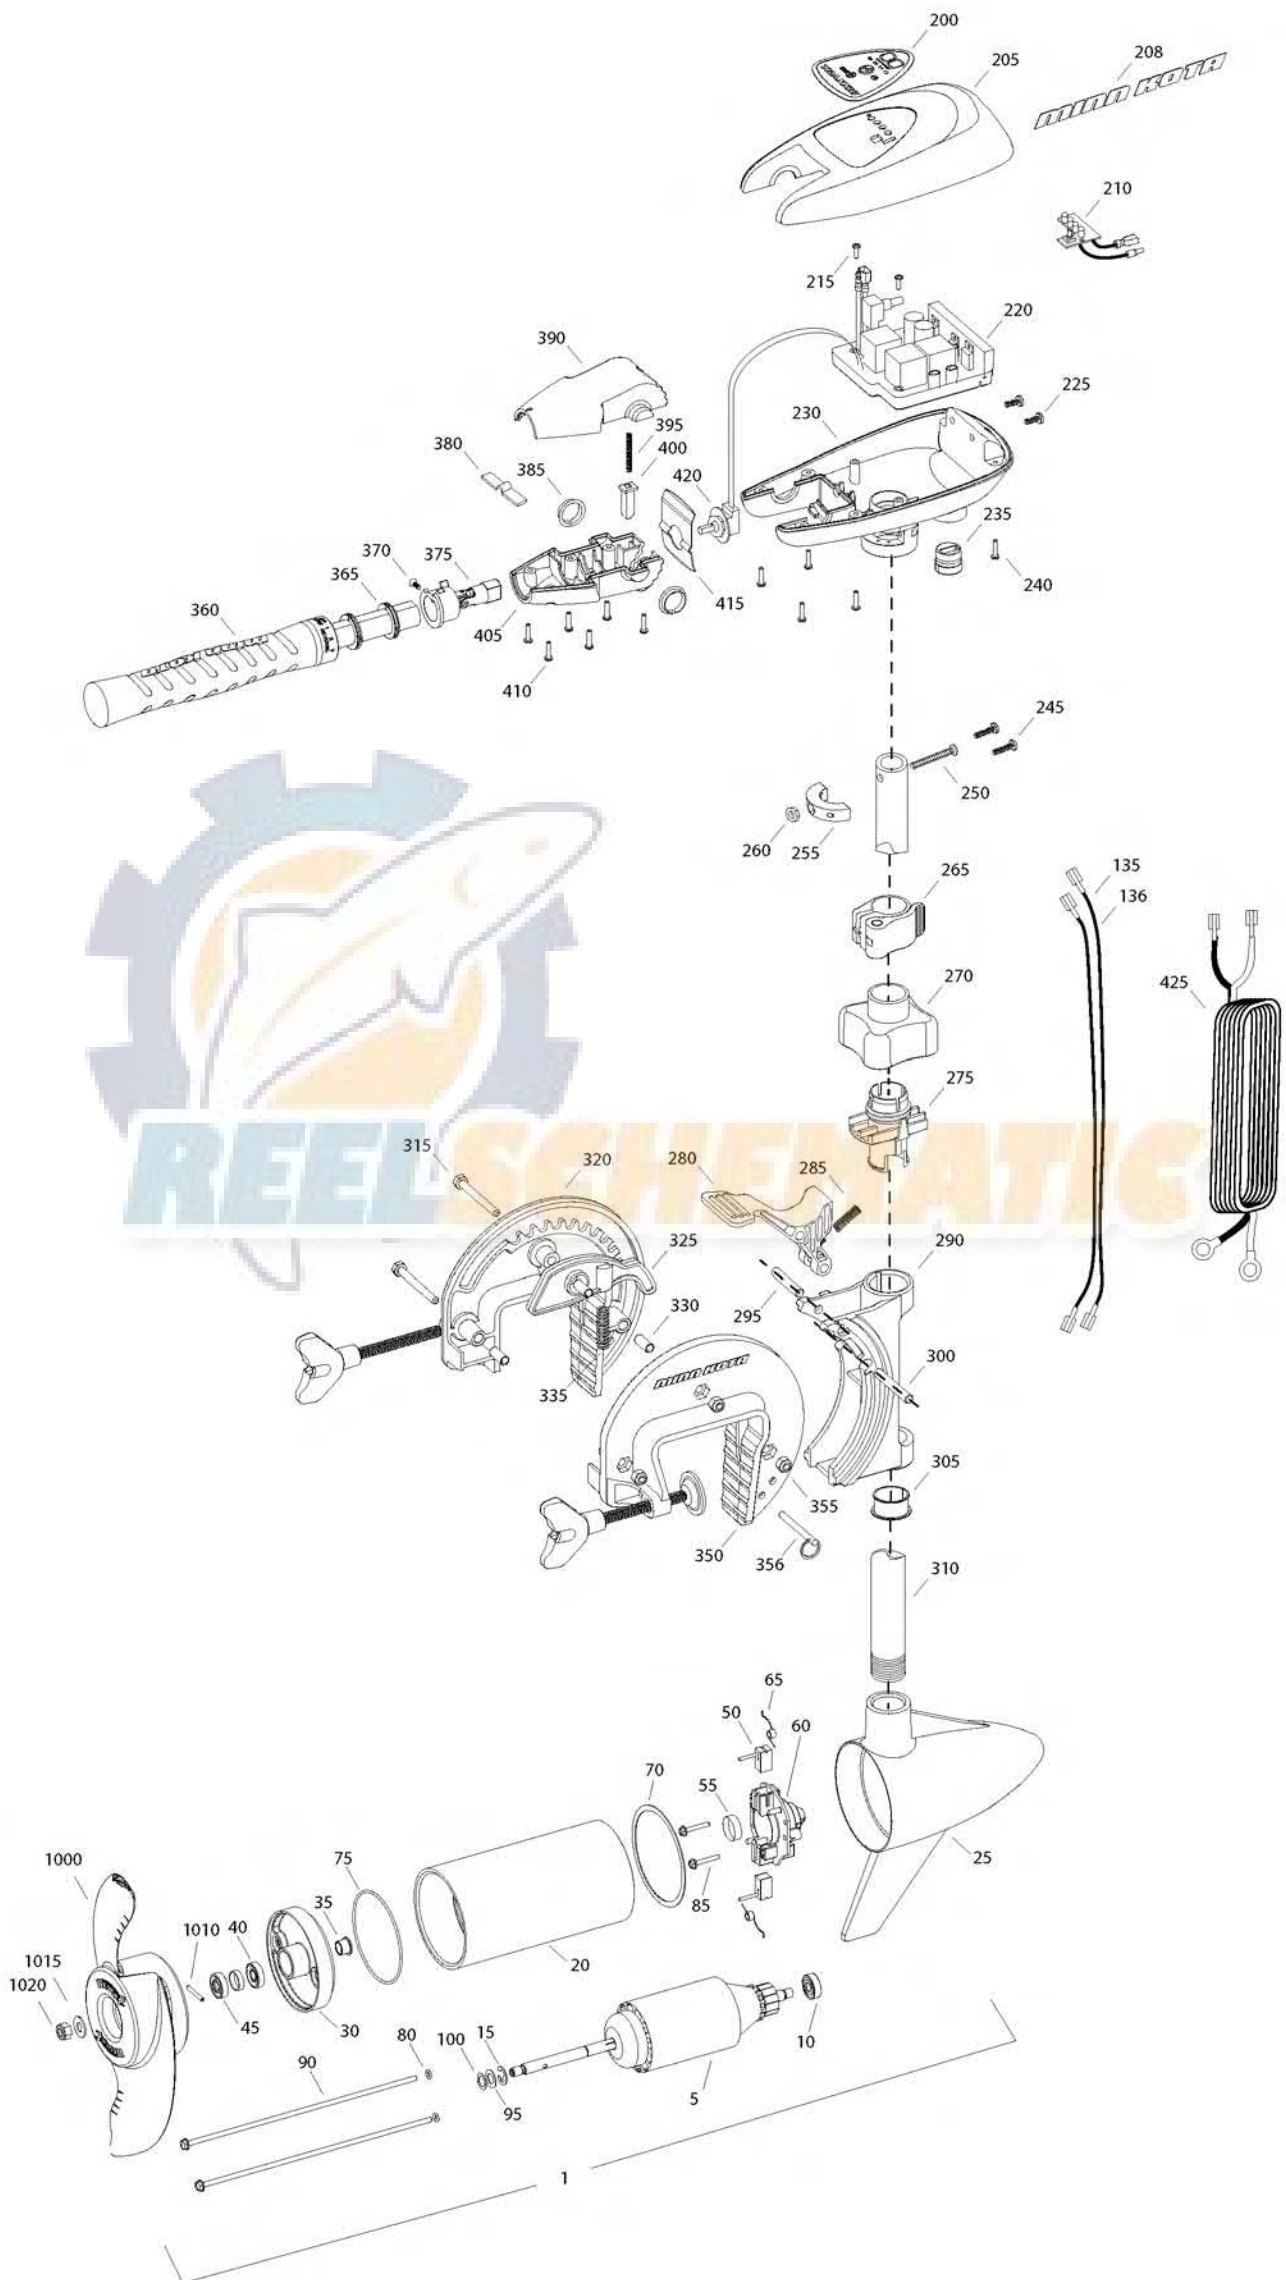

TRAXXIS 55
55 LBS THRUST
12 VOLT 50 AMPS
36" OR 42" SHAFT

for use with "K" serial numbers
2-year warranty from the date of purchase

Item	P/N	Description	Qty	Item	P/N	Description	Qty
1	2097094	12V Motor 42" FW	1	■	2991795	Bracket assy, Composite [270-356]	1
5	2-100-117	Armature assembly	1	270	2060100	Knob, steering tension, soft	1
10	140-010	Bearing	1	275	2068400	Collet	1
15	788-015	Retaining ring	1	280	2064200	Lock arm	1
20	2-200-101	Center housing assembly	1	285	2062701	Spring, lock arm	1
25	421-065	Brush end housing assembly	1	290	2061821	Hinge	1
30	2-400-101	Plain end housing assembly	1	295	2062602	Pin, lock, Zinc	1
35	144-049	Flange bearing	1	300	2062602	Pin, lock, Zinc	1
40	880-003	Seal	1	305	2037301	Bushing, hinge	1
45	880-006	Seal with shield	1	310	2032052	Tube 36"	1
50	188-036	Brush	2		2032053	Tube 42"	1
55	725-050	Paper tube	1	315	2063500	Bolt 1/4-20 x 2 3/8", Zinc	3
60	738-036	Brush plate assembly	1	320	2771950	Bracket, right, FW	1
65	975-040	Brush spring	2	325	2067905	Cam deactivator	1
70	337-036	Gasket	1	330	2067306	Bushing, dowel 1/4 x 1/2	3
75	701-081	O-ring, motor	1	335	2062700	Spring, cam deactivator	1
80	701-008	O-ring, thru-bolt	2	■	2881380	Clamp screw kit	2 per kit
85	830-007	Screw, 8-32	2	350	2771955	Bracket, left, FW	1
90	830-042	Thru-bolt	2	355	2263104	Nut, 1/4-20, nylock, Zinc	3
95	990-067	Washer, steel	2	356	2062604	Pin, stop	1
100	990-070	Washer, nyatron	2				
135	640-004	Leadwire, black	1	■	2990957	Handle assy, VARS [360-410]	1
136	640-105	Leadwire, red	1	360	2990456	Grip/handle assy, VARS [360-375]	1
■	2888460	Seal and O-ring Kit		365	2060015	Bearing, handle	2
				370	2063405	Screw, #6 PFH SS	1
200	2065697	Decal, c-box cover	1	375	2884092	Yoke / spider assy, VARS	1
205	2060295	C-box cover	1	380	2302742	Spring, detent, off	1
208	2325665	Decal - MinnKota	2	385	2060005	Bearing, handle pivot	2
210	2074070	Battery meter, 12v FW	1	390	2060900	Handle pivot, top	1
215	3043427	Screw, #8 x 7/8 SS	2	395	2302745	Spring, release button	1
220	2184006	Control board, 12v	1	400	2063700	Button, release	1
225	2303434	Screw, #8-30 x 5/8 SS	2	405	2060905	Handle pivot, bottom	1
230	2062501	Control box, VARS, FW	1	410	2303412	Screw, #6 x 5/8 SS	6
235	2062905	Strain relief	1				
240	2303412	Screw, #6 x 5/8 SS	6	415	2062715	Spring, handle pivot	1
245	2263434	Screw, #8 x 1 SS	2	420	2061700	Washer, pot holder	1
250	2383407	Screw, #10-24 x 2 SS	1	425	2992523	Leadwire assy, includes [235]	1
255	2061515	Collar, c-box	1				
260	2383124	Nut, 10-24, nylock, SS	1	■	1378131	Propeller kit WW2	
265	2991521	Cam lock/depth collar assy	1	■	2994875	Propeller bag assy	
				1000	2091160	Propeller WW2	1
				1010	2092600	Drive pin, small	1
				1015	2151726	Washer, prop, small	1
				1020	2053101	Nut, nylock, prop, small	1