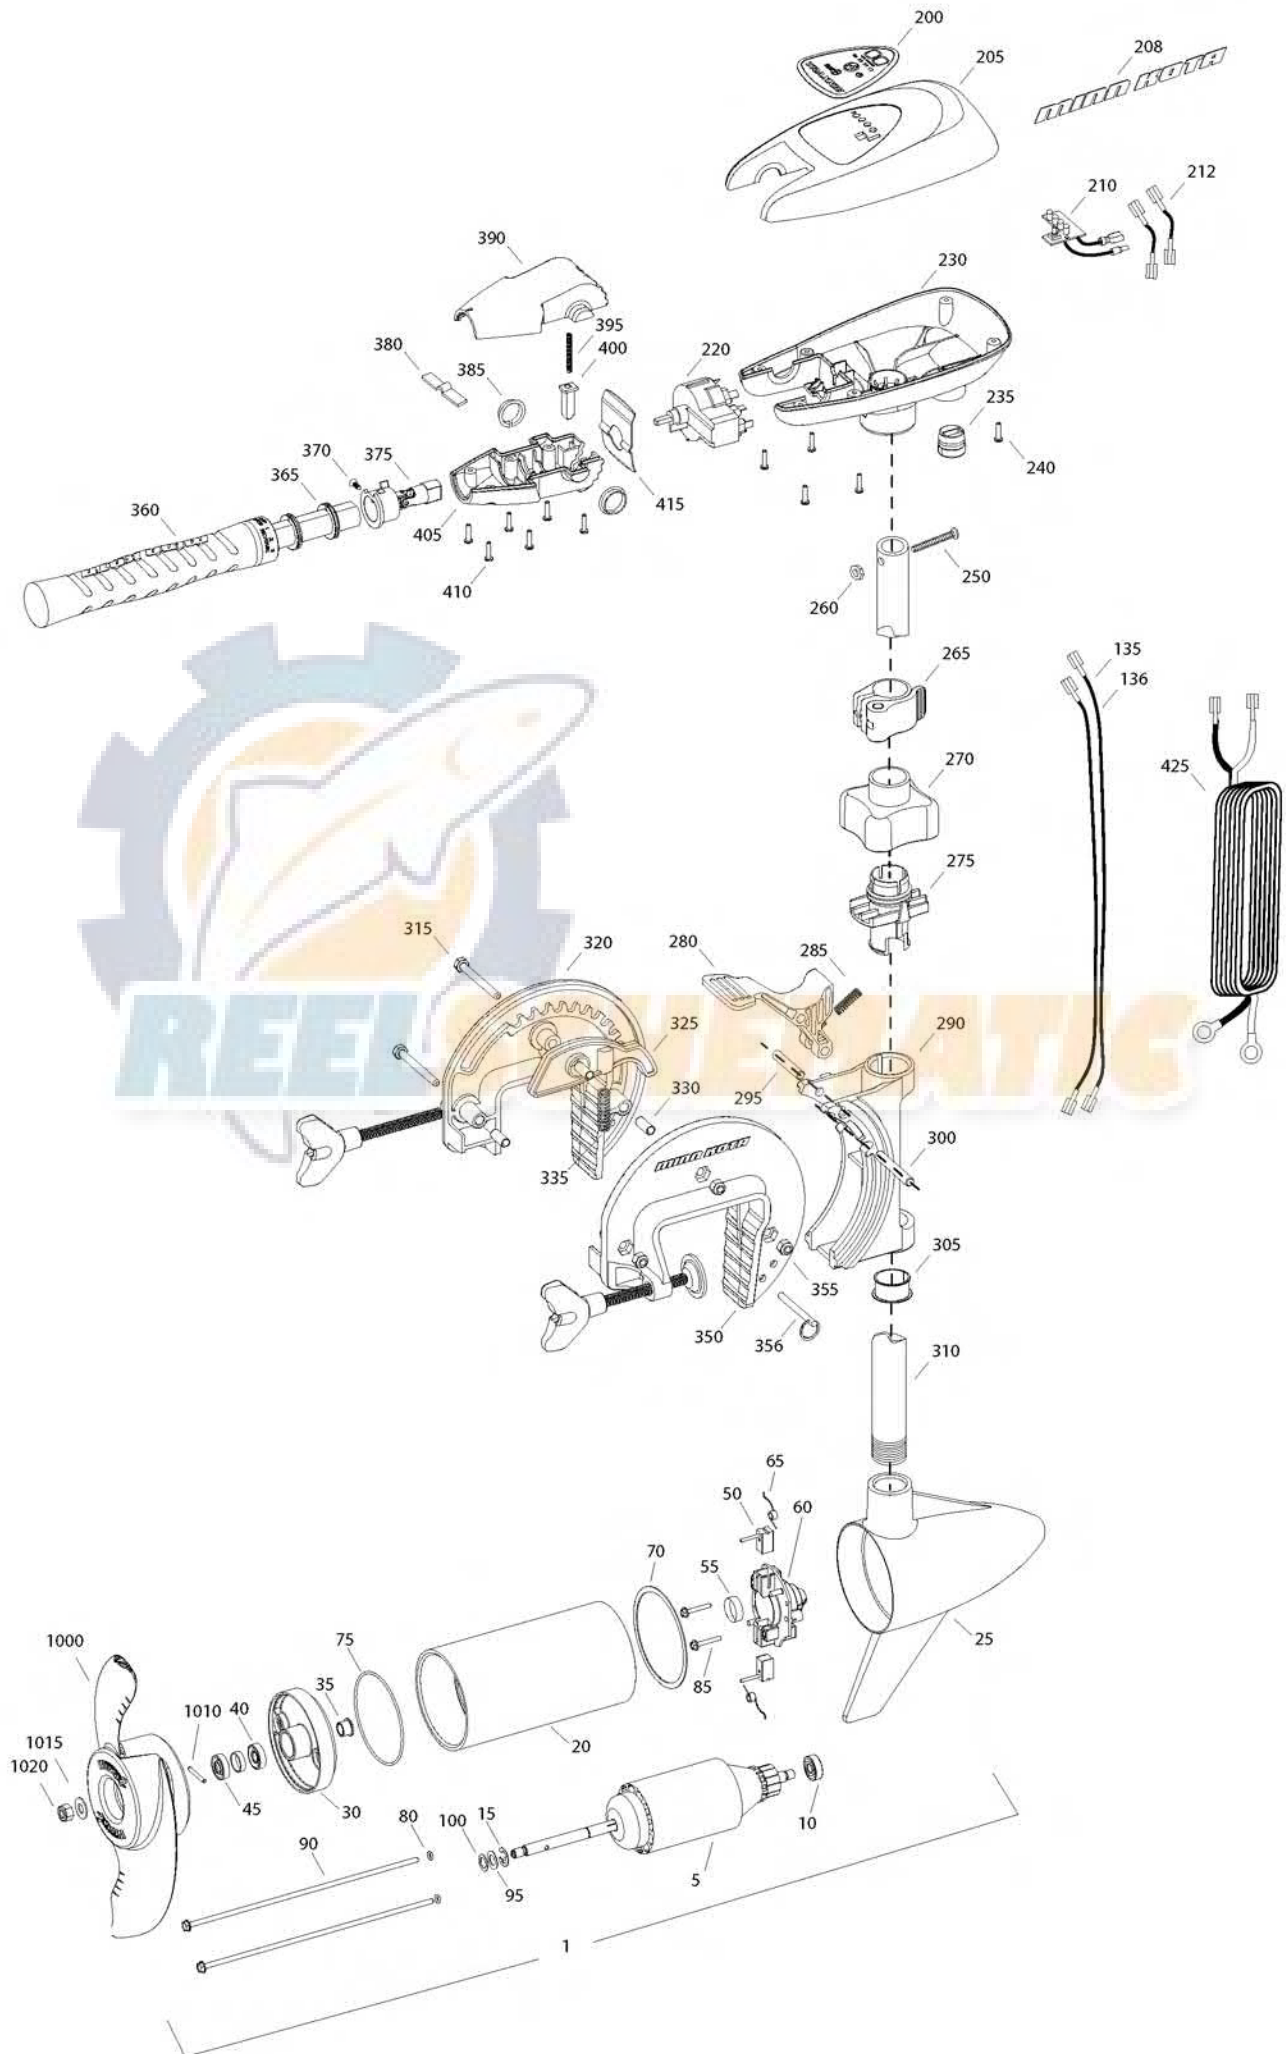

TRAXXIS 55 SC
55 LBS THRUST
12 VOLT 50 AMPS
36" SHAFT

for use with "K" serial numbers
2-year warranty from the date of purchase

Item	P/N	Description	Qty	Item	P/N	Description	Qty
1	2097098	12V Motor 36" FW	1	355	2263104	Nut, 1/4-20, nylock, Zinc	3
5	2-100-117	Armature assembly	1	356	2062604	Pin, stop	1
10	140-010	Bearing	1				
15	788-015	Retaining ring	1	■	2990956	Handle assy, SC [360-410]	1
20	2-200-101	Center housing assembly	1	360	2990451	Grip/handle assy, SC [360-375]	1
25	2-300-199	Brush end housing assembly	1	365	2060015	Bearing, handle	2
30	2-400-101	Plain end housing assembly	1	370	2063405	Screw, #6 PFH SS	1
35	144-049	Flange bearing	1	375	2884091	Yoke / spider assy, 5SPD	1
40	880-003	Seal	1	380	2302742	Spring, detent, off	1
45	880-006	Seal with shield	1	385	2060005	Bearing, handle pivot	2
50	188-036	Brush	2	390	2060900	Handle pivot, top	1
55	725-050	Paper tube	1	395	2302745	Spring, release button	1
60	738-036	Brush plate assembly	1	400	2063700	Button, release	1
65	975-040	Brush spring	2	405	2060905	Handle pivot, bottom	1
70	337-036	Gasket	1	410	2303412	Screw, #6 x 5/8 SS	6
75	701-081	O-ring, motor	1				
80	701-008	O-ring, thru-bolt	2	415	2062715	Spring, handle pivot	1
85	830-007	Screw, 8-32	2	425	2992524	Leadwire assy, includes [235]	1
90	830-042	Thru-bolt	2				
95	990-067	Washer, steel	2	■	1378131	Propeller kit WW2	
100	990-070	Washer, nylatron	2	1000	2091160	Propeller WW2	1
135	640-006	Leadwire, black	1	1010	2092600	Drive pin, small	1
136	640-115	Leadwire, red	1	1015	2151726	Washer, prop, small	1
■	2888460	Seal and O-ring Kit		1020	2053101	Nut, nylock, prop, small	1
200	2065694	Decal, c-box cover	1				
205	2060295	C-box cover	1				
208	2325665	Decal - MinnKota	2				
210	2074070	Battery meter, 12v FW	1				
220	2064023	Switch 5 speed	1				
230	2062505	Control box, 5 SPD, FW	1				
235	2062905	Strain relief	1				
240	2303412	Screw, #6 x 5/8 SS	6				
250	2383407	Screw, #10-24 x 2 SS	1				
260	2383124	Nut, 10-24, nylock, SS	1				
265	2991521	Cam lock/depth collar assy	1				
■	2991795	Bracket assy, Composite [270-356]	1				
270	2060100	Knob, steering tension, soft	1				
275	2068400	Collet	1				
280	2064200	Lock arm	1				
285	2062701	Spring, lock arm	1				
290	2061821	Hinge	1				
295	2062602	Pin, lock, Zinc	1				
300	2062602	Pin, lock, Zinc	1				
305	2037301	Bushing, hinge	1				
310	2032052	Tube 36"	1				
315	2063500	Bolt 1/4-20 x 2 3/8", Zinc	3				
320	2771950	Bracket, right, FW	1				
325	2067905	Cam deactivator	1				
330	2067306	Bushing, dowel 1/4 x 1/2	3				
335	2062700	Spring, cam deactivator	1				
■	2881380	Clamp screw kit	2 per kit				
350	2771955	Bracket, left, FW	1				