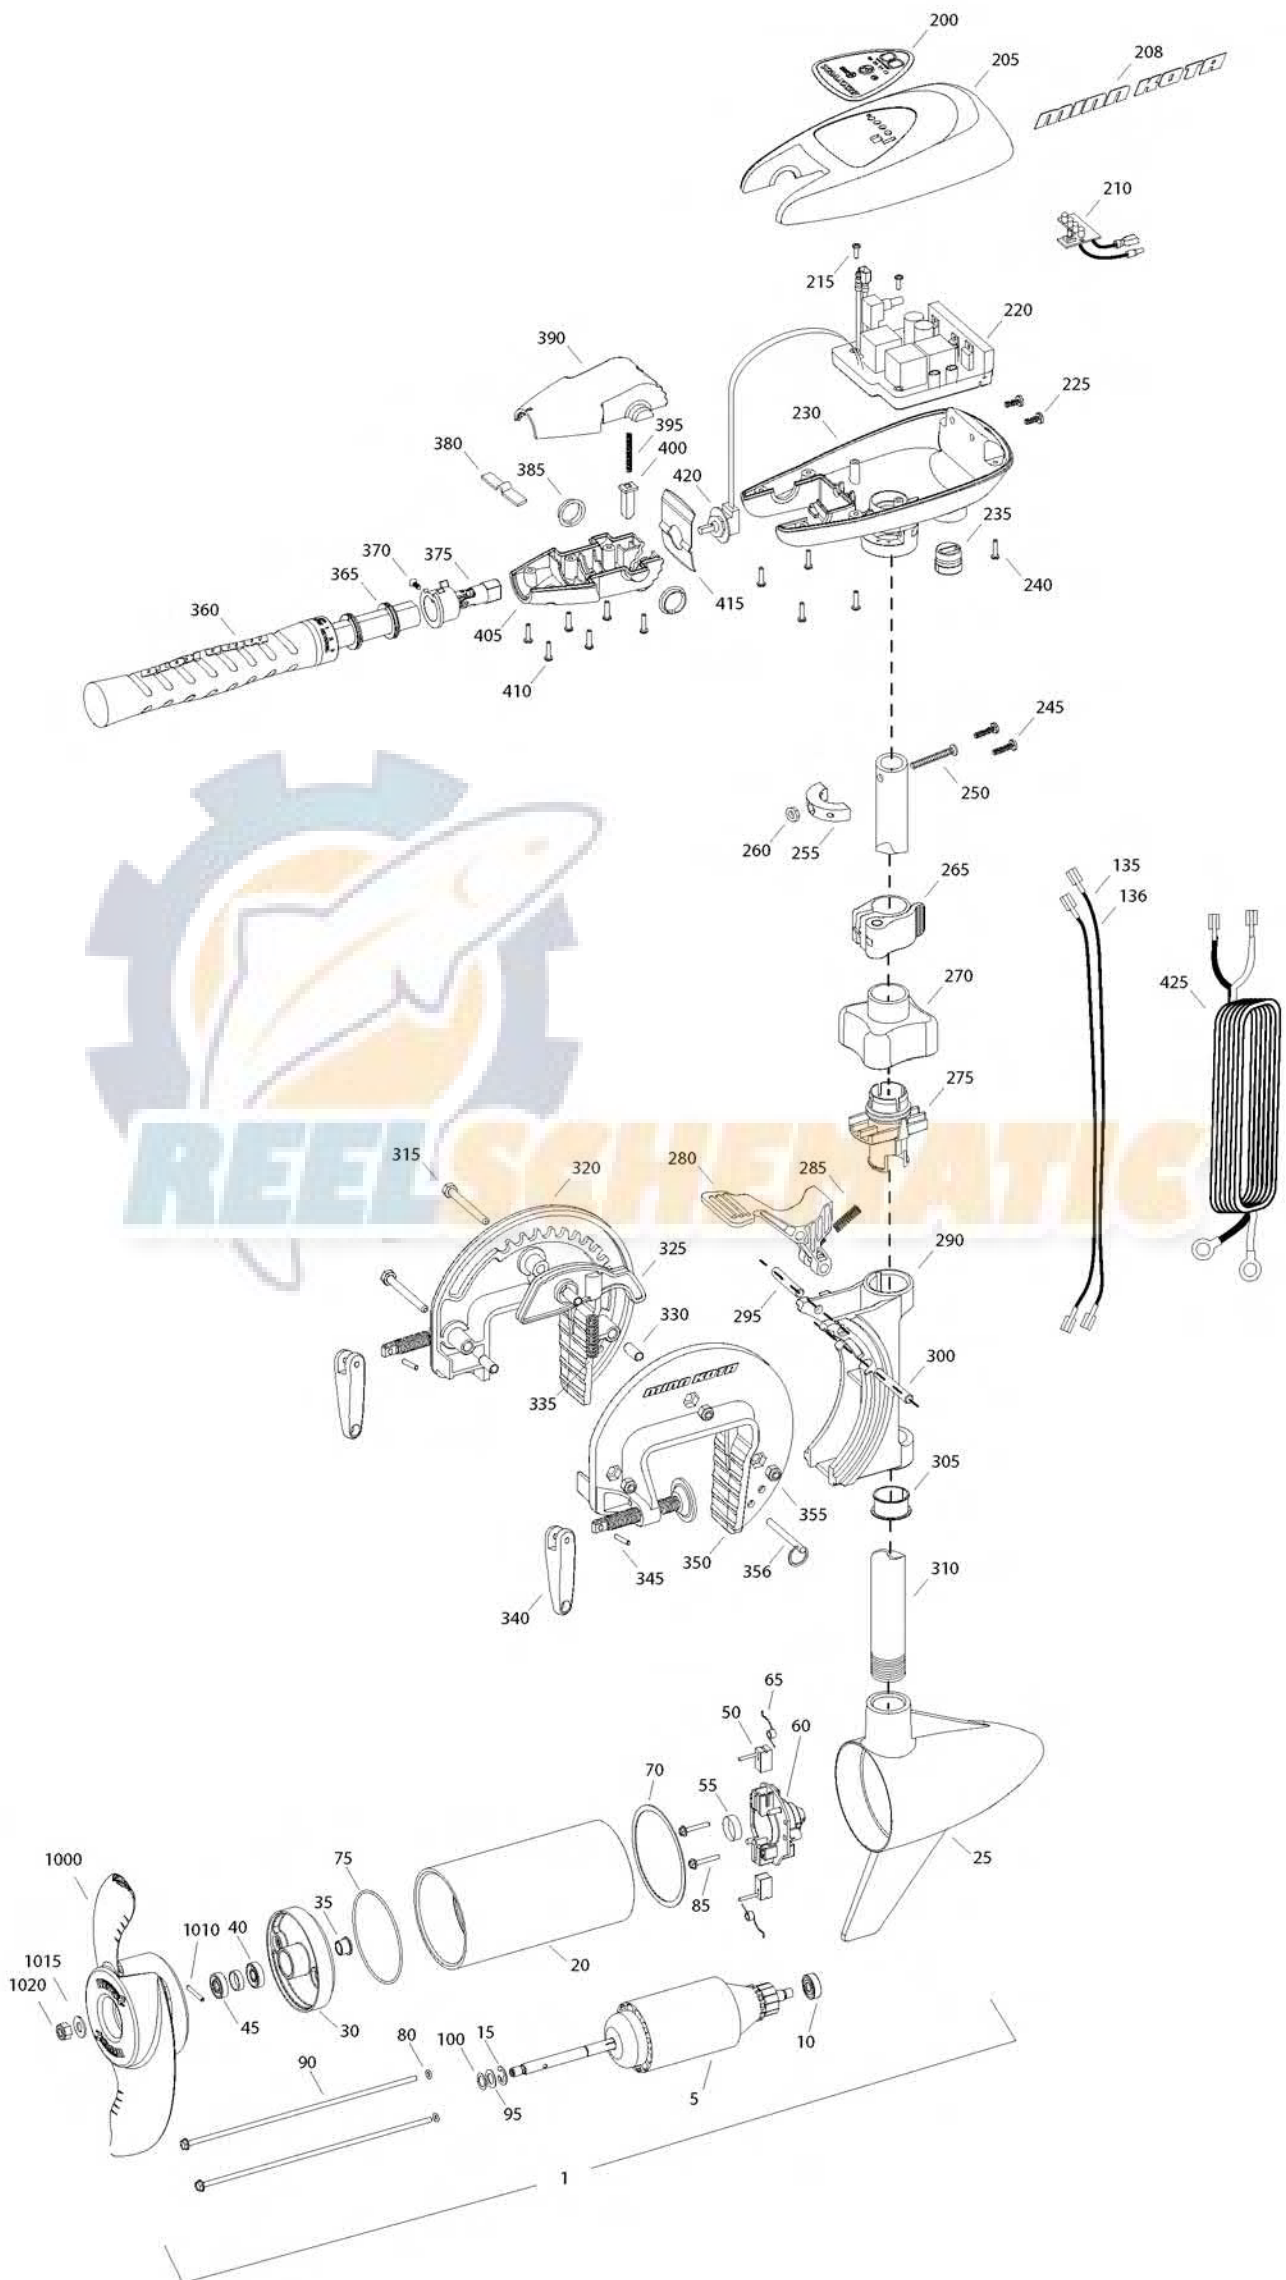

TRAXXIS 70
70 LBS THRUST
24 VOLT 42 AMPS
42" SHAFT

for use with "K" serial numbers
2-year warranty from the date of purchase

Item	P/N	Description	Qty	Item	P/N	Description	Qty
1	2096030	24V Motor 42" FW	1	330	2067306	Bushing, dowel 1/4 x 1/2	3
5	2-100-119	Armature assembly	1	335	2062700	Spring, cam deactivator	1
10	140-010	Bearing	1	■	2771303	Clamp screw kit	2 per kit
15	788-015	Retaining ring	1	340	2050925	Handle, clamp	2
20	2-200-005	Center housing assembly	1	345	2052625	Roll pin	2
25	421-065	Brush end housing assembly	1	350	2771947	Bracket, left, FW	1
30	2-400-101	Plain end housing assembly	1	355	2263104	Nut, 1/4-20, nylock, Zinc	3
35	144-049	Flange bearing	1	356	2062604	Pin, stop	1
40	880-003	Seal	1				
45	880-006	Seal with shield	1	■	2990957	Handle assy, VARS [360-410]	1
50	188-037	Brush	2	360	2990456	Grip/handle assy, VARS [360-375]	1
55	725-050	Paper tube	1	365	2060015	Bearing, handle	2
60	738-036	Brush plate assembly	1	370	2063405	Screw, #6 PFH SS	1
65	975-040	Brush spring	2	375	2884092	Yoke / spider assy, VARS	1
70	337-036	Gasket	1	380	2302742	Spring, detent, off	1
75	701-081	O-ring, motor	1	385	2060005	Bearing, handle pivot	2
80	701-008	O-ring, thru-bolt	2	390	2060900	Handle pivot, top	1
85	830-007	Screw, 8-32	2	395	2302745	Spring, release button	1
90	830-008	Thru-bolt	2	400	2063700	Button, release	1
95	990-067	Washer, steel	2	405	2060905	Handle pivot, bottom	1
100	990-070	Washer, nylatron	2	410	2303412	Screw, #6 x 5/8 SS	6
135	640-004	Leadwire, black	1				
136	640-105	Leadwire, red	1	415	2062715	Spring, handle pivot	1
■	2888460	Seal and O-ring Kit		420	2061700	Washer, pot holder	1
				425	2992523	Leadwire assy, includes [235]	1
200	2065698	Decal, c-box cover	1				
205	2060295	C-box cover	1	■	1378131	Propeller kit WW2	
208	2325665	Decal - MinnKota	2	■	2994875	Propeller bag assy	
210	2074071	Battery meter, 24v FW	1	1000	2091160	Propeller WW2	1
215	3043427	Screw, #8 x 7/8 SS	2	1010	2092600	Drive pin, small	1
220	2184007	Control board, 24/36v	1	1015	2151726	Washer, prop, small	1
225	2303434	Screw, #8-30 x 5/8 SS	2	1020	2053101	Nut, nylock, prop, small	1
230	2062501	Control box, VARS, FW	1				
235	2062905	Strain relief	1				
240	2303412	Screw, #6 x 5/8 SS	6				
245	2263434	Screw, #8 x 1 SS	2				
250	2383407	Screw, #10-24 x 2 SS	1				
255	2061515	Collar, c-box	1				
260	2383124	Nut, 10-24, nylock, SS	1				
265	2991521	Cam lock/depth collar assy	1				
■	2991796	Bracket assy, aluminum [270-356]	1				
270	2060100	Knob, steering tension, soft	1				
275	2068400	Collet	1				
280	2064200	Lock arm	1				
285	2062701	Spring, lock arm	1				
290	2061821	Hinge	1				
295	2062602	Pin, lock, Zinc	1				
300	2062602	Pin, lock, Zinc	1				
305	2037301	Bushing, hinge	1				
310	2032053	Tube 42"	1				
315	2063500	Bolt 1/4-20 x 2 3/8", Zinc	3				
320	2771941	Bracket, right, FW	1				
325	2067905	Cam deactivator	1				