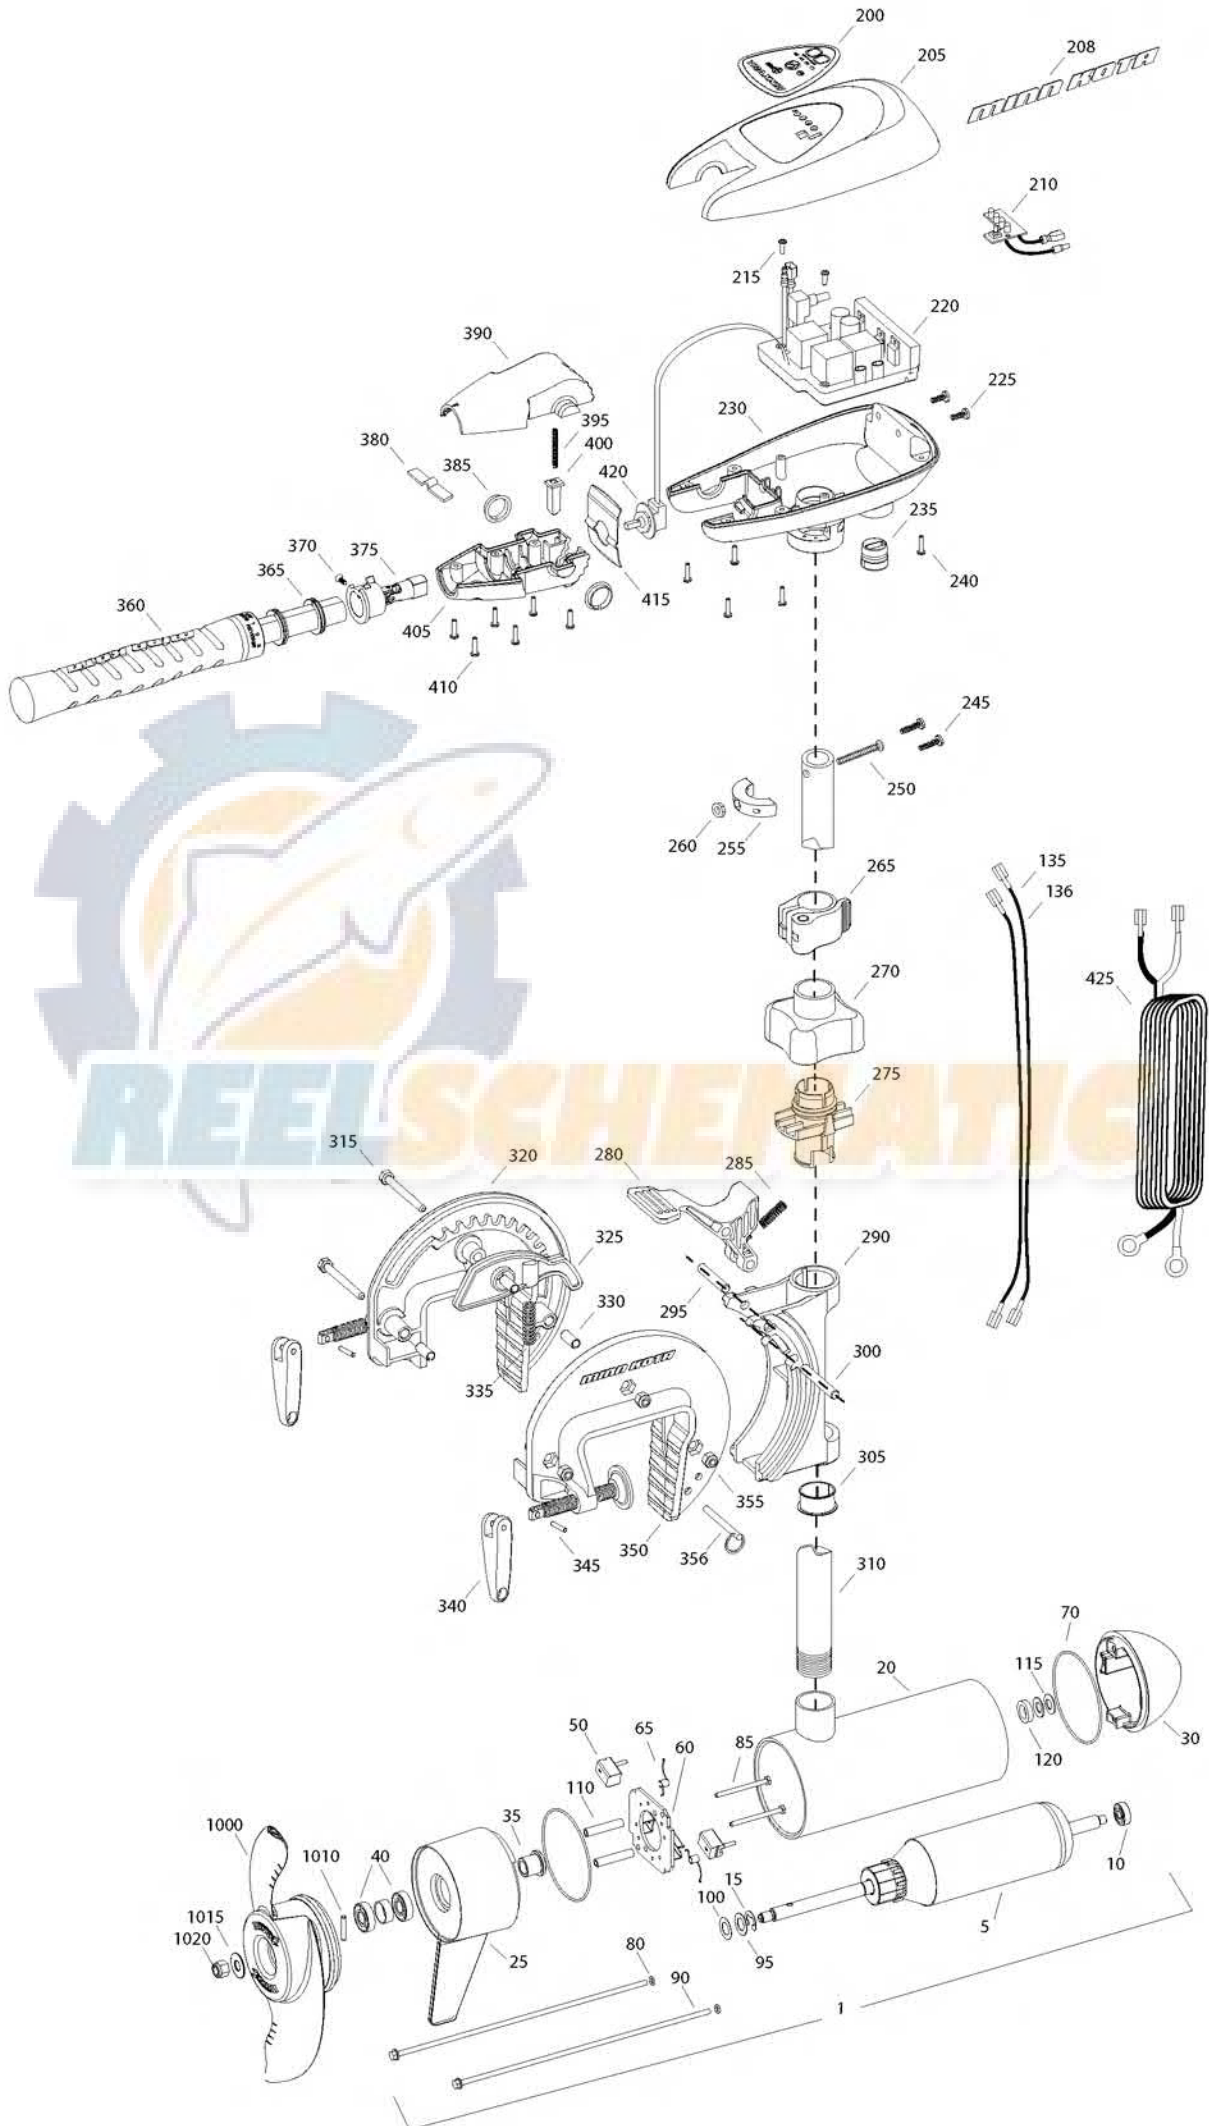

TRAXXIS 80
80 LBS THRUST
24 VOLT 56 AMPS
42" SHAFT

for use with "K" serial numbers
2-year warranty from the date of purchase

Item	P/N	Description	Qty	Item	P/N	Description	Qty
1	2316216	24V Motor 36" FW	1	330	2067306	Bushing, dowel 1/4 x 1/2	3
5	2-100-214	Armature assembly	1	335	2062700	Spring, cam deactivator	1
10	140-010	Bearing	1	■	2771303	Clamp screw kit	2 per kit
15	788-040	Retaining ring	1	340	2050925	Handle, clamp	2
20	2-200-160	Center housing assembly	1	345	2052625	Roll pin	2
25	2-300-160	Brush end housing assembly	1	350	2771947	Bracket, left, FW	1
30	421-276	Plain end housing assembly STD	1	355	2263104	Nut, 1/4-20, nylock, Zinc	3
35	144-017	Flange bearing	1	356	2062604	Pin, stop	1
40	880-025	Seal	2				
50	188-094	Brush	2	■	2990957	Handle assy, VARS [360-410]	1
60	9-738-004	Brush plate assembly	1	360	2990456	Grip/handle assy, VARS [360-375]	1
65	975-041	Brush spring	2	365	2060015	Bearing, handle	2
70	701-043	O-ring, motor	2	370	2063405	Screw, #6 PFH SS	1
80	701-009	O-ring, thru-bolt	2	375	2884092	Yoke / spider assy, VARS	1
85	830-027	Screw, 10-32 x 2	2	380	2302742	Spring, detent, off	1
90	830-094	Thru-bolt	2	385	2060005	Bearing, handle pivot	2
95	990-051	Washer, steel	2	390	2060900	Handle pivot, top	1
100	990-052	Washer, nylatron	2	395	2302745	Spring, release button	1
110	973-025	Spacer, brush plate	2	400	2063700	Button, release	1
115	992-010	Washer, Belleville	2	405	2060905	Handle pivot, bottom	1
120	990-045	Spacer, thrust	1	410	2303412	Screw, #6 x 5/8 SS	6
135	640-015	Leadwire, black	1				
136	640-119	Leadwire, red	1	415	2062715	Spring, handle pivot	1
■	2889460	Seal and O-ring Kit		420	2061700	Washer, pot holder	1
				425	2992523	Leadwire assy, includes [235]	1
200	2065699	Decal, c-box cover	1				
205	2060295	C-box cover	1	■	1378132	Propeller kit WW2	
208	2325665	Decal - MinnKota	2	■	2994878	Propeller bag assy	
210	2074071	Battery meter, 24v FW	1	1000	2331160	Propeller WW2	1
215	3043427	Screw, #8 x 7/8 SS	2	1010	2262658	Drive pin, large	1
220	2184007	Control board, 24/36v	1	1015	2091701	Washer, prop, large	1
225	2303434	Screw, #8-30 x 5/8 SS	2	1020	2093101	Nut, nylock, prop, large	1
230	2062501	Control box, VARS, FW	1				
235	2062905	Strain relief	1				
240	2303412	Screw, #6 x 5/8 SS	6				
245	2263434	Screw, #8 x 1 SS	2				
250	2383407	Screw, #10-24 x 2 SS	1				
255	2061515	Collar, c-box	1				
260	2383124	Nut, 10-24, nylock, SS	1				
265	2991521	Cam lock/depth collar assy	1				
■	2991796	Bracket assy, aluminum [270-356]	1				
270	2060100	Knob, steering tension, soft	1				
275	2068400	Collet	1				
280	2064200	Lock arm	1				
285	2062701	Spring, lock arm	1				
290	2061821	Hinge	1				
295	2062602	Pin, lock, Zinc	1				
300	2062602	Pin, lock, Zinc	1				
305	2037301	Bushing, hinge	1				
310	2032053	Tube 42"	1				
315	2063500	Bolt 1/4-20 x 2 3/8", Zinc	3				
320	2771941	Bracket, right, FW	1				
325	2067905	Cam deactivator	1				