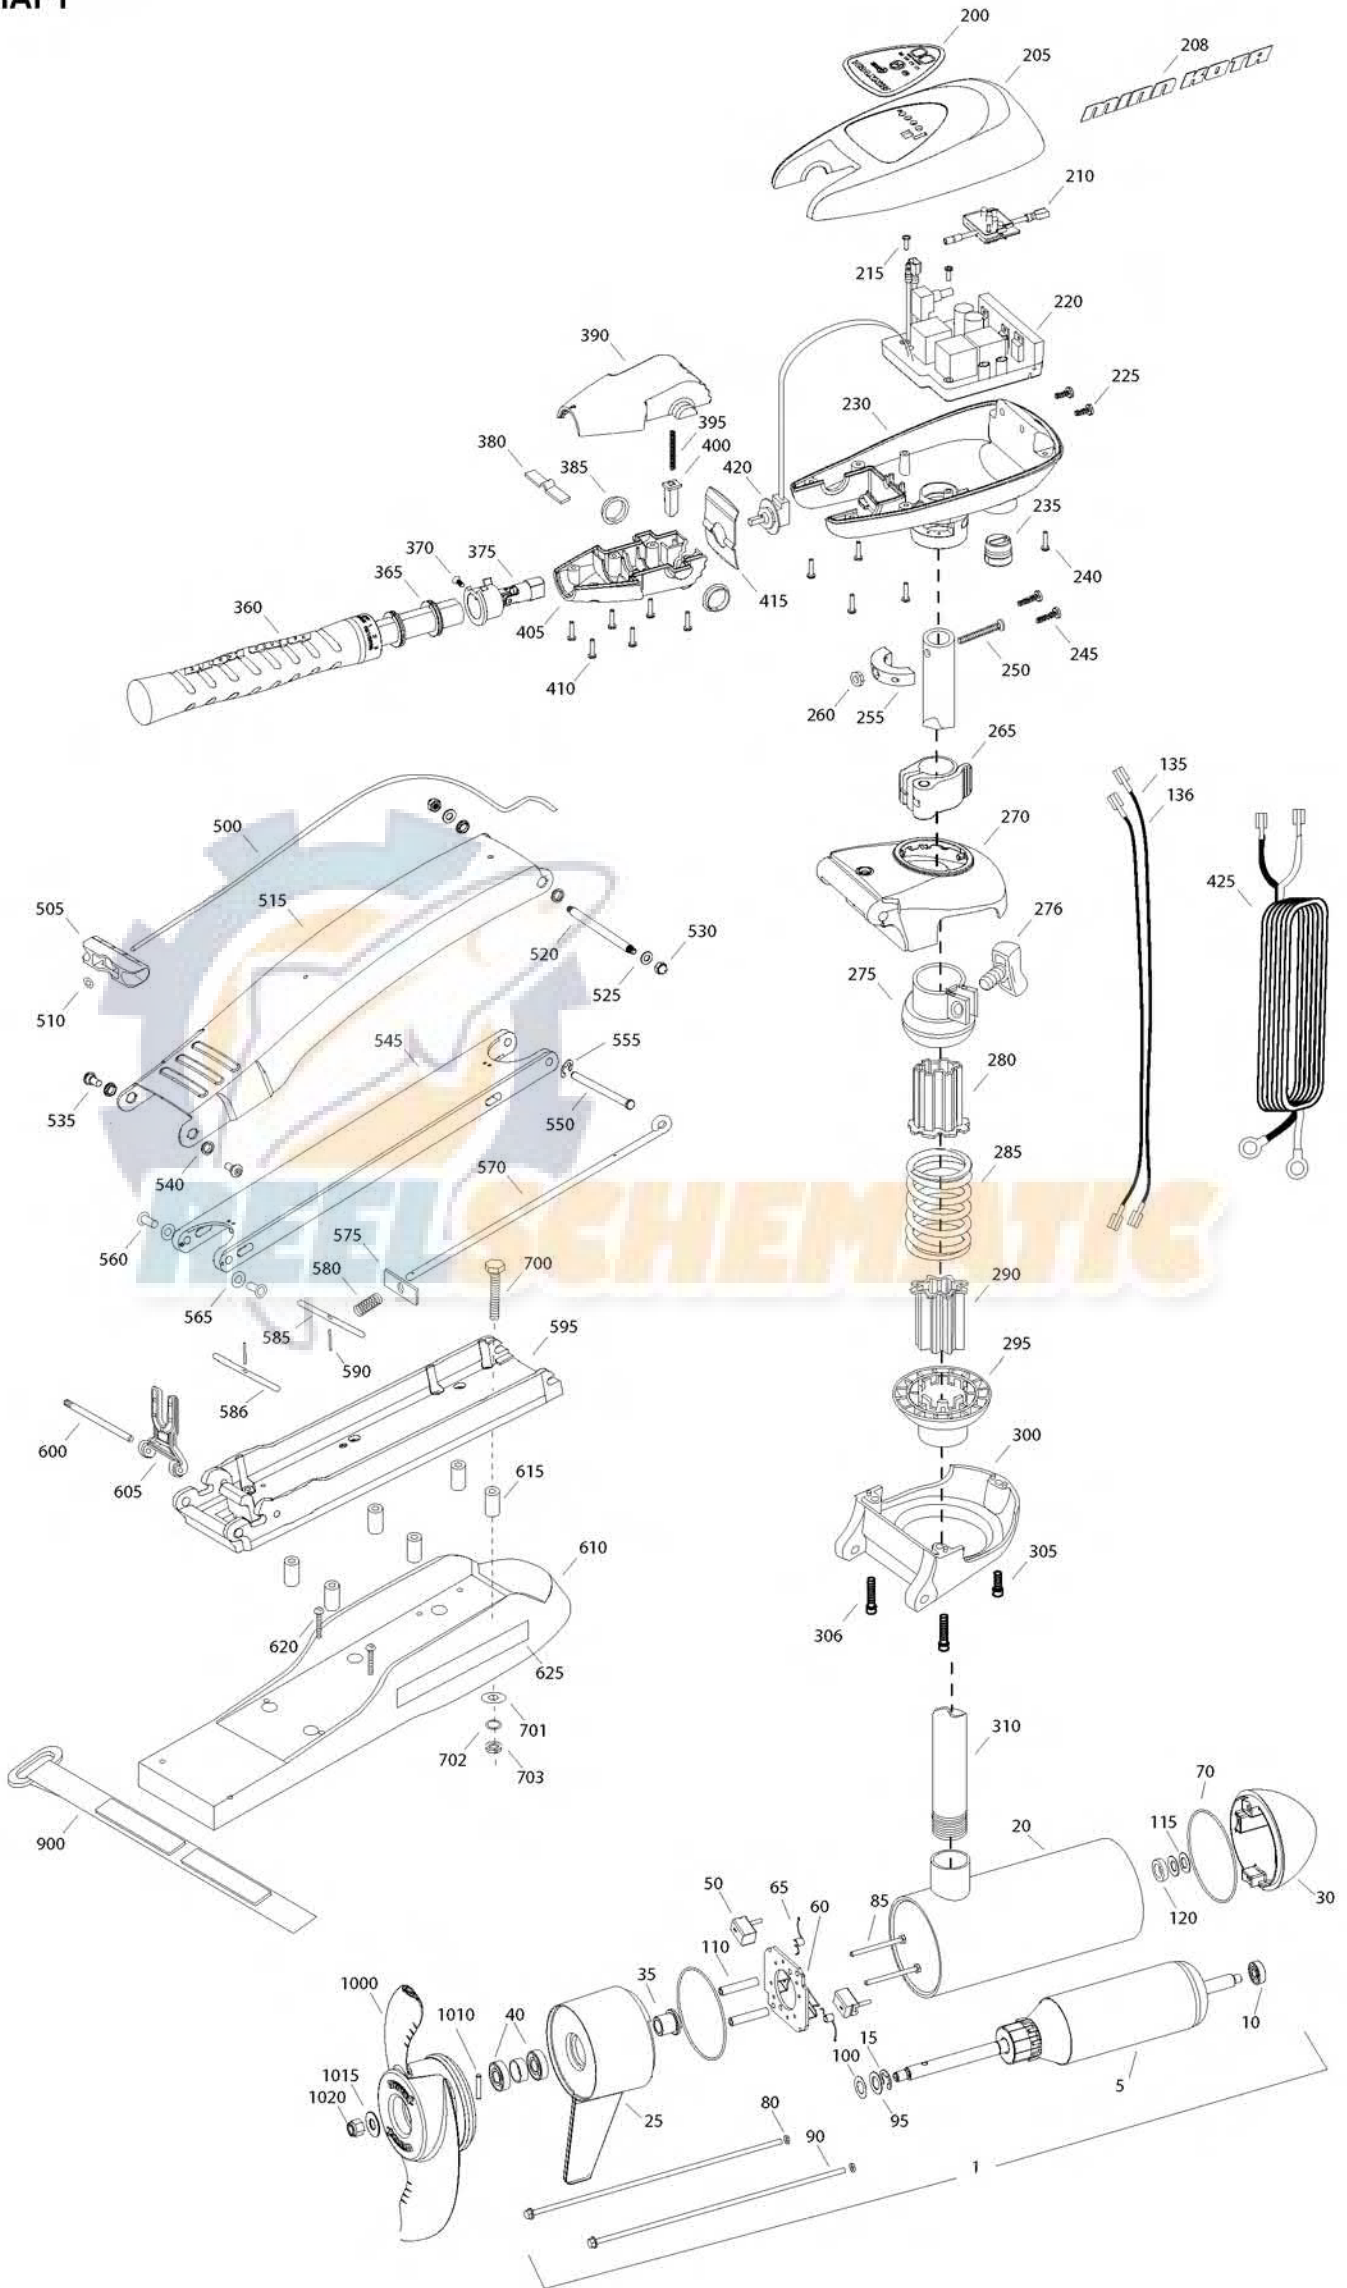

**RIPTIDE MOTORS  
RT80SM/BG  
80 LBS THRUST  
24 VOLT 56 AMPS  
52" SHAFT**

for use with "K" serial numbers  
2-year warranty from the date of purchase

Item	P/N	Description	Qty	Item	P/N	Description	Qty	Item	P/N	Description	Qty	Item	P/N	Description
1	2316228	24V Motor 52" SW	1	■	2990957	Handle assy, VARS [360-410]	1							
5	2-100-214	Armature assembly	1	360	2990456	Grip/handle assy, VARS [360-375]	1	■	1378132	Propeller kit WW2				
10	140-010	Bearing	1	365	2060015	Bearing, handle	2	■	2994876	Propeller bag assy				
15	788-040	Retaining ring	1	370	2063405	Screw, #6 PFH SS	1	1000	2331160	Propeller WW2	1			
20	2-200-397	Center housing assembly	1	375	2884092	Yoke / spider assy, VARS	1	1010	2262658	Drive pin, large	1			
25	2-300-340	Brush end housing assembly	1	380	2302742	Spring, detent, off	1	1015	2091701	Washer, prop, large	1			
30	421-376	Plain end housing assembly STD	1	385	2060005	Bearing, handle pivot	2	1020	2198401	Nut, nylock, prop, Anode	1			
35	144-017	Flange bearing	1	390	2060900	Handle pivot, top	1							
40	880-025	Seal	2	395	2302745	Spring, release button	1							
50	188-094	Brush	2	400	2063700	Button, release	1							
60	9-738-004	Brush plate assembly	1	405	2060905	Handle pivot, bottom	1							
65	975-041	Brush spring	2	410	2303412	Screw, #6 x 5/8 SS	6							
70	701-043	O-ring, motor	2											
80	701-009	O-ring, thru-bolt	2	415	2062715	Spring, handle pivot	1							
85	830-027	Screw, 10-32 x 2	2	420	2061700	Washer, pot holder	1							
90	830-094	Thru-bolt	2	425	2992523	Leadwire assy	1							
95	990-051	Washer, steel	2											
100	990-052	Washer, nylatron	2	■	2991845	Mount, Bow Assy bow guard	1							
110	973-025	Spacer, brush plate	2			[500-625]								
115	992-010	Washer, Belleville	2	500	2251601	Rope	1							
120	990-045	Spacer, thrust	1	505	2150400	Pull grip	1							
135	640-018	Leadwire, black	1	510	2151700	Washer	1							
136	640-123	Leadwire, red	1	515	2264244	Arm, upper, std, sw	1							
■	2889460	Seal and O-ring Kit		520	2262604	Pin, bowguard, upper	1							
				525	2261722	Washer, 5/16", ss	2							
200	2195659	Decal, c-box cover	1	530	2223100	Nut, 5/16-18 SS	2							
205	2060296	C-box cover	1	535	2263500	Bolt, shoulder	2							
208	2325666	Decal - MinnKota	2	540	2293501	Bushing, SS	4							
210	2074081	Battery meter, 24v SW	1	545	2994351	Arm, Lower, std, sw	1							
215	3043427	Screw, #8 x 7/8 SS	2	550	2262622	Pin, clevis ss	1							
220	2184007	Control board, 24/36v	1	555	2263011	E-clip, ss	1							
225	2303434	Screw, #8-30 x 5/8 SS	2	560	2267318	Bushing, nyloner	2							
230	2062503	Control box, VARS, SW	1	565	2261708	Washer, spacer, .010 thk	as reqd							
235	2062905	Strain relief	1	570	2153603	Eyeshaft, ss	1							
240	2303412	Screw, #6 x 5/8 SS	6	575	2262703	Spring stop	1							
245	2263434	Screw, #8 x 1 SS	2	580	2152701	Spring, lock bar, ss	1							
250	2263406	Screw, #10-24 x 2 SS	1	585	2233621	Lock bar, front, ss	1							
255	2061517	Collar, c-box	1	586	2233623	Lock bar, back, ss	1							
260	2333101	Nut, 10-24, nylock, SS	1	590	2152612	Spring pin, ss	2							
265	2991521	Cam lock/depth collar assy	1	595	2773983	Bowplate w/ insert, std, sw	1							
				600	2260505	Hinge pin, ss	1							
■	2991764	Bowguard Assembly SW [270-306]	1	605	2293811	Yoke, Max	1							
270	2991779	Bracket, top	1	610	2263917	Motor rest, std, sw	1							
275	2261525	Spring sleeve, Upper	1	615	2261505	Spacer, motor rest	6							
276	2011366	Knob, collar, ss	1	620	2263434	Screw, #8, SS	2							
280	2264702	Tube insert, bowmount	2	625	2065677	Decal, motor rest	2							
285	2262705	Spring, bowguard	1											
295	2261535	Spring sleeve, Lower	1	■	2994830	Bag assembly	1							
300	2991777	Bracket Assy, bottom	1	700	2263431	Screw, 1/4-20 x 3 1/2" PPH, SS	6							
305	2263422	Screw, 5/16 x 1" SHCS ss	1	701	2301720	Washer, rubber mounting	6							
306	2263424	Screw, 5/16 x 2.5" SHCS ss	2	702	2261713	Washer, 1/4 SS	6							
				703	2263101	Nut, 1/4-20 Nylock, SS	6							
310	2032034	Tube Composite 52"	1											
				900	2263804	Strap, hold down	1							