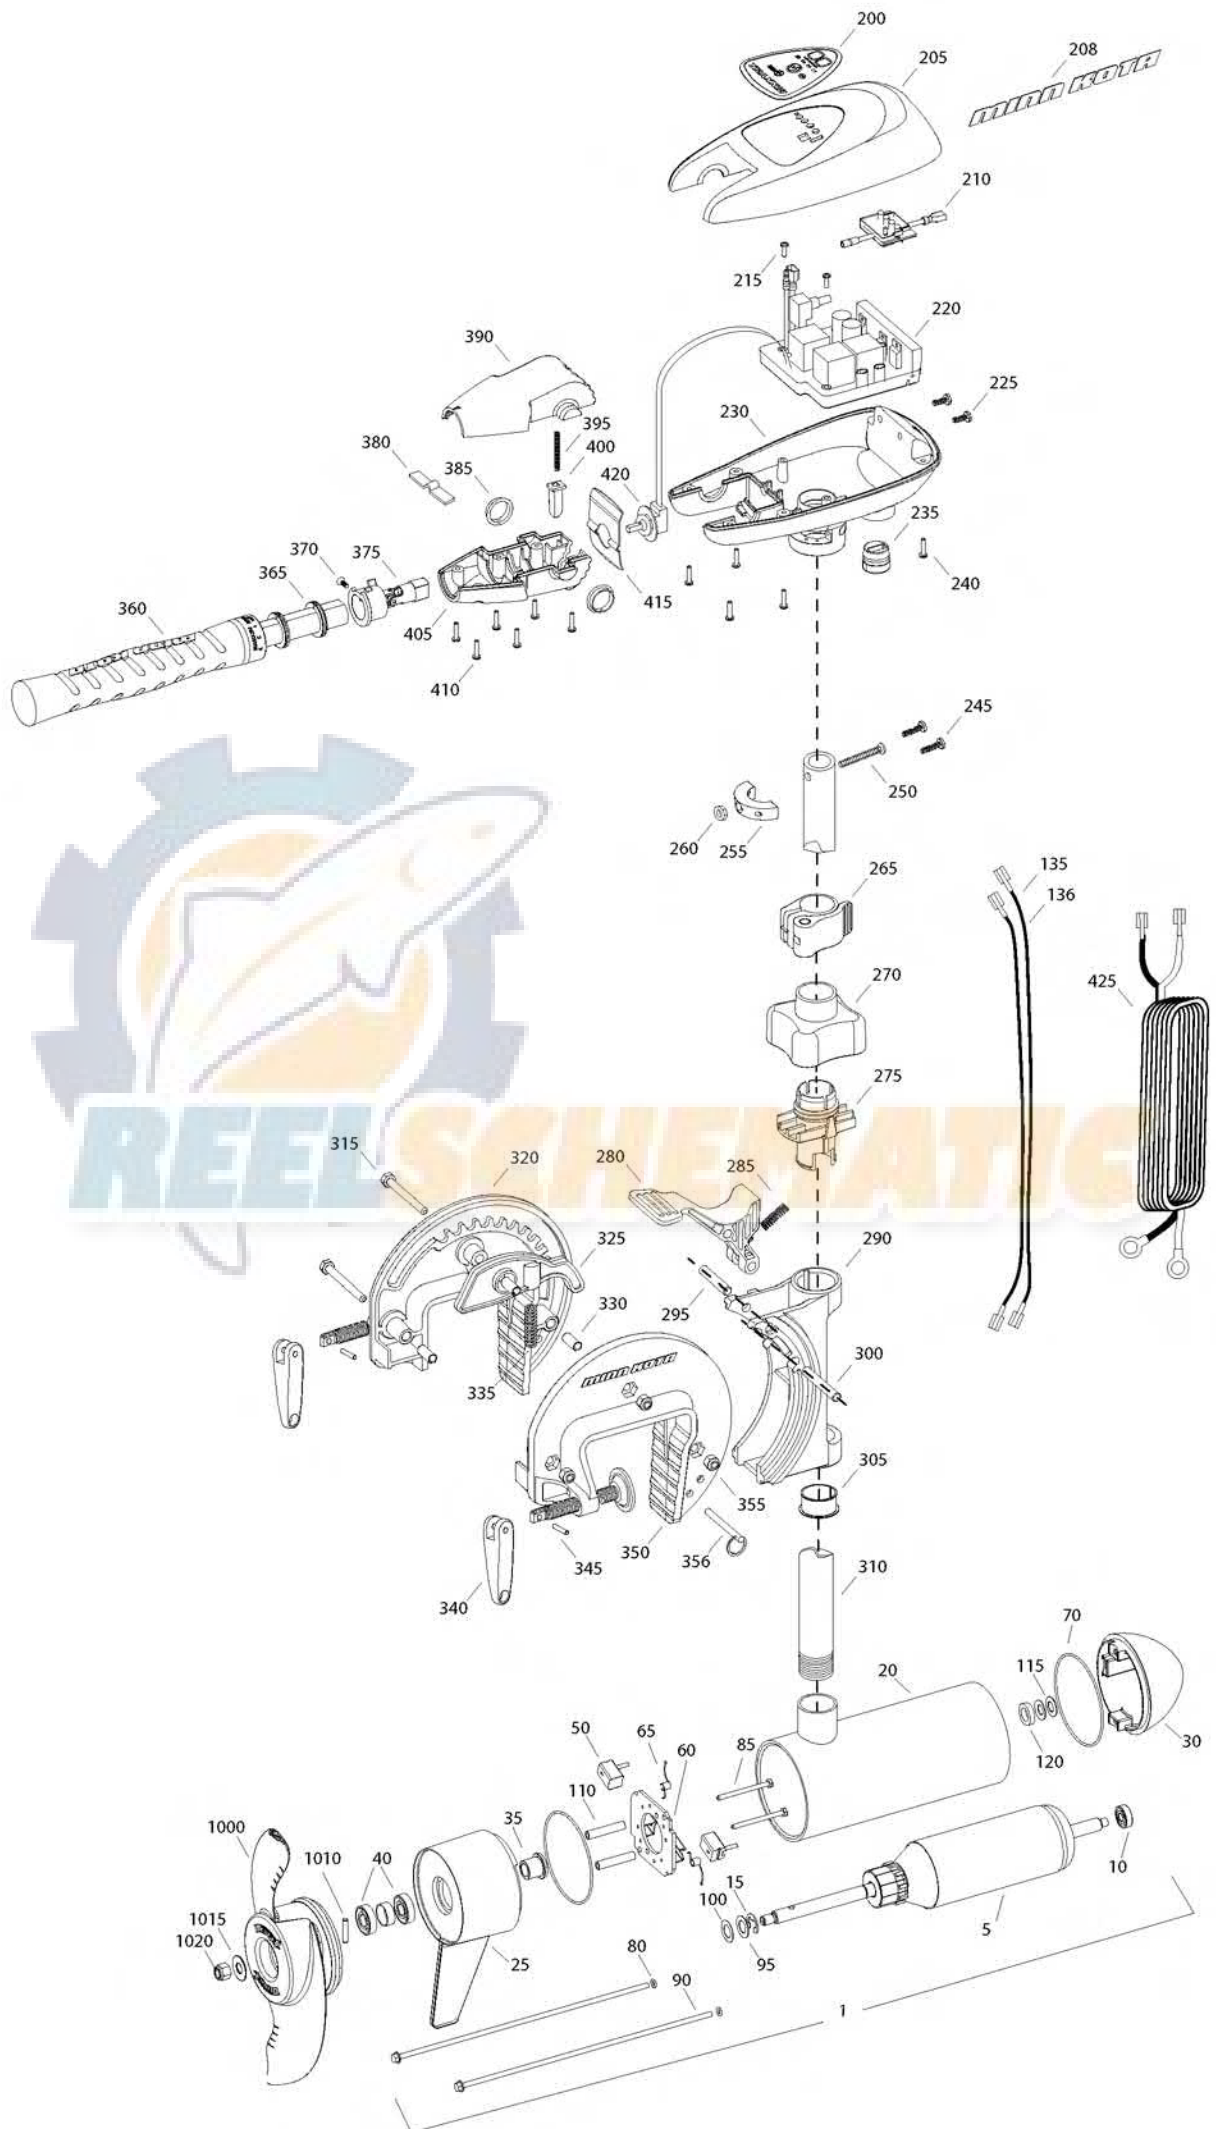

**RT 101/t**  
**101 LBS THRUST**  
**36 VOLT 46 AMPS**  
**52" SHAFT**

for use with "K" serial numbers  
2-year warranty from the date of purchase

Item	P/N	Description	Qty	Item	P/N	Description	Qty
1	2316288	36V Motor 52" SW	1	330	2067306	Bushing, dowel 1/4 x 1/2	3
5	2-100-216	Armature assembly	1	335	2062700	Spring, cam deactivator	1
10	140-010	Bearing	1	■	2771303	Clamp screw kit	2 per kit
15	788-040	Retaining ring	1	340	2050925	Handle, clamp	2
20	2-200-310	Center housing assembly	1	345	2052625	Roll pin	2
25	2-300-340	Brush end housing assembly	1	350	2771948	Bracket, left, SW	1
30	421-376	Plain end housing assembly STD	1	355	2263103	Nut, 1/4-20, nylock, ss	3
35	144-017	Flange bearing	1	356	2062604	Pin, stop	1
40	880-025	Seal	2				
50	188-094	Brush	2	■	2990957	Handle assy, VARS [360-410]	1
60	9-738-004	Brush plate assembly	1	360	2990456	Grip/handle assy, VARS [360-375]	1
65	975-041	Brush spring	2	365	2060015	Bearing, handle	2
70	701-043	O-ring, motor	2	370	2063405	Screw, #6 PFH SS	1
80	701-009	O-ring, thru-bolt	2	375	2884092	Yoke / spider assy, VARS	1
85	830-027	Screw, 10-32 x 2	2	380	2302742	Spring, detent, off	1
90	830-096	Thru-bolt	2	385	2060005	Bearing, handle pivot	2
95	990-051	Washer, steel	2	390	2060900	Handle pivot, top	1
100	990-052	Washer, nylatron	2	395	2302745	Spring, release button	1
110	973-025	Spacer, brush plate	2	400	2063700	Button, release	1
115	992-010	Washer, Belleville	2	405	2060905	Handle pivot, bottom	1
120	992-045	Spacer, thrust	1	410	2303412	Screw, #6 x 5/8 SS	6
135	640-018	Leadwire, black	1				
136	640-123	Leadwire, red	1	415	2062715	Spring, handle pivot	1
■	2889460	Seal and O-ring Kit		420	2061700	Washer, pot holder	1
				425	2992523	Leadwire assy, includes [235]	1
200	2095604	Decal, c-box cover	1				
205	2060296	C-box cover	1	■	1378132	Propeller kit WW2	
208	2325666	Decal - MinnKota	2	■	2994876	Propeller bag assy	
210	2074082	Battery meter, 36v SW	1	1000	2331160	Propeller WW2	1
215	2043427	Screw, #8 x 7/8 SS	2	1010	2262658	Drive pin, large	1
220	2184007	Control board, 24/36v	1	1015	2091701	Washer, prop, large	1
225	2303434	Screw, #8-30 x 5/8 SS	2	1020	2198401	Nut, nylock, prop, Anode	1
230	2062503	Control box, VARS, SW	1				
235	2062905	Strain relief	1				
240	2303412	Screw, #6 x 5/8 SS	6				
245	2263434	Screw, #8 x 1 SS	2				
250	2263406	Screw, #10-24 x 2 SS	1				
255	2061517	Collar, c-box	1				
260	2333101	Nut, 10-24, nylock, SS	1				
265	2991521	Cam lock/depth collar assy	1				
■	2991798	Bracket assy, Aluminum [270-356]	1				
270	2060100	Knob, steering tension, soft	1				
275	2068400	Collet	1				
280	2064200	Lock arm	1				
285	2062701	Spring, lock arm	1				
290	2061821	Hinge	1				
295	2062603	Pin, lock, ss	1				
300	2062603	Pin, lock, ss	1				
305	2037301	Bushing, hinge	1				
310	2032034	Tube 52"	1				
315	2063501	Bolt 1/4-20 x 2 3/8", ss	3				
320	2771949	Bracket, right, SW	1				
325	2067905	Cam deactivator	1				