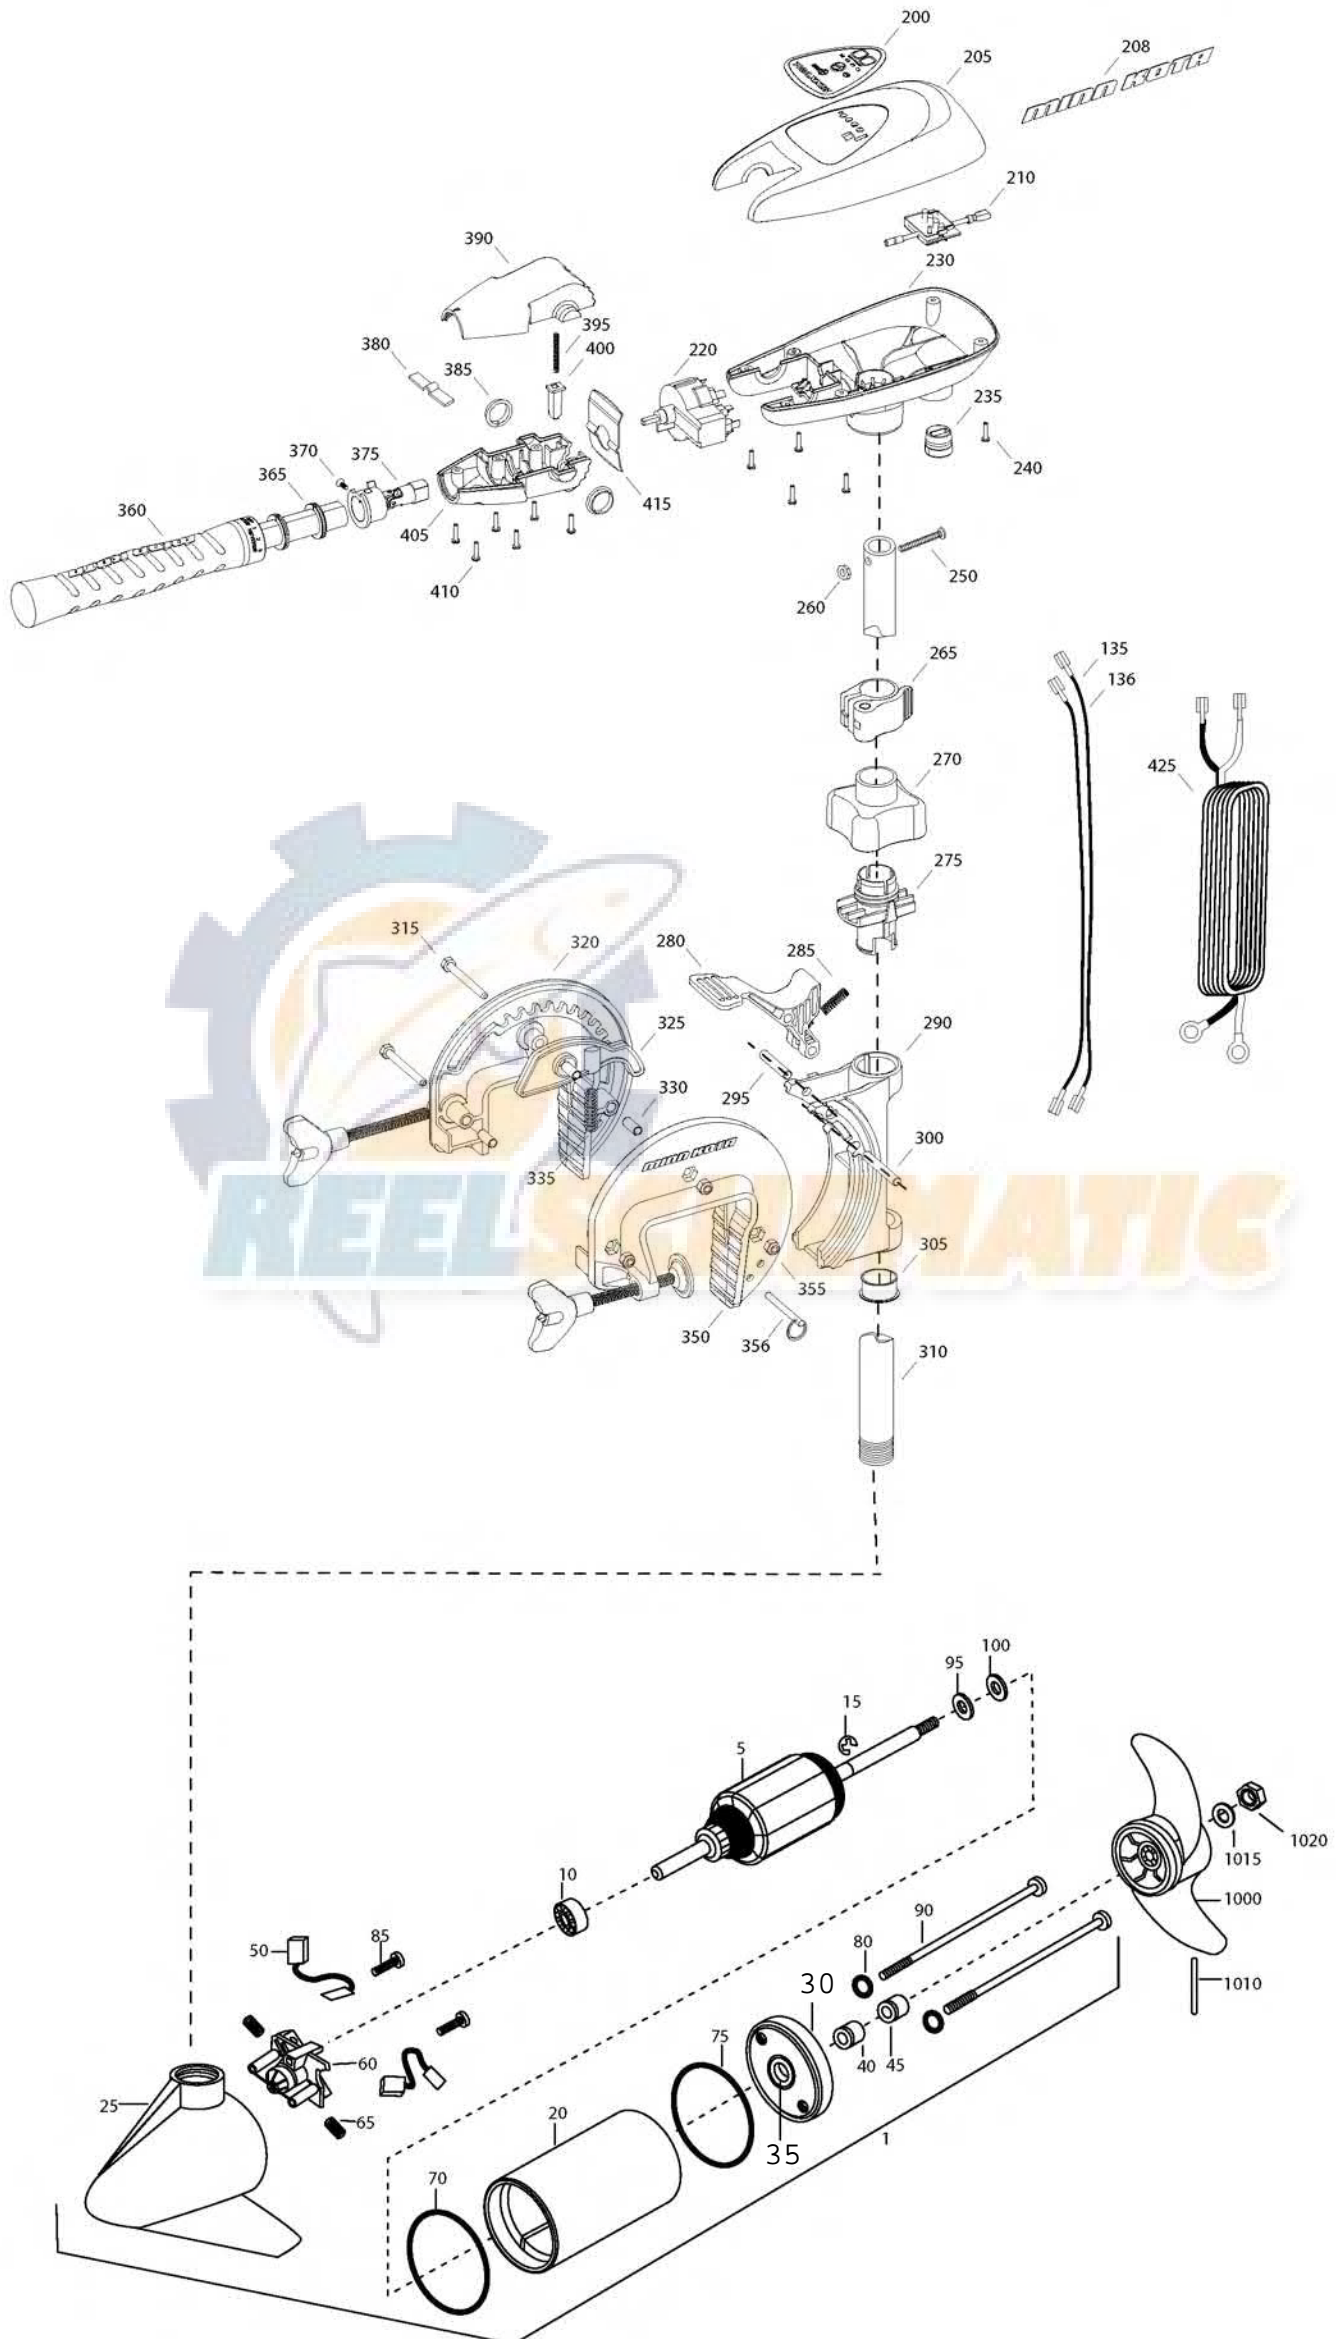

RT 45 SC/t
45 LBS THRUST
12 VOLT 42 AMPS
36" SHAFT

for use with "K" serial numbers

2-year warranty from the date of purchase

Item	P/N	Description	Qty	Item	P/N	Description	Qty
1	2069254	12V Motor 36" SW	1	355	2263103	Nut, 1/4-20, nylock, ss	3
5	2-100-202	Armature assembly	1	356	2062604	Pin, stop	1
10	140-010	Bearing	1				
15	788-015	Retaining ring	1	■	2990956	Handle assy, 5SPD [360-410]	1
20	2-200-379	Center housing assembly	1	360	2990451	Grip/handle assy, 5SPD [360-375]	1
25	2-300-332	Brush end housing assembly	1	365	2060015	Bearing, handle	2
30	2-400-187	Plain end housing assembly	1	370	2063405	Screw, #6 PFH SS	1
35	144-049	Flange bearing	1	375	2884091	Yoke / spider assy, 5SPD	1
40	880-003	Seal	1	380	2302742	Spring, detent, off	1
45	880-006	Seal with shield	1	385	2060005	Bearing, handle pivot	2
50	188-052	Brush	2	390	2060900	Handle pivot, top	1
55	N/A			395	2302745	Spring, release button	1
60	738-030	Brush plate assembly	1	400	2063700	Button, release	1
65	975-032	Brush spring	2	405	2060905	Handle pivot, bottom	1
70	701-041	O-ring, motor, front	1	410	2303412	Screw, #6 x 5/8 SS	6
75	701-039	O-ring, motor, rear	1				
80	701-007	O-ring, thru-bolt	2	415	2062715	Spring, handle pivot	1
85	830-001	Screw, 8-32	2	425	2992524	Leadwire assy, includes [235]	1
90	830-078	Thru-bolt	2				
95	990-067	Washer, steel	2	■	1378121	Propeller kit	
100	990-070	Washer, nylatron	2	1000	2061122	Propeller	1
135	640-001	Leadwire, black	1	1010	2092600	Drive pin, small	1
136	640-111	Leadwire, red	1	1015	2151726	Washer, prop, small	1
■	2883460	Seal and O-ring Kit		1020	2198400	Nut, nylock, prop, Anode	1
200	2095606	Decal, c-box cover	1				
205	2060296	C-box cover	1				
208	2325666	Decal - MinnKota	2				
210	2074080	Battery meter, 12v SW	1				
220	2064023	Switch 5 speed	1				
230	2062506	Control box, 5 SPD, SW	1				
235	2062905	Strain relief	1				
240	2303412	Screw, #6 x 5/8 SS	6				
250	2263406	Screw, #10-24 x 2 SS	1				
260	2333101	Nut, 10-24, nylock, SS	1				
265	2991521	Cam lock/depth collar assy	1				
■	2991797	Bracket assy, Composite [270-356]	1				
270	2060100	Knob, steering tension, soft	1				
275	2068400	Collet	1				
280	2064200	Lock arm	1				
285	2062701	Spring, lock arm	1				
290	2061821	Hinge	1				
295	2062603	Pin, lock, ss	1				
300	2062603	Pin, lock, ss	1				
305	2037301	Bushing, hinge	1				
310	2032031	Tube 36"	1				
315	2063501	Bolt 1/4-20 x 2 3/8", ss	3				
320	2771950	Bracket, right, FW	1				
325	2067905	Cam deactivator	1				
330	2067306	Bushing, dowel 1/4 x 1/2	3				
335	2062700	Spring, cam deactivator	1				
■	2881380	Clamp screw kit	2 per kit				
350	2771955	Bracket, left, FW	1				