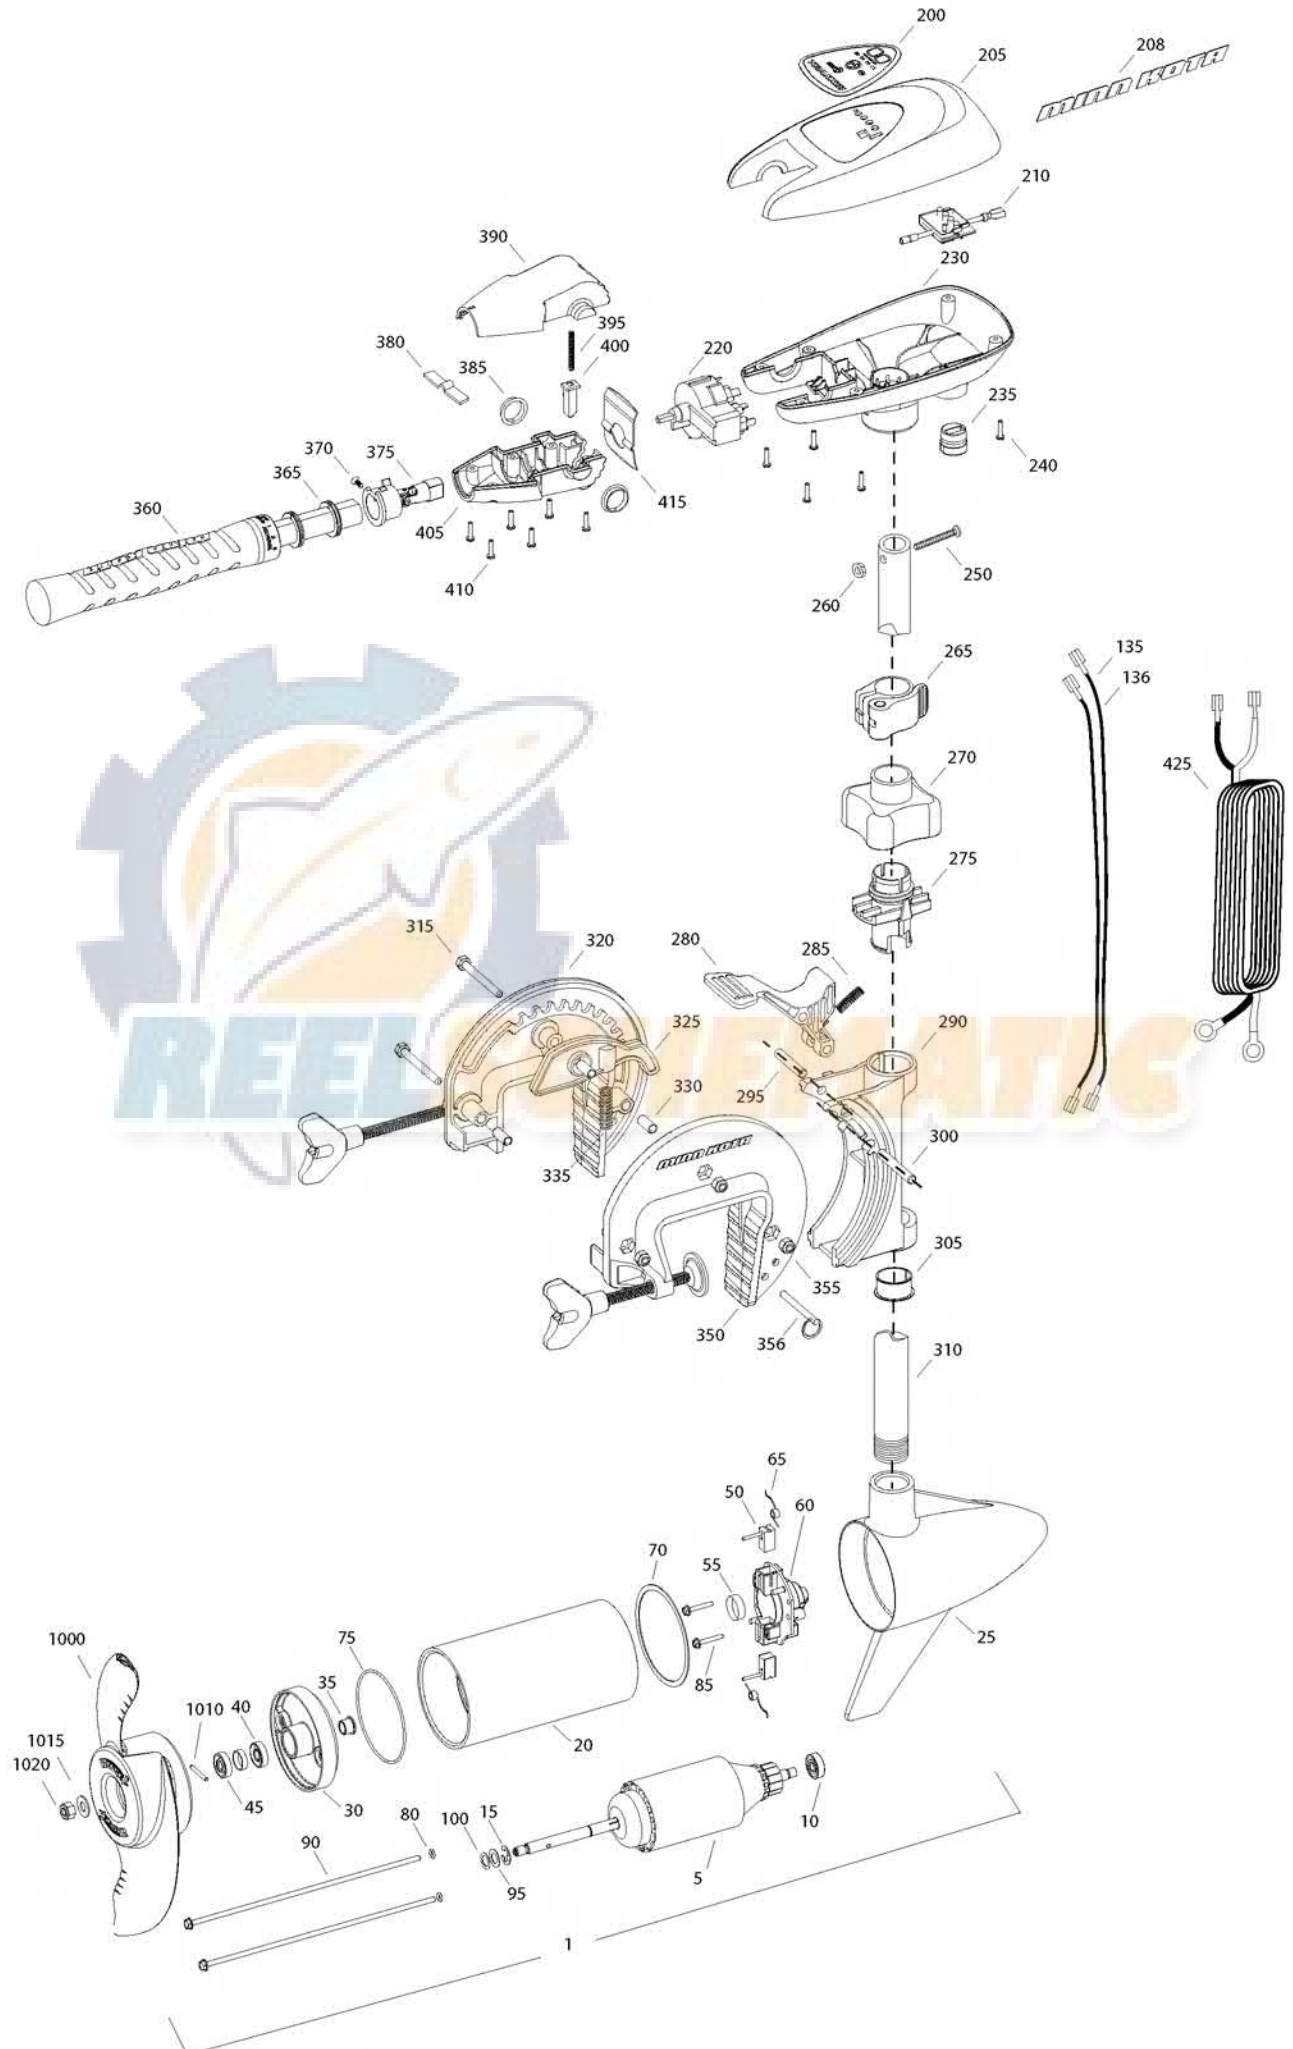

RT 50 SC/t
50 LBS THRUST
12 VOLT 42 AMPS
42" SHAFT

for use with "K" serial numbers

2-year warranty from the date of purchase

Item	P/N	Description	Qty	Item	P/N	Description	Qty	Item	P/N	Description	Qty	Item	P/N	Description
1	2097097	12V Motor 42" SW	1	355	2263103	Nut, 1/4-20, nylock, ss	3							
5	2-100-117	Armature assembly	1	356	2062604	Pin, stop	1							
10	140-010	Bearing	1											
15	788-015	Retaining ring	1	■	2990956	Handle assy, 5SPD [360-410]	1							
20	2-200-301	Center housing assembly	1	360	2990451	Grip/handle assy, 5SPD [360-375]	1							
25	2-300-337	Brush end housing assembly	1	365	2060015	Bearing, handle	2							
30	2-400-337	Plain end housing assembly	1	370	2063405	Screw, #6 PFH SS	1							
35	144-049	Flange bearing	1	375	2884091	Yoke / spider assy, 5SPD	1							
40	880-003	Seal	1	380	2302742	Spring, detent, off	1							
45	880-006	Seal with shield	1	385	2060005	Bearing, handle pivot	2							
50	188-036	Brush	2	390	2060900	Handle pivot, top	1							
55	725-050	Paper tube	1	395	2302745	Spring, release button	1							
60	738-036	Brush plate assembly	1	400	2063700	Button, release	1							
65	975-040	Brush spring	2	405	2060905	Handle pivot, bottom	1							
70	337-036	Gasket	1	410	2303412	Screw, #6 x 5/8 SS	6							
75	701-081	O-ring, motor	1											
80	701-008	O-ring, thru-bolt	2	415	2062715	Spring, handle pivot	1							
85	830-007	Screw, 8-32	2	425	2992524	Leadwire assy, includes [235]	1							
90	830-042	Thru-bolt	2											
95	990-067	Washer, steel	2	■	1378131	Propeller kit WW2								
100	990-070	Washer, nylatron	2	1000	2091160	Propeller WW2	1							
135	640-006	Leadwire, black	1	1010	2092600	Drive pin, small	1							
136	640-115	Leadwire, red	1	1015	2151726	Washer, prop, small	1							
■	2888460	Seal and O-ring Kit		1020	2198400	Nut, nylock, prop, Anode	1							
200	2095601	Decal, c-box cover	1											
205	2060296	C-box cover	1											
208	2325666	Decal - MinnKota	2											
210	2074080	Battery meter, 12v SW	1											
220	2064023	Switch 5 speed	1											
230	2062506	Control box, 5 SPD, SW	1											
235	2062905	Strain relief	1											
240	2303412	Screw, #6 x 5/8 SS	6											
250	2263406	Screw, #10-24 x 2 SS	1											
260	2333101	Nut, 10-24, nylock, SS	1											
265	2991521	Cam lock/depth collar assy	1											
■	2991797	Bracket assy, Composite [270-356]	1											
270	2060100	Knob, steering tension, soft	1											
275	2068400	Collet	1											
280	2064200	Lock arm	1											
285	2062701	Spring, lock arm	1											
290	2061821	Hinge	1											
295	2062603	Pin, lock, ss	1											
300	2062603	Pin, lock, ss	1											
305	2037301	Bushing, hinge	1											
310	2032032	Tube 42"	1											
315	2063501	Bolt 1/4-20 x 2 3/8", ss	3											
320	2771950	Bracket, right, FW	1											
325	2067905	Cam deactivator	1											
330	2067306	Bushing, dowel 1/4 x 1/2	3											
335	2062700	Spring, cam deactivator	1											
■	2881380	Clamp screw kit	2 per kit											
350	2771955	Bracket, left, FW	1											