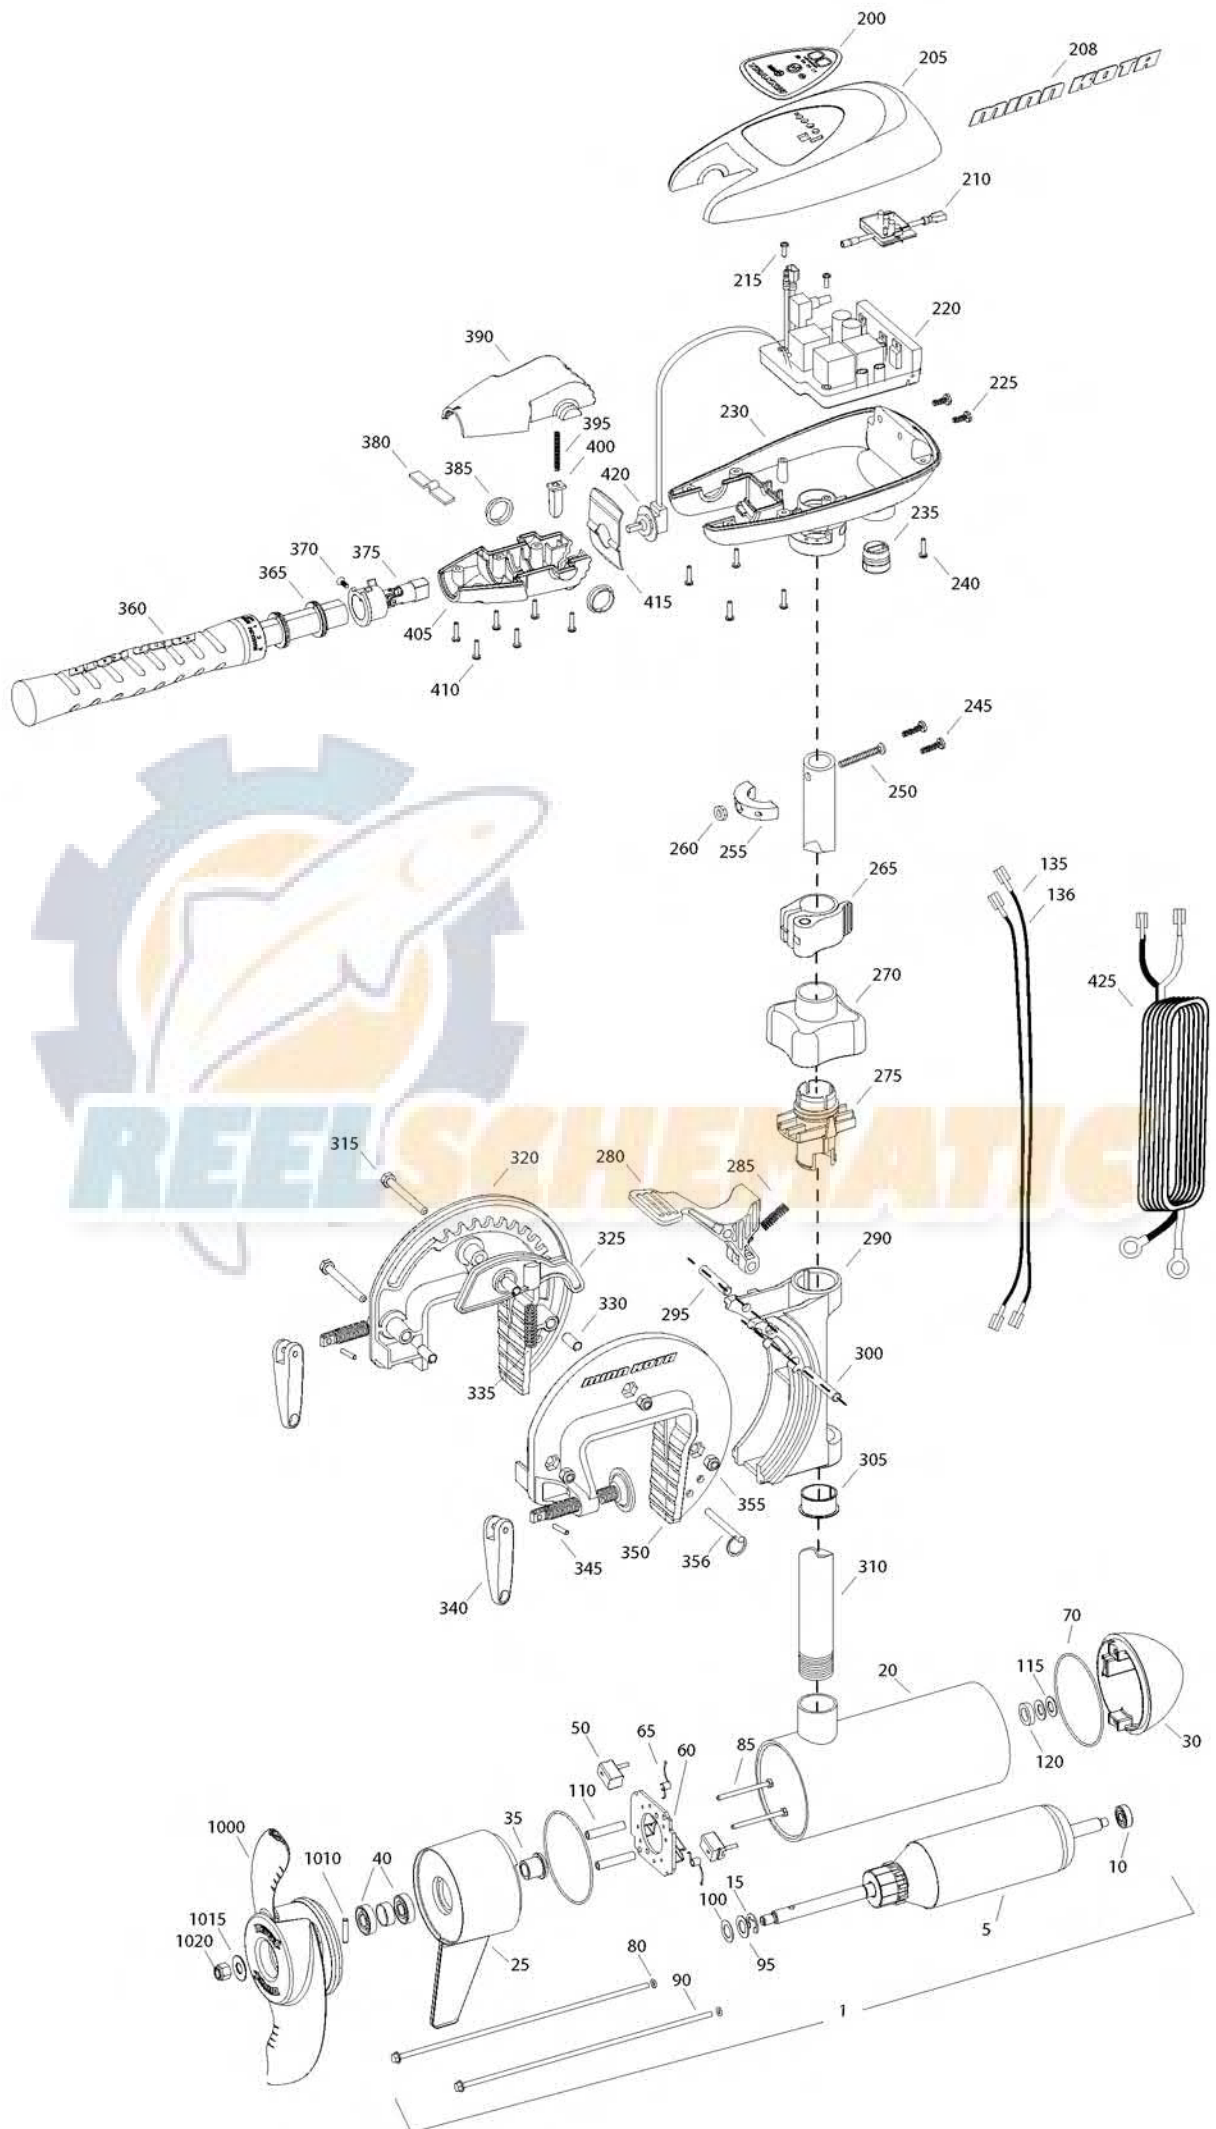

RT 80/t
80 LBS THRUST
24 VOLT 56 AMPS
42" SHAFT

for use with "K" serial numbers
2-year warranty from the date of purchase

Item	P/N	Description	Qty	Item	P/N	Description	Qty
1	2316228	24V Motor 42" SW	1	330	2067306	Bushing, dowel 1/4 x 1/2	3
5	2-100-214	Armature assembly	1	335	2062700	Spring, cam deactivator	1
10	140-010	Bearing	1	■	2771303	Clamp screw kit	2 per kit
15	788-040	Retaining ring	1	340	2050925	Handle, clamp	2
20	2-200-397	Center housing assembly	1	345	2052625	Roll pin	2
25	2-300-340	Brush end housing assembly	1	350	2771948	Bracket, left, SW	1
30	421-376	Plain end housing assembly STD	1	355	2263103	Nut, 1/4-20, nylock, ss	3
35	144-017	Flange bearing	1	356	2062604	Pin, stop	1
40	880-025	Seal	2				
50	188-094	Brush	2	■	2990957	Handle assy, VARS [360-410]	1
60	9-738-004	Brush plate assembly	1	360	2990456	Grip/handle assy, VARS [360-375]	1
65	975-041	Brush spring	2	365	2060015	Bearing, handle	2
70	701-043	O-ring, motor	2	370	2063405	Screw, #6 PFH SS	1
80	701-009	O-ring, thru-bolt	2	375	2884092	Yoke / spider assy, VARS	1
85	830-027	Screw, 10-32 x 2	2	380	2302742	Spring, detent, off	1
90	830-094	Thru-bolt	2	385	2060005	Bearing, handle pivot	2
95	990-051	Washer, steel	2	390	2060900	Handle pivot, top	1
100	990-052	Washer, nylatron	2	395	2302745	Spring, release button	1
110	973-025	Spacer, brush plate	2	400	2063700	Button, release	1
115	992-010	Washer, Belleville	2	405	2060905	Handle pivot, bottom	1
120	992-045	Spacer, thrust	1	410	2303412	Screw, #6 x 5/8 SS	6
135	640-018	Leadwire, black	1				
136	640-123	Leadwire, red	1	415	2062715	Spring, handle pivot	1
■	2889460	Seal and O-ring Kit		420	2061700	Washer, pot holder	1
				425	2992523	Leadwire assy, includes [235]	1
200	2195659	Decal, c-box cover	1				
205	2060296	C-box cover	1	■	1378132	Propeller kit WW2	
208	2325666	Decal - MinnKota	2	■	2994876	Propeller bag assy	
210	2074081	Battery meter, 24v SW	1	1000	2331160	Propeller WW2	1
215	2043427	Screw, #8 x 7/8 SS	2	1010	2262658	Drive pin, large	1
220	2184007	Control board, 24/36v	1	1015	2091701	Washer, prop, large	1
225	2303434	Screw, #8-30 x 5/8 SS	2	1020	2198401	Nut, nylock, prop, Anode	1
230	2062503	Control box, VARS, SW	1				
235	2062905	Strain relief	1				
240	2303412	Screw, #6 x 5/8 SS	6				
245	2263434	Screw, #8 x 1 SS	2				
250	2263406	Screw, #10-24 x 2 SS	1				
255	2061517	Collar, c-box	1				
260	2333101	Nut, 10-24, nylock, SS	1				
265	2991521	Cam lock/depth collar assy	1				
■	2991798	Bracket assy, Aluminum [270-356]	1				
270	2060100	Knob, steering tension, soft	1				
275	2068400	Collet	1				
280	2064200	Lock arm	1				
285	2062701	Spring, lock arm	1				
290	2061821	Hinge	1				
295	2062603	Pin, lock, ss	1				
300	2062603	Pin, lock, ss	1				
305	2037301	Bushing, hinge	1				
310	2032032	Tube 42"	1				
315	2063501	Bolt 1/4-20 x 2 3/8", ss	3				
320	2771949	Bracket, right, SW	1				
325	2067905	Cam deactivator	1				