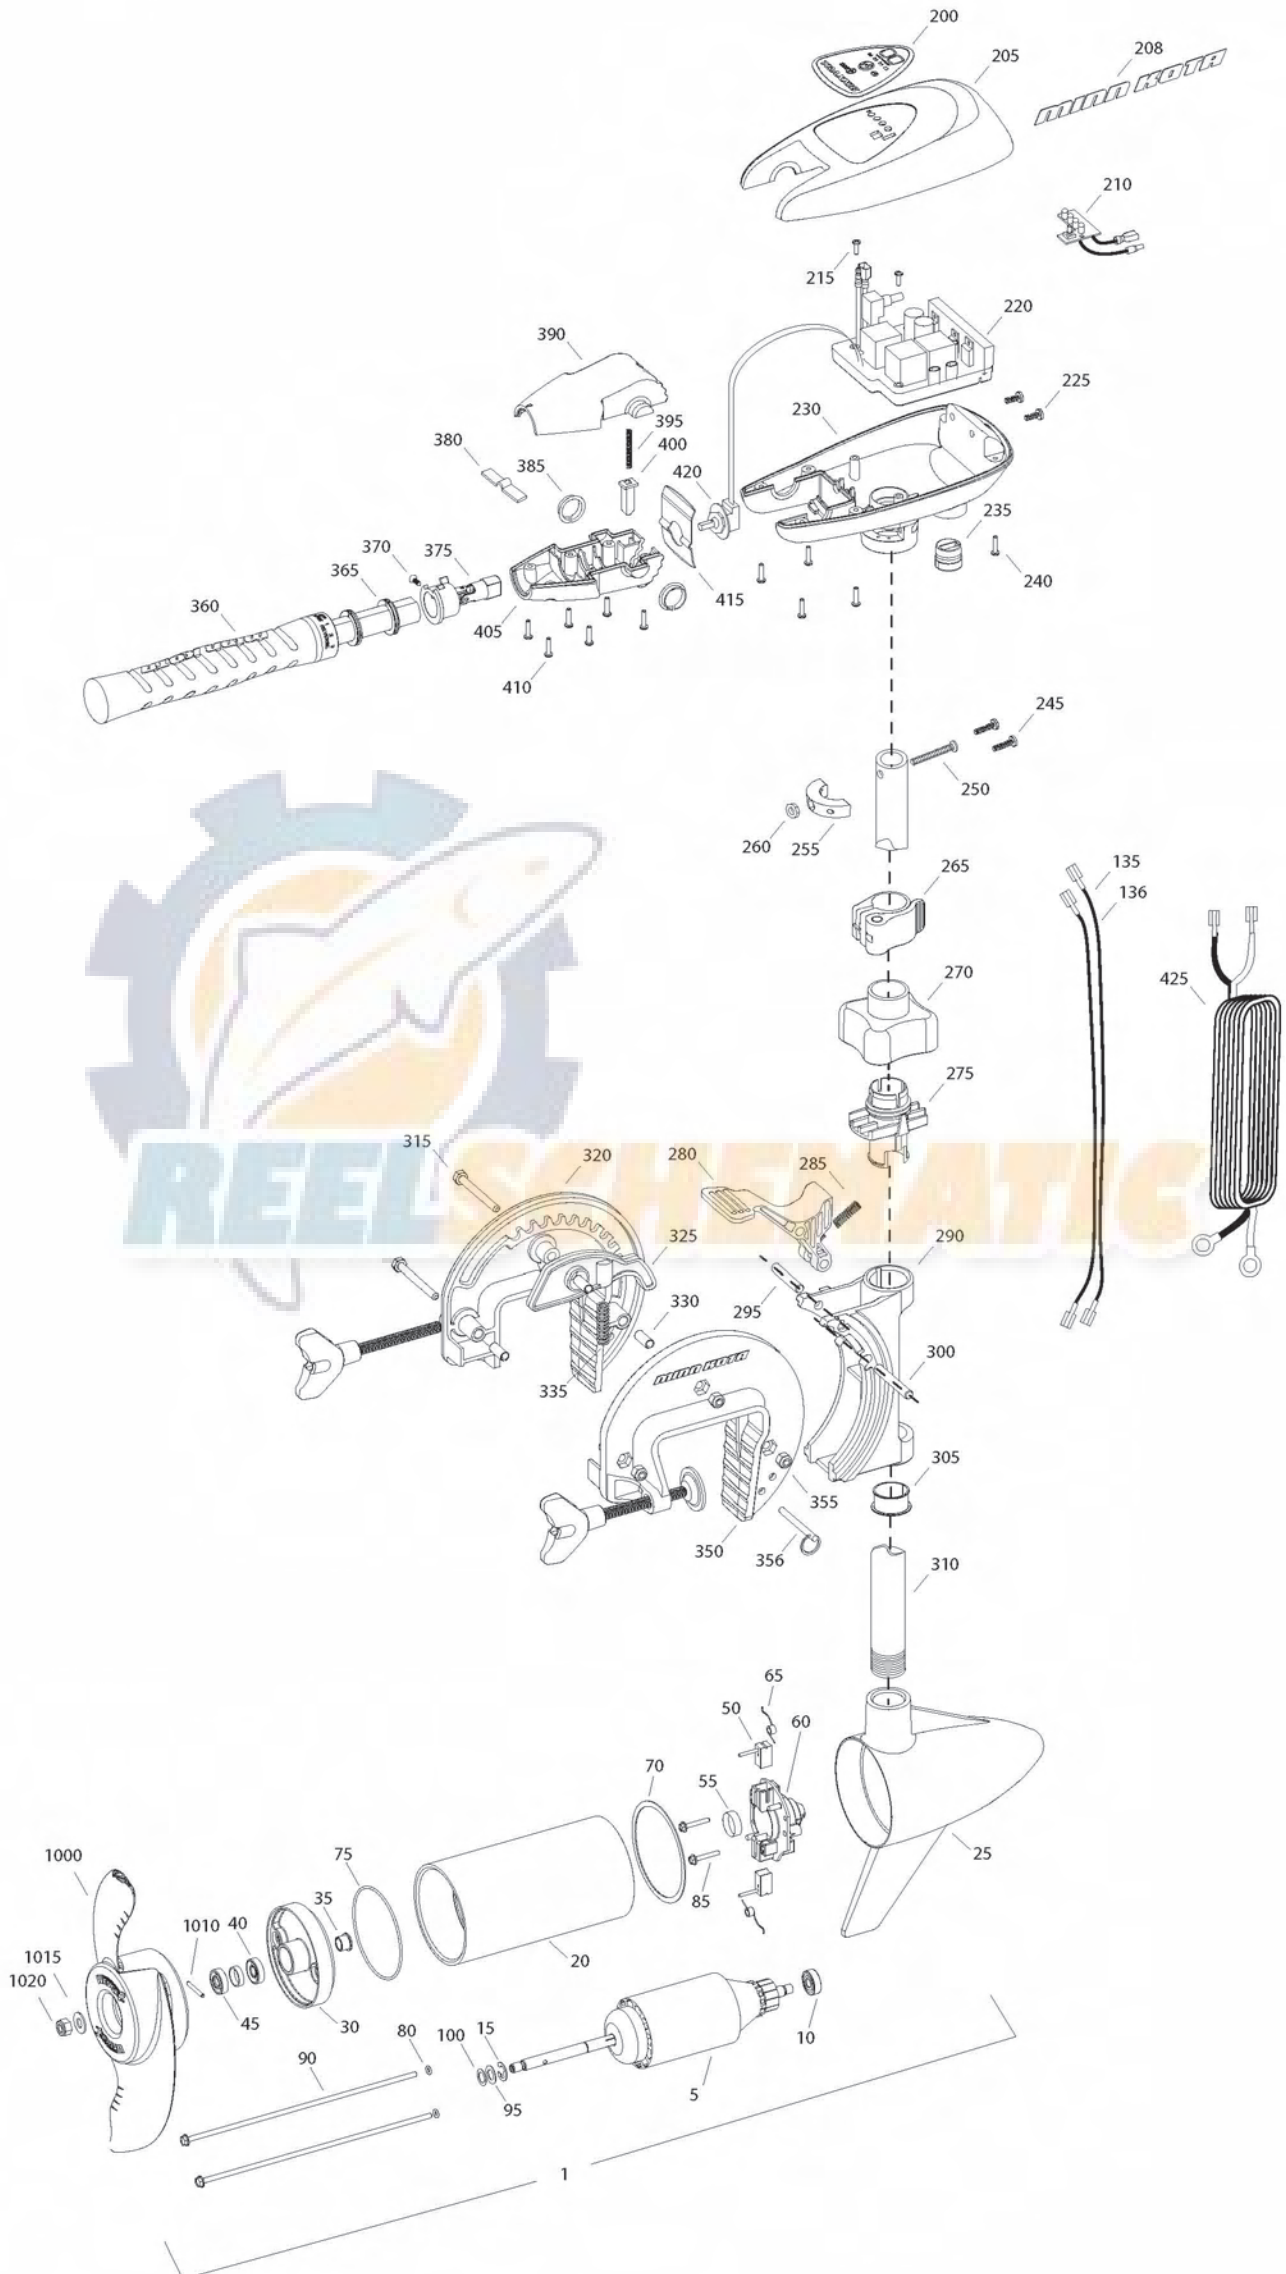

TRAXXIS 33
33 LBS THRUST
12 VOLT 32 AMPS
36" SHAFT

for use with "L" serial numbers
2-year warranty

In the U.S.A., replacement parts may be ordered directly from MINN KOTA Parts Dept., 121 Power Drive, P.O. Box 8129 Mankato, Minnesota 56002-8129. In Canada, parts may be ordered from any of the Canadian Authorized Service Centers shown on the enclosed list. Be sure to provide the MODEL and SERIAL numbers of your motor when ordering parts. Please use the correct part numbers from the parts list. Payment for any parts ordered from the MINN KOTA parts department, may be by cash, personal check, Discover Card, MasterCard or VISA. To order, call 1-800-227-6433 or FAX 1-800-527-4464.

Fuera de los Estados Unidos, consultar la lista anexa para ubicar el Centro de servicio autorizado MINN KOTA. No dejar de incluir el número del MODELO y el número de SERIE del motor para el cual se solicitan las piezas. Usar siempre los números de pieza correctos indicados en la lista de piezas.

Item	P/N	Description	Qty	Item	P/N	Description	Qty	Item	P/N	Description	Qty	Item	P/N	Description	Qty
1	2069245	12V Motor 36" FW	1	330	2067306	Bushing, dowel 1/4 x 1/2	3								
5	2-100-278	Armature assembly	1	335	2062700	Spring, cam deactivator	1								
10	140-010	Bearing	1	■	2881380	Clamp screw kit	2 per kit								
15	788-015	Retaining ring	1	350	2771955	Bracket, left, FW	1								
20	2-200-079	Center housing assembly	1	355	2263104	Nut, 1/4-20, nylock, Zinc	3								
25	421-132	Brush end housing assembly	1	356	2062604	Pin, stop	1								
30	2-400-187	Plain end housing assembly	1												
35	144-049	Flange bearing	1	■	2990957	Handle assy, VARS [360-410]	1								
40	880-003	Seal	1	360	2990456	Grip/handle assy, VARS [360-375]	1								
45	880-006	Seal with shield	1	365	2060015	Bearing, handle	2								
50	188-052	Brush	2	370	2063405	Screw, #6 PFH SS	1								
55	N/A			375	2884092	Yoke / spider assy, VARS	1								
60	738-030	Brush plate assembly	1	380	2302742	Spring, detent, off	1								
65	975-032	Brush spring	2	385	2060005	Bearing, handle pivot	2								
70	701-041	O-ring, motor, front	1	390	2060900	Handle pivot, top	1								
75	701-039	O-ring, motor, rear	1	395	2302745	Spring, release button	1								
80	701-007	O-ring, thru-bolt	2	400	2063700	Button, release	1								
85	830-001	Screw, 8-32	2	405	2060905	Handle pivot, bottom	1								
90	830-078	Thru-bolt	2	410	2303412	Screw, #6 x 5/8 SS	6								
95	990-067	Washer, steel	2												
100	990-070	Washer, nylatron	2	415	2062715	Spring, handle pivot	1								
135	640-002	Leadwire, black	1	420	2061700	Washer, pot holder	1								
136	640-102	Leadwire, red	1	425	2992523	Leadwire assy, includes [235]	1								
■	2883460	Seal and O-ring Kit		■	1378121	Propeller kit									
200	2065659	Decal, c-box cover	1	1000	2061122	Propeller	1								
205	2060295	C-box cover	1	1010	2092600	Drive pin, small	1								
208	2065665	Decal - MinnKota	2	1015	2151726	Washer, prop, small	1								
210	2074070	Battery meter, 12v FW	1	1020	2053101	Nut, nylock, prop, small	1								
215	3043427	Screw, #8 x 7/8 SS	2												
220	2184006	Control board, 12v	1												
225	2303434	Screw, #8-30 x 5/8 SS	2												
230	2062501	Control box, VARS, FW	1												
235	2062905	Strain relief	1												
240	2303412	Screw, #6 x 5/8 SS	6												
245	2263434	Screw, #8 x 1 SS	2												
250	2383407	Screw, #10-24 x 2 SS	1												
255	2061515	Collar, c-box	1												
260	2383124	Nut, 10-24, nylock, SS	1												
265	2991521	Cam lock/depth collar assy	1												
■	2991795	Bracket assy, Composite [270-356]	1												
270	2060100	Knob, steering tension, soft	1												
275	2068400	Collet	1												
280	2064200	Lock arm	1												
285	2062701	Spring, lock arm	1												
290	2061821	Hinge	1												
295	2062602	Pin, lock, Zinc	1												
300	2062602	Pin, lock, Zinc	1												
305	2037301	Bushing, hinge	1												
310	2032052	Tube 36"	1												
315	2063500	Bolt 1/4-20 x 2 3/8", Zinc	3												
320	2771950	Bracket, right, FW	1												
325	2067905	Cam deactivator	1												

* This item is part of an assembly. This item cannot be sold separately due to machining and /or assembly that is required.