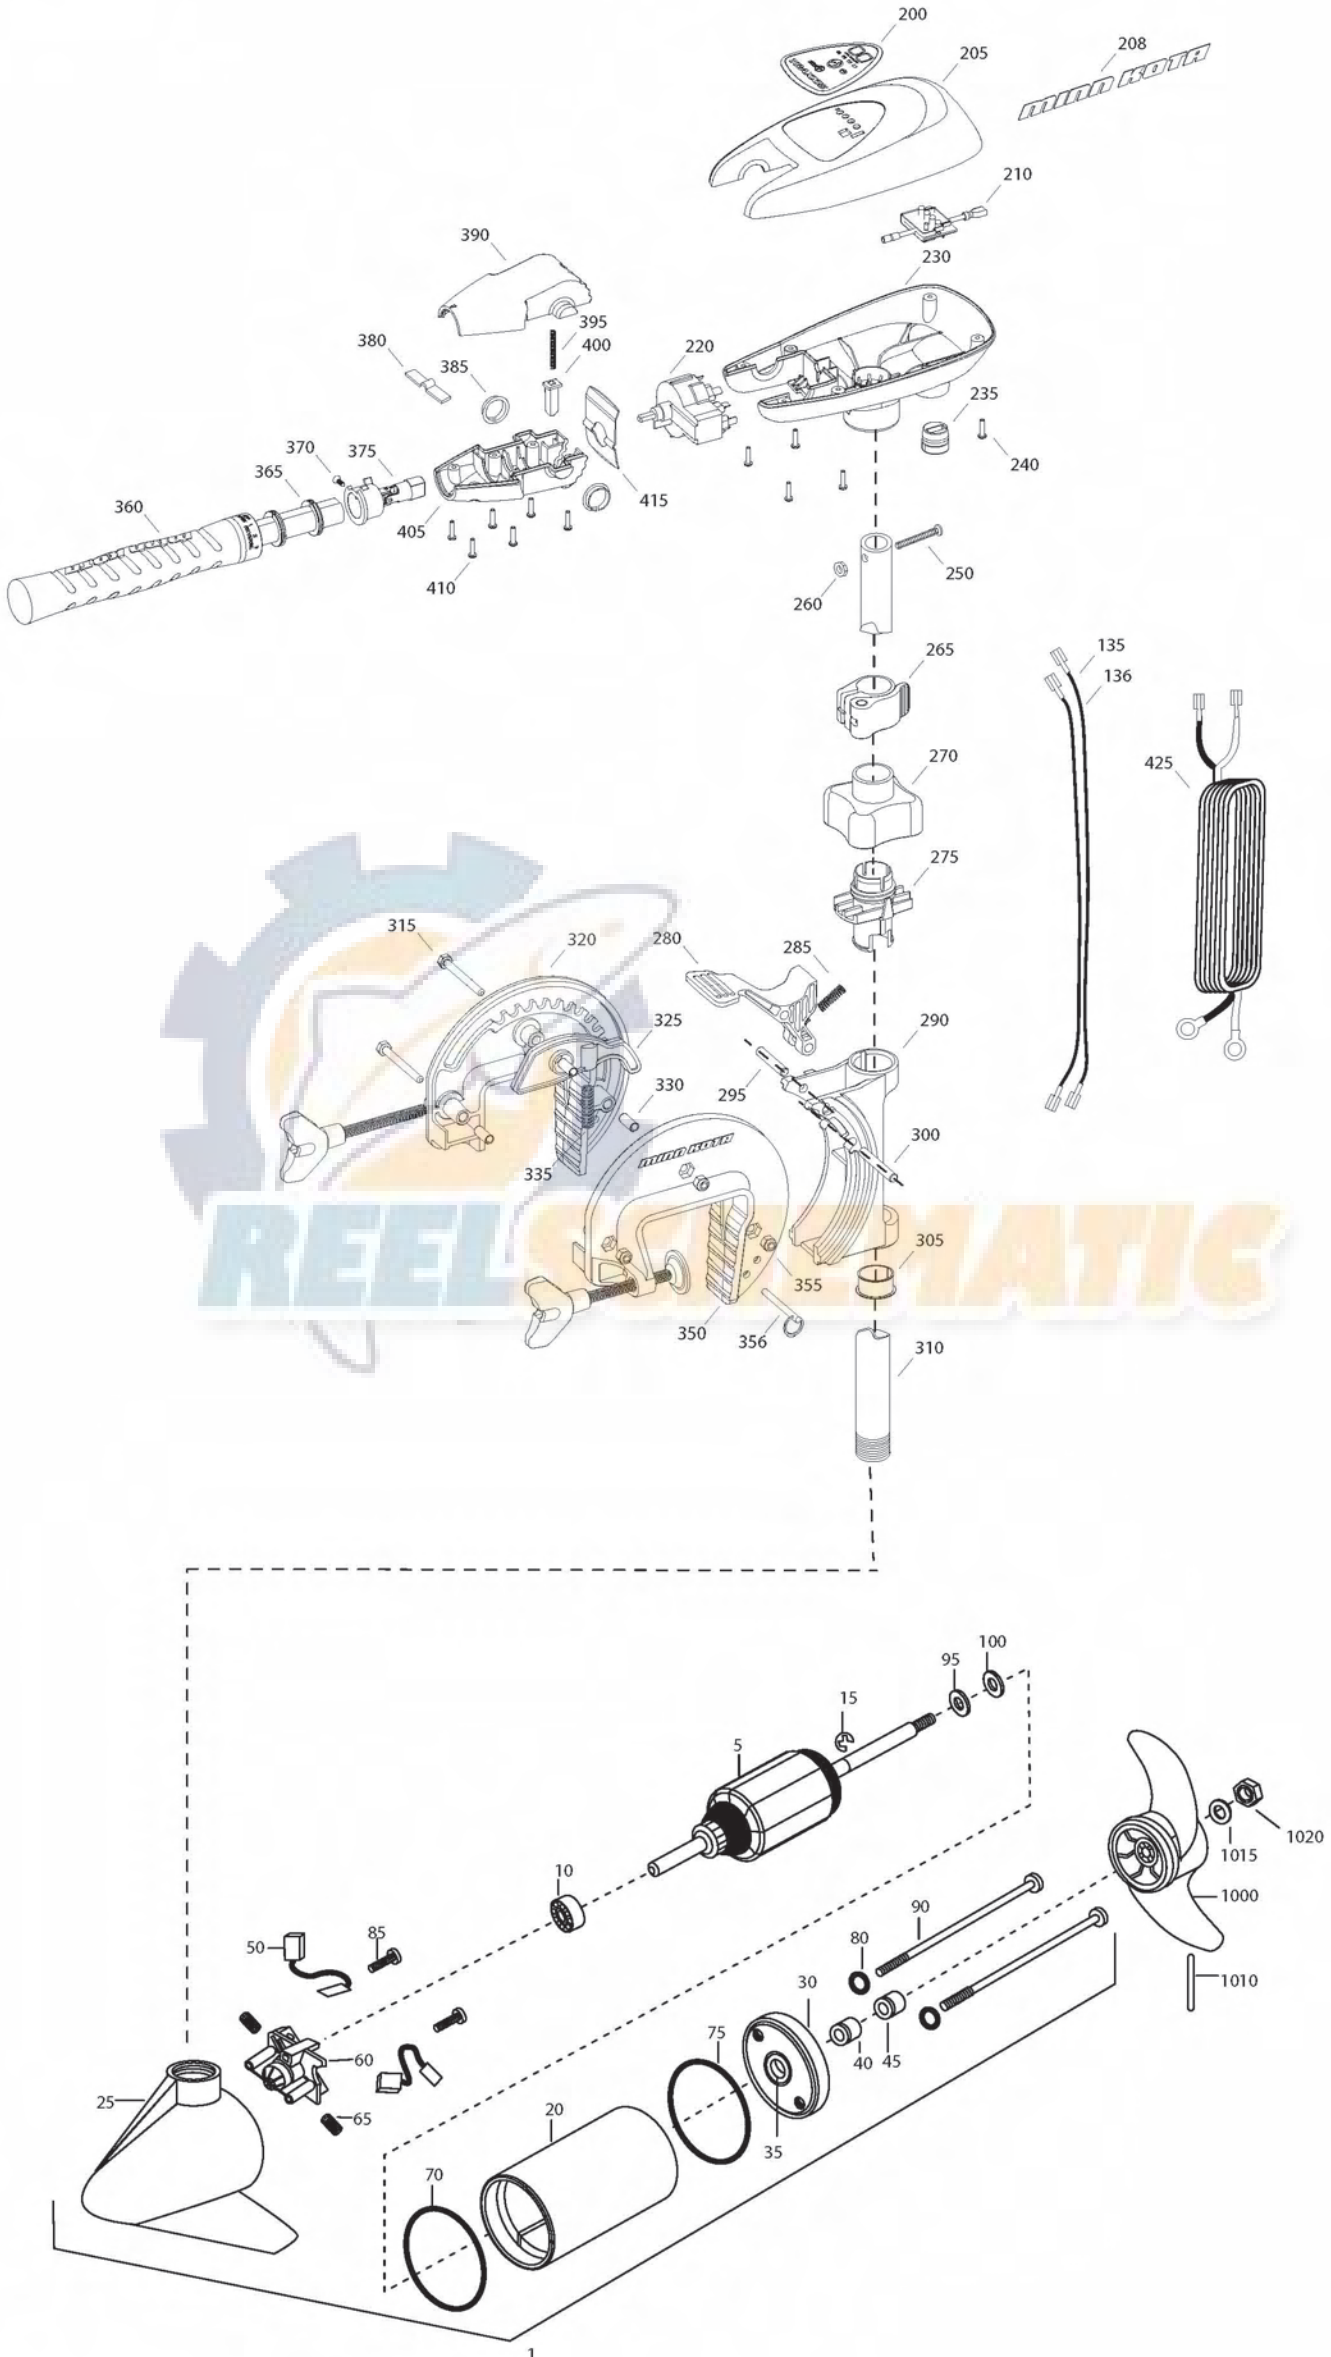

TRAXXIS 45/SC
45 LBS THRUST
12 VOLT 42 AMPS
36" SHAFT

for use with "L" serial numbers
2-year warranty

In the U.S.A., replacement parts may be ordered directly from MINN KOTA Parts Dept., 121 Power Drive, P.O. Box 8129 Mankato, Minnesota 56002-8129. In Canada, parts may be ordered from any of the Canadian Authorized Service Centers shown on the enclosed list. Be sure to provide the MODEL and SERIAL numbers of your motor when ordering parts. Please use the correct part numbers from the parts list. Payment for any parts ordered from the MINN KOTA parts department, may be by cash, personal check, Discover Card, MasterCard or VISA. To order, call 1-800-227-6433 or FAX 1-800-527-4464.

Fuera de los Estados Unidos, consultar la lista anexa para ubicar el Centro de servicio autorizado MINN KOTA. No dejar de incluir el número del MODELO y el número de SERIE del motor para el cual se solicitan las piezas. Usar siempre los números de pieza correctos indicados en la lista de piezas.

Item	P/N	Description	Qty	Item	P/N	Description	Qty	Item	P/N	Description	Qty	Item	P/N	Description	Qty
1	2069250	12V Motor 36" FW	1	355	2263104	Nut, 1/4-20, nylock, Zinc	3								
5	2-100-202	Armature assembly	1	356	2062604	Pin, stop	1								
10	140-010	Bearing	1												
15	788-015	Retaining ring	1	■	2990956	Handle assy, SC [360-410]	1								
20	2-200-079	Center housing assembly	1	360	2990451	Grip/handle assy, SC [360-375]	1								
25	2-300-132	Brush end housing assembly	1	365	2060015	Bearing, handle	2								
30	2-400-187	Plain end housing assembly	1	370	2063405	Screw, #6 PFH SS	1								
35	144-049	Flange bearing	1	375	2884091	Yoke / spider assy, 5SPD	1								
40	880-003	Seal	1	380	2302742	Spring, detent, off	1								
45	880-006	Seal with shield	1	385	2060005	Bearing, handle pivot	2								
50	188-052	Brush	2	390	2060900	Handle pivot, top	1								
55	N/A			395	2302745	Spring, release button	1								
60	738-030	Brush plate assembly	1	400	2063700	Button, release	1								
65	975-032	Brush spring	2	405	2060905	Handle pivot, bottom	1								
70	701-041	O-ring, motor, front	1	410	2303412	Screw, #6 x 5/8 SS	6								
75	701-039	O-ring, motor, rear	1												
80	701-007	O-ring, thru-bolt	2	415	2062715	Spring, handle pivot	1								
85	830-001	Screw, 8-32	2	425	2992524	Leadwire assy, includes [235]	1								
90	830-078	Thru-bolt	2												
95	990-067	Washer, steel	2	■	1378121	Propeller kit									
100	990-070	Washer, nyatron	2	1000	2061122	Propeller	1								
135	640-001	Leadwire, black	1	1010	2092600	Drive pin, small	1								
136	640-111	Leadwire, red	1	1015	2151726	Washer, prop, small	1								
■	2883460	Seal and O-ring Kit		1020	2053101	Nut, nylock, prop, small	1								
200	2065678	Decal, c-box cover	1												
205	2060295	C-box cover	1												
208	2325665	Decal - MinnKota	2												
210	2074070	Battery meter, 12v FW	1												
220	2064028	Switch 5 speed	1												
230	2062505	Control box, 5 SPD, FW	1												
235	2062905	Strain relief	1												
240	2303412	Screw, #6 x 5/8 SS	6												
250	2383407	Screw, #10-24 x 2 SS	1												
260	2383124	Nut, 10-24, nylock, SS	1												
265	2991521	Cam lock/depth collar assy	1												
■	2991795	Bracket assy, Composite [270-356]	1												
270	2060100	Knob, steering tension, soft	1												
275	2068400	Collet	1												
280	2064200	Lock arm	1												
285	2062701	Spring, lock arm	1												
290	2061821	Hinge	1												
295	2062602	Pin, lock, Zinc	1												
300	2062602	Pin, lock, Zinc	1												
305	2037301	Bushing, hinge	1												
310	2032052	Tube 36"	1												
315	2063500	Bolt 1/4-20 x 2 3/8", Zinc	3												
320	2771950	Bracket, right, FW	1												
325	2067905	Cam deactivator	1												
330	2067306	Bushing, dowel 1/4 x 1/2	3												
335	2062700	Spring, cam deactivator	1												
■	2881380	Clamp screw kit	2 per kit												
350	2771955	Bracket, left, FW	1												

* This item is part of an assembly. This item cannot be sold separately due to machining and /or assembly that is required.