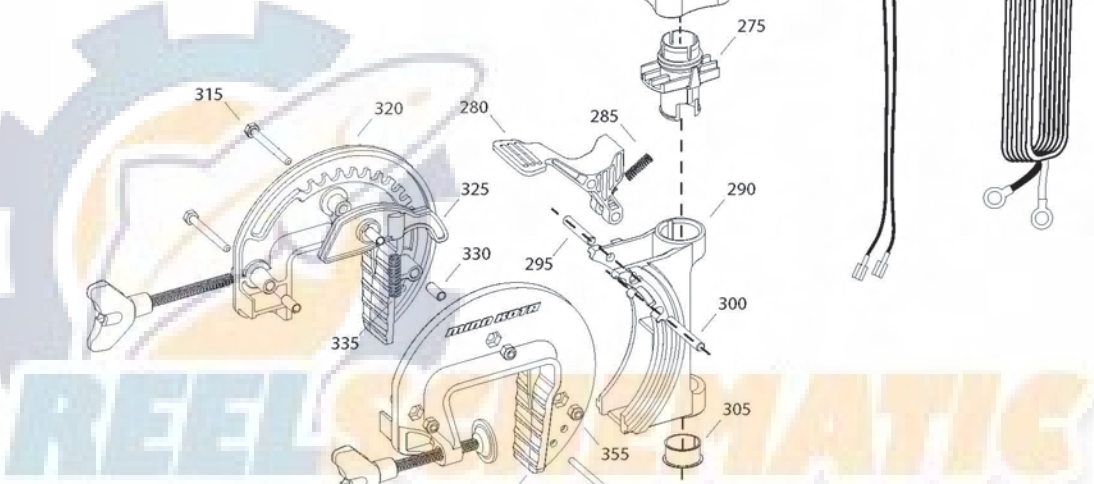

**TRAXXIS 45/SC**  
**45 LBS THRUST**  
**12 VOLT 42 AMPS**  
**36" SHAFT**

for use with "L" serial numbers  
2-year warranty

In the U.S.A., replacement parts may be ordered directly from MINN KOTA Parts Dept., 121 Power Drive, P.O. Box 8129 Mankato, Minnesota 56002-8129. In Canada, parts may be ordered from any of the Canadian Authorized Service Centers shown on the enclosed list. Be sure to provide the MODEL and SERIAL numbers of your motor when ordering parts. Please use the correct part numbers from the parts list. Payment for any parts ordered from the MINN KOTA parts department, may be by cash, personal check, Discover Card, MasterCard or VISA. To order, call 1-800-227-6433 or FAX 1-800-527-4464.