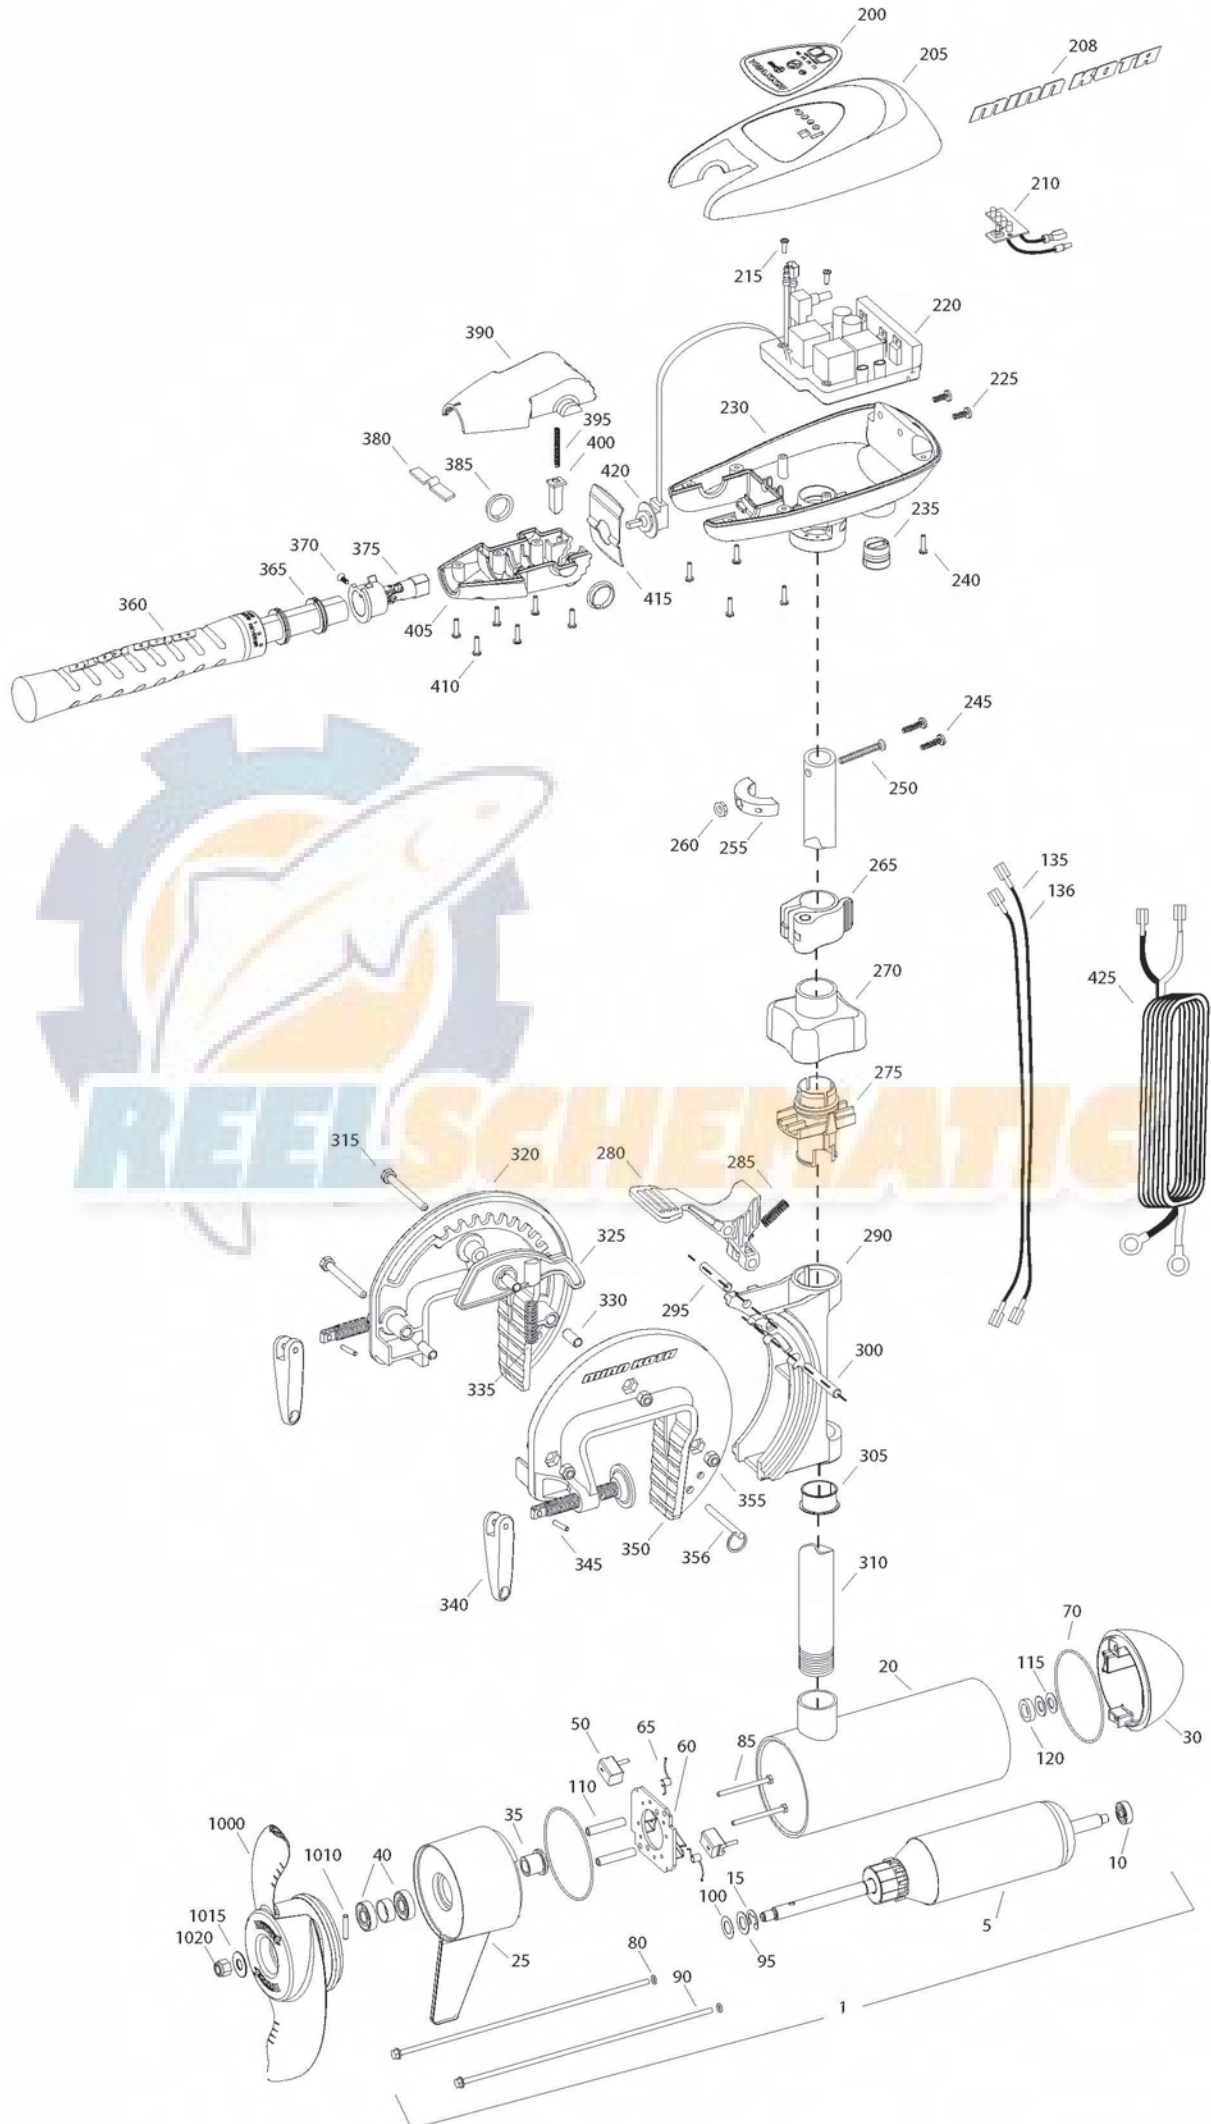

TRAXXIS 80
80 LBS THRUST
24 VOLT 56 AMPS
42" SHAFT

for use with "L" serial numbers
2-year warranty

In the U.S.A., replacement parts may be ordered directly from MINN KOTA Parts Dept., 121 Power Drive, P.O. Box 8129 Mankato, Minnesota 56002-8129. In Canada, parts may be ordered from any of the Canadian Authorized Service Centers shown on the enclosed list. Be sure to provide the MODEL and SERIAL numbers of your motor when ordering parts. Please use the correct part numbers from the parts list. Payment for any parts ordered from the MINN KOTA parts department, may be by cash, personal check, Discover Card, MasterCard or VISA. To order, call 1-800-227-6433 or FAX 1-800-527-4464.

Fuera de los Estados Unidos, consultar la lista anexa para ubicar el Centro de servicio autorizado MINN KOTA. No dejar de incluir el número del MODELO y el número de SERIE del motor para el cual se solicitan las piezas. Usar siempre los números de pieza correctos indicados en la lista de piezas.

Item	P/N	Description	Qty	Item	P/N	Description	Qty	Item	P/N	Description	Qty	Item	P/N	Description	Qty
1	2316216	24V Motor 36" FW	1	330	2067306	Bushing, dowel 1/4 x 1/2	3								
5	2-100-214	Armature assembly	1	335	2062700	Spring, cam deactivator	1								
10	140-010	Bearing	1	■	2771303	Clamp screw kit	2 per kit								
15	788-040	Retaining ring	1	340	2050925	Handle, clamp	2								
20	2-200-160	Center housing assembly	1	345	2052625	Roll pin	2								
25	2-300-160	Brush end housing assembly	1	350	2771947	Bracket, left, FW	1								
30	421-276	Plain end housing assembly STD	1	355	2263104	Nut, 1/4-20, nylock, Zinc	3								
35	144-017	Flange bearing	1	356	2062604	Pin, stop	1								
40	880-025	Seal	2												
50	188-094	Brush	2	■	2990957	Handle assy, VARS [360-410]	1								
60	9-738-004	Brush plate assembly	1	360	2990456	Grip/handle assy, VARS [360-375]	1								
65	975-041	Brush spring	2	365	2060015	Bearing, handle	2								
70	701-043	O-ring, motor	2	370	2063405	Screw, #6 PFH SS	1								
80	701-009	O-ring, thru-bolt	2	375	2884092	Yoke / spider assy, VARS	1								
85	830-027	Screw, 10-32 x 2	2	380	2302742	Spring, detent, off	1								
90	830-094	Thru-bolt	2	385	2060005	Bearing, handle pivot	2								
95	990-051	Washer, steel	2	390	2060900	Handle pivot, top	1								
100	990-052	Washer, nylatron	2	395	2302745	Spring, release button	1								
110	973-025	Spacer, brush plate	2	400	2063700	Button, release	1								
115	992-010	Washer, Belleville	2	405	2060905	Handle pivot, bottom	1								
120	990-045	Spacer, thrust	1	410	2303412	Screw, #6 x 5/8 SS	6								
135	640-015	Leadwire, black	1												
136	640-119	Leadwire, red	1	415	2062715	Spring, handle pivot	1								
■	2889460	Seal and O-ring Kit		420	2061700	Washer, pot holder	1								
				425	2992523	Leadwire assy, includes [235]	1								
200	2065699	Decal, c-box cover	1												
205	2060295	C-box cover	1	■	1378132	Propeller kit WW2									
208	2325665	Decal - MinnKota	2	■	2994878	Propeller bag assy									
210	2074071	Battery meter, 24v FW	1	1000	2331160	Propeller WW2	1								
215	3043427	Screw, #8 x 7/8 SS	2	1010	2262658	Drive pin, large	1								
220	2184007	Control board, 24/36v	1	1015	2091701	Washer, prop, large	1								
225	2303434	Screw, #8-30 x 5/8 SS	2	1020	2093101	Nut, nylock, prop, large	1								
230	2062501	Control box, VARS, FW	1												
235	2062905	Strain relief	1												
240	2303412	Screw, #6 x 5/8 SS	6												
245	2263434	Screw, #8 x 1 SS	2												
250	2383407	Screw, #10-24 x 2 SS	1												
255	2061515	Collar, c-box	1												
260	2383124	Nut, 10-24, nylock, SS	1												
265	2991521	Cam lock/depth collar assy	1												
■	2991796	Bracket assy, aluminum [270-356]	1												
270	2060100	Knob, steering tension, soft	1												
275	2068400	Collet	1												
280	2064200	Lock arm	1												
285	2062701	Spring, lock arm	1												
290	2061821	Hinge	1												
295	2062602	Pin, lock, Zinc	1												
300	2062602	Pin, lock, Zinc	1												
305	2037301	Bushing, hinge	1												
310	2032053	Tube 42"	1												
315	2063500	Bolt 1/4-20 x 2 3/8", Zinc	3												
320	2771941	Bracket, right, FW	1												
325	2067905	Cam deactivator	1