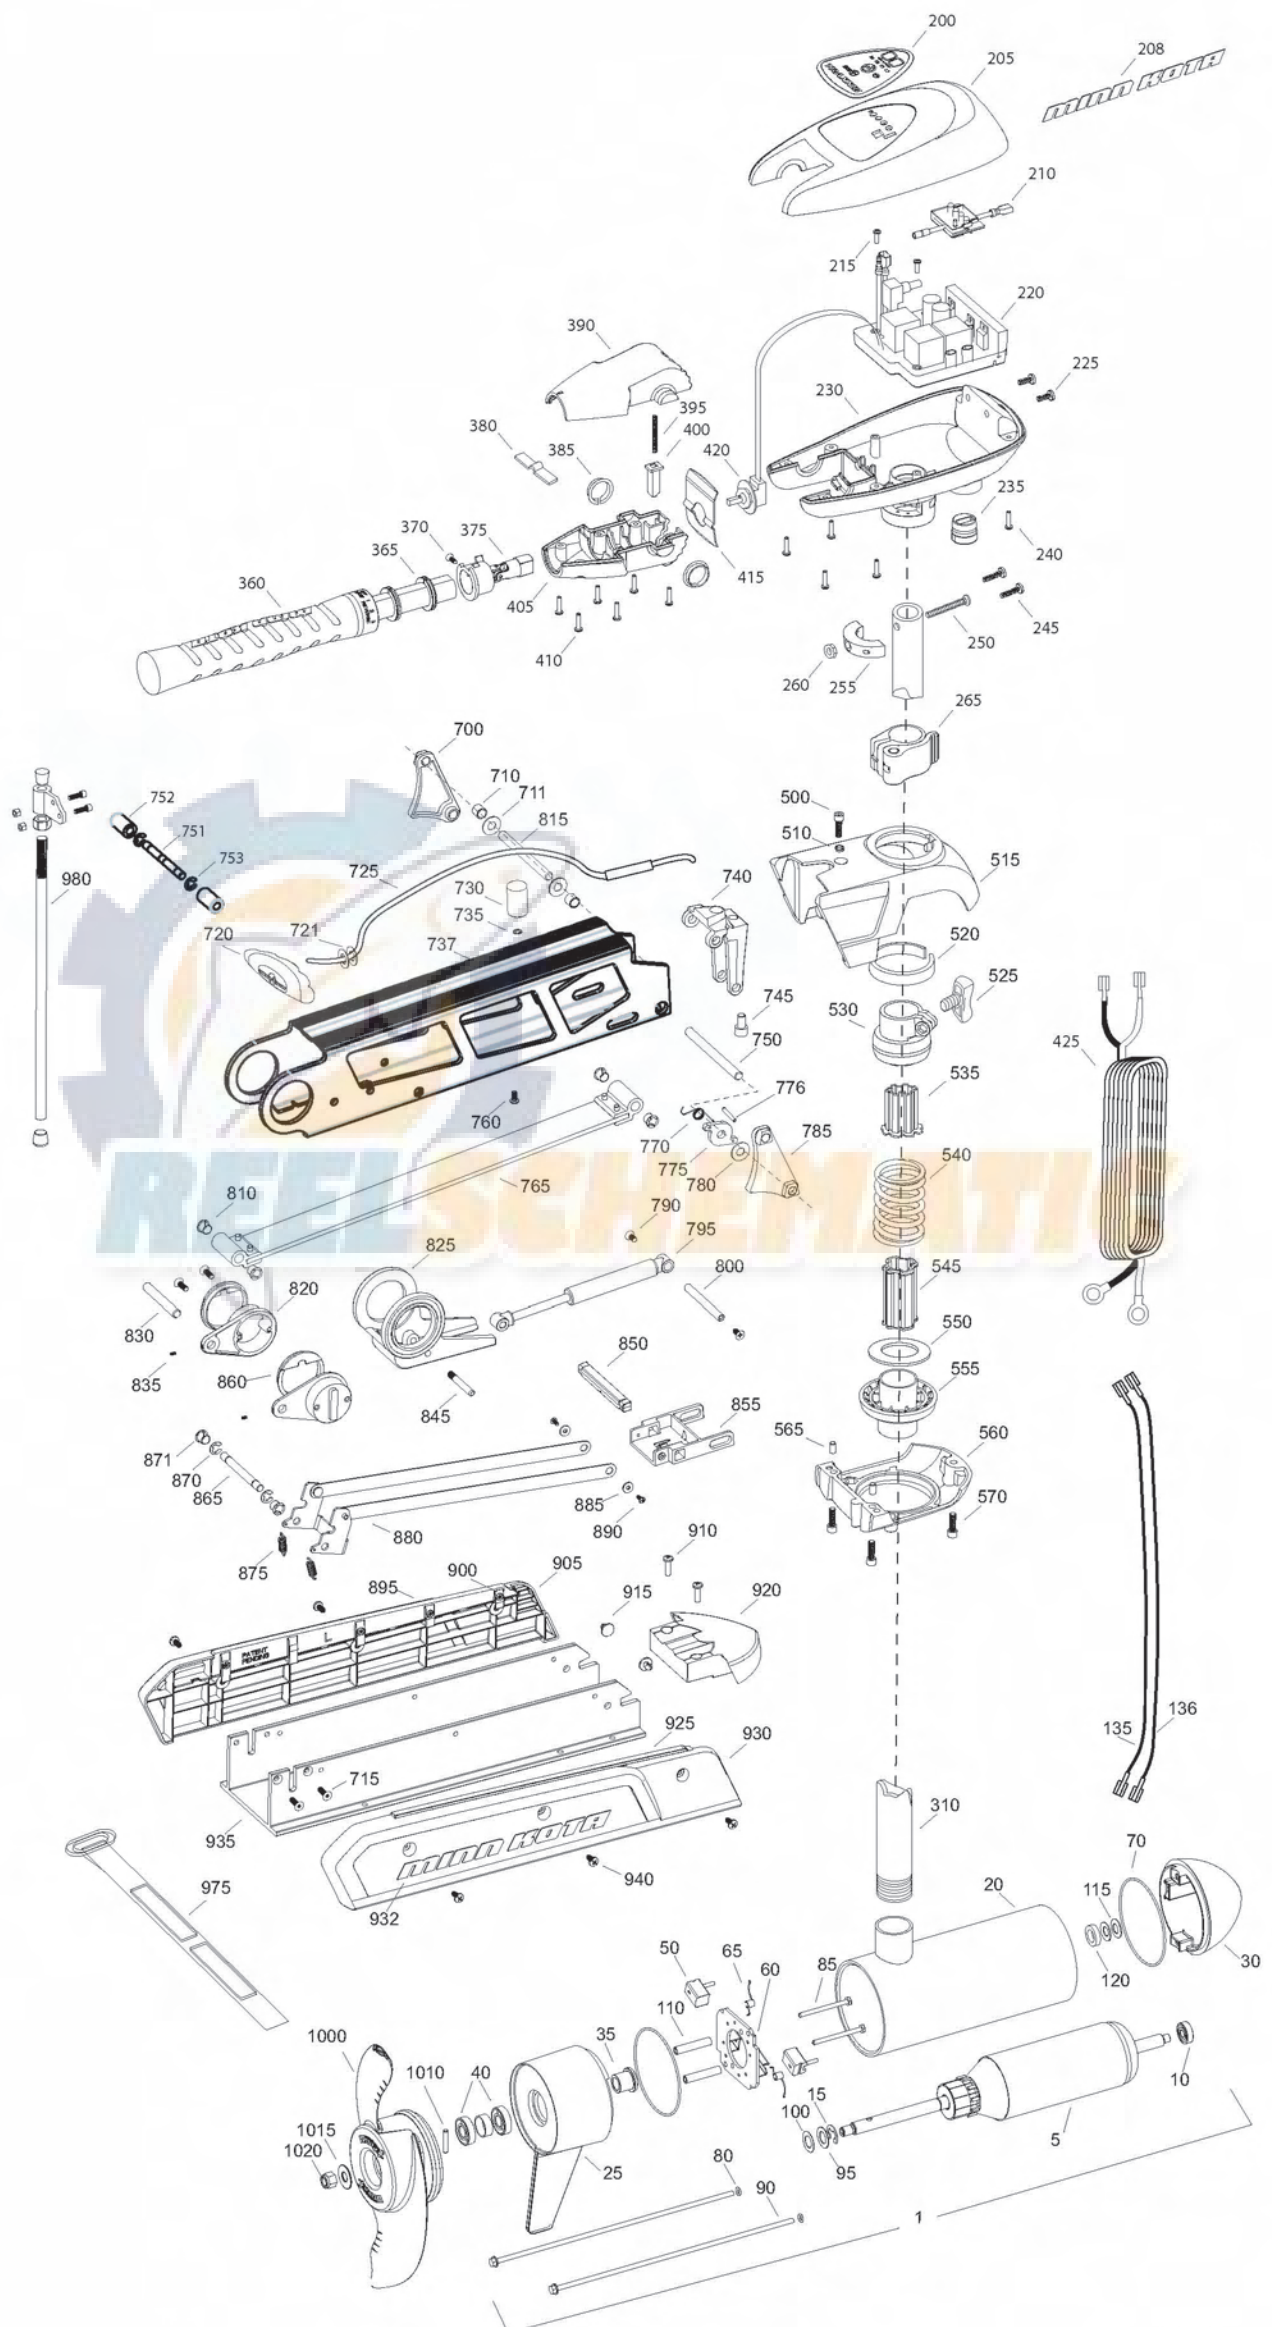

RT80/SF and RT101/SF
80 and 101 LBS THRUST
24-v/56 amps and 36-v/46 amps
52" or 62" SHAFT

for use with "L" serial numbers
2-year warranty

Item	P/N	Description	Qty	Item	P/N	Description	Qty	Item	P/N	Description	Qty	Item	P/N	Description	Qty
80# Motor				200	2195659	Decal, c-box cover 80#	1	■	2991749	Mount, Fortrex, Short 52" [700-940]	1	■	2993911	Sideplate assembly, short, left, sw	1
1	2316226	24V Motor 62" SW	1		2095604	Decal, c-box cover 101#	1	■	2991750	Mt, Fortrex, Long 80# 62" [700-940]	1		2993916	Sideplate assembly, long, left, sw	1
5	2-100-214	Armature assembly	1	205	2060296	C-box cover	1	■	2991751	Mt, Fortrex, Long 101# 62" [700-940]	1	895	2288625	Support, left sideplate	1
10	140-010	Bearing	1	208	2325666	Decal - MinnKota	2	700	2280800	Link, bowguard mount, left	1	900	2283408	Screw 8 x 3/8	8
15	788-040	Retaining ring	1	210	2074081	Battery meter, 24v SW	1	710	2287303	Bushing, upper pins	2	905	2283911	Sideplate, short, left, sw	1
20	2-200-397	Center housing assembly	1		2074082	Battery meter, 36v SW	1	711	2287304	Bushing, delrin	2		2283916	Sideplate, long, left, sw	1
25	2-300-340	Brush end housing assembly	1	215	2043427	Screw, #8 x 7/8 SS	2	715	2283400	Screw, 1/4-20 x 3/4 FHSC	4	910	2073408	Screw 1/4-20 x 7/8	2
30	421-376	Plain end housing assembly STD	1	220	2184007	Control board, 24/36v	1	720	2880400	Pull grip assembly	1	915	2286700	Plug, spacer	2
35	144-017	Flange bearing	1	225	2303434	Screw, #8-30 x 5/8 SS	2	721	2261732	Washer	2	920	2283900	Ramp, motor	1
40	880-025	Seal	2	230	2062503	Control box, VARS, SW	1	725	2771601	Rope assembly	1	■	2993921	Sideplate assembly, short, right, sw	1
50	188-094	Brush	2	235	2062905	Strain relief	1	730	2281516	Spacer, inner arm	1		2993926	Sideplate assembly, long, right, sw	1
60	9-738-004	Brush plate assembly	1	240	2303412	Screw, #6 x 5/8 SS	6	735	2281702	Washer, lock 1/4	1	925	2288620	Support, right sideplate	1
65	975-041	Brush spring	2	245	2263434	Screw, #8 x 1 SS	2	737	2284202	Outer arm, short, 52"	1	930	2283921	Sideplate, short, right, sw	1
70	701-043	O-ring, motor	2	250	2263406	Screw, #10-24 x 2 SS	1		2284212	Outer arm, long, 62"	1		2283926	Sideplate, long, right, sw	1
80	701-009	O-ring, thru-bolt	2	255	2061517	Collar, c-box	1	740	2992302	Rope guide assembly	1	932	2285501	Decal, Sideplate, sw	2
85	830-027	Screw, 10-32 x 2	2	260	2333101	Nut, 10-24, nylock, SS	1	745	2281530	Insert, threaded	1	935	2281902	Base extrusion, short, 52"	1
90	830-094	Thru-bolt	2	265	2991521	Cam lock/depth collar assy	1	750	2282608	Pin, 7/16 x 5 5/32	1			Base extrusion, long, 62"	1
95	990-051	Washer, steel	2					751	2282602	Pin, 3/8 x 3 3/4	1	940	2323405	Screw 1/4-20 x 1/2	6
100	990-052	Washer, nylatron	2	310	2002014	Tube Composite 52"	1	752	2261505	Spacer	2				
110	973-025	Spacer, brush plate	2		2002015	Tube Composite 62"	1	753	2263011	E-ring, 3/8 shaft	2	975	2773806	Strap hold down	1
115	992-010	Washer, Belleville	2	■	2990957	Handle assy, VARS [360-410]	1	760	2223418	Screw, 1/4-20 x 1/2 BHCS	1	980	2991928	Bracket stabilizer assembly	1
120	990-045	Spacer, thrust	1	360	2990456	Grip/handle assy, VARS [360-375]	1	765	2993819	Inner arm assembly, short, 52"	1				
135	640-021	Leadwire, black	1	365	2060015	Bearing, handle	2		2993821	Inner arm assembly, long, 62"	1	■	1378132	Propeller kit WW2	
136	640-126	Leadwire, red	1	370	2063405	Screw, #6 PFH SS	1	770	2042711	Spring, torsion	1	■	2994876	Propeller bag assy	
■	2889460	Seal and O-ring Kit		375	2884092	Yoke / spider assy, VARS	1	775	2283620	Latch, safety	1	1000	2331160	Propeller WW2	1
101# Motor				380	2302742	Spring, detent, off	1	776	2282611	Spring, safety latch	1	1010	2262658	Drive pin, large	1
1	2316286	36V Motor 62" SW	1	385	2060005	Bearing, handle pivot	2	780	2281704	Washer 7/16 nylon	1	1015	2091701	Washer, prop, large	1
5	2-100-216	Armature assembly	1	390	2060900	Handle pivot, top	1	785	2280805	Link, bowguard mount, right	1	1020	2198401	Nut, nylock, prop, Anode	1
10	140-010	Bearing	1	395	2302745	Spring, release button	1	790	2283410	Screw 1/4-20 x 1/2 PFH	2				
15	788-040	Retaining ring	1	400	2063700	Button, release	1	795	2288400	Gas spring (cylinder), 80/101#, short	1	■	2994830	Bag assembly	1
20	2-200-310	Center housing assembly	1	405	2060905	Handle pivot, bottom	1		2288401	Gas spring (cylinder), 80#, long mt	1				
25	2-300-340	Brush end housing assembly	1	410	2303412	Screw, #6 x 5/8 SS	6		2288402	Gas spring (cylinder), 101#, long mt	1				
30	421-376	Plain end housing assembly STD	1	415	2062715	Spring, handle pivot	1	800	2282610	Pin, upper, shock	1				
35	144-017	Flange bearing	1	420	2061700	Washer, pot holder	1	810	2280005	Bearing, nyliner 7/16"	4				
40	880-025	Seal	2	425	2992521	Leadwire assy	1	815	2282600	Pin, 7/16 x 4 7/8	1				
50	188-094	Brush	2	■	2991768	Bowguard Assembly SW [500-570]	1	820	2281932	Bracket, rear pivot	2				
60	9-738-004	Brush plate assembly	1	500	2263422	Screw, 5/16 x 1 SHCS	1	825	2281501	Yoke, shock mount	1				
65	975-041	Brush spring	2	510	2281700	Washer, 5/16 highcollar lock	1	830	2282606	Pin, 7/16 x 4 1/2	1				
70	701-043	O-ring, motor	2	515	2281943	Bowguard top	1	835	2283402	Screw, set, 6-32 x 1/4	2				
80	701-009	O-ring, thru-bolt	2	520	2280001	Bearing, Bowguard top	1	845	2282604	Pin, Knurled 5/16 x 2	1				
85	830-027	Screw, 10-32 x 2	2	525	2011366	Knob, ss	1	850	2283615	Latch bar	1				
90	830-096	Thru-bolt	2	530	2261525	Spring sleeve, upper	1	855	2283610	Bracket - latch/strap, rope pull	1				
95	990-051	Washer, steel	2	535	2264702	Tube insert, upper	1	860	2287300	Bushing, rear pivot	2				
100	990-052	Washer, nylatron	2	540	2262705	Spring, bowguard	1	865	2282602	Pin, 3/8 x 3 3/4	1				
110	973-025	Spacer, brush plate	2	545	2282000	Tube insert, lower	1	870	2263011	E-ring, 3/8 shaft	2				
115	992-010	Washer, Belleville	2	550	2281525	Spacer, lower spring	1	871	2280008	Bearing, Iglide	2				
120	990-045	Spacer, thrust	1	555	2281520	Spring sleeve, lower	1	875	2282720	Spring, extension	2				
135	640-021	Leadwire, black	1	560	2991726	Bowguard bottom	1	880	2773600	Latch strap assembly, short	1				
136	640-126	Leadwire, red	1	565	2262632	Spring pin 1/4 x 5/8, ss	2		2773601	Latch strap assembly, Long	1				
■	2889460	Seal and O-ring Kit		570	2263422	Screw, 5/16 x 1, ss	3	885	2261732	Washer 8, nylon	2				
								890	2373450	Screw 8-18 x 3/8	2				