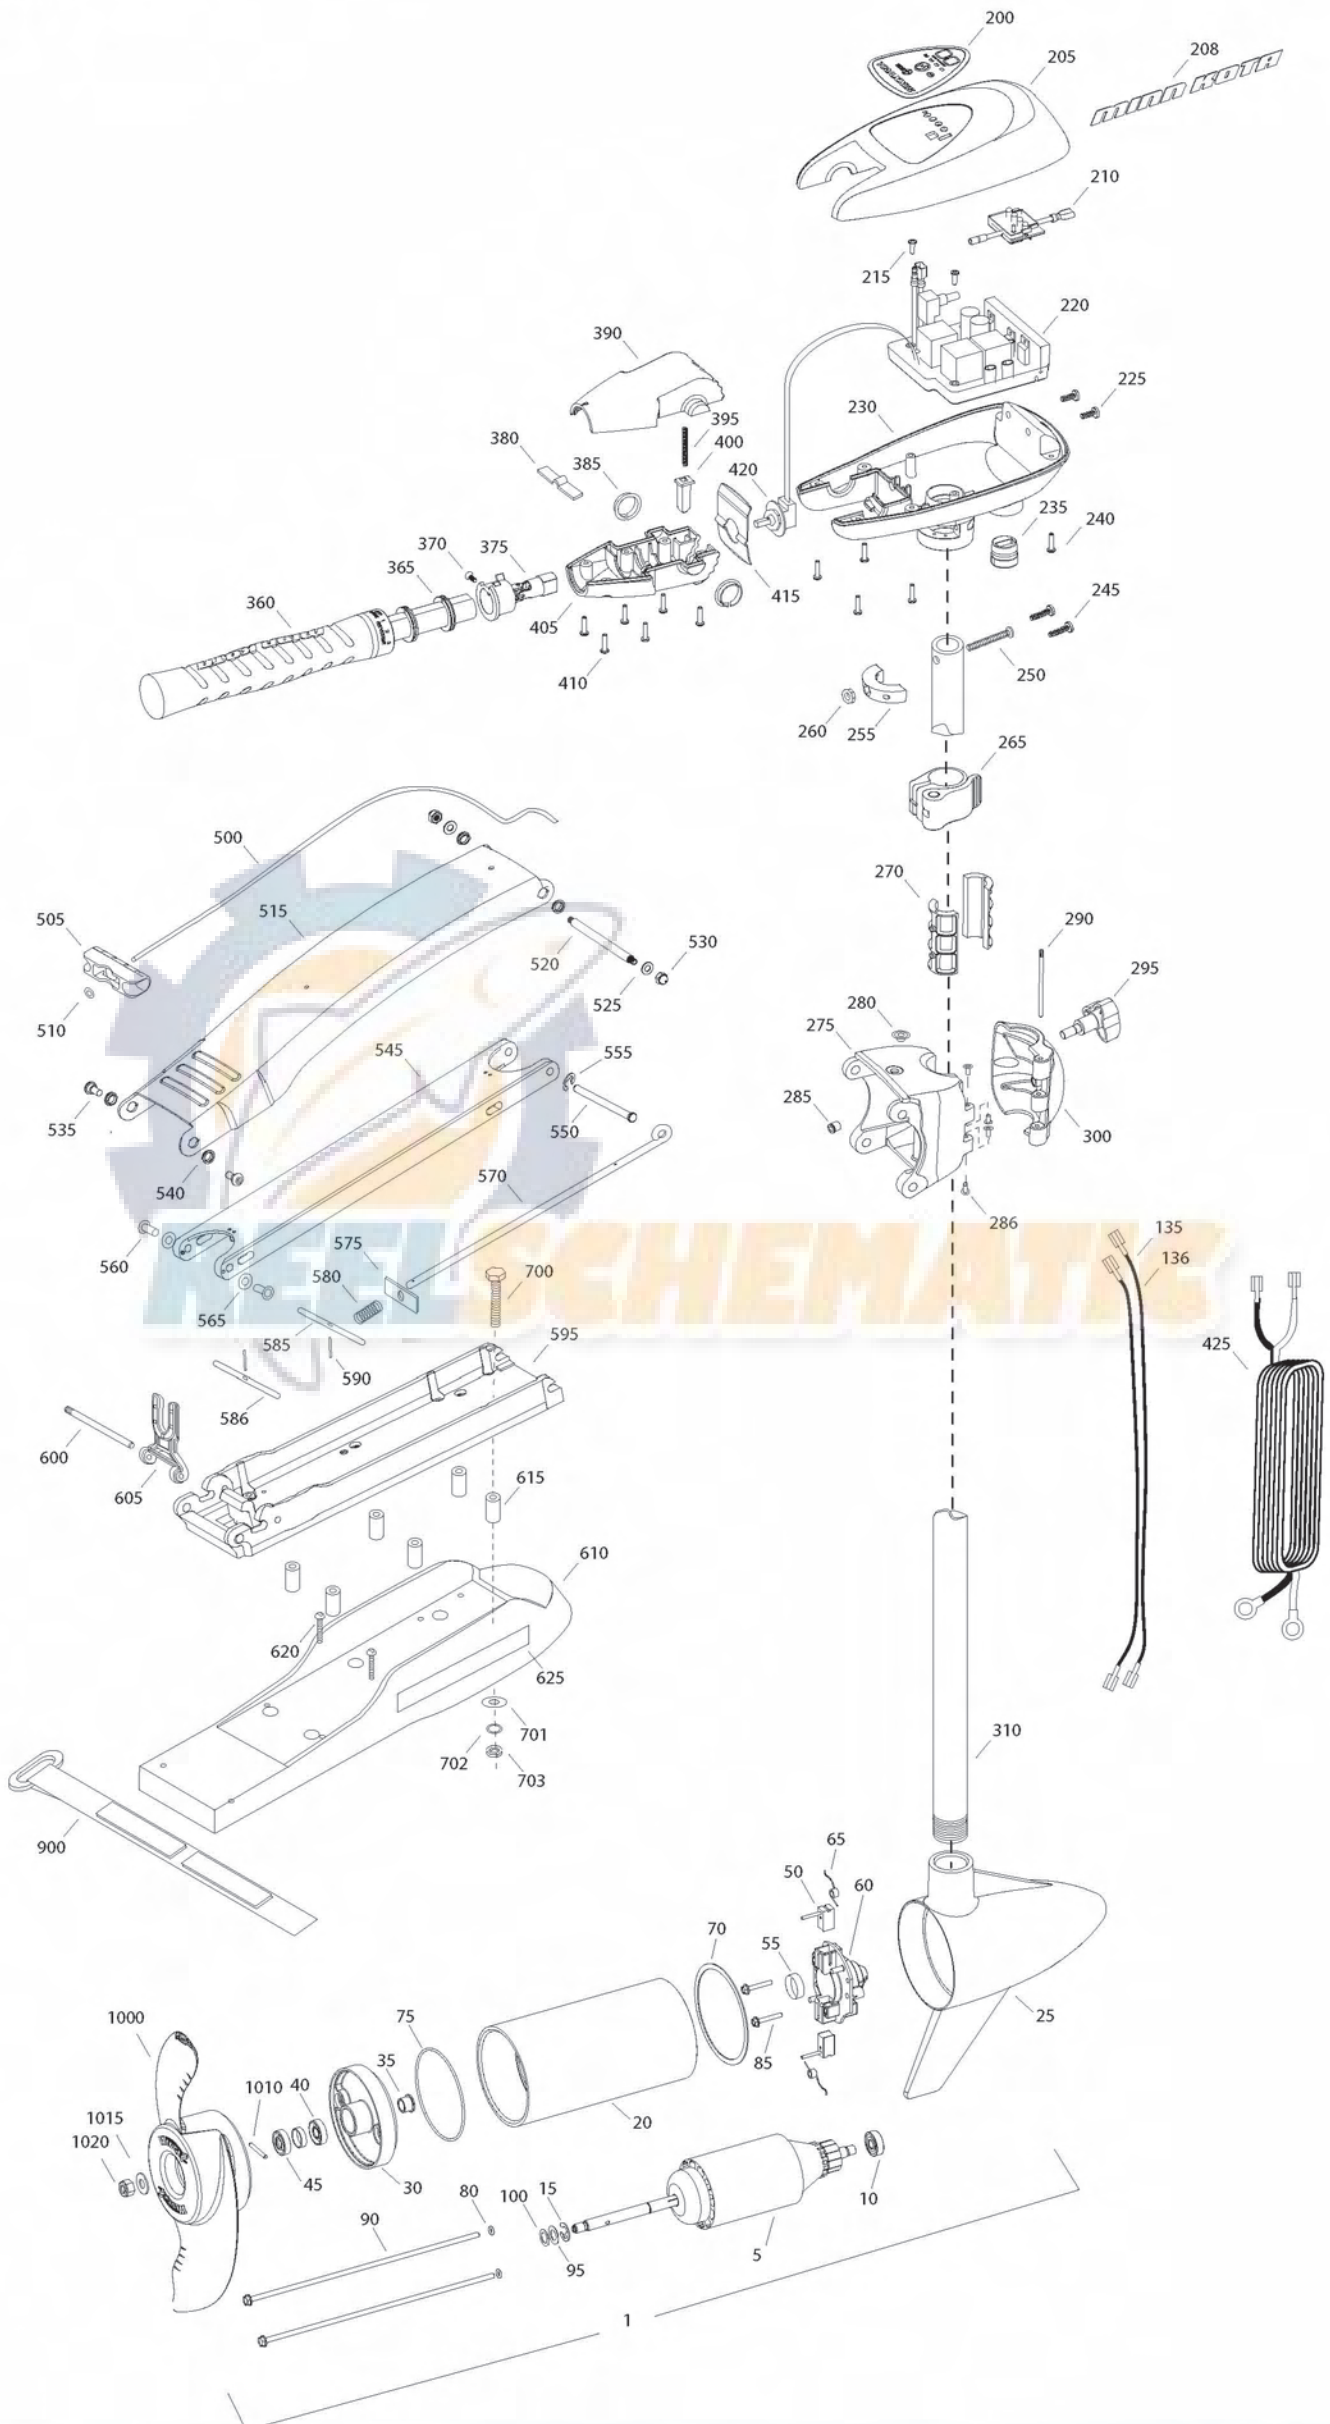

RT55/SM LATCH & DOOR
55 LBS THRUST
12 VOLT 50 AMPS
52" SHAFT

for use with "L" serial numbers
2-year warranty

Item	P/N	Description	Qty	Item	P/N	Description	Qty	Item	P/N	Description	Qty
1	2097095	12V Motor 52" SW	1	■	2990957	Handle assy, VARS [360-410]	1	■	1378131	Propeller kit WW2	
5	2-100-121	Armature assembly	1	360	2990456	Grip/handle assy, VARS [360-375]	1	■	2994875	Propeller bag assy	
10	140-010	Bearing	1	365	2060015	Bearing, handle	2	1000	2091160	Propeller WW2	1
15	788-015	Retaining ring	1	370	2063405	Screw, #6 PFH SS	1	1010	2092600	Drive pin, small	1
20	2-200-301	Center housing assembly	1	375	2884092	Yoke / spider assy, VARS	1	1015	2151726	Washer, prop, small	1
25	421-336	Brush end housing assembly	1	380	2302742	Spring, detent, off	1	1020	2198400	Nut, nylock, prop, Anode	1
30	2-400-337	Plain end housing assembly	1	385	2060005	Bearing, handle pivot	2				
35	144-049	Flange bearing	1	390	2060900	Handle pivot, top	1				
40	880-003	Seal	1	395	2302745	Spring, release button	1				
45	880-006	Seal with shield	1	400	2063700	Button, release	1				
50	188-036	Brush	2	405	2060905	Handle pivot, bottom	1				
55	725-050	Paper tube	1	410	2303412	Screw, #6 x 5/8 SS	6				
60	738-036	Brush plate assembly	1								
65	975-040	Brush spring	2	415	2062715	Spring, handle pivot	1				
70	337-036	Gasket	1	420	2061700	Washer, pot holder	1				
75	701-081	O-ring, motor	1	425	2992523	Leadwire assy	1				
80	701-008	O-ring, thru-bolt	2								
85	830-007	Screw, 8-32	2	■	2991845	Mount, Bow Assy					
90	830-042	Thru-bolt	2			[500-625]					
95	990-067	Washer, steel	2	500	2251601	Rope	1				
100	990-070	Washer, nylatron	2	505	2150400	Pull grip	1				
135	640-008	Leadwire, black	1	510	2151700	Washer	1				
136	640-107	Leadwire, red	1	515	2264244	Arm, upper, std, sw	1				
■	2888460	Seal and O-ring Kit		520	2262604	Pin, bowguard, upper	1				
				525	2261722	Washer, 5/16", ss	2				
200	2195654	Decal, c-box cover	1	530	2223100	Nut, 5/16-18 SS	2				
205	2060296	C-box cover	1	535	2263500	Bolt, shoulder	2				
208	2325666	Decal - MinnKota	2	540	2293501	Bushing, SS	4				
210	2074080	Battery meter, 12v SW	1	545	2994351	Arm, Lower, std, sw	1				
215	3043427	Screw, #8 x 7/8 SS	2	550	2262622	Pin, clevis ss	1				
220	2184006	Control board, 12v	1	555	2263011	E-clip, ss	1				
225	2303434	Screw, #8-30 x 5/8 SS	2	560	2267318	Bushing, nyliner	2				
230	2062503	Control box, VARS, SW	1	565	2261708	Washer, spacer, .010 thk	as reqd				
235	2062905	Strain relief	1	570	2153603	Eyeshaft, ss	1				
240	2303412	Screw, #6 x 5/8 SS	6	575	2262703	Spring stop	1				
245	2263434	Screw, #8 x 1 SS	2	580	2152701	Spring, lock bar, ss	1				
250	2263406	Screw, #10-24 x 2 SS	1	585	2233621	Lock bar, front, ss	1				
255	2061517	Collar, c-box	1	586	2233623	Lock bar, back, ss	1				
260	2333101	Nut, 10-24, nylock, SS	1	590	2152612	Spring pin, ss	2				
265	2991521	Cam lock/depth collar assy	1	595	2773983	Bowplate w/ insert, std, fw	1				
				600	2260505	Hinge pin, ss	1				
■	2991808	Hinge & door assembly [270-300]		605	2293811	Yoke, Max	1				
270	2151532	Hinge sleeve	2	610	2263917	Motor rest, std, fw	1				
275	2991782	Hinge base assembly	1	615	2261505	Spacer, motor rest	6				
280	2232315	Eyelet SS	1	620	2263434	Screw, #8, SS	2				
286	2236001	Bushing, nyliner	4	625	2065677	Decal, motor rest	2				
285	2264706	Insert, hinge base	1								
290	2262642	Pin, hinge door	1	■	2994830	Bag assembly					
295	2260902	Knob, door	1	700	2263431	Screw, 1/4-20 x 3 1/2" PPH, SS	6				
300	2261859	Hinge door	1	701	2301720	Washer, rubber mounting	6				
				702	2261713	Washer, 1/4 SS	6				
310	2002014	Tube Composite 52"	1	703	2263101	Nut, 1/4-20 Nylock, SS	6				
				900	2263804	Strap, hold down	1				