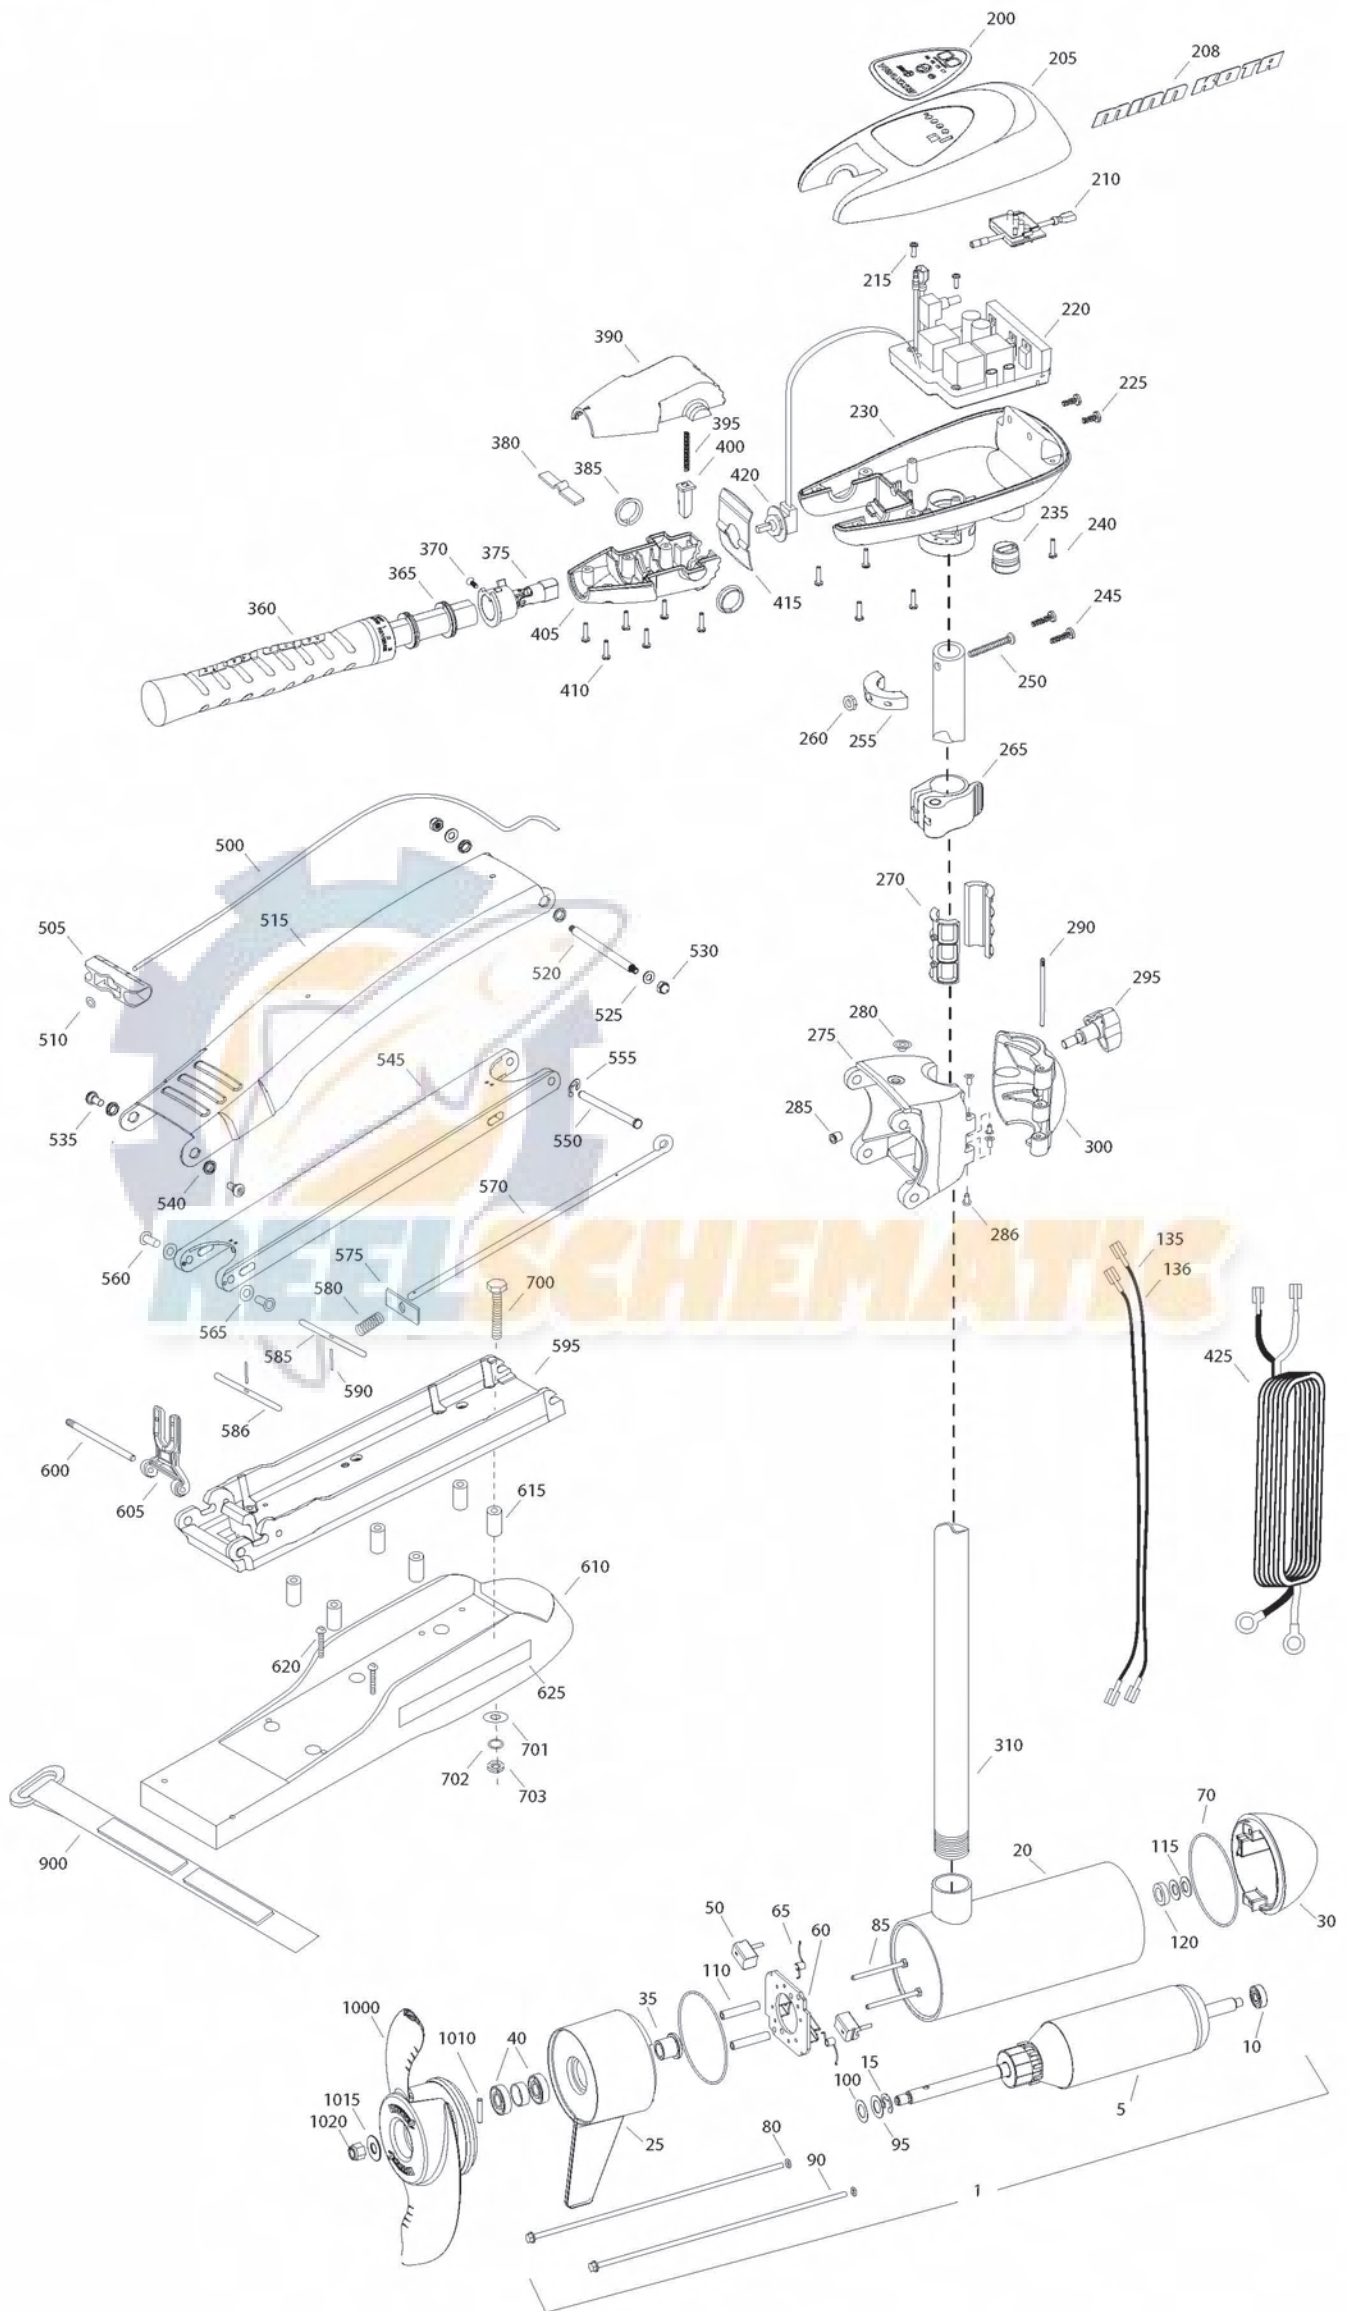

RT80/SM LATCH & DOOR  
80 LBS THRUST  
24 VOLT 56 AMPS  
52" SHAFT

for use with "L" serial numbers  
2-year warranty

Item	P/N	Description	Qty	Item	P/N	Description	Qty	Item	P/N	Description	Qty
1	2316228	24V Motor 52" SW	1	■	2990957	Handle assy, VARS [360-410]	1	■	1378132	Propeller kit WW2	
5	2-100-214	Armature assembly	1	360	2990456	Grip/handle assy, VARS [360-375]	1	■	2994876	Propeller bag assy	
10	140-010	Bearing	1	365	2060015	Bearing, handle	2	1000	2331160	Propeller WW2	1
15	788-040	Retaining ring	1	370	2063405	Screw, #6 PFH SS	1	1010	2262658	Drive pin, large	1
20	2-200-397	Center housing assembly	1	375	2884092	Yoke / spider assy, VARS	1	1015	2091701	Washer, prop, large	1
25	2-300-340	Brush end housing assembly	1	380	2302742	Spring, detent, off	1	1020	2198401	Nut, nylock, prop, Anode	1
30	421-376	Plain end housing assembly STD	1	385	2060005	Bearing, handle pivot	2				
35	144-017	Flange bearing	1	390	2060900	Handle pivot, top	1				
40	880-025	Seal	2	395	2302745	Spring, release button	1				
50	188-094	Brush	2	400	2063700	Button, release	1				
60	9-738-004	Brush plate assembly	1	405	2060905	Handle pivot, bottom	1				
65	975-041	Brush spring	2	410	2303412	Screw, #6 x 5/8 SS	6				
70	701-043	O-ring, motor	2								
80	701-009	O-ring, thru-bolt	2	415	2062715	Spring, handle pivot	1				
85	830-027	Screw, 10-32 x 2	2	420	2061700	Washer, pot holder	1				
90	830-094	Thru-bolt	2	425	2992523	Leadwire assy	1				
95	990-051	Washer, steel	2								
100	990-052	Washer, nylatron	2	■	2991845	Mount, Bow Assy	1				
110	973-025	Spacer, brush plate	2			[500-625]					
115	992-010	Washer, Belleville	2	500	2251601	Rope	1				
120	990-045	Spacer, thrust	1	505	2150400	Pull grip	1				
135	640-018	Leadwire, black	1	510	2151700	Washer	1				
136	640-123	Leadwire, red	1	515	2264244	Arm, upper, std, sw	1				
■	2889460	Seal and O-ring Kit		520	2262604	Pin, bowguard, upper	1				
				525	2261722	Washer, 5/16", ss	2				
200	2195659	Decal, c-box cover	1	530	2223100	Nut, 5/16-18 SS	2				
205	2060296	C-box cover	1	535	2263500	Bolt, shoulder	2				
208	2325666	Decal - MinnKota	2	540	2293501	Bushing, SS	4				
210	2074081	Battery meter, 24v SW	1	545	2994351	Arm, Lower, std, sw	1				
215	3043427	Screw, #8 x 7/8 SS	2	550	2262622	Pin, clevis ss	1				
220	2184007	Control board, 24/36v	1	555	2263011	E-clip, ss	1				
225	2303434	Screw, #8-30 x 5/8 SS	2	560	2267318	Bushing, nyliner	2				
230	2062503	Control box, VARS, SW	1	565	2261708	Washer, spacer, .010 thk	as req'd				
235	2062905	Strain relief	1	570	2153603	Eyeshaft, ss	1				
240	2303412	Screw, #6 x 5/8 SS	6	575	2262703	Spring stop	1				
245	2263434	Screw, #8 x 1 SS	2	580	2152701	Spring, lock bar, ss	1				
250	2263406	Screw, #10-24 x 2 SS	1	585	2233621	Lock bar, front, ss	1				
255	2061517	Collar, c-box	1	586	2233623	Lock bar, back, ss	1				
260	2333101	Nut, 10-24, nylock, SS	1	590	2152612	Spring pin, ss	2				
265	2991521	Cam lock/depth collar assy	1	595	2773983	Bowplate w/ insert, std, fw	1				
				600	2260505	Hinge pin, ss	1				
■	2991808	Hinge & door assembly [270-300]	1	605	2293811	Yoke, Max	1				
270	2151532	Hinge sleeve	2	610	2263917	Motor rest, std, fw	1				
275	2991782	Hinge base assembly	1	615	2261505	Spacer, motor rest	6				
280	2232315	Eyelet SS	1	620	2263434	Screw, #8, SS	2				
286	2236001	Bushing, nyliner	4	625	2065677	Decal, motor rest	2				
285	2264706	Insert, hinge base	1								
290	2262642	Pin, hinge door	1	■	2994830	Bag assembly	1				
295	2260902	Knob, door	1	700	2263431	Screw, 1/4-20 x 3 1/2" PPH, SS	6				
300	2261859	Hinge door	1	701	2301720	Washer, rubber mounting	6				
				702	2261713	Washer, 1/4 SS	6				
310	2002014	Tube Composite 52"	1	703	2263101	Nut, 1/4-20 Nylock, SS	6				
				900	2263804	Strap, hold down	1				