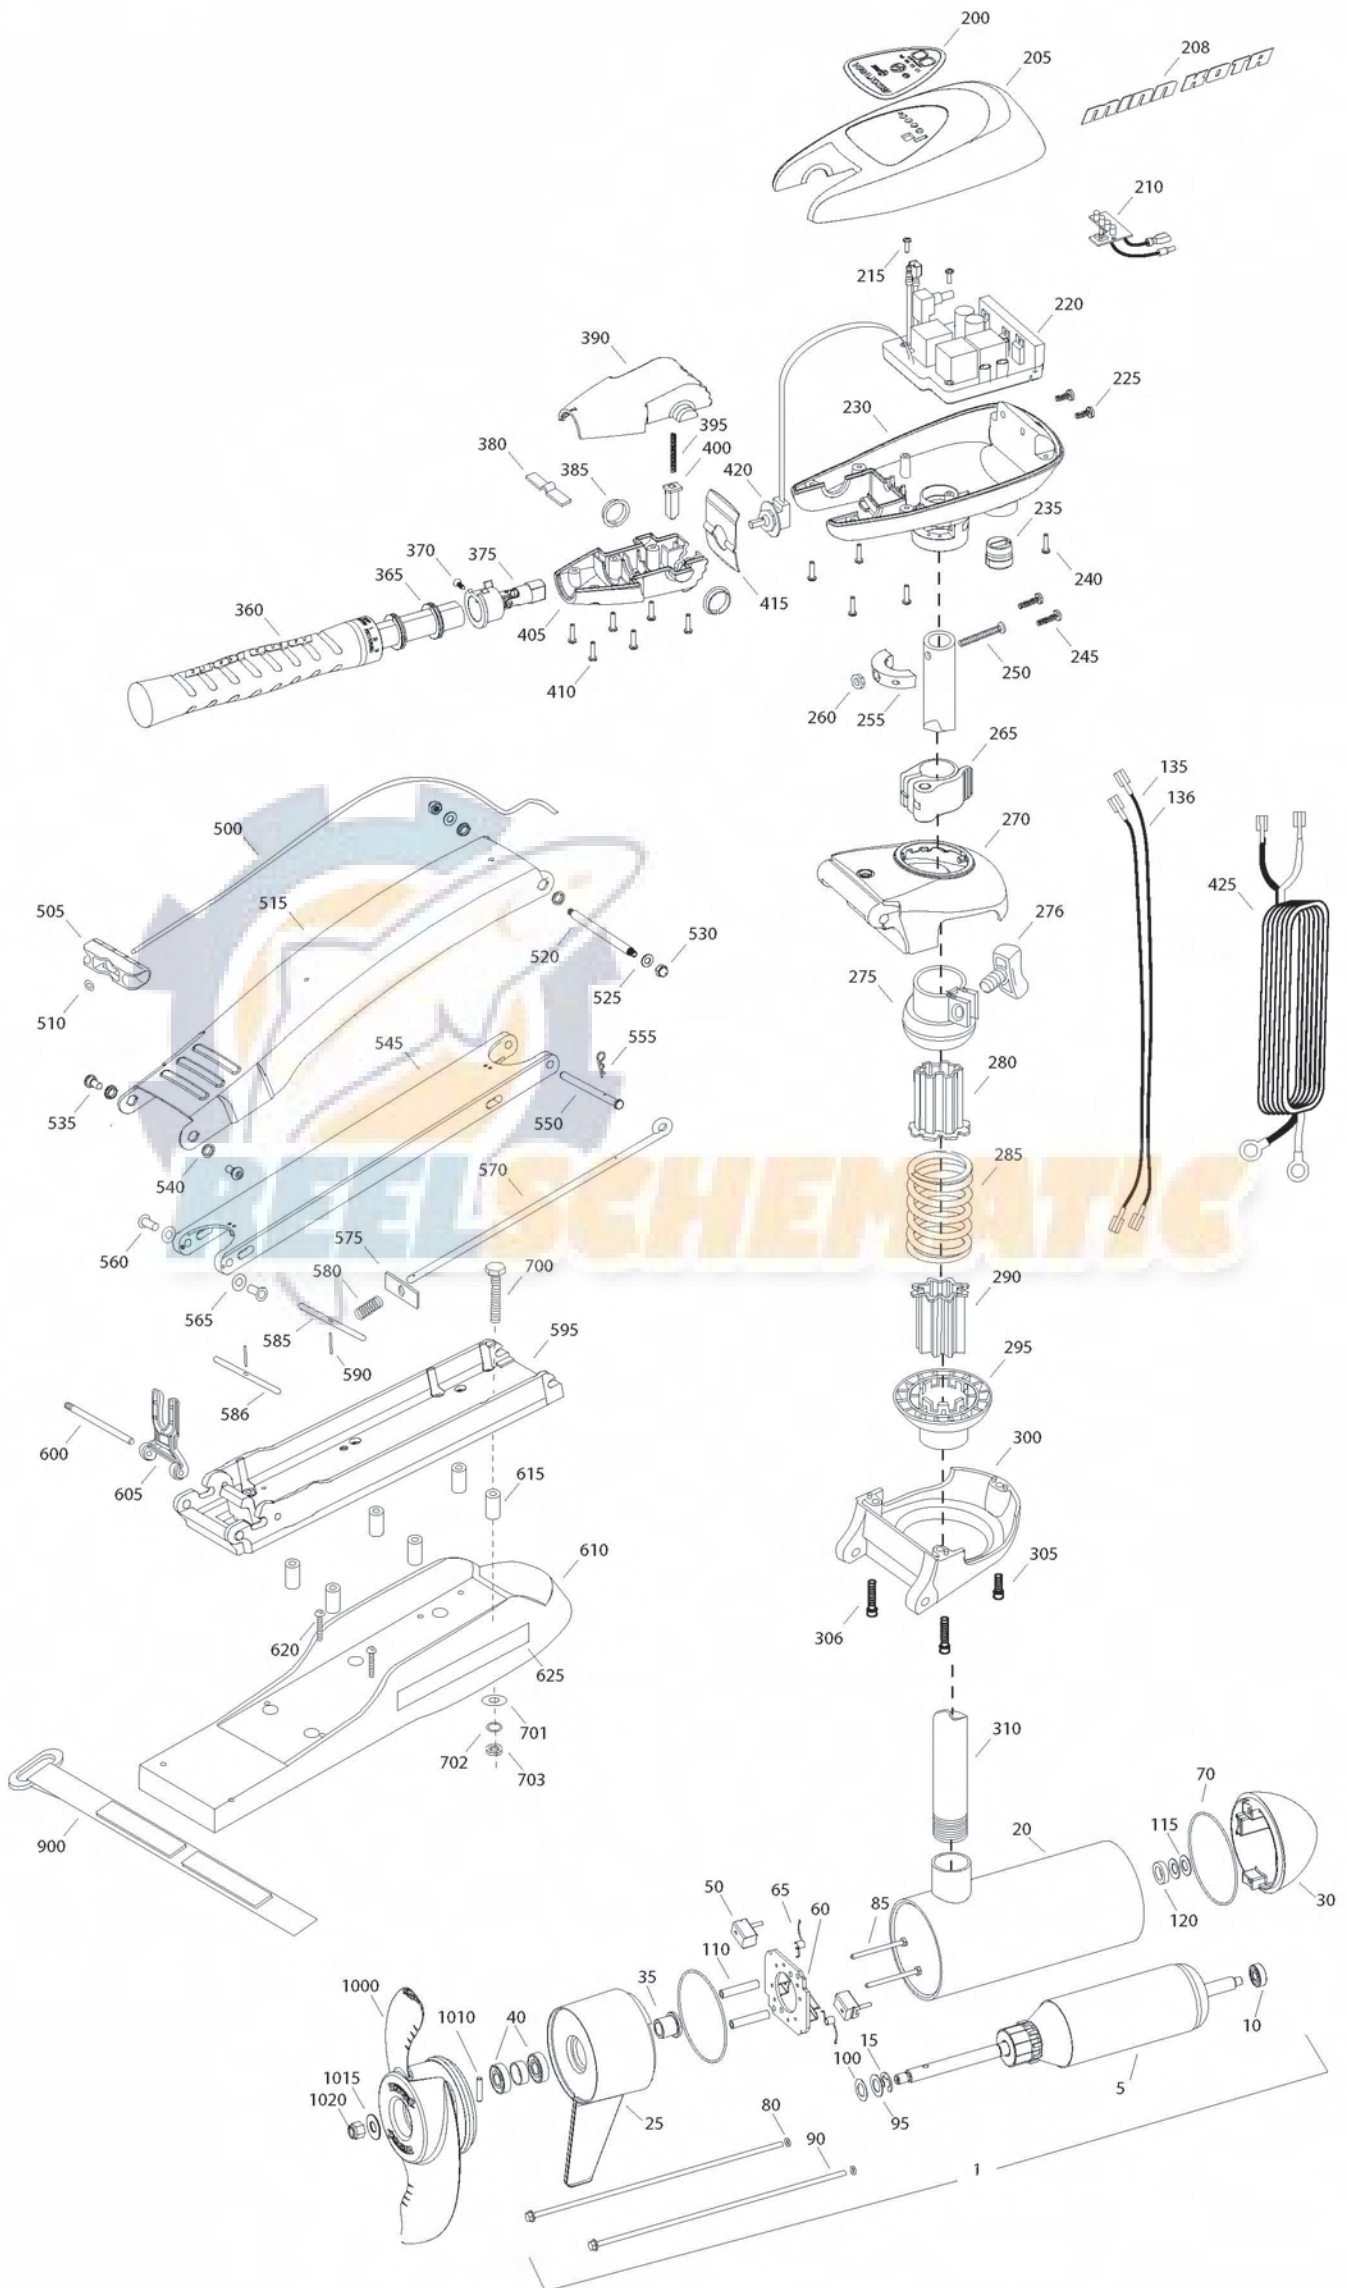

MAXXUM 80/HC
80 LBS THRUST
24 VOLT 56 AMPS
52" SHAFT

for use with "L" serial numbers
2-year warranty

In the U.S.A., replacement parts may be ordered directly from MINN KOTA Parts Dept., 121 Power Drive, P.O. Box 8129 Mankato, Minnesota 56002-8129. In Canada, parts may be ordered from any of the Canadian Authorized Service Centers shown on the enclosed list. Be sure to provide the MODEL and SERIAL numbers of your motor when ordering parts. Please use the correct part numbers from the parts list. Payment for any parts ordered from the MINN KOTA parts department, may be by cash, personal check, Discover Card, MasterCard or VISA. To order, call 1-800-227-6433 or FAX 1-800-527-4464.

Fuera de los Estados Unidos, consultar la lista anexa para ubicar el Centro de servicio autorizado MINN KOTA. No dejar de incluir el número del MODELO y el número de SERIE del motor para el cual se solicitan las piezas. Usar siempre los números de pieza correctos indicados en la lista de piezas.