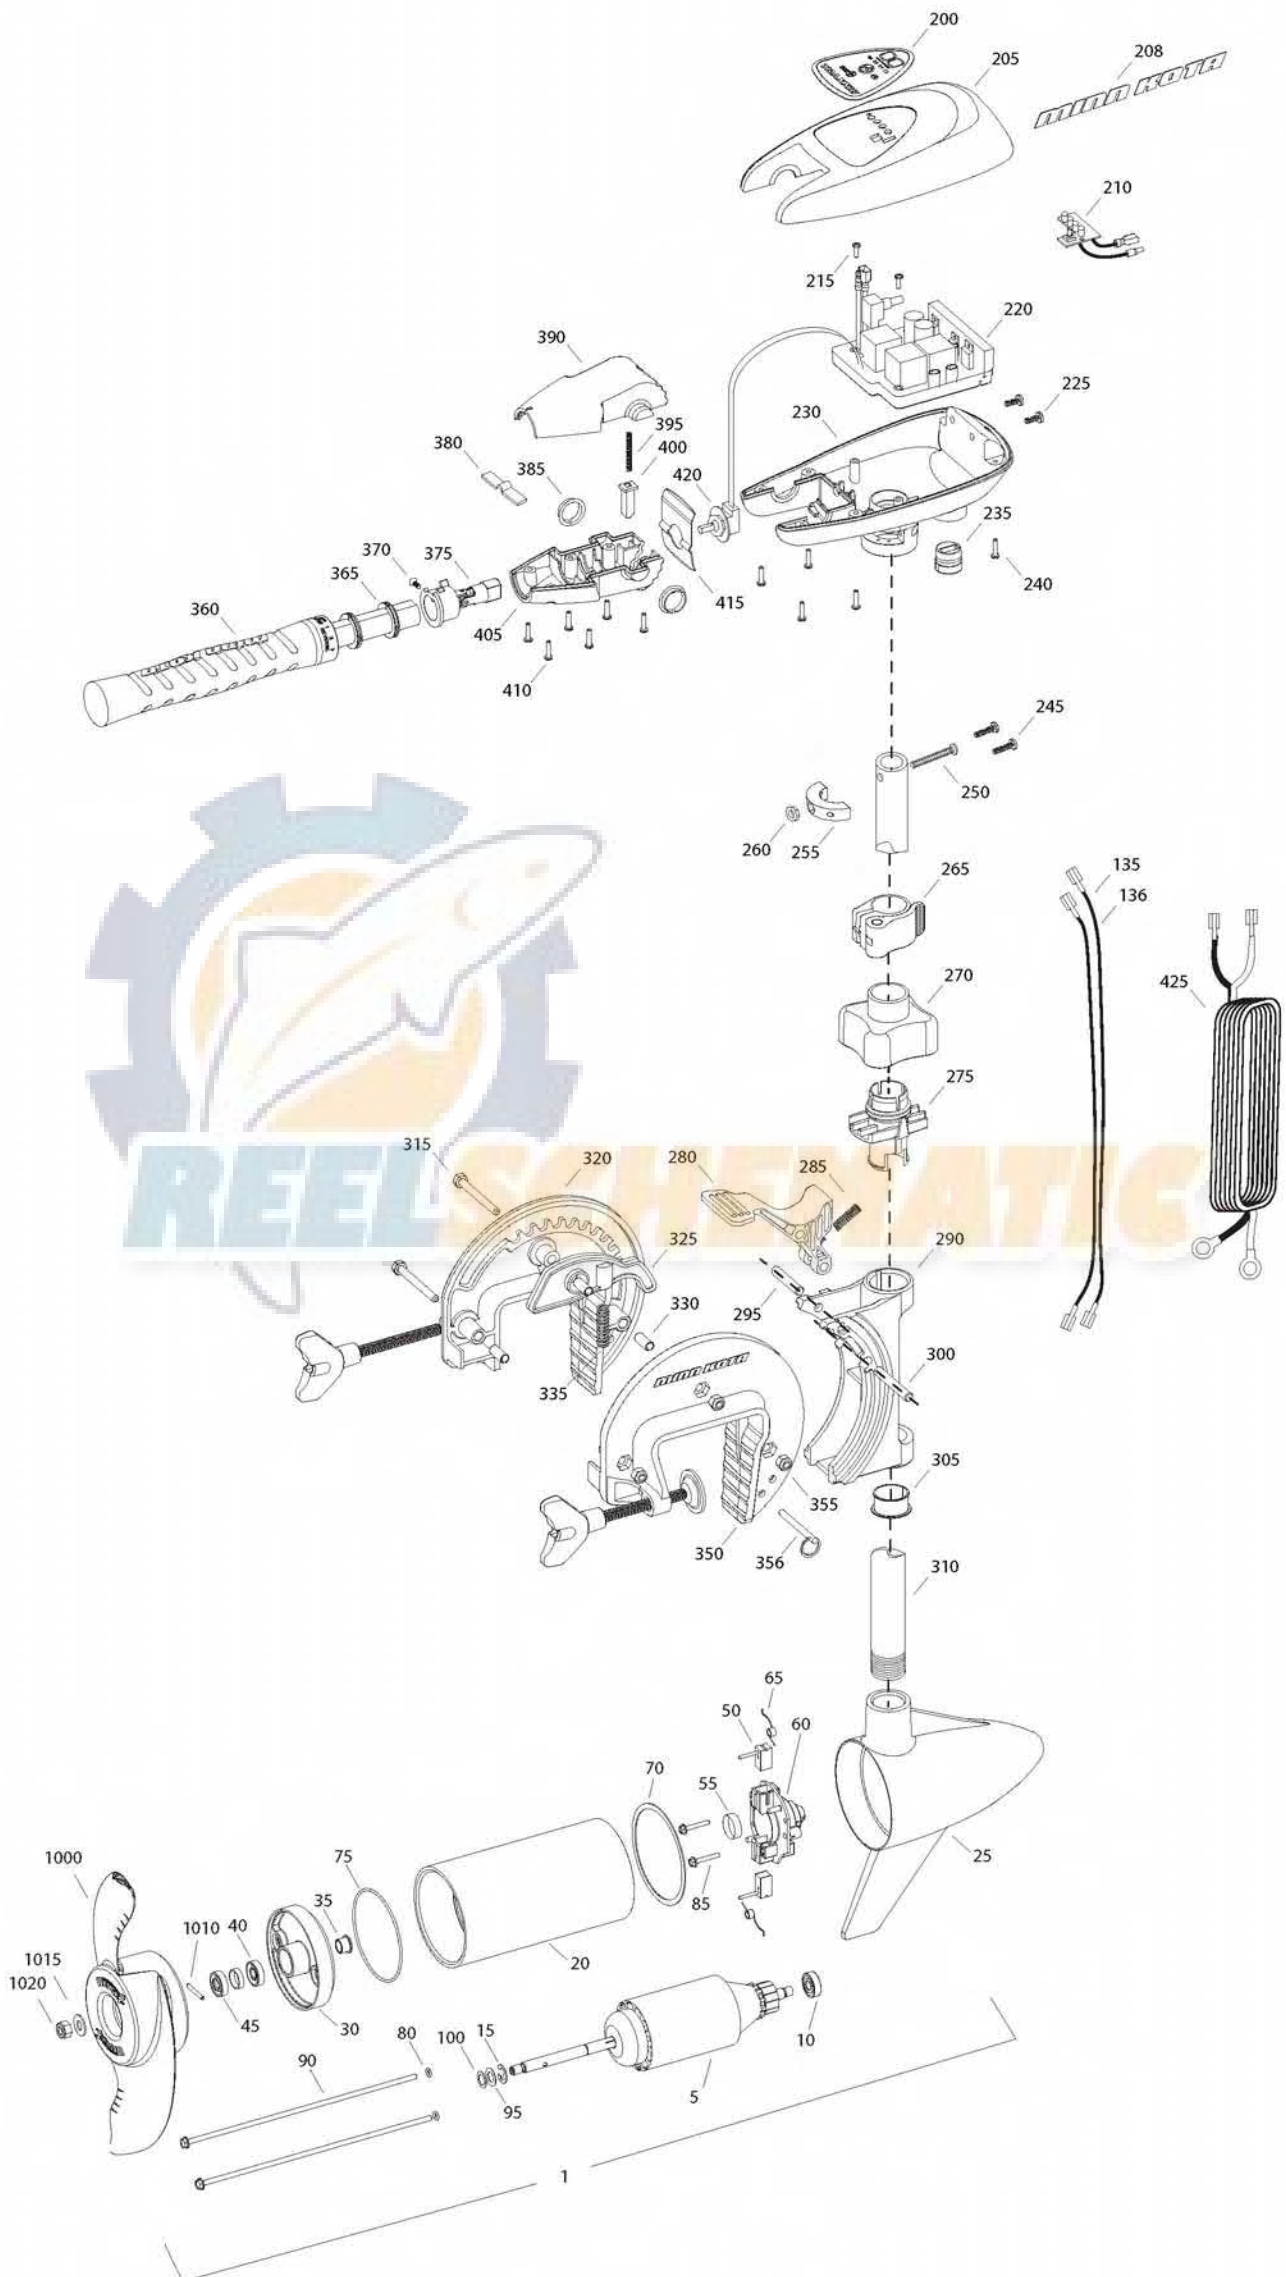

TRAXXIS 55
55 LBS THRUST
12 VOLT 50 AMPS
36" OR 42" SHAFT

for use with "L" serial numbers
2-year warranty

In the U.S.A., replacement parts may be ordered directly from MINN KOTA Parts Dept., 121 Power Drive, P.O. Box 8129 Mankato, Minnesota 56002-8129. In Canada, parts may be ordered from any of the Canadian Authorized Service Centers shown on the enclosed list. Be sure to provide the MODEL and SERIAL numbers of your motor when ordering parts. Please use the correct part numbers from the parts list. Payment for any parts ordered from the MINN KOTA parts department, may be by cash, personal check, Discover Card, MasterCard or VISA. To order, call 1-800-227-6433 or FAX 1-800-527-4464.

Fuera de los Estados Unidos, consultar la lista anexa para ubicar el Centro de servicio autorizado MINN KOTA. No dejar de incluir el número del MODELO y el número de SERIE del motor para el cual se solicitan las piezas. Usar siempre los números de pieza correctos indicados en la lista de piezas.

Item	P/N	Description	Qty	Item	P/N	Description	Qty	Item	P/N	Description	Qty	Item	P/N	Description	Qty
1	2097094	12V Motor 42" FW	1	■	2991795	Bracket assy, Composite [270-356]	1								
5	2-100-121	Armature assembly	1	270	2060100	Knob, steering tension, soft	1								
10	140-010	Bearing	1	275	2068400	Collet	1								
15	788-015	Retaining ring	1	280	2064200	Lock arm	1								
20	2-200-101	Center housing assembly	1	285	2062701	Spring, lock arm	1								
25	421-065	Brush end housing assembly	1	290	2061821	Hinge	1								
30	2-400-101	Plain end housing assembly	1	295	2062602	Pin, lock, Zinc	1								
35	144-049	Flange bearing	1	300	2062602	Pin, lock, Zinc	1								
40	880-003	Seal	1	305	2037301	Bushing, hinge	1								
45	880-006	Seal with shield	1	310	2032052	Tube 36"	1								
50	188-036	Brush	2		2032053	Tube 42"	1								
55	725-050	Paper tube	1	315	2063500	Bolt 1/4-20 x 2 3/8", Zinc	3								
60	738-036	Brush plate assembly	1	320	2771950	Bracket, right, FW	1								
65	975-040	Brush spring	2	325	2067905	Cam deactivator	1								
70	337-036	Gasket	1	330	2067306	Bushing, dowel 1/4 x 1/2	3								
75	701-081	O-ring, motor	1	335	2062700	Spring, cam deactivator	1								
80	701-008	O-ring, thru-bolt	2	■	2881380	Clamp screw kit	2 per kit								
85	830-007	Screw, 8-32	2	350	2771955	Bracket, left, FW	1								
90	830-042	Thru-bolt	2	355	2263104	Nut, 1/4-20, nylock, Zinc	3								
95	990-067	Washer, steel	2	356	2062604	Pin, stop	1								
100	990-070	Washer, nylatron	2												
135	640-004	Leadwire, black	1	■	2990957	Handle assy, VARS [360-410]	1								
136	640-105	Leadwire, red	1	360	2990456	Grip/handle assy, VARS [360-375]	1								
■	2888460	Seal and O-ring Kit		365	2060015	Bearing, handle	2								
				370	2063405	Screw, #6 PFH SS	1								
200	2065697	Decal, c-box cover	1	375	2884092	Yoke / spider assy, VARS	1								
205	2060295	C-box cover	1	380	2302742	Spring, detent, off	1								
208	2325665	Decal - MinnKota	2	385	2060005	Bearing, handle pivot	2								
210	2074070	Battery meter, 12v FW	1	390	2060900	Handle pivot, top	1								
215	3043427	Screw, #8 x 7/8 SS	2	395	2302745	Spring, release button	1								
220	2184006	Control board, 12v	1	400	2063700	Button, release	1								
225	2303434	Screw, #8-30 x 5/8 SS	2	405	2060905	Handle pivot, bottom	1								
230	2062501	Control box, VARS, FW	1	410	2303412	Screw, #6 x 5/8 SS	6								
235	2062905	Strain relief	1												
240	2303412	Screw, #6 x 5/8 SS	6	415	2062715	Spring, handle pivot	1								
245	2263434	Screw, #8 x 1 SS	2	420	2061700	Washer, pot holder	1								
250	2383407	Screw, #10-24 x 2 SS	1	425	2992523	Leadwire assy, includes [235]	1								
255	2061515	Collar, c-box	1												
260	2383124	Nut, 10-24, nylock, SS	1	■	1378170	Propeller kit									
265	2991521	Cam lock/depth collar assy	1	■	2994875	Propeller bag assy									
				1000	2091170	Propeller	1								
				1010	2092600	Drive pin, small	1								
				1015	2151726	Washer, prop, small	1								
				1020	2053101	Nut, nylock, prop, small	1								

* This item is part of an assembly. This item cannot be sold separately due to machining and /or assembly that is required.