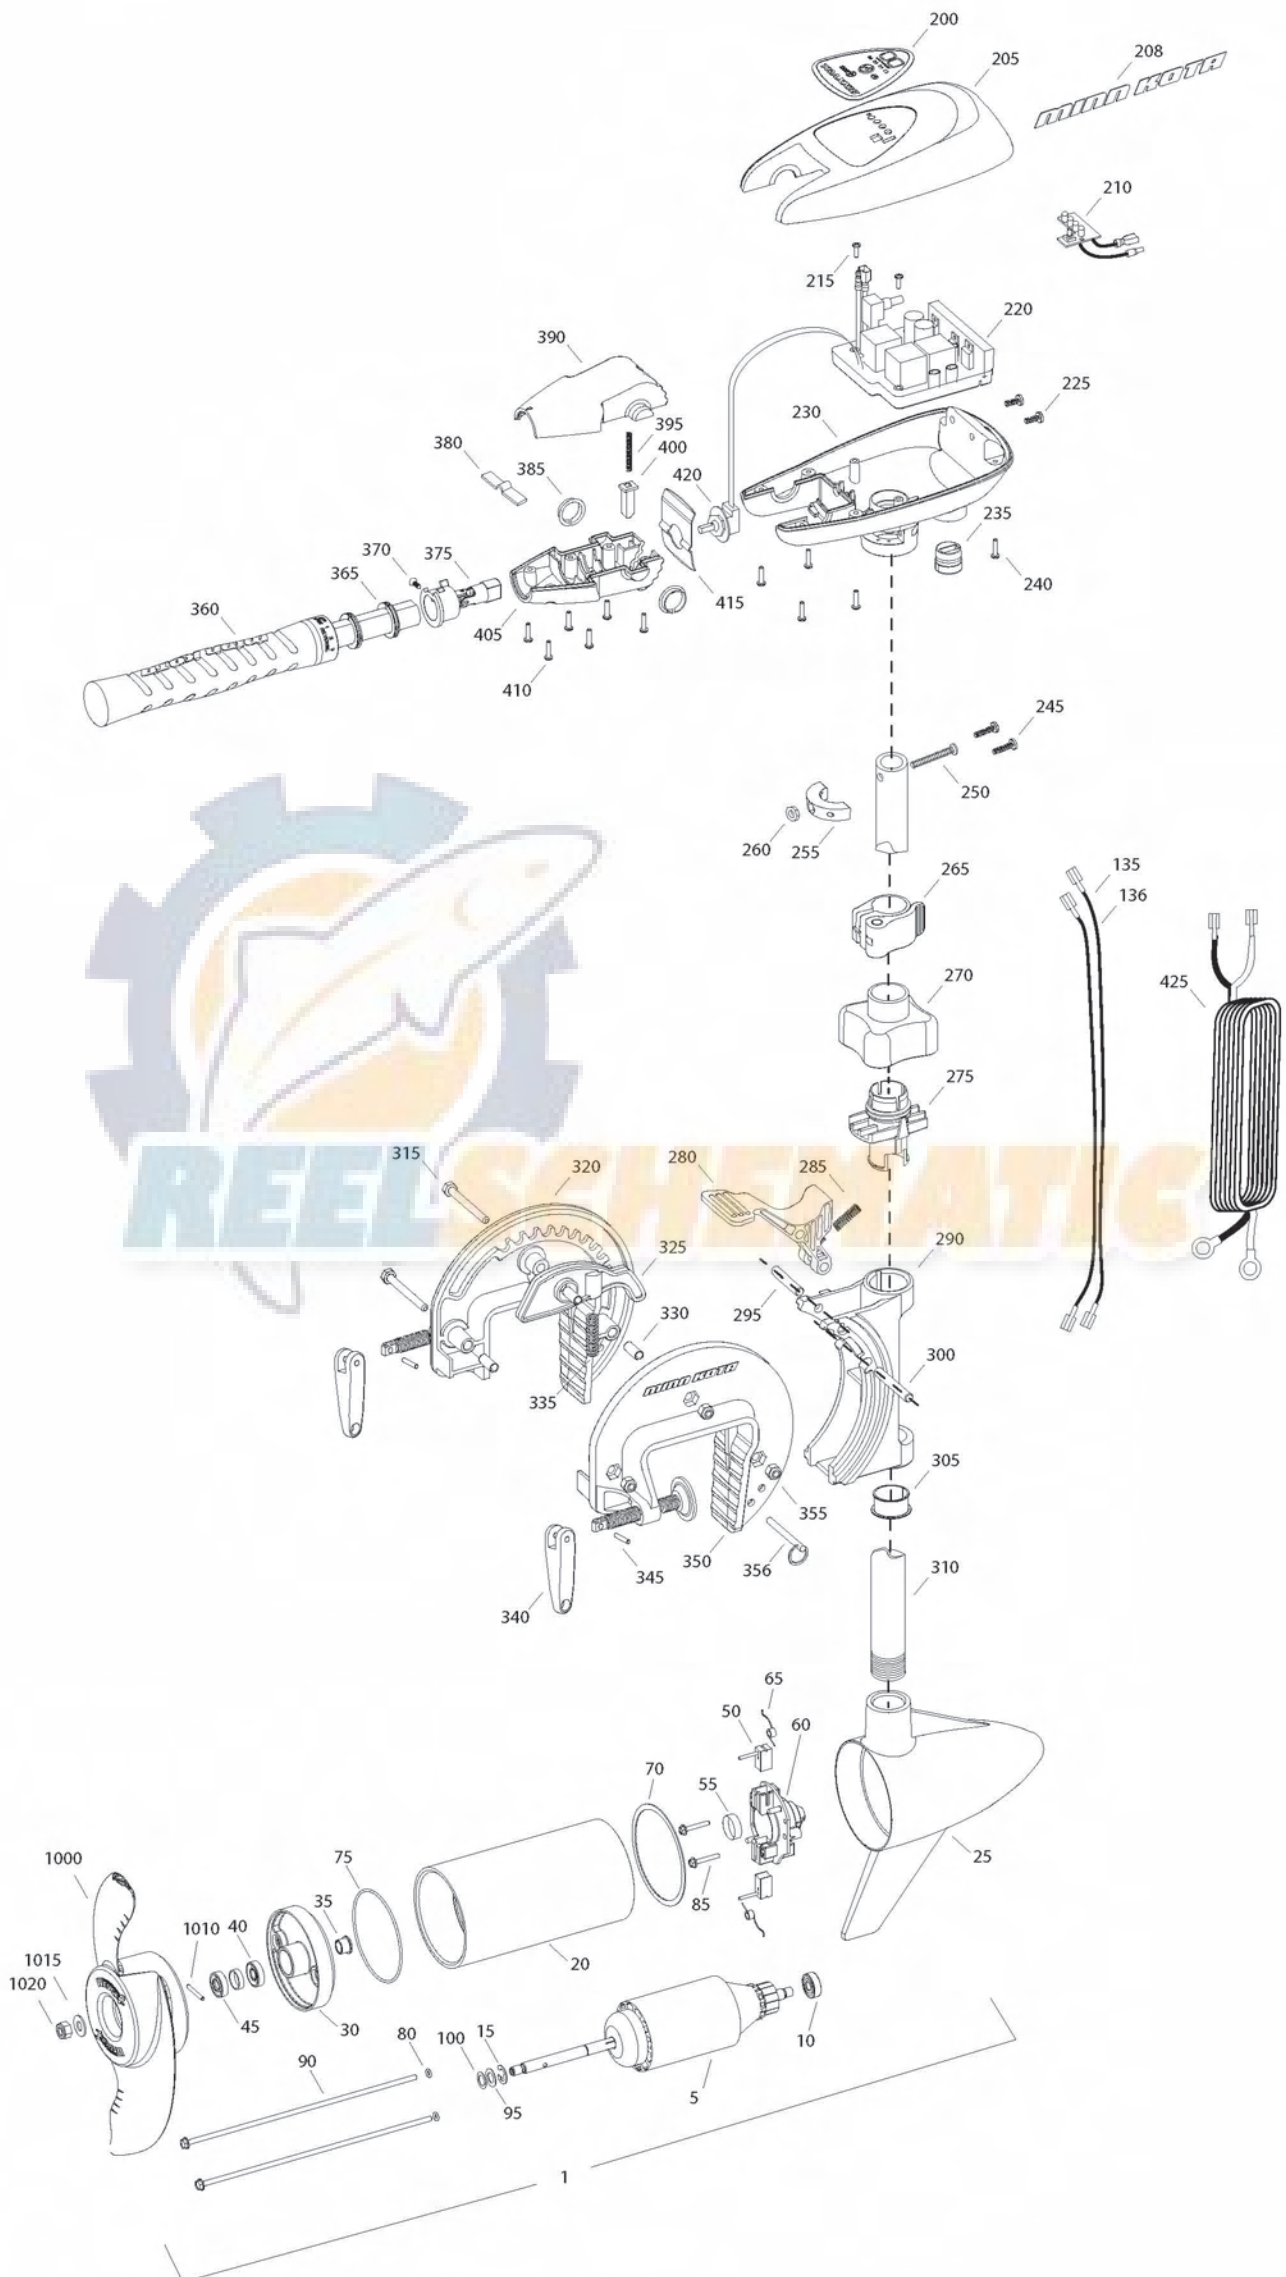

TRAXXIS 70
70 LBS THRUST
24 VOLT 42 AMPS
42" SHAFT

for use with "L" serial numbers
2-year warranty

In the U.S.A., replacement parts may be ordered directly from MINN KOTA Parts Dept., 121 Power Drive, P.O. Box 8129 Mankato, Minnesota 56002-8129. In Canada, parts may be ordered from any of the Canadian Authorized Service Centers shown on the enclosed list. Be sure to provide the MODEL and SERIAL numbers of your motor when ordering parts. Please use the correct part numbers from the parts list. Payment for any parts ordered from the MINN KOTA parts department, may be by cash, personal check, Discover Card, MasterCard or VISA. To order, call 1-800-227-6433 or FAX 1-800-527-4464.

Fuera de los Estados Unidos, consultar la lista anexa para ubicar el Centro de servicio autorizado MINN KOTA. No dejar de incluir el número del MODELO y el número de SERIE del motor para el cual se solicitan las piezas. Usar siempre los números de pieza correctos indicados en la lista de piezas.

Item	P/N	Description	Qty	Item	P/N	Description	Qty	Item	P/N	Description	Qty	Item	P/N	Description	Qty
1	2096030	24V Motor 42" FW	1	330	2067306	Bushing, dowel 1/4 x 1/2	3								
5	2-100-119	Armature assembly	1	335	2062700	Spring, cam deactivator	1								
10	140-010	Bearing	1	■	2771303	Clamp screw kit	2 per kit								
15	788-015	Retaining ring	1	340	2050925	Handle, clamp	2								
20	2-200-005	Center housing assembly	1	345	2052625	Roll pin	2								
25	421-065	Brush end housing assembly	1	350	2771947	Bracket, left, FW	1								
30	2-400-101	Plain end housing assembly	1	355	2263104	Nut, 1/4-20, nylock, Zinc	3								
35	144-049	Flange bearing	1	356	2062604	Pin, stop	1								
40	880-003	Seal	1												
45	880-006	Seal with shield	1	■	2990957	Handle assy, VARS [360-410]	1								
50	188-037	Brush	2	360	2990456	Grip/handle assy, VARS [360-375]	1								
55	725-050	Paper tube	1	365	2060015	Bearing, handle	2								
60	738-036	Brush plate assembly	1	370	2063405	Screw, #6 PFH SS	1								
65	975-040	Brush spring	2	375	2884092	Yoke / spider assy, VARS	1								
70	337-036	Gasket	1	380	2302742	Spring, detent, off	1								
75	701-081	O-ring, motor	1	385	2060005	Bearing, handle pivot	2								
80	701-008	O-ring, thru-bolt	2	390	2060900	Handle pivot, top	1								
85	830-007	Screw, 8-32	2	395	2302745	Spring, release button	1								
90	830-008	Thru-bolt	2	400	2063700	Button, release	1								
95	990-067	Washer, steel	2	405	2060905	Handle pivot, bottom	1								
100	990-070	Washer, nylatron	2	410	2303412	Screw, #6 x 5/8 SS	6								
135	640-004	Leadwire, black	1												
136	640-105	Leadwire, red	1	415	2062715	Spring, handle pivot	1								
■	2888460	Seal and O-ring Kit		420	2061700	Washer, pot holder	1								
				425	2992523	Leadwire assy, includes [235]	1								
200	2065698	Decal, c-box cover	1												
205	2060295	C-box cover	1	■	1378170	Propeller kit									
208	2325665	Decal - MinnKota	2	■	2994875	Propeller bag assy									
210	2074071	Battery meter, 24v FW	1	1000	2091170	Propeller	1								
215	3043427	Screw, #8 x 7/8 SS	2	1010	2092600	Drive pin, small	1								
220	2184007	Control board, 24/36v	1	1015	2151726	Washer, prop, small	1								
225	2303434	Screw, #8-30 x 5/8 SS	2	1020	2053101	Nut, nylock, prop, small	1								
230	2062501	Control box, VARS, FW	1												
235	2062905	Strain relief	1												
240	2303412	Screw, #6 x 5/8 SS	6												
245	2263434	Screw, #8 x 1 SS	2												
250	2383407	Screw, #10-24 x 2 SS	1												
255	2061515	Collar, c-box	1												
260	2383124	Nut, 10-24, nylock, SS	1												
265	2991521	Cam lock/depth collar assy	1												
■	2991796	Bracket assy, aluminum [270-356]	1												
270	2060100	Knob, steering tension, soft	1												
275	2068400	Collet	1												
280	2064200	Lock arm	1												
285	2062701	Spring, lock arm	1												
290	2061821	Hinge	1												
295	2062602	Pin, lock, Zinc	1												
300	2062602	Pin, lock, Zinc	1												
305	2037301	Bushing, hinge	1												
310	2032053	Tube 42"	1												
315	2063500	Bolt 1/4-20 x 2 3/8", Zinc	3												
320	2771941	Bracket, right, FW	1												
325	2067905	Cam deactivator	1