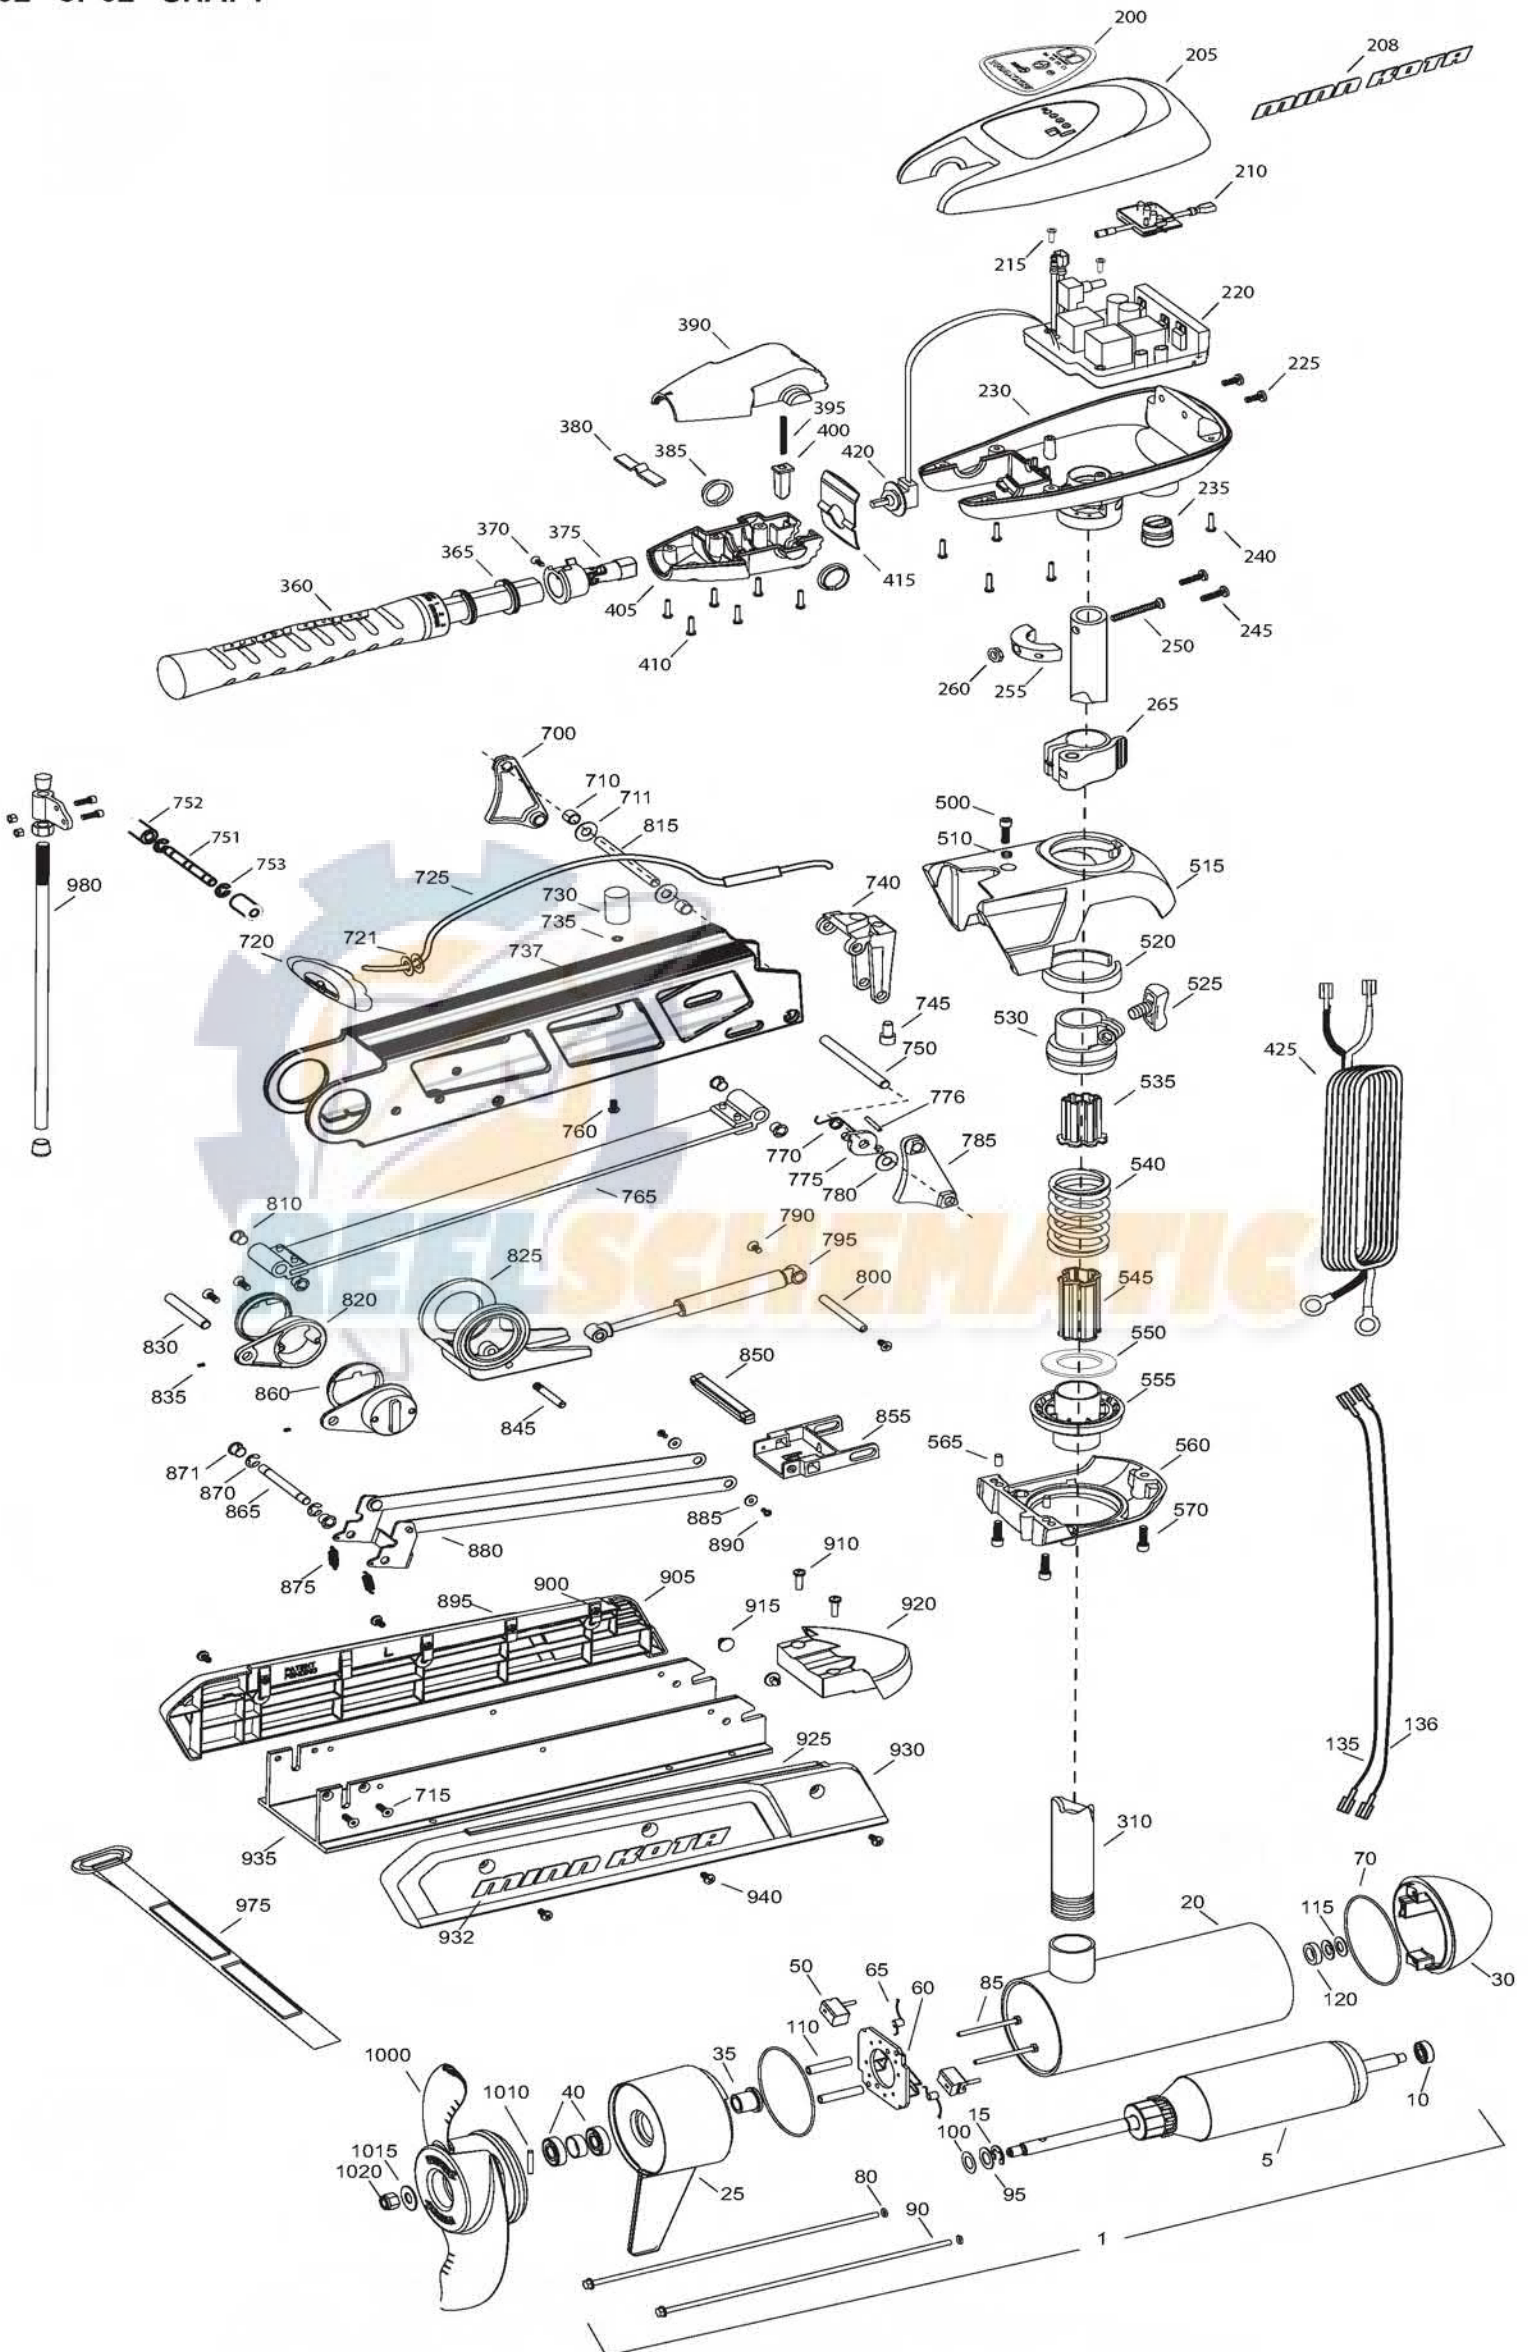

RT80/SF and RT101/SF
80 and 101 LBS THRUST
24-v/56 amps and 36-v/46 amps
52" or 62" SHAFT

for use with "M" serial numbers
2-year warranty

Item	P/N	Description	Qty	Item	P/N	Description	Qty
80# Motor				200	2195659	Decal, c-box cover 80#	1
1	2316226	24V Motor 62" SW	1		2095604	Decal, c-box cover 101#	1
5	2-100-214	Armature assembly	1	205	2060296	C-box cover	1
10	140-010	Bearing	1	208	2325666	Decal - MinnKota	2
15	788-040	Retaining ring	1	210	2074081	Battery meter, 24v SW	1
20	2-200-397	Center housing assembly	1		2074082	Battery meter, 36v SW	1
25	2-300-340	Brush end housing assembly	1	215	2043427	Screw, #8 x 7/8 SS	2
30	421-376	Plain end housing assembly STD	1	220	2184017	Control board, 24/36v	1
35	144-017	Flange bearing	1	225	2303434	Screw, #8-30 x 5/8 SS	2
40	880-025	Seal	2	230	2062503	Control box, VARS, SW	1
50	188-094	Brush	2	235	2062905	Strain relief	1
60	9-738-004	Brush plate assembly	1	240	2303412	Screw, #6 x 5/8 SS	6
65	975-041	Brush spring	2	245	2263434	Screw, #8 x 1 SS	2
70	701-043	O-ring, motor	2	250	2263406	Screw, #10-24 x 2 SS	1
80	701-009	O-ring, thru-bolt	2	255	2061517	Collar, c-box	1
85	830-027	Screw, 10-32 x 2	2	260	2333101	Nut, 10-24, nylock, SS	1
90	830-094	Thru-bolt	2	265	2991521	Cam lock/depth collar assy	1
95	990-051	Washer, steel	2				
100	990-052	Washer, nylatron	2	310	2002014	Tube Composite 52"	1
110	973-025	Spacer, brush plate	2		2002015	Tube Composite 62"	1
115	992-010	Washer, Belleville	2				
120	990-045	Spacer, thrust	1	■	2990957	Handle assy, VARS [360-410]	1
135	640-021	Leadwire, black	1	360	2990456	Grip/handle assy, VARS [360-375]	1
136	640-126	Leadwire, red	1	365	2060015	Bearing, handle	2
■	2889460	Seal and O-ring Kit		370	2063405	Screw, #6 PFH SS	1
				375	2884092	Yoke / spider assy, VARS	1
				380	2302742	Spring, detent, off	1
101# Motor				385	2060005	Bearing, handle pivot	2
1	2316286	36V Motor 62" SW	1	390	2060900	Handle pivot, top	1
5	2-100-216	Armature assembly	1	395	2302745	Spring, release button	1
10	140-010	Bearing	1	400	2063700	Button, release	1
15	788-040	Retaining ring	1	405	2060905	Handle pivot, bottom	1
20	2-200-310	Center housing assembly	1	410	2303412	Screw, #6 x 5/8 SS	6
25	2-300-340	Brush end housing assembly	1	415	2062715	Spring, handle pivot	1
30	421-376	Plain end housing assembly STD	1	420	2061700	Washer, pot holder	1
35	144-017	Flange bearing	1	425	2992521	Leadwire assy	1
40	880-025	Seal	2				
50	188-094	Brush	2	■	2991768	Bowguard Assembly SW [500-570]	1
60	9-738-004	Brush plate assembly	1	500	2263422	Screw, 5/16 x 1 SHCS	1
65	975-041	Brush spring	2	510	2281700	Washer, 5/16 highcollar lock	1
70	701-043	O-ring, motor	2	515	2281943	Bowguard top	1
80	701-009	O-ring, thru-bolt	2	520	2280001	Bearing, Bowguard top	1
85	830-027	Screw, 10-32 x 2	2	525	2011366	Knob, ss	1
90	830-096	Thru-bolt	2	530	2261525	Spring sleeve, upper	1
95	990-051	Washer, steel	2	535	2264702	Tube insert, upper	1
100	990-052	Washer, nylatron	2	540	2262705	Spring, bowguard	1
110	973-025	Spacer, brush plate	2	545	2282000	Tube insert, lower	1
115	992-010	Washer, Belleville	2	550	2281525	Spacer, lower spring	1
120	990-045	Spacer, thrust	1	555	2281520	Spring sleeve, lower	1
135	640-021	Leadwire, black	1	560	2991726	Bowguard bottom	1
136	640-126	Leadwire, red	1	565	2262632	Spring pin 1/4 x 5/8, ss	2
■	2889460	Seal and O-ring Kit		570	2263422	Screw, 5/16 x 1, ss	3