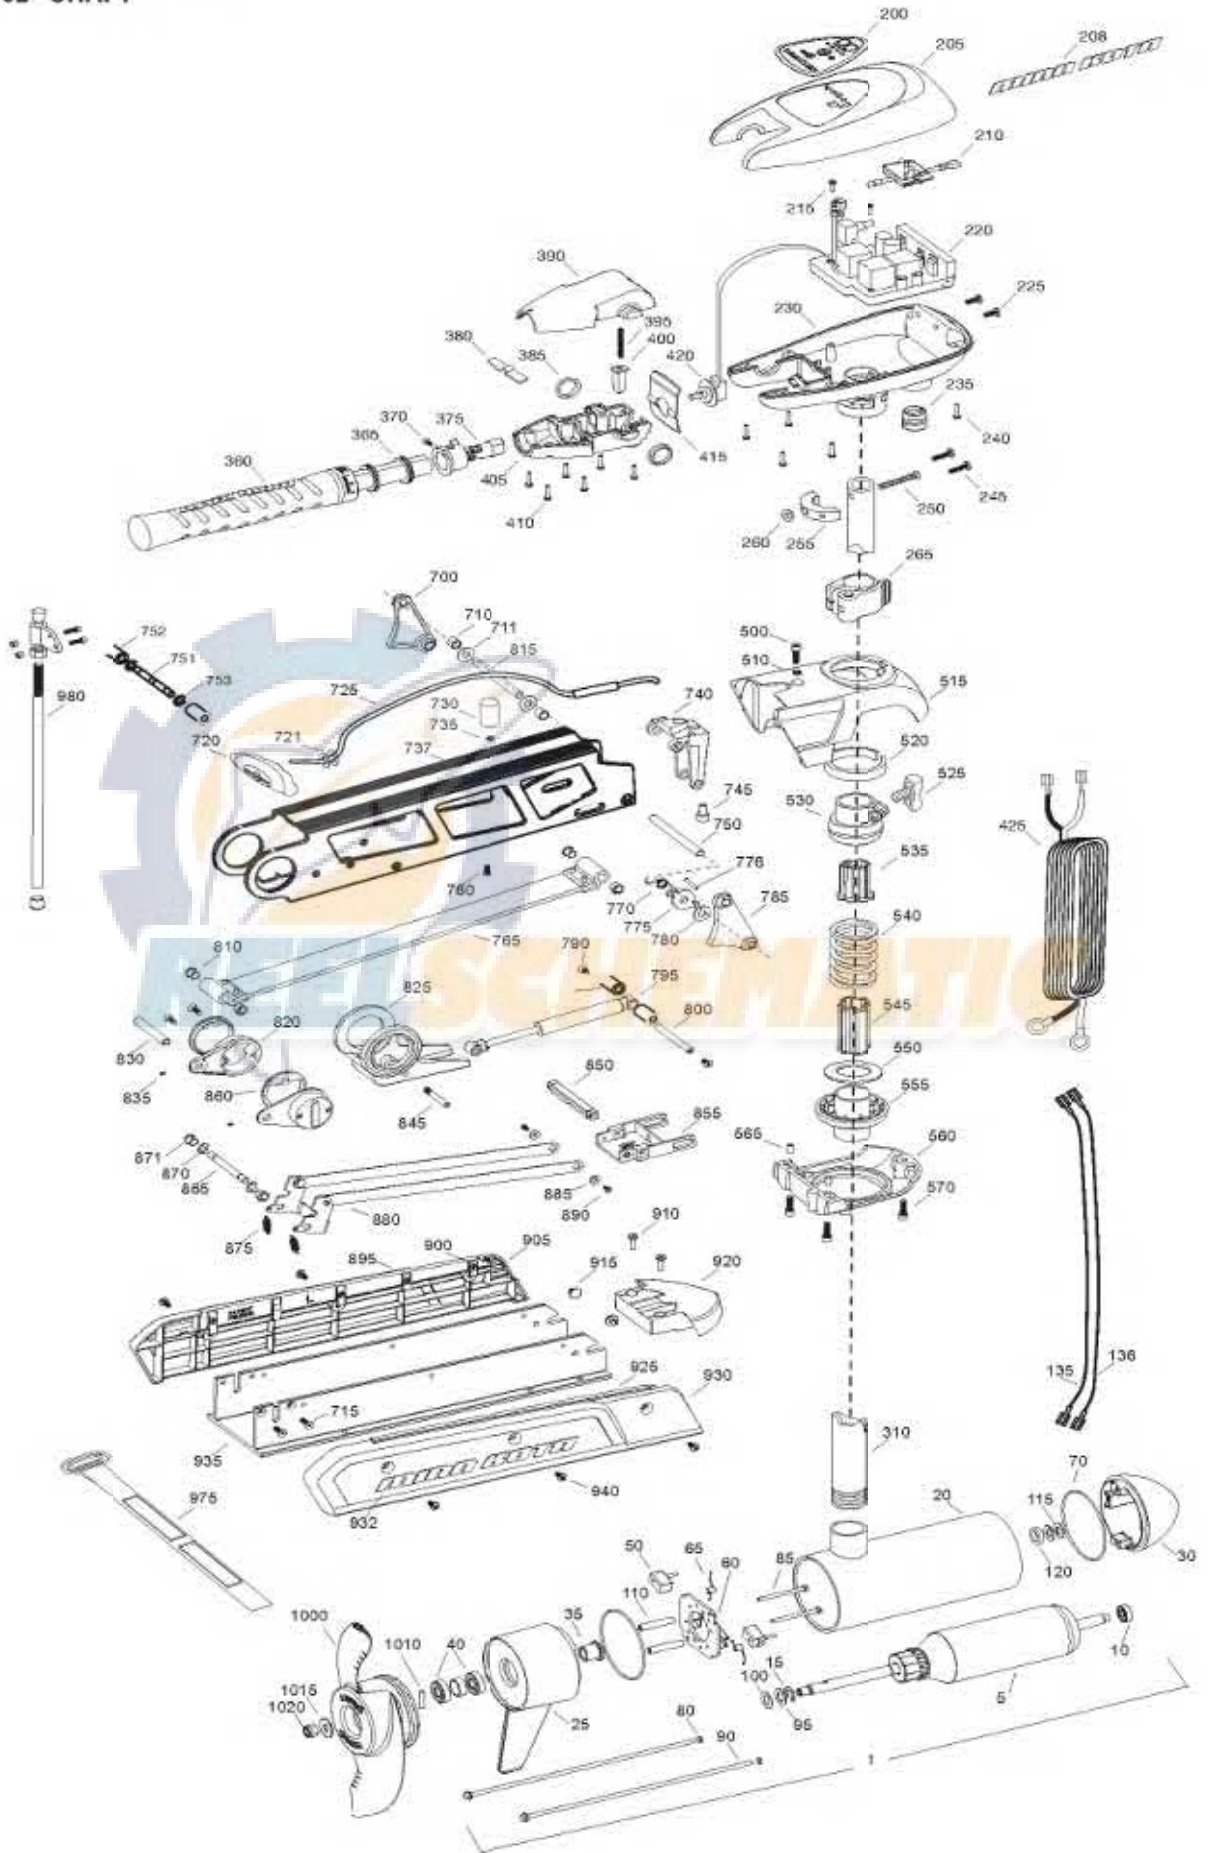

FORTREX 101/HC
101 LBS THRUST
36 VOLTS 46 AMPS
52" SHAFT

for use with "N" serial numbers
2-year warranty

Item	P/N	Description	Qty	Item	P/N	Description	Qty	Item	P/N	Description	Qty	Item	P/N	Description	Qty
1	2316285	36V Motor 52" FW	1	370	2063405	Screw, #6 PFH SS	1	765	2993819	Inner arm assembly, short, 52"	1	1010	2262658	Drive pin, large	1
5	2-100-216	Armature assembly	1	375	2884092	Yoke / spider assy, VARS	1	770	2042711	Spring, torsion	1	1015	2091701	Washer, prop, large	1
10	140-010	Bearing	1	380	2302742	Spring, detent, off	1	775	2283620	Latch, safety	1	1020	2093101	Nut, nylock, prop, Anode	1
15	788-040	Retaining ring	1	385	2060005	Bearing, handle pivot	2	776	2282611	Spring, safety latch	1				
20	2-200-110	Center housing assembly	1	390	2060900	Handle pivot, top	1	780	2281704	Washer 7/16 nylon	1	■	2994887	Bag assembly	1
25	2-300-160	Brush end housing assembly	1	395	2302745	Spring, release button	1	785	2280805	Link, bowguard mount, right	1				
30	421-276	Plain end housing assy. STD	1	400	2063700	Button, release	1	790	2283410	Screw 1/4-20 x 1/2 PFH	2				
35	144-017	Flange bearing	1	405	2060905	Handle pivot, bottom	1	795	2288400	Gas spring, 101#, short	1				
40	880-025	Seal	2	410	2303412	Screw, #6 x 5/8 SS	6	796	2281710	Spacer, gas spring	2				
50	188-094	Brush	2	415	2062715	Spring, handle pivot	1	800	2282610	Pin, upper, shock	1				
60	9-738-004	Brush plate assembly	1	420	2061700	Washer, pot holder	1	810	2280005	Bearing, nyliner 7/16"	4				
65	975-041	Brush spring	2	425	2992521	Leadwire assy	1	815	2282600	Pin, 7/16 x 4 7/8	1				
70	701-043	O-ring, motor	2					820	2281932	Bracket, rear pivot	2				
80	701-009	O-ring, thru-bolt	2	■	2991758	Bowguard Assy FW [500-570]	1	825	2281501	Yoke, shock mount	1				
85	830-027	Screw, 10-32 x 2	2	500	2263422	Screw, 5/16 x 1 SHCS	1	830	2282606	Pin, 7/16 x 4 1/2	1				
90	830-096	Thru-bolt	2	510	2281700	Washer, 5/16 highcollar lock	1	835	2283402	Screw, set, 6-32 x 1/4	2				
95	990-051	Washer, steel	2	515	2281942	Bowguard top	1	845	2282604	Pin, Knurled 5/16 x 2	1				
100	990-052	Washer, nylatron	2	520	2280001	Bearing, Bowguard top	1	850	2283615	Latch bar	1				
110	973-025	Spacer, brush plate	2	525	2011365	Knob, ss	1	855	2283610	Bracket - latch/strap, rope pull	1				
115	992-010	Washer, Belleville	2	530	2261525	Spring sleeve, upper	1	860	2287300	Bushing, rear pivot	2				
120	990-045	Spacer, thrust	1	535	2264702	Tube insert, upper	1	865	2282602	Pin, 3/8 x 3 3/4	1				
135	640-018	Leadwire, black	1	540	2262705	Spring, bowguard	1	870	2263011	E-ring, 3/8 shaft	2				
136	640-123	Leadwire, red	1	545	2282000	Tube insert, lower	1	871	2280008	Bearing, Iglide	2				
■	2889460	Seal and O-ring Kit		550	2281525	Spacer, lower spring	1	875	2282720	Spring, extension	2				
				555	2281520	Spring sleeve, lower	1	880	2773600	Latch strap assembly, short	1				
				560	2991727	Bowguard bottom	1	885	2261732	Washer 8, nylon	2				
200	2285609	Decal, c-box cover 101#	1	565	2262632	Spring pin 1/4 x 5/8, ss	2	890	2373450	Screw 8-18 x 3/8	2				
205	2060295	C-box cover	1	570	2263423	Screw, 5/16 x 1, ZP	3								
208	2325665	Decal - MinnKota	2					■	2993911	Sideplate assy., short, left, fw	1				
210	2074072	Battery meter, 36v FW	1					895	2288625	Support, left sideplate	1				
215	3043427	Screw, #8 x 7/8 SS	2	■	2991746	Mount, Fortrex, 52" [700-940]	1	900	2283408	Screw 8 x 3/8	8				
220	2184017	Control board, 24/36V	1	700	2280800	Link, bowguard mount, left	1	905	2283910	Sideplate, short, left, fw	1				
■	2888411	Potent. Replacement. Kit		710	2287303	Bushing, upper pins	2	910	2073408	Screw 1/4-20 x 7/8	2				
225	2303434	Screw, #8-30 x 5/8 SS	2	711	2287304	Bushing, delrin	2	915	2286700	Plug, spacer	2				
230	2062501	Control box, VARS, FW	1	715	2283400	Screw, 1/4-20 x 3/4 FHSC	4	920	2283900	Ramp, motor	1				
235	2062905	Strain relief	1	720	2880400	Pull grip assembly	1	■	2993920	Sideplate assy., short, right, fw	1				
240	2303412	Screw, #6 x 5/8 SS	6	721	2261732	Washer	2	925	2288620	Support, right sideplate	1				
245	2263434	Screw, #8 x 1 SS	2	725	2771601	Rope assembly	1	930	2283920	Sideplate, short, right, fw	1				
250	2383407	Screw, #10-24 x 2 SS	1	730	2281516	Spacer, inner arm	1	932	2285502	Decal, Sideplate, fw	2				
255	2061515	Collar, c-box	1	735	2281702	Washer, lock 1/4	1	935	2281902	Base extrusion, short, 52"	1				
260	2383124	Nut, 10-24, nylock, SS	1	737	2284202	Outer arm, short, 52"	1	940	2323405	Screw 1/4-20 x 1/2	6				
265	2991521	Cam lock/depth collar assy	1	740	2992302	Rope guide assembly	1								
				745	2281530	Insert, threaded	1	975	2773806	Strap hold down	1				
310	2032068	Tube Composite 52"	1	750	2282608	Pin, 7/16 x 5 5/32	1	980	2991928	Bracket stabilizer assembly	1				
				751	2282602	Pin, 3/8 x 3 3/4	1								
■	2990957	Handle assy, VARS [360-410]	1	752	2261505	Spacer	2	■	1378132	Propeller kit WW2					
360	2990456	Grip assy, VARS [360-375]	1	753	2263011	E-ring, 3/8 shaft	2	■	2994876	Propeller bag assy					
365	2060015	Bearing, handle	2	760	2223418	Screw, 1/4-20 x 1/2 BHCS	1	1000	2331160	Propeller WW2	1				