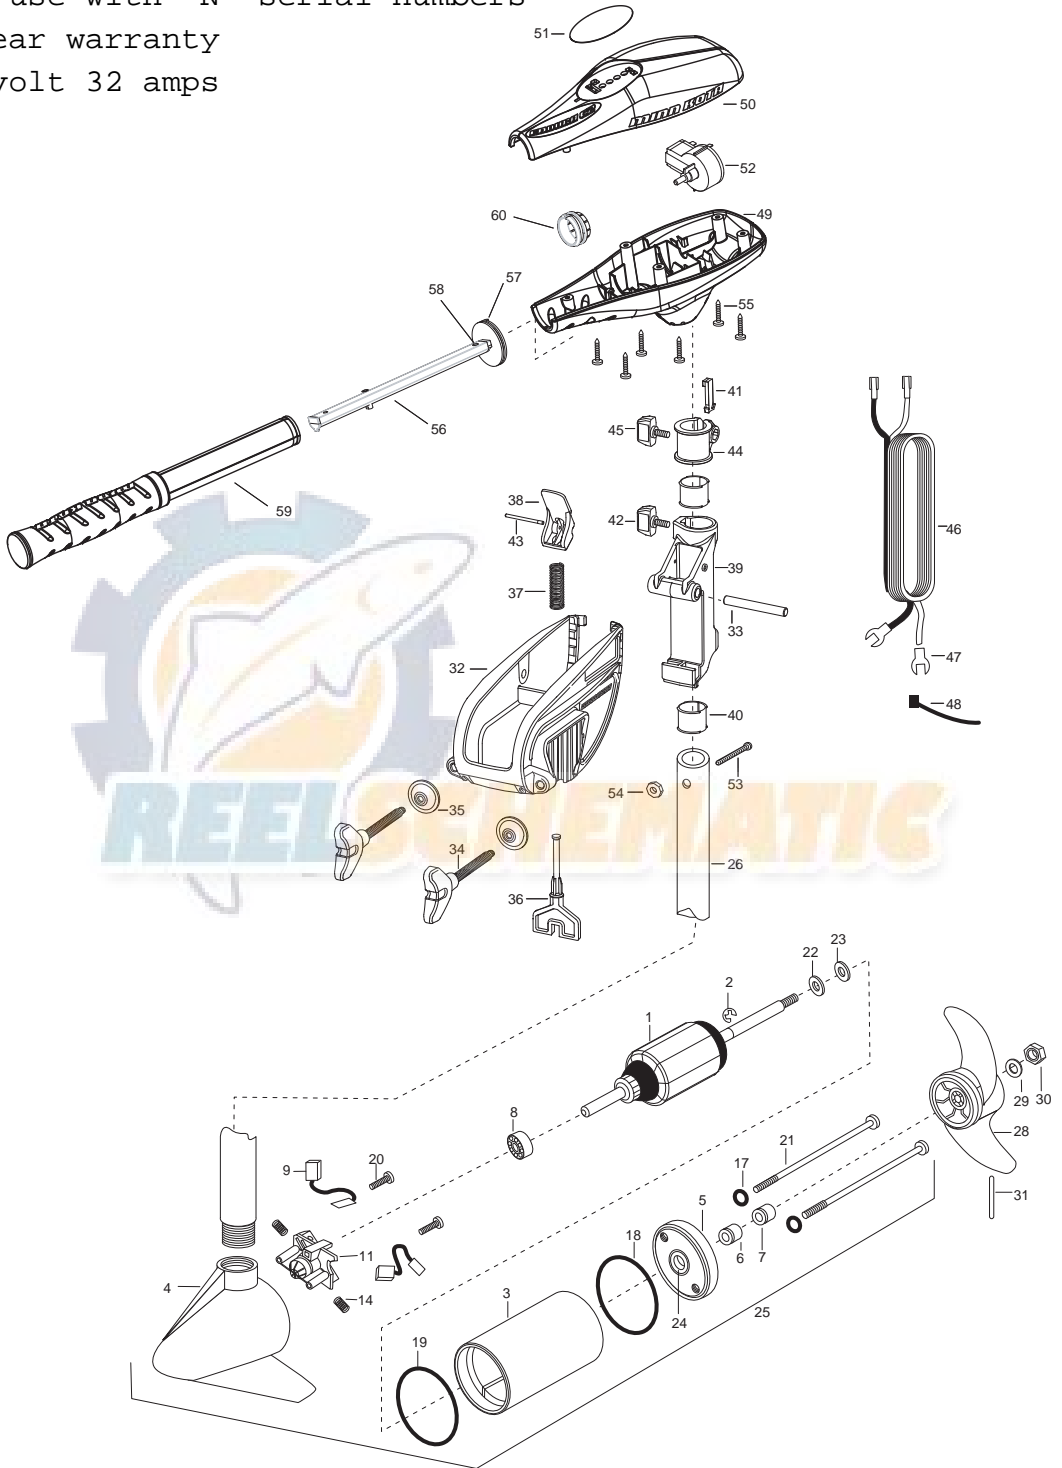

ENDURA 34 PARTS DIAGRAM

for use with "N" serial numbers

2-year warranty

12-volt 32 amps

ENDURA 34 - 36" PARTS LIST

<u>Item</u>	<u>Part Number</u>	<u>Description</u>
1	2-100-285	ARMATURE ASSEMBLY 12v 3.25
2	788-015	RETAINING RING
3	2-200-188	HOUSING ASSEMBLY CENTER 3.25 TXT
4	2-300-142	BRUSH END HOUSING ASSEMBLY 3.25 SP.CO
5	2-400-187	PLAIN END HOUSING ASSEMBLY 3.25
6	880-003	SEAL
7	880-006	SEAL W/SHIELD
8	140-010	BALL BEARING
9	188-055	BRUSH ASSEMBLY [2.EA]
11	738-030	BRUSH PLATE W/HOLDER 3.25
14	975-032	SPRING-COMPRESSION [2.EA]
17	701-007	O-RING- THRU BOLT [2.EA]
18	701-039	O-RING MK406460
19	701-041	O-RING
20	830-001	SCREW- SELF THREAD 8-32X1.7 [2.EA]
21	830-062	THRU BOLT 8-32X8.0 [2.EA]
22	990-067	WASHER- STEEL THRUST
23	990-070	WASHER- NYLATRON [2.EA]
24	144-049	FLANGE BEARING (SERVICE ONLY)
25	2069277	MOTOR ASSEMBLY 12 V 3.25 5SPC TXT
26	2032046	TUBE, COMPOSITE 36"
■	1378121	PROP W/DRIVE PIN, WASHER, NUT KIT
28	2061122	PROPELLER 3.25 HUB DIA
29	2151726	WASHER- 5/16 STD SS
30	2053101	NUT-PROP NYLOCK (MED) SS
31	2092600	PIN-DRIVE
■	2771818	BRACKET & HINGE ASSEMBLY (INCLUDES 32-43)
■	2771910	BRACKET ASSEMBLY (INCLUDES 32, 34, 35)
*32	2061910	BRACKET
33	2060510	PIN-HINGE
*34	2061300	SCREW-CLAM [2.EA]
*35	2011710	WASHER-CLAMP SCREW [2.EA]
36	2063605	T-BAR, PLASTIC
37	2062706	SPRING- (T-BAR)