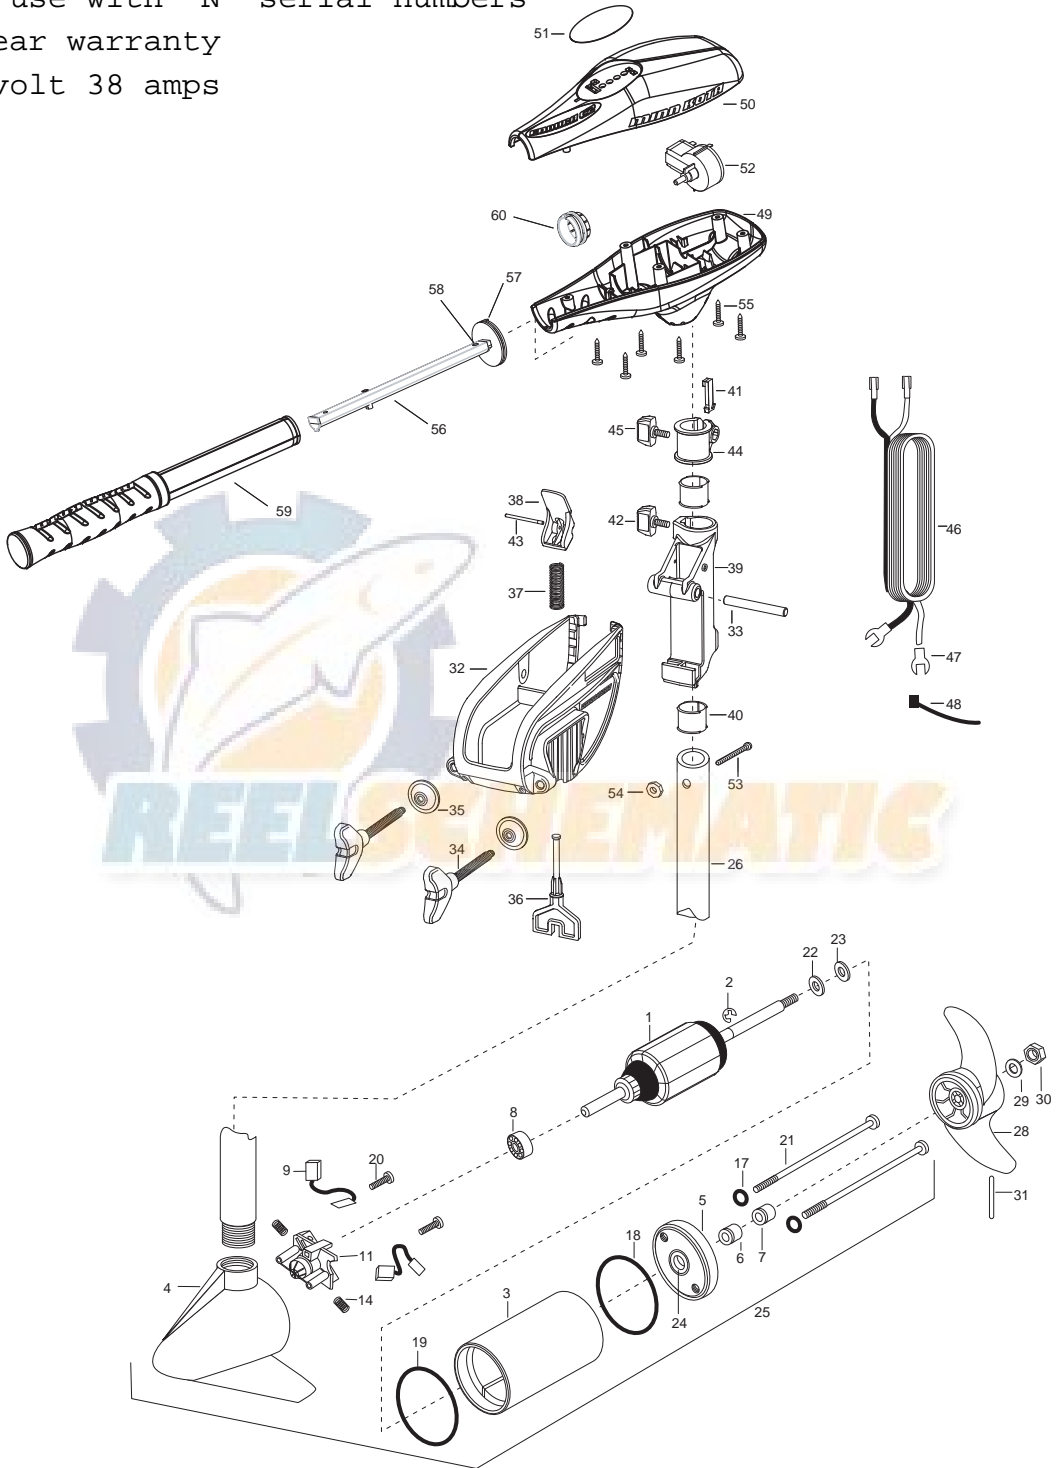

ENDURA 38 PARTS DIAGRAM

for use with "N" serial numbers

2-year warranty

12-volt 38 amps

ENDURA 38 - 36" PARTS LIST

<u>Item</u>	<u>Part Number</u>	<u>Description</u>
1	2-100-204	ARMATURE ASSEMBLY 12v 3.25
2	788-015	RETAINING RING
3	2-200-079	HOUSING ASSEMBLY CENTER 3.25 TXT
4	2-300-132	BRUSH END HOUSING ASSEMBLY 3.25 SP.CO
5	2-400-187	PLAIN END HOUSING ASSEMBLY 3.25
6	880-003	SEAL
7	880-006	SEAL W/SHIELD
8	140-010	BALL BEARING
9	188-052	BRUSH ASSEMBLY [2.EA]
11	738-030	BRUSH PLATE W/HOLDER 3.25
14	975-032	SPRING-COMPRESSION [2.EA]
17	701-007	O-RING- THRU BOLT [2.EA]
18	701-039	O-RING MK406460
19	701-041	O-RING
20	830-001	SCREW- SELF THREAD 8-32X1.7 [2.EA]
21	830-078	THRU BOLT 8-32X8.0 [2.EA]
22	990-067	WASHER- STEEL THRUST
23	990-070	WASHER- NYLATRON [2.EA]
24	144-049	FLANGE BEARING (SERVICE ONLY)
25	2069235	MOTOR ASSEMBLY 12 V 3.25 5SPC TXT
26	2032046	TUBE, COMPOSITE 36"
■	1378121	PROP W/DRIVE PIN, WASHER, NUT KIT
28	2061122	PROPELLER 3.25 HUB DIA
29	2151726	WASHER- 5/16 STD SS
30	2053101	NUT-PROP NYLOCK (MED) SS
31	2092600	PIN-DRIVE
■	2771818	BRACKET & HINGE ASSEMBLY (INCLUDES 32-43)
■	2771910	BRACKET ASSEMBLY (INCLUDES 32, 34, 35)
*32	2061910	BRACKET
33	2060510	PIN-HINGE
*34	2061300	SCREW-CLAM [2.EA]
*35	2011710	WASHER-CLAMP SCREW [2.EA]
36	2063605	T-BAR, PLASTIC
37	2062706	SPRING- (T-BAR)