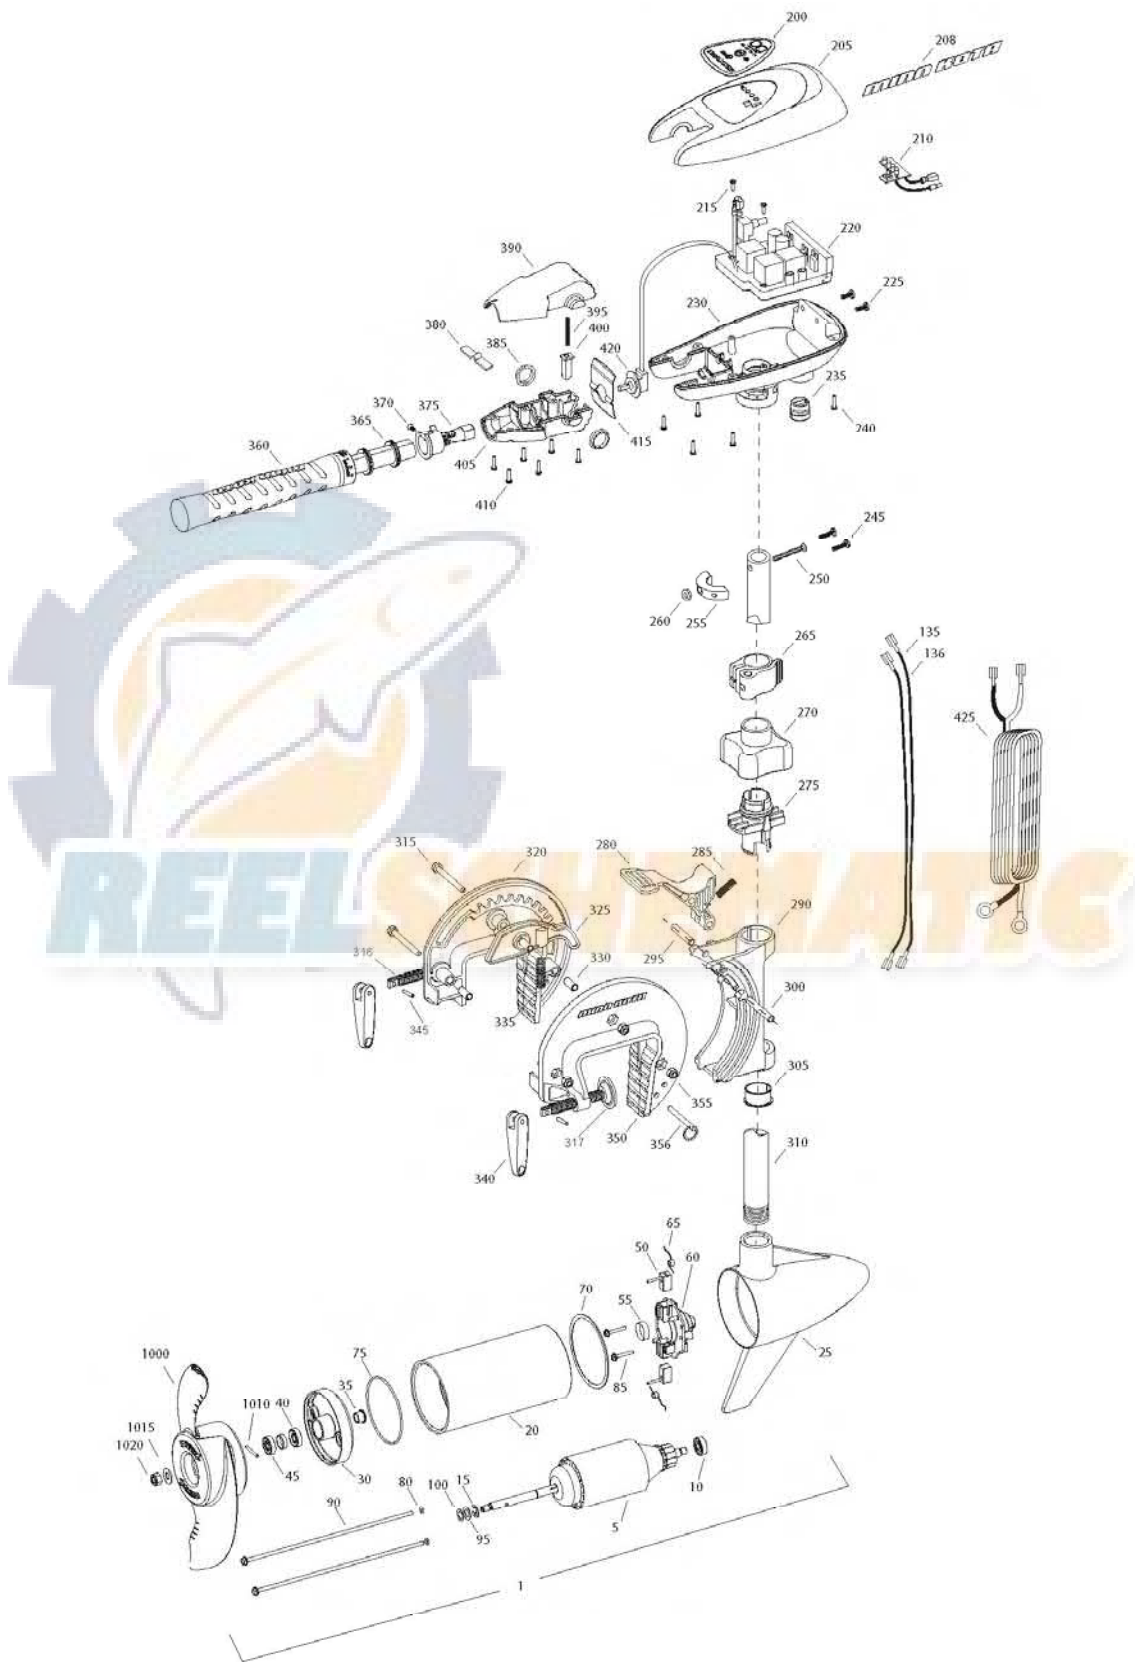

TRAXXIS 70
70 LBS THRUST
24 VOLT 42 AMPS
42" SHAFT

for use with "N" serial numbers
2-year warranty

Item	P/N	Description	Qty	Item	P/N	Description	Qty
1	2096030	24V Motor 42" FW	1	317	2011710	Washer-clamp screw	2
5	2-100-119	Armature assembly	1	320	2771941	Bracket, right, FW	1
10	140-010	Bearing	1	325	2067905	Cam deactivator	1
15	788-015	Retaining ring	1	330	2067306	Bushing, dowel 1/4 x 1/2	3
20	2-200-005	Center housing assembly	1	335	2062702	Spring, cam deactivator	1
25	421-065	Brush end housing assembly	1	■	2771303	Clamp screw kit	2 per kit
30	2-400-101	Plain end housing assembly	1	340	2050925	Handle, clamp	2
35	144-049	Flange bearing	1	345	2052625	Roll pin	2
40	880-003	Seal	1	350	2771947	Bracket, left, FW	1
45	880-006	Seal with shield	1	355	2263104	Nut, 1/4-20, nylock, Zinc	3
50	188-037	Brush	2	356	2062604	Pin, stop	1
55	725-050	Paper tube	1				
60	738-036	Brush plate assembly	1	■	2990957	Handle assy, VARS [360-410]	1
65	975-040	Brush spring	2	360	2990456	Grip/handle assy, VARS [360-375]	1
70	337-036	Gasket	1	365	2060015	Bearing, handle	2
75	701-081	O-ring, motor	1	370	2063405	Screw, #6 PFH SS	1
80	701-008	O-ring, thru-bolt	2	375	2884092	Yoke / spider assy, VARS	1
85	830-007	Screw, 8-32	2	380	2302742	Spring, detent, off	1
90	830-008	Thru-bolt	2	385	2060005	Bearing, handle pivot	2
95	990-067	Washer, steel	2	390	2060900	Handle pivot, top	1
100	990-070	Washer, nylatron	2	395	2302745	Spring, release button	1
135	640-004	Leadwire, black	1	400	2063700	Button, release	1
136	640-105	Leadwire, red	1	405	2060905	Handle pivot, bottom	1
■	2888460	Seal and O-ring Kit		410	2303412	Screw, #6 x 5/8 SS	6
200	2065698	Decal, c-box cover	1	415	2062715	Spring, handle pivot	1
205	2060295	C-box cover	1	420	2061700	Washer, pot holder	1
208	2325665	Decal - MinnKota	2	425	2992523	Leadwire assy, includes [235]	1
210	2074071	Battery meter, 24v FW	1				
215	3043427	Screw, #8 x 7/8 SS	2	■	1378170	Propeller kit	
220	2184017	Control board, 24/36V	1	■	2994875	Propeller bag assy	
■	2888411	Potentiometer Replacement Kit		1000	2091170	Propeller	1
225	2303434	Screw, #8-30 x 5/8 SS	2	1010	2092600	Drive pin, small	1
230	2062501	Control box, VARS, FW	1	1015	2151726	Washer, prop, small	1
235	2062905	Strain relief	1	1020	2053101	Nut, nylock, prop, small	1
240	2303412	Screw, #6 x 5/8 SS	6				
245	2263434	Screw, #8 x 1 SS	2				
250	2383407	Screw, #10-24 x 2 SS	1				
255	2061515	Collar, c-box	1				
260	2383124	Nut, 10-24, nylock, SS	1				
265	2991521	Cam lock/depth collar assy	1				
■	2991796	Bracket assy, aluminum [270-356]	1				
270	2060100	Knob, steering tension, soft	1				
275	2068400	Collet	1				
280	2064200	Lock arm	1				
285	2062701	Spring, lock arm	1				
290	2061821	Hinge	1				
295	2062602	Pin, lock, Zinc	1				
300	2062602	Pin, lock, Zinc	1				
305	2037301	Bushing, hinge	1				
310	2032053	Tube 42"	1				
315	2063500	Bolt 1/4-20 x 2 3/8", Zinc	3				
316	2051302	Screw-clamp	2				