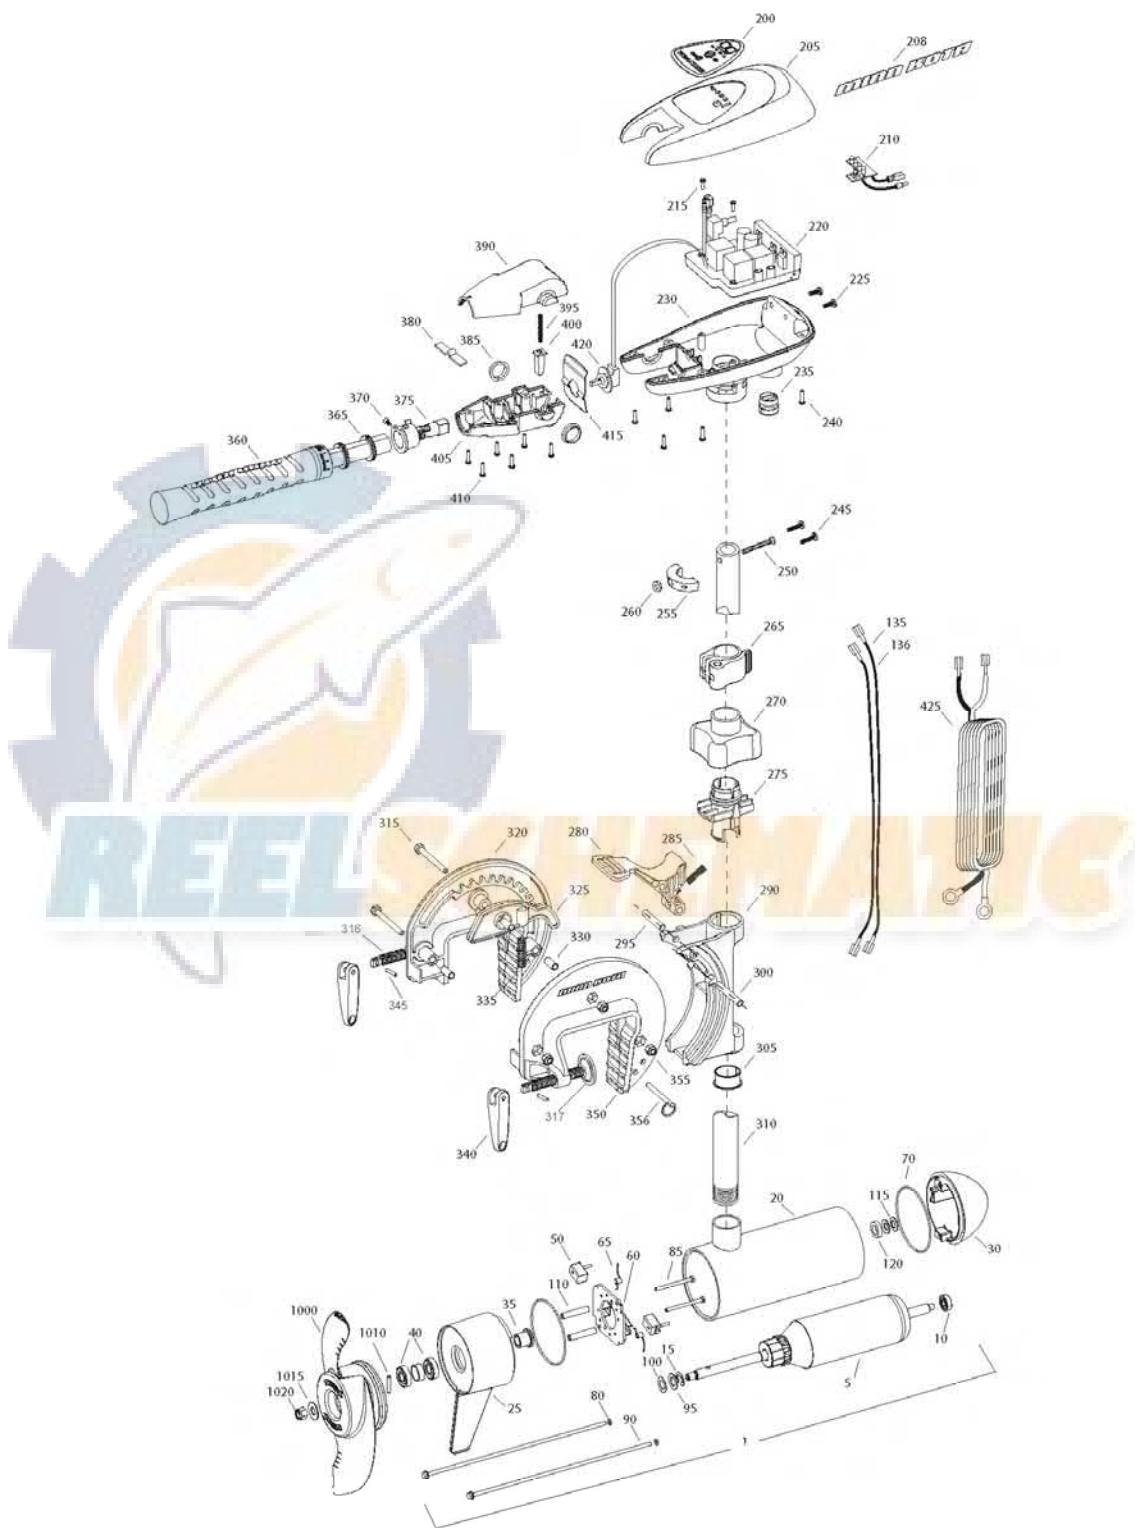

TRAXXIS 80
80 LBS THRUST
24 VOLT 56 AMPS
42" SHAFT

for use with "N" serial numbers
2-year warranty

Item	P/N	Description	Qty	Item	P/N	Description	Qty
1	2316216	24V Motor 36" FW	1	317	2011710	Washer-clamp screw	2
5	2-100-214	Armature assembly	1	320	2771941	Bracket, right, FW	1
10	140-010	Bearing	1	325	2067905	Cam deactivator	1
15	788-040	Retaining ring	1	330	2067306	Bushing, dowel 1/4 x 1/2	3
20	2-200-160	Center housing assembly	1	335	2062702	Spring, cam deactivator	1
25	2-300-160	Brush end housing assembly	1	■	2771303	Clamp screw kit	2 per kit
30	421-276	Plain end housing assembly STD	1	340	2050925	Handle, clamp	2
35	144-017	Flange bearing	1	345	2052625	Roll pin	2
40	880-025	Seal	2	350	2771947	Bracket, left, FW	1
50	188-094	Brush	2	355	2263104	Nut, 1/4-20, nylock, Zinc	3
60	9-738-004	Brush plate assembly	1	356	2062604	Pin, stop	1
65	975-041	Brush spring	2				
70	701-043	O-ring, motor	2	■	2990957	Handle assy, VARS [360-410]	1
80	701-009	O-ring, thru-bolt	2	360	2990456	Grip/handle assy, VARS [360-375]	1
85	830-027	Screw, 10-32 x 2	2	365	2060015	Bearing, handle	2
90	830-094	Thru-bolt	2	370	2063405	Screw, #6 PFH SS	1
95	990-051	Washer, steel	2	375	2884092	Yoke / spider assy, VARS	1
100	990-052	Washer, nylontron	2	380	2302742	Spring, detent, off	1
110	973-025	Spacer, brush plate	2	385	2060005	Bearing, handle pivot	2
115	992-010	Washer, Belleville	2	390	2060900	Handle pivot, top	1
120	990-045	Spacer, thrust	1	395	2302745	Spring, release button	1
135	640-015	Leadwire, black	1	400	2063700	Button, release	1
136	640-119	Leadwire, red	1	405	2060905	Handle pivot, bottom	1
■	2889460	Seal and O-ring Kit		410	2303412	Screw, #6 x 5/8 SS	6
200	2065699	Decal, c-box cover	1	415	2062715	Spring, handle pivot	1
205	2060295	C-box cover	1	420	2061700	Washer, pot holder	1
208	2325665	Decal - MinnKota	2	425	2992523	Leadwire assy, includes [235]	1
210	2074071	Battery meter, 24v FW	1				
215	3043427	Screw, #8 x 7/8 SS	2	■	1378132	Propeller kit WW2	
220	2184017	Control board, 24/36V	1	■	2994878	Propeller bag assy	
■	2888411	Potentiometer Replacement Kit		1000	2331160	Propeller WW2	1
225	2303434	Screw, #8-30 x 5/8 SS	2	1010	2262658	Drive pin, large 1" x 3/16" SS	1
230	2062501	Control box, VARS, FW	1	1015	2091701	Washer, prop, large	1
235	2062905	Strain relief	1	1020	2093101	Nut, nylock, prop, large 3/8" SS	1
240	2303412	Screw, #6 x 5/8 SS	6				
245	2263434	Screw, #8 x 1 SS	2				
250	2383407	Screw, #10-24 x 2 SS	1				
255	2061515	Collar, c-box	1				
260	2383124	Nut, 10-24, nylock, SS	1				
265	2991521	Cam lock/depth collar assy	1				
■	2991796	Bracket assy, aluminum [270-356]	1				
270	2060100	Knob, steering tension, soft	1				
275	2068400	Collet	1				
280	2064200	Lock arm	1				
285	2062701	Spring, lock arm	1				
290	2061821	Hinge	1				
295	2062602	Pin, lock, Zinc	1				
300	2062602	Pin, lock, Zinc	1				
305	2037301	Bushing, hinge	1				
310	2032053	Tube 42"	1				
315	2063500	Bolt 1/4-20 x 2 3/8", Zinc	3				
316	2051302	Screw-clamp	2				