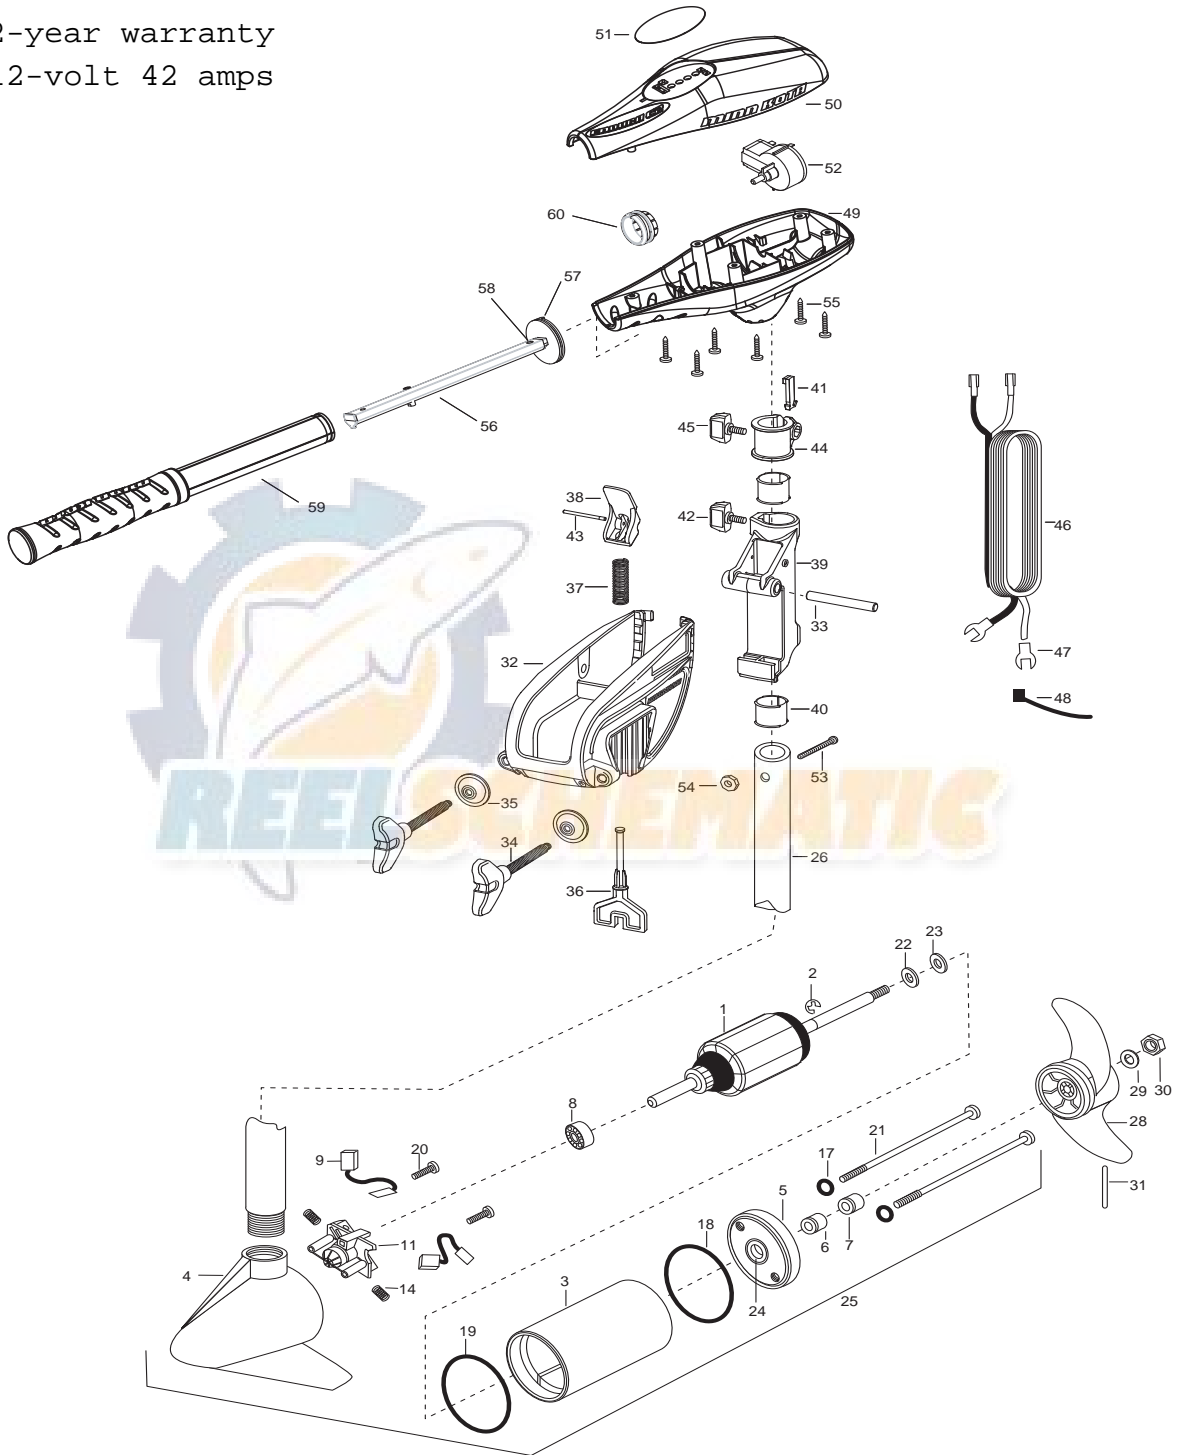

ENDURA 40 PARTS DIAGRAM

for use with "0" serial numbers

2-year warranty

12-volt 42 amps

ENDURA 40 - 36" PARTS LIST

<u>Item</u>	<u>Part Number</u>	<u>Description</u>
1	2-100-204	ARMATURE ASSEMBLY 12v 3.25
2	788-015	RETAINING RING
3	2-200-079	HOUSING ASSEMBLY CENTER 3.25 TXT
4	2-300-132	BRUSH END HOUSING ASSEMBLY 3.25 SP.CO
5	2-400-187	PLAIN END HOUSING ASSEMBLY 3.25
6	880-003	SEAL
7	880-006	SEAL W/SHIELD
8	140-010	BALL BEARING
9	188-052	BRUSH ASSEMBLY [2.EA]
11	738-030	BRUSH PLATE W/HOLDER 3.25
14	975-032	SPRING-COMPRESSION [2.EA]
17	701-007	O-RING- THRU BOLT [2.EA]
18	701-039	O-RING MK406460
19	701-041	O-RING
20	830-001	SCREW- SELF THREAD 8-32X1.7 [2.EA]
21	830-078	THRU BOLT 8-32X8.0 [2.EA]
22	990-067	WASHER- STEEL THRUST
23	990-070	WASHER- NYLATRON [2.EA]
24	144-049	FLANGE BEARING (SERVICE ONLY)
25	2069235	MOTOR ASSEMBLY 12 V 3.25 5SPC TXT
26	2032046	TUBE, COMPOSITE 36"
■	1378121	PROP W/DRIVE PIN, WASHER, NUT KIT
28	2061122	PROPELLER 3.25 HUB DIA
29	2151726	WASHER- 5/16 STD SS
30	2053101	NUT-PROP NYLOCK (MED) SS
31	2092600	PIN-DRIVE
■	2771818	BRACKET & HINGE ASSEMBLY (INCLUDES 32-43)
■	2771910	BRACKET ASSEMBLY (INCLUDES 32, 34, 35)
*32	2061910	BRACKET
33	2060510	PIN-HINGE
*34	2061300	SCREW-CLAMP [2.EA]
*35	2011710	WASHER-CLAMP SCREW [2.EA]
36	2063605	T-BAR, PLASTIC
37	2062706	SPRING- (T-BAR)