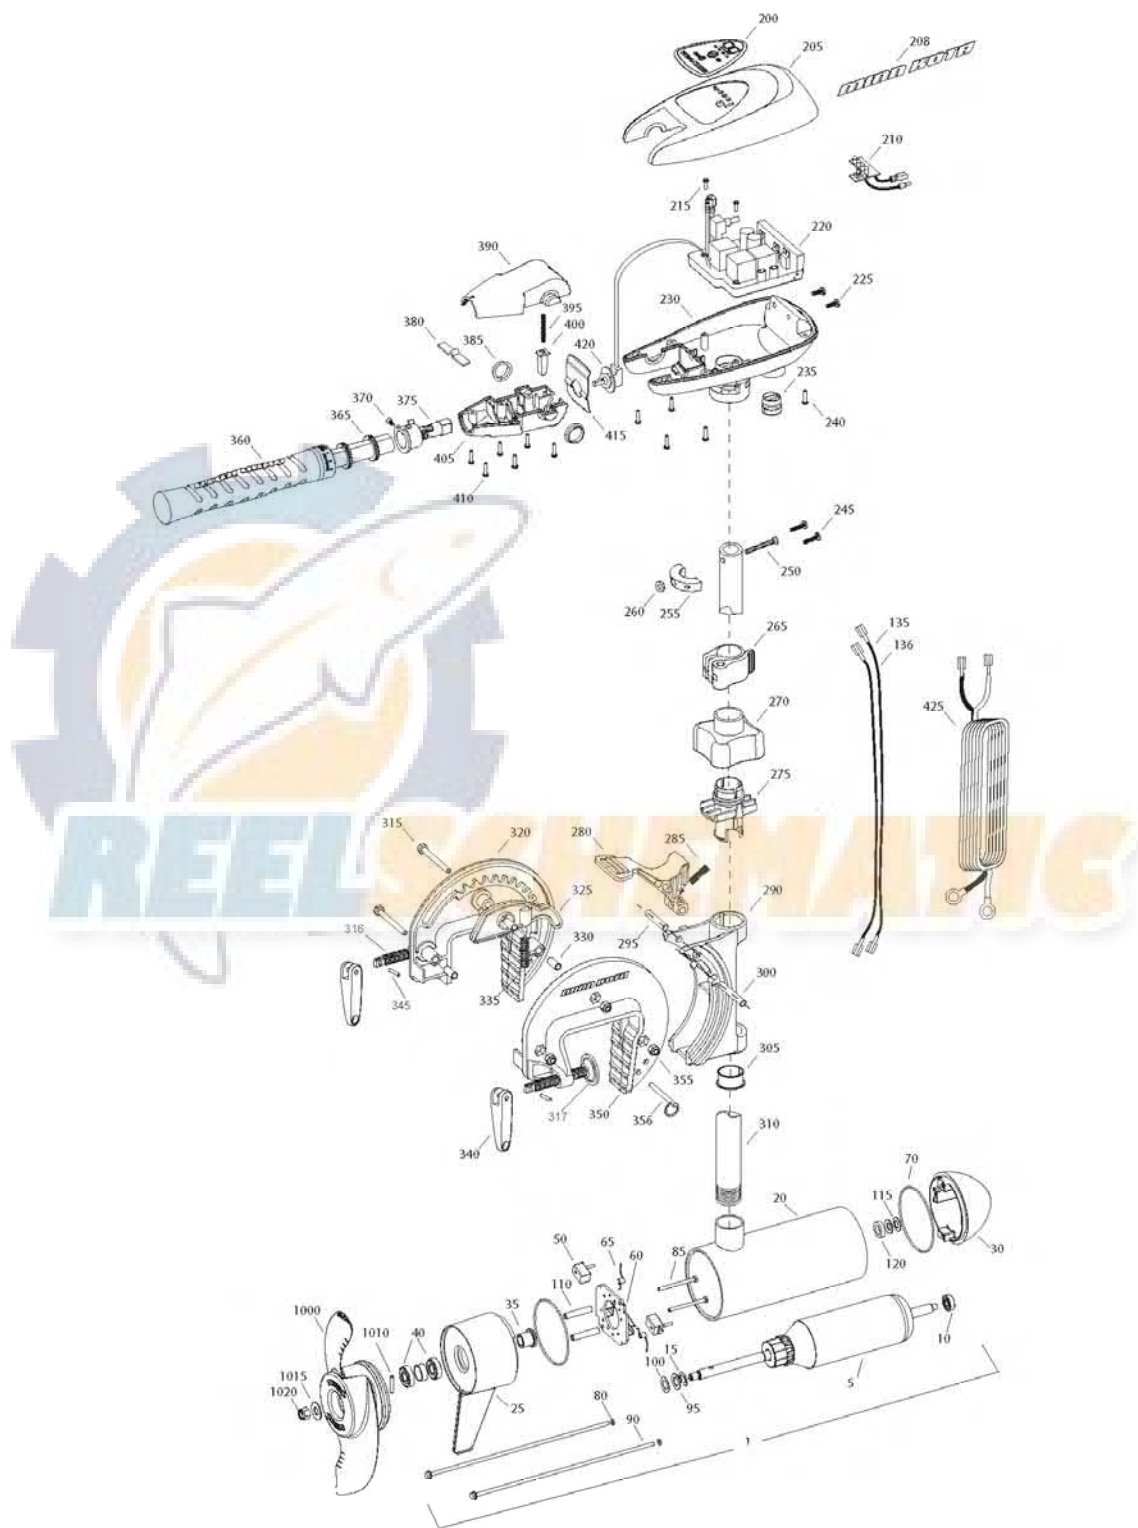

TRAXXIS 80
80 LBS THRUST
24 VOLT 56 AMPS
42" SHAFT

for use with "0" serial numbers
2-year warranty

Item	P/N	Description	Qty	Item	P/N	Description	Qty
1	2316216	24V Motor 36" FW	1	317	2011710	Washer-clamp screw	2
5	2-100-214	Armature assembly	1	320	2771941	Bracket, right, FW	1
10	140-010	Bearing	1	325	2067905	Cam deactivator	1
15	788-040	Retaining ring	1	330	2067306	Bushing, dowel 1/4 x 1/2	3
20	2-200-160	Center housing assembly	1	335	2062702	Spring, cam deactivator	1
25	2-300-160	Brush end housing assembly	1	■	2771303	Clamp screw kit	2 per kit
30	421-276	Plain end housing assembly STD	1	340	2050925	Handle, clamp	2
35	144-017	Flange bearing	1	345	2052625	Roll pin	2
40	880-025	Seal	2	350	2771947	Bracket, left, FW	1
50	188-094	Brush	2	355	2263104	Nut, 1/4-20, nylock, Zinc	3
60	9-738-004	Brush plate assembly	1	356	2062604	Pin, stop	1
65	975-041	Brush spring	2				
70	701-043	O-ring, motor	2	■	2990957	Handle assy, VARS [360-410]	1
80	701-009	O-ring, thru-bolt	2	360	2990456	Grip/handle assy, VARS [360-375]	1
85	830-027	Screw, 10-32 x 2	2	365	2060015	Bearing, handle	2
90	830-094	Thru-bolt	2	370	2063405	Screw, #6 PFH SS	1
95	990-051	Washer, steel	2	375	2884092	Yoke / spider assy, VARS	1
100	990-052	Washer, nylontron	2	380	2302742	Spring, detent, off	1
110	973-025	Spacer, brush plate	2	385	2060005	Bearing, handle pivot	2
115	992-010	Washer, Belleville	2	390	2060900	Handle pivot, top	1
120	990-045	Spacer, thrust	1	395	2302745	Spring, release button	1
135	640-015	Leadwire, black	1	400	2063700	Button, release	1
136	640-119	Leadwire, red	1	405	2060905	Handle pivot, bottom	1
■	2889460	Seal and O-ring Kit		410	2303412	Screw, #6 x 5/8 SS	6
200	2065699	Decal, c-box cover	1	415	2062715	Spring, handle pivot	1
205	2060295	C-box cover	1	420	2061700	Washer, pot holder	1
208	2325665	Decal - MinnKota	2	425	2992523	Leadwire assy, includes [235]	1
210	2074071	Battery meter, 24v FW	1				
215	3043427	Screw, #8 x 7/8 SS	2	■	1378132	Propeller kit WW2	
220	2184017	Control board, 24/36V	1	■	2994878	Propeller bag assy	
■	2888411	Potentiometer Replacement Kit		1000	2331160	Propeller WW2	1
225	2303434	Screw, #8-30 x 5/8 SS	2	1010	2262658	Drive pin, large 1" x 3/16" SS	1
230	2062501	Control box, VARS, FW	1	1015	2091701	Washer, prop, large	1
235	2062905	Strain relief	1	1020	2093101	Nut, nylock, prop, large 3/8" SS	1
240	2303412	Screw, #6 x 5/8 SS	6				
245	2263434	Screw, #8 x 1 SS	2				
250	2383407	Screw, #10-24 x 2 SS	1				
255	2061515	Collar, c-box	1				
260	2383124	Nut, 10-24, nylock, SS	1				
265	2991521	Cam lock/depth collar assy	1				
■	2991796	Bracket assy, aluminum [270-356]	1				
270	2060100	Knob, steering tension, soft	1				
275	2068400	Collet	1				
280	2064200	Lock arm	1				
285	2062701	Spring, lock arm	1				
290	2061821	Hinge	1				
295	2062602	Pin, lock, Zinc	1				
300	2062602	Pin, lock, Zinc	1				
305	2037301	Bushing, hinge	1				
310	2032053	Tube 42"	1				
315	2063500	Bolt 1/4-20 x 2 3/8", Zinc	3				
316	2051302	Screw-clamp	2				