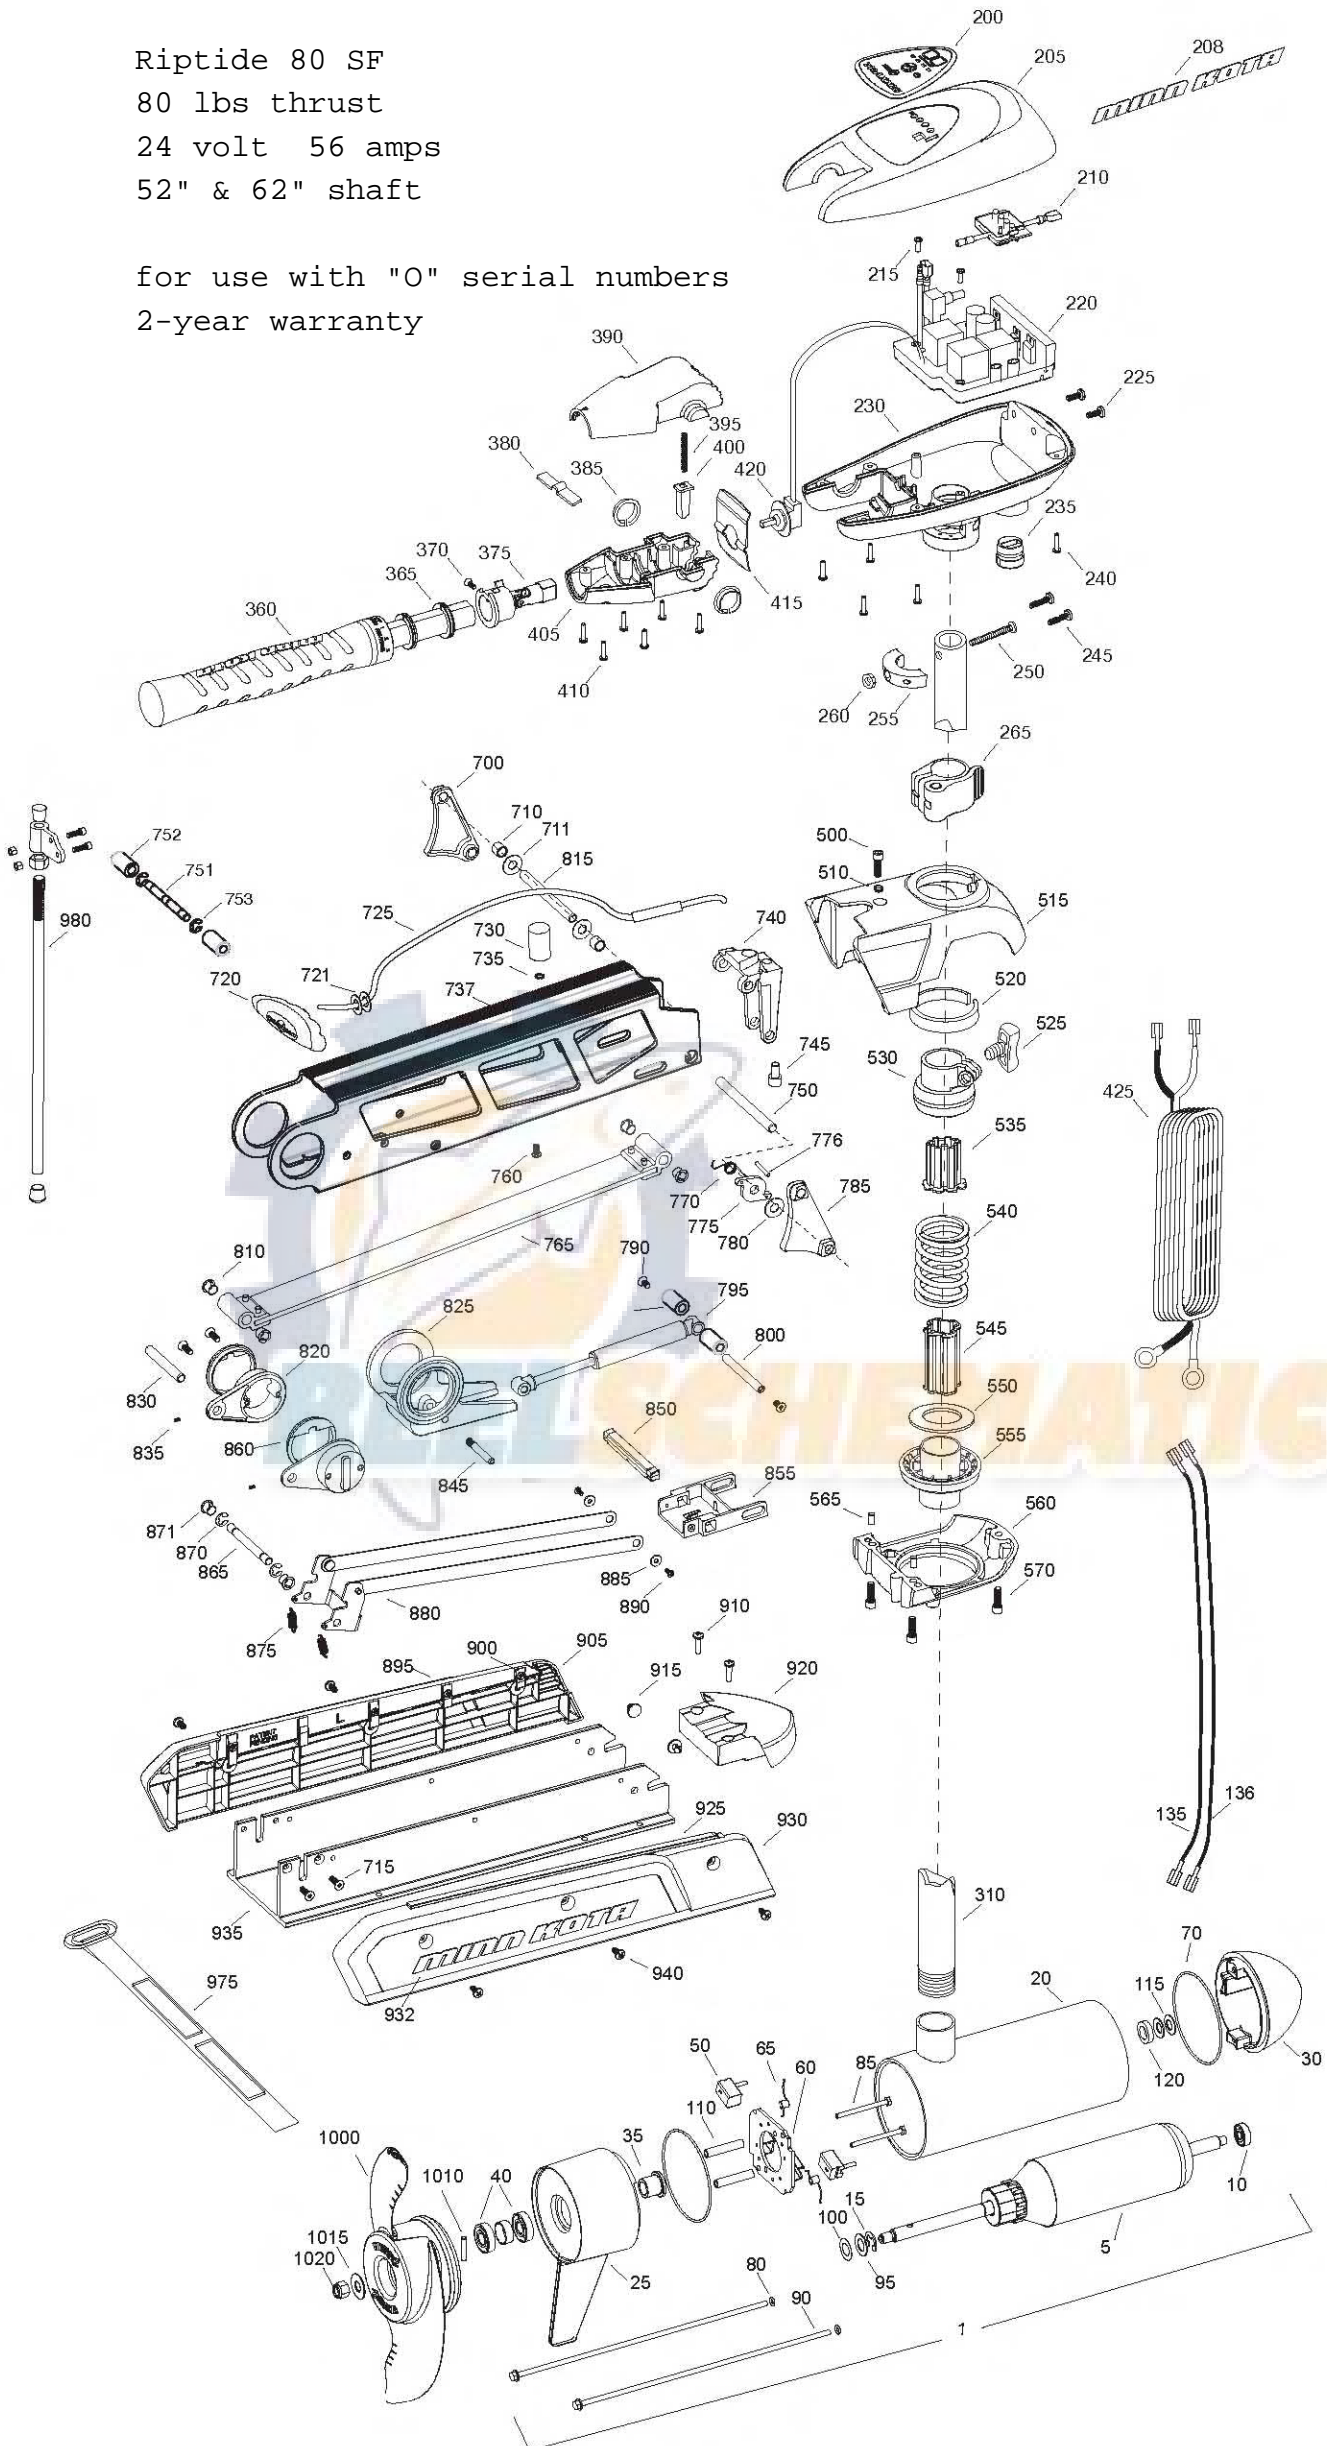

Riptide 80 SF
80 lbs thrust
24 volt 56 amps
52" & 62" shaft

for use with "0" serial numbers
2-year warranty

Item	P/N	Description	Qty	Item	P/N	Description	Qty	Item	P/N	Description	Qty
80# Motor				200	2195659	Decal, c-box cover 80#	1	■	2993911	Sideplate assembly, short, left, sw	1
1	2316226	24V Motor 62" SW	1		2095604	Decal, c-box cover 101#	1	■	2993916	Sideplate assembly, long, left, sw	1
5	2-100-214	Armature assembly	1	205	2060296	C-box cover	1	■	2991749	Mount, Fortrex, Short 52" [700-940]	1
10	140-010	Bearing	1	208	2325666	Decal - Minnkota	2	■	2991750	Mt, Fortrex, Long 80# 62" [700-940]	1
15	788-040	Retaining ring	1	210	2074081	Battery meter, 24v SW	1	700	2991751	Mt, Fortrex, Long 101# 62" [700-940]	1
20	2-200-397	Center housing assembly	1		2074082	Battery meter, 36v SW	1	710	2280800	Link, bowguard mount, left	1
25	2-300-340	Brush end housing assembly	1	215	3043427	Screw, #8 x 7/8 SS	2	711	2287303	Bushing, upper pins	2
30	421-376	Plain end housing assembly STD	1	220	2184017	Control board, 24/36V	1	715	2287304	Bushing, delrin	2
35	144-017	Flange bearing	1	■	2888411	Potentiometer Replacement Kit	1	720	2283409	Screw, 1/4-20 x 3/4 FHSC	4
40	880-025	Seal	2	225	2303434	Screw, #8-30 x 5/8 SS	2	721	2880400	Pull grip assembly	1
50	188-094	Brush	2	230	2062503	Control box, VARS, SW	1	725	2261732	Washer	2
60	9-738-004	Brush plate assembly	1	235	2062905	Strain relief	1	730	2771601	Rope assembly	1
65	975-041	Brush spring	2	240	2303412	Screw, #6 x 5/8 SS	6	735	2281516	Spacer, inner arm	1
70	701-043	O-ring, motor	2	245	2263434	Screw, #8 x 1 SS	2	737	2281702	Washer, lock 1/4	1
80	701-009	O-ring, thru-bolt	2	250	2263406	Screw, #10-24 x 2 SS	1		2284202	Outer arm, short, 52"	1
85	830-027	Screw, 10-32 x 2	2	255	2061517	Collar, c-box	1	740	2284212	Outer arm, long, 62"	1
90	830-094	Thru-bolt	2	260	2383101	Nut, 10-24, nylock, SS	1	745	2992302	Rope guide assembly	1
95	990-051	Washer, steel	2	265	2991521	Cam lock/depth collar assy	1	750	2281530	Insert, threaded	1
100	990-052	Washer, nylatron	2					751	2282608	Pin, 7/16 x 5 5/32	1
110	973-025	Spacer, brush plate	2	310	2002014	Tube Composite 52"	1	752	2282602	Pin, 3/8 x 3 3/4	1
115	992-010	Washer, Belleville	2		2002015	Tube Composite 62"	1	753	2261505	Spacer	2
120	990-045	Spacer, thrust	1	■	2990957	Handle assy, VARS [360-410]	1	760	2263011	E-ring, 3/8 shaft	2
135	640-021	Leadwire, black	1	360	2990456	Grip/handle assy, VARS [360-375]	1	765	2223418	Screw, 1/4-20 x 1/2 BHCS	1
136	640-126	Leadwire, red	1	365	2060015	Bearing, handle	2	770	2993819	Inner arm assembly, short, 52"	1
■	2889460	Seal and O-ring Kit		370	2063405	Screw, #6 PFH SS	1	775	2993821	Inner arm assembly, long, 62"	1
				375	2884092	Yoke / spider assy, VARS	1	776	2042711	Spring, torsion	1
101# Motor				380	2302742	Spring, detent, off	1	780	2282711	Latch, safety	1
1	2316286	36V Motor 62" SW	1	385	2060005	Bearing, handle pivot	2	785	2283620	Spring, safety latch	1
5	2-100-216	Armature assembly	1	390	2060900	Handle pivot, top	1	790	2282611	Spring, safety latch	1
10	140-010	Bearing	1	395	2302745	Spring, release button	1	795	2281704	Washer 7/16 nylon	1
15	788-040	Retaining ring	1	400	2063700	Button, release	1		2288400	Link, bowguard mount, right	1
20	2-200-310	Center housing assembly	1	405	2060905	Handle pivot, bottom	1		2288401	Screw 1/4-20 x 1/2 PFH	2
25	2-300-340	Brush end housing assembly	1	410	2303412	Screw, #6 x 5/8 SS	6	796	2288402	Gas spring (cylinder), 80/101#, short	1
30	421-376	Plain end housing assembly STD	1	415	2062715	Spring, handle pivot	1	800	2281710	Gas spring (cylinder), 80#, long mt	1
35	144-017	Flange bearing	1	420	2061700	Washer, pot holder	1	810	2282610	Gas spring (cylinder), 101#, long mt	1
40	880-025	Seal	2	425	2992521	Leadwire assy	1	815	2287110	Spacer, gas spring	2
50	188-094	Brush	2	■	2991757	Bowguard Assembly SW [500-570]	1	820	2282610	Pin, upper, shock	1
60	9-738-004	Brush plate assembly	1	500	2263422	Screw, 5/16 x 1 SHCS	1	825	2280005	Bearing, nyliner 7/16"	4
65	975-041	Brush spring	2	510	2281700	Washer, 5/16 highcollar lock	1	830	2282600	Pin, 7/16 x 4 7/8	1
70	701-043	O-ring, motor	2	515	2281943	Bowguard top	1	835	2281932	Bracket, rear pivot	2
80	701-009	O-ring, thru-bolt	2	520	2280001	Bearing, Bowguard top	1	845	2281501	Yoke, shock mount	1
85	830-027	Screw, 10-32 x 2	2	525	2011366	Knob, ss	1	850	2282606	Pin, 7/16 x 4 1/2	1
90	830-096	Thru-bolt	2	530	2261525	Spring sleeve, upper	1	855	2283402	Screw, set, 6-32 x 1/4	2
95	990-051	Washer, steel	2	535	2264702	Tube insert, upper	1	860	2282604	Pin, Knurled 5/16 x 2	1
100	990-052	Washer, nylatron	2	540	2262705	Spring, bowguard	1	865	2283615	Latch bar	1
110	973-025	Spacer, brush plate	2	545	2282000	Tube insert, lower	1	870	2283610	Bracket - latch/strap, rope pull	1
115	992-010	Washer, Belleville	2	550	2281525	Spacer, lower spring	1	875	2287300	Bushing, rear pivot	2
120	990-045	Spacer, thrust	1	555	2281520	Spring sleeve, lower	1	880	2282602	Pin, 3/8 x 3 3/4	1
135	640-021	Leadwire, black	1	560	2991726	Bowguard bottom	1	885	2263011	E-ring, 3/8 shaft	2
136	640-126	Leadwire, red	1	565	2262632	Spring pin 1/4 x 5/8, ss	2	890	2280008	Bearing, Iglide	2
■	2889460	Seal and O-ring Kit		570	2263422	Screw, 5/16 x 1, ss	3		2282720	Spring, extension	2
									2773600	Latch strap assembly, short	1
									2773601	Latch strap assembly, Long	1
									2261732	Washer 8, nylon	2
									2373450	Screw 8-18 x 3/8	2