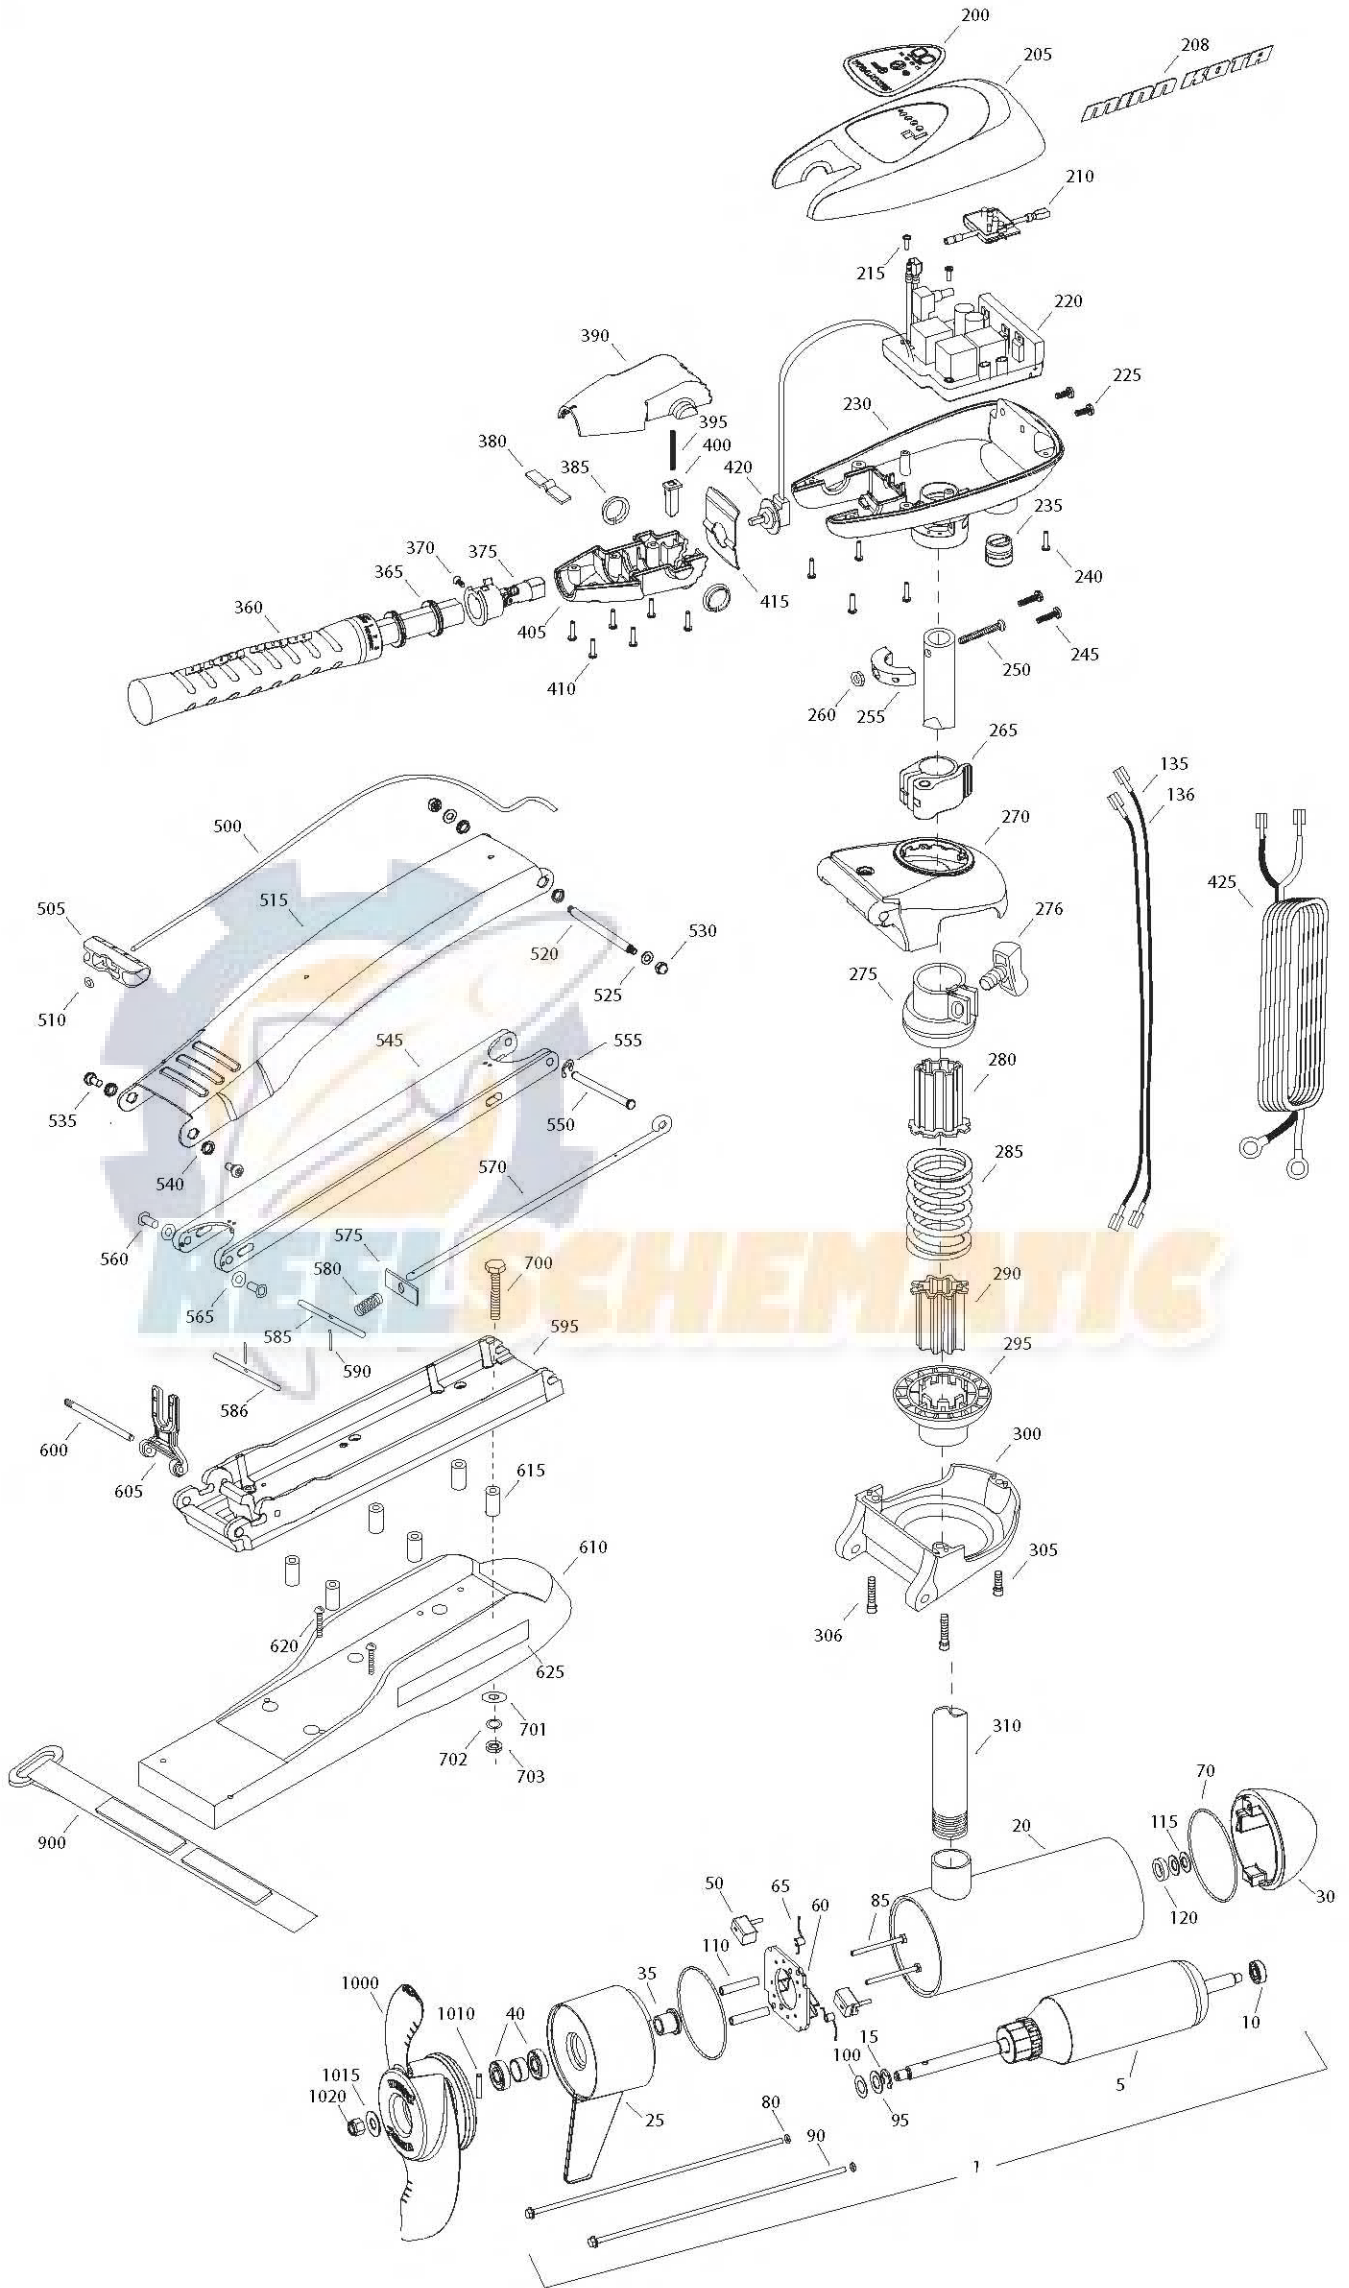

RT101/SM
101 LBS THRUST
36 VOLT 46 AMPS
52" SHAFT

for use with "0" serial numbers
2-year warranty

Item	P/N	Description	Qty	Item	P/N	Description	Qty	Item	P/N	Description	Qty
1	2316286	36V Motor 52" SW	1					900	2263804	Strap, hold down	1
5	2-100-216	Armature assembly	1	■	2990957	Handle assy, VARS [360-410]	1				
10	140-010	Bearing	1	360	2990456	Grip/handle assy, VARS [360-375]	1	■	1378132	Propeller kit WW2	
15	788-040	Retaining ring	1	365	2060015	Bearing, handle	2	■	2994876	Propeller bag assy	
20	2-200-310	Center housing assembly	1	370	2063405	Screw, #6 PFH SS	1	1000	2331160	Propeller WW2	1
25	2-300-340	Brush end housing assembly	1	375	2884092	Yoke / spider assy, VARS	1	1010	2262658	Drive pin, large	1
30	421-376	Plain end housing assembly STD	1	380	2302742	Spring, detent, off	1	1015	2091701	Washer, prop, large	1
35	144-017	Flange bearing	1	385	2060005	Bearing, handle pivot	2	1020	2198401	Nut, nylock, prop, Anode	1
40	880-025	Seal	2	390	2060900	Handle pivot, top	1				
50	188-094	Brush	2	395	2302745	Spring, release button	1	■	2889460	Seal & Oring Kit	1
60	9-738-004	Brush plate assembly	1	400	2063700	Button, release	1				
65	975-041	Brush spring	2	405	2060905	Handle pivot, bottom	1				
70	701-043	O-ring, motor	2	410	2303412	Screw, #6 x 5/8 SS	6				
70	701-009	O-ring, thru-bolt	2								
85	830-027	Screw, 10-32 x 2	2	415	2062715	Spring, handle pivot	1				
90	830-096	Thru-bolt	2	420	2061700	Washer, pot holder	1				
95	990-051	Washer, steel	2	425	2992521	Leadwire assy	1				
100	990-052	Washer, nylatron	2								
110	973-025	Spacer, brush plate	2	■	2991845	Mount, Bow Assy bow guard	1				
115	992-010	Washer, Belleville	2			[500-625]					
120	990-045	Spacer, thrust	1	500	2251601	Rope	1				
135	640-018	Leadwire, black	1	505	2150400	Pull grip	1				
136	640-123	Leadwire, red	1	510	2151700	Washer	1				
■	2889460	Seal and O-ring Kit		515	2264244	Arm, upper, std, sw	1				
				520	2262604	Pin, bowguard, upper	1				
200	2095604	Decal, c-box cover	1	525	2261722	Washer, 5/16", ss	2				
205	2060296	C-box cover	1	530	2223100	Nut, 5/16-18 SS	2				
208	2325666	Decal - MinnKota	2	535	2263500	Bolt, shoulder	2				
210	2074082	Battery meter, 36v SW	1	540	2293501	Bushing, SS	2				
215	3043427	Screw, #8 x 7/8 SS	2	545	2994351	Arm, Lower, std, sw	1				
220	2184017	Control board, 24/36v	1	550	2262622	Pin, clevis ss	1				
■	2888411	Potentiometer Replacement Kit		555	2263011	E-clip, ss	1				
225	2303434	Screw, #8-30 x 5/8 SS	2	560	2267318	Bushing, nyloner	2				
230	2062503	Control box, VARS, SW	1	565	2261708	Washer, spacer, .010 thk	as reqd				
235	2062905	Strain relief	1	570	2153603	Eyeshaft, ss	1				
240	2303412	Screw, #6 x 5/8 SS	6	575	2262703	Spring stop	1				
245	2263434	Screw, #8 x 1 SS	2	580	2152701	Spring, lock bar, ss	1				
250	2383406	Screw, #10-24 x 2 SS	1	585	2233621	Lock bar, front, ss	1				
255	2061517	Collar, c-box	1	586	2233623	Lock bar, back, ss	1				
260	2383101	Nut, 10-24, nylock, SS	1	590	2152612	Spring pin, ss	2				
265	2991521	Cam lock/depth collar assy	1	595	2773983	Bowplate w/ insert, std, sw	1				
				600	2260505	Hinge pin, ss	1				
■	2991764	Bowguard Assembly SW [270-306]	1	605	2293811	Yoke, Max	1				
270	2991779	Bracket, top	1	610	2263917	Motor rest, std, sw	1				
275	2261525	Spring sleeve, Upper	1	615	2261505	Spacer, motor rest	6				
276	2011366	Knob, collar, ss	1	620	2263434	Screw, #8, SS	2				
280	2264702	Tube insert, bowmount	2	625	2065677	Decal, motor rest	2				
285	2262705	Spring, bowguard	1								
295	2261535	Spring sleeve, Lower	1	■	2994830	Bag assembly	1				
300	2991777	Bracket Assy, bottom	1	700	2263431	Screw, 1/4-20 x 3 1/2" PPH, SS	6				
305	2263422	Screw, 5/16 x 1" SHCS ss	1	701	2301720	Washer, rubber mounting	6				
306	2263424	Screw, 5/16 x 2.5" SHCS ss	2	702	2261713	Washer, 1/4 SS	6				
				703	2263101	Nut, 1/4-20 Nylock, SS	6				
310	2002014	Tube Composite 52"	1								