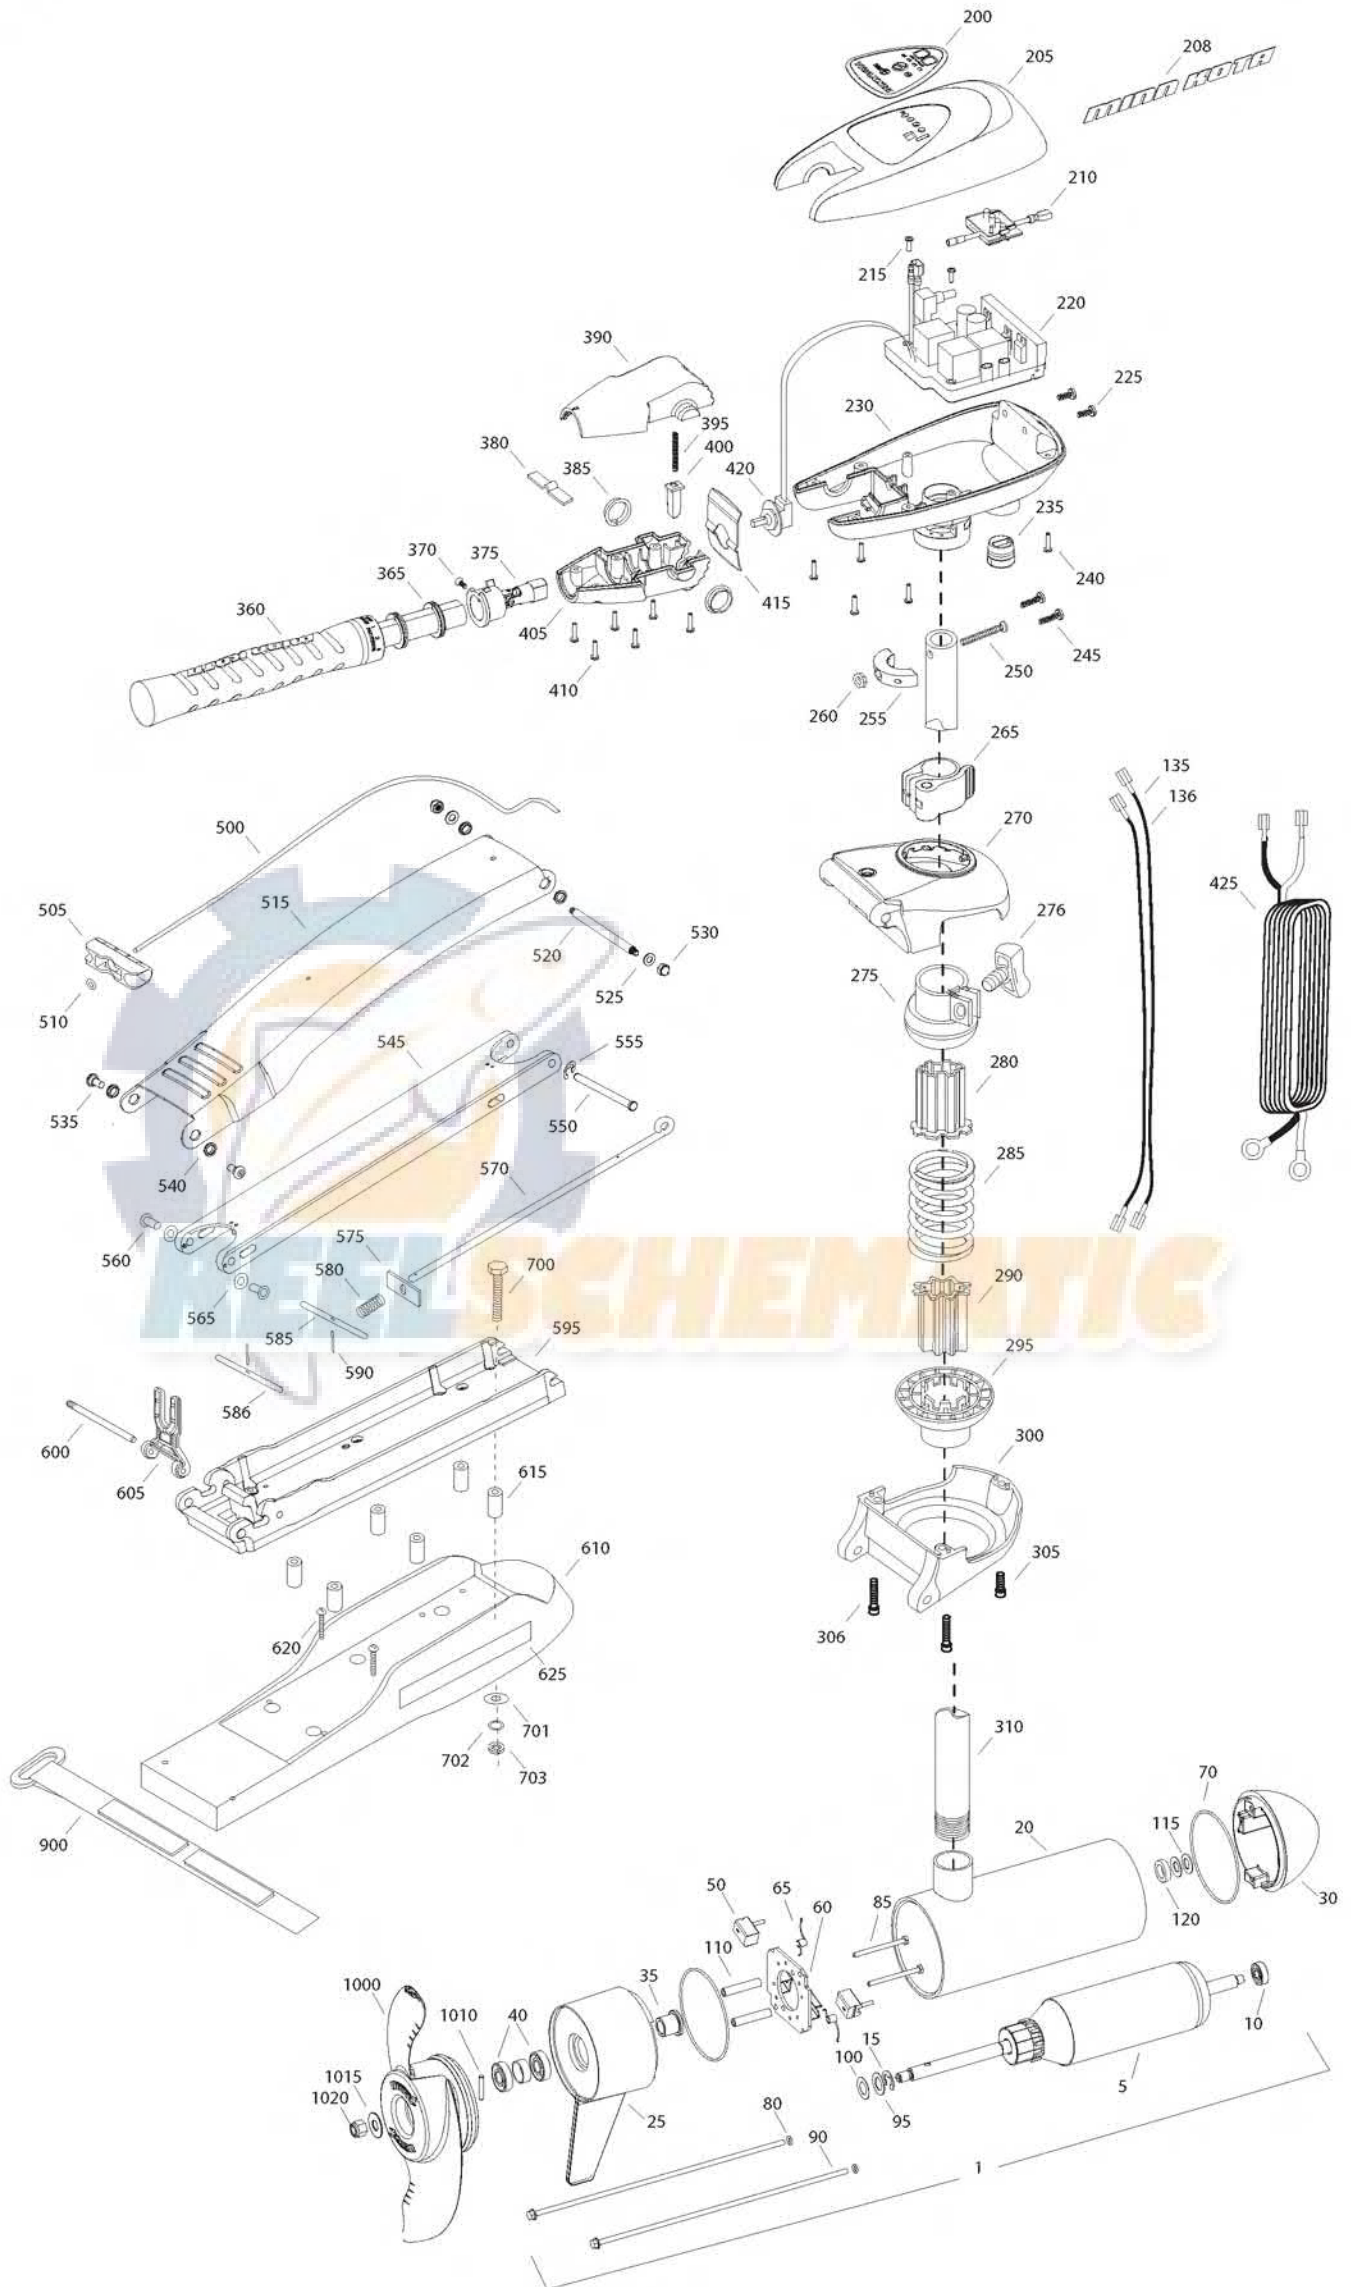

RT80/SM
80 LBS THRUST
24 VOLT 56 AMPS
52" SHAFT

for use with "0" serial numbers
2-year warranty

Item	P/N	Description	Qty	Item	P/N	Description	Qty	Item	P/N	Description	Qty
1	2316228	24V Motor 52" SW	1					900	2263804	Strap, hold down	1
5	2-100-214	Armature assembly	1	■	2990957	Handle assy, VARS [360-410]	1				
10	140-010	Bearing	1	360	2990456	Grip/handle assy, VARS [360-375]	1	■	1378132	Propeller kit WW2	
15	788-040	Retaining ring	1	365	2060015	Bearing, handle	2	■	2994876	Propeller bag assy	
20	2-200-397	Center housing assembly	1	370	2063405	Screw, #6 PFH SS	1	1000	2331160	Propeller WW2	1
25	2-300-340	Brush end housing assembly	1	375	2884092	Yoke / spider assy, VARS	1	1010	2262658	Drive pin, large	1
30	421-376	Plain end housing assembly STD	1	380	2302742	Spring, detent, off	1	1015	2091701	Washer, prop, large	1
35	144-017	Flange bearing	1	385	2060005	Bearing, handle pivot	2	1020	2198401	Nut, nylock, prop, Anode	1
40	880-025	Seal	2	390	2060900	Handle pivot, top	1				
50	188-094	Brush	2	395	2302745	Spring, release button	1				
60	9-738-004	Brush plate assembly	1	400	2063700	Button, release	1				
65	975-041	Brush spring	2	405	2060905	Handle pivot, bottom	1				
70	701-043	O-ring, motor	2	410	2303412	Screw, #6 x 5/8 SS	6				
70	701-009	O-ring, thru-bolt	2								
85	830-027	Screw, 10-32 x 2	2	415	2062715	Spring, handle pivot	1				
90	830-094	Thru-bolt	2	420	2061700	Washer, pot holder	1				
95	990-051	Washer, steel	2	425	2992521	Leadwire assy	1				
100	990-052	Washer, nylatron	2								
110	973-025	Spacer, brush plate	2	■	2991845	Mount, Bow Assy bow guard	1				
115	992-010	Washer, Belleville	2			[500-625]					
120	990-045	Spacer, thrust	1	500	2251601	Rope	1				
135	640-018	Leadwire, black	1	505	2150400	Pull grip	1				
136	640-123	Leadwire, red	1	510	2151700	Washer	1				
■	2889460	Seal and O-ring Kit		515	2264244	Arm, upper, std, sw	1				
				520	2262604	Pin, bowguard, upper	1				
200	2195659	Decal, c-box cover	1	525	2261722	Washer, 5/16", ss	2				
205	2060296	C-box cover	1	530	2223100	Nut, 5/16-18 SS	2				
208	2325666	Decal - MinnKota	2	535	2263500	Bolt, shoulder	2				
210	2074081	Battery meter, 24v SW	1	540	2293501	Bushing, SS	2				
215	3043427	Screw, #8 x 7/8 SS	2	545	2994351	Arm, Lower, std, sw	1				
220	2184017	Control board, 24/36V	1	550	2262622	Pin, clevis ss	1				
■	2888411	Potentiometer Replacement Kit		555	2263011	E-clip, ss	1				
225	2303434	Screw, #8-30 x 5/8 SS	2	560	2267318	Bushing, nyliner	2				
230	2062503	Control box, VARS, SW	1	565	2261708	Washer, spacer, .010 thk	as reqd				
235	2062905	Strain relief	1	570	2153603	Eyeshaft, ss	1				
240	2303412	Screw, #6 x 5/8 SS	6	575	2262703	Spring stop	1				
245	2263434	Screw, #8 x 1 SS	2	580	2152701	Spring, lock bar, ss	1				
250	2263406	Screw, #10-24 x 2 SS	1	585	2233621	Lock bar, front, ss	1				
255	2061517	Collar, c-box	1	586	2233623	Lock bar, back, ss	1				
260	2333101	Nut, 10-24, nylock, SS	1	590	2152612	Spring pin, ss	2				
265	2991521	Cam lock/depth collar assy	1	595	2773983	Bowplate w/ insert, std, sw	1				
				600	2260505	Hinge pin, ss	1				
■	2991764	Bowguard Assembly SW [270-306]	1	605	2293811	Yoke, Max	1				
270	2991779	Bracket, top	1	610	2263917	Motor rest, std, sw	1				
275	2261525	Spring sleeve, Upper	1	615	2261505	Spacer, motor rest	6				
276	2011366	Knob, collar, ss	1	620	2263434	Screw, #8, SS	2				
280	2264702	Tube insert, bowmount	2	625	2065677	Decal, motor rest	2				
285	2262705	Spring, bowguard	1								
295	2261535	Spring sleeve, Lower	1	■	2994830	Bag assembly	1				
300	2991777	Bracket Assy, bottom	1	700	2263431	Screw, 1/4-20 x 3 1/2" PPH, SS	6				
305	2263422	Screw, 5/16 x 1" SHCS ss	1	701	2301720	Washer, rubber mounting	6				
306	2263424	Screw, 5/16 x 2.5" SHCS ss	2	702	2261713	Washer, 1/4 SS	6				
				703	2263101	Nut, 1/4-20 Nylock, SS	6				
310	2002014	Tube Composite 52"	1								