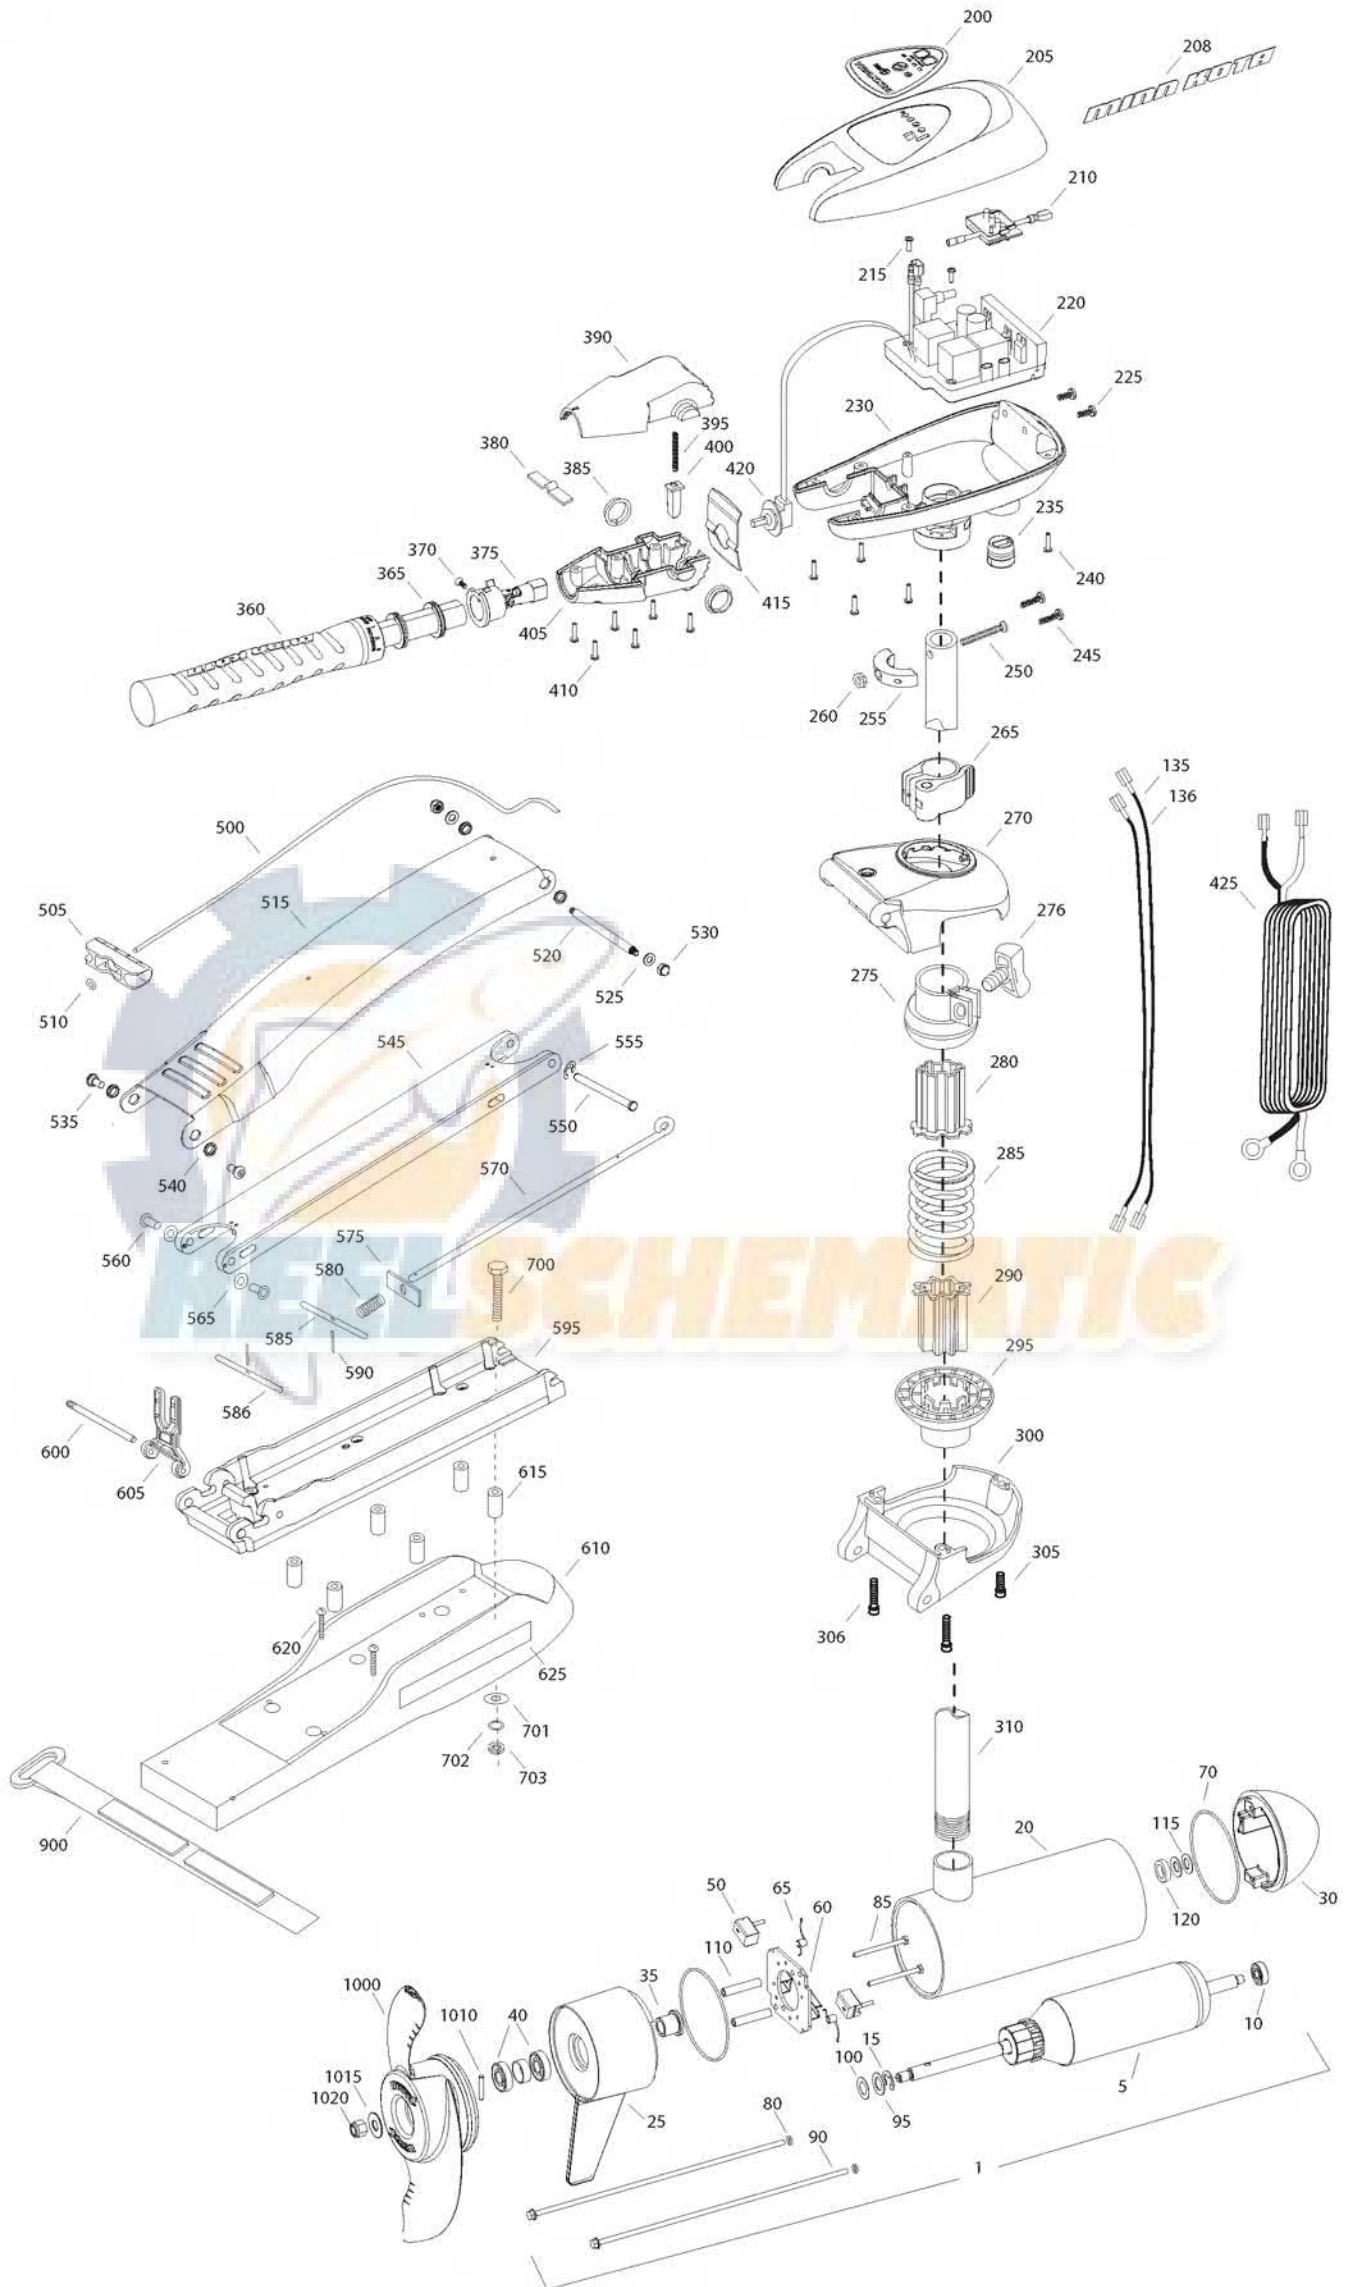

RT80/SM
80 LBS THRUST
24 VOLT 56 AMPS
62" SHAFT

for use with "O" serial numbers
2-year warranty

Item	P/N	Description	Qty	Item	P/N	Description	Qty	Item	P/N	Description	Qty
1	2316226	24V Motor 62" SW	1					900	2263804	Strap, hold down	1
5	2-100-214	Armature assembly	1	■	2990957	Handle assy, VARS [360-410]	1				
10	140-010	Bearing	1	360	2990456	Grip/handle assy, VARS [360-375]	1	■	1378132	Propeller kit WW2	
15	788-040	Retaining ring	1	365	2060015	Bearing, handle	2	■	2994876	Propeller bag assy	
20	2-200-397	Center housing assembly	1	370	2063405	Screw, #6 PFH SS	1	1000	2331160	Propeller WW2	1
25	2-300-340	Brush end housing assembly	1	375	2884092	Yoke / spider assy, VARS	1	1010	2262658	Drive pin, large	1
30	421-376	Plain end housing assembly STD	1	380	2302742	Spring, detent, off	1	1015	2091701	Washer, prop, large	1
35	144-017	Flange bearing	1	385	2060005	Bearing, handle pivot	2	1020	2198401	Nut, nylock, prop, Anode	1
40	880-025	Seal	2	390	2060900	Handle pivot, top	1				
50	188-094	Brush	2	395	2302745	Spring, release button	1				
60	9-738-004	Brush plate assembly	1	400	2063700	Button, release	1				
65	975-041	Brush spring	2	405	2060905	Handle pivot, bottom	1				
70	701-043	O-ring, motor	2	410	2303412	Screw, #6 x 5/8 SS	6				
70	701-009	O-ring, thru-bolt	2								
85	830-027	Screw, 10-32 x 2	2	415	2062715	Spring, handle pivot	1				
90	830-094	Thru-bolt	2	420	2061700	Washer, pot holder	1				
95	990-051	Washer, steel	2	425	2992521	Leadwire assy	1				
100	990-052	Washer, nylatron	2								
110	973-025	Spacer, brush plate	2	■	2991847	Mount, Bow Assy bow guard	1				
115	992-010	Washer, Belleville	2			[270-306], [500-625]					
120	990-045	Spacer, thrust	1	500	2251601	Rope	1				
135	640-021	Leadwire, black	1	505	2150400	Pull grip	1				
136	640-126	Leadwire, red	1	510	2151700	Washer	1				
■	2889460	Seal and O-ring Kit		515	2264249	Arm, upper, std, sw	1				
				520	2262604	Pin, bowguard, upper	1				
200	2195659	Decal, c-box cover	1	525	2261722	Washer, 5/16", ss	2				
205	2060296	C-box cover	1	530	2223100	Nut, 5/16-18 SS	2				
208	2325666	Decal - MinnKota	2	535	2263500	Bolt, shoulder	2				
210	2074081	Battery meter, 24v SW	1	540	2293501	Bushing, SS	2				
215	3043427	Screw, #8 x 7/8 SS	2	545	2994356	Arm, Lower, std, sw	1				
220	2184017	Control board, 24/36V	1	550	2262622	Pin, clevis ss	1				
■	2888411	Potentiometer Replacement Kit		555	2263011	E-clip, ss	1				
225	2303434	Screw, #8-30 x 5/8 SS	2	560	2267318	Bushing, nyloner	2				
230	2062503	Control box, VARS, SW	1	565	2261708	Washer, spacer, .010 thk	as reqd				
235	2062905	Strain relief	1	570	2153605	Eyeshaft, ss	1				
240	2303412	Screw, #6 x 5/8 SS	6	575	2262703	Spring stop	1				
245	2263434	Screw, #8 x 1 SS	2	580	2152701	Spring, lock bar, ss	1				
250	2263406	Screw, #10-24 x 2 SS	1	585	2233621	Lock bar, front, ss	1				
255	2061517	Collar, c-box	1	586	2233623	Lock bar, back, ss	1				
260	2333101	Nut, 10-24, nylock, SS	1	590	2152612	Spring pin, ss	2				
265	2991521	Cam lock/depth collar assy	1	595	2773982	Bowplate w/ insert, std, sw	1				
				600	2260505	Hinge pin, ss	1				
■	2991764	Bowguard Assembly SW [270-306]	1	605	2293811	Yoke, Max	1				
270	2991779	Bracket, top	1	610	2263919	Motor rest, std, sw	1				
275	2261525	Spring sleeve, Upper	1	615	2261505	Spacer, motor rest	6				
276	2011366	Knob, collar, ss	1	620	2263434	Screw, #8, SS	2				
280	2264702	Tube insert, bowmount	2	625	2065677	Decal, motor rest	2				
285	2262705	Spring, bowguard	1								
295	2261535	Spring sleeve, Lower	1	■	2994830	Bag assembly	1				
300	2991777	Bracket Assy, bottom	1	700	2263431	Screw, 1/4-20 x 3 1/2" PPH, SS	6				
305	2263422	Screw, 5/16 x 1" SHCS ss	1	701	2301720	Washer, rubber mounting	6				
306	2263424	Screw, 5/16 x 2.5" SHCS ss	2	702	2261713	Washer, 1/4 SS	6				
				703	2263101	Nut, 1/4-20 Nylock, SS	6				
310	2002015	Tube Composite 62"	1								