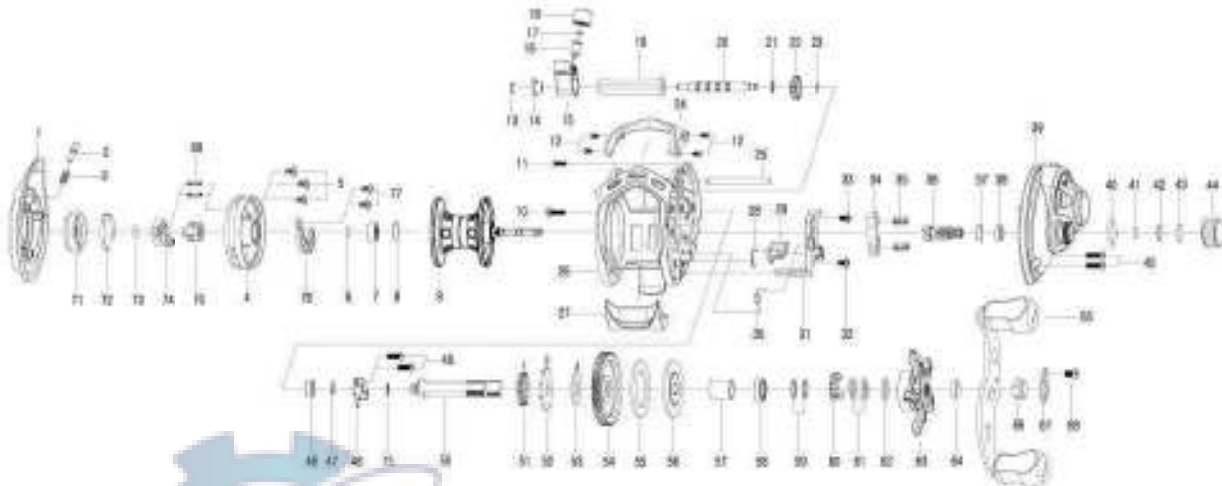

CERROS

CR-266V

ReelSchematic

Key No.	Part No.	Part Name	Key No.	Part No.	Part Name
1	6K283903	Palm Side Cover Assembly	39	6K131565	Gear Side Cover Assembly
2	6K134801	Lock Pin	40	6K176501	O-Ring
3	6K974401	Coil Spring	41	6K027001	Washer
4	6K275901	Spool Cover	42	6K176905	Collar
5	6K509702	Screw	43	6K177001	Washer
6	6K027001	Washer	44	6K154309	Tension Nut
7	6K474505	Ball Bearing	45	6K311315	Screw
8	6K468301	Ring	46	6K170601	Ball Bearing
9	6K279803	Spool Assembly (1 Ball bearing)	47	63201402	Retainer
10	6K311315	Screw	48	6K134901	Bearing Plate
11	6K311314	Screw	49	6K398604	Screw
12	6K155601	Screw	50	6K093603	Gear Metal
13	6B339801	Retainer	51	6K258101	Gear
14	6K456801	Bush	52	6K893602	Ratchet
15	6K238002	Level Wind Assembly	53	6K027101	Washer
16	6K256501	Level Wind Pin	54	6K131301	Drive Gear
17	6K148801	Washer	55	6K039906	Washer-L
18	6K704403	Level Wind Nut	56	6K040001	Washer-D
19	6K456403	Pipe	57	6K859205	Bush
20	6K096604	Worm Shaft	58	6K582201	Ball Bearing
21	6E096503	Washer	59	6K177302	Washer
22	6K469301	Worm Pinion	60	6K259201	Leaf Spring Assembly
23	6B339801	Retainer	61	6K027201	Spring Washer
24	6K130817	Hood	62	6K193601	Washer
25	6K930403	Pillar	63	6K1339A3	Star Drag
26	6K130329	Frame Assembly	64	6K199101	Washer
27	6K977206	Thumb Bar Assembly	65	6K284505	Handle Assembly (4 Ball bearing)
28	6K119801	Kick Lever Spring	66	6K047102	Handle Nut
29	6K130601	Kick Lever	67	6K005002	Handle Nut Retainer
30	6K093401	Clutch Cam Spring	68	63520407	Screw
31	6K130701	Clutch Cam	69	6K100501	Coil Spring
32	6K723502	Screw	70	6K284701	Slide Cam-A
33	6K723502	Screw	71	6K0446A1	Control Dial
34	6K093701	Clutch	72	6K974701	Leaf Spring
35	6K942501	Coil Spring	73	6K180201	O-Ring
36	6K131001	Pinion	74	6K137901	Slide Cam-B
37	6K170701	Ring	75	6E096501	Washer
38	6K304001	Ball Bearing	76	6K102301	Magnet Holder Assembly
			77	6K047001	Tap Screw