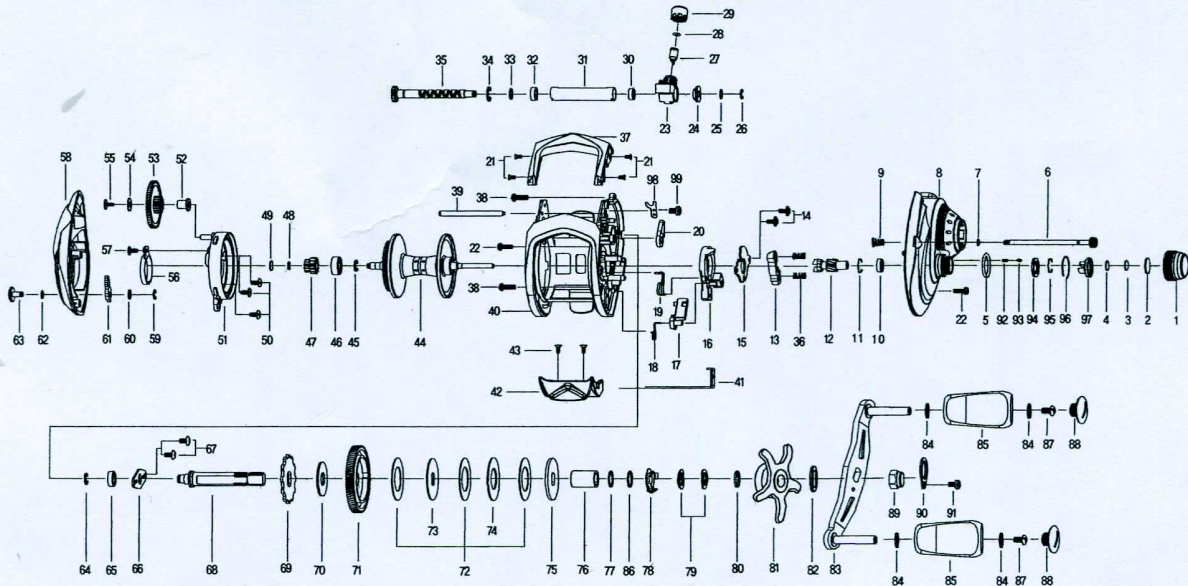

KOMODOSS KDS-364

Key No.	Part No.	Part Name	Key No.	Part No.	Part Name
1	5K201009	Tension Knob	51	5K215801	Spool Cover Assembly
2	6K177001	Washer	52	5K216001	Collar
3	6K164611	Washer	53	6K163501	Gear
4	5K027001	Washer	54	6B924906	Washer
5	6K904901	O-Ring	55	6K787601	Tap Screw
6	5K214401	Thumb Screw	56	5K216101	Click Leaf Spring
7	6K204604	Washer	57	6K494001	Screw
8	5K213915	Gear Side Cover Assembly (One Way Clutch)	58	5K218813	Palm Side Cover
9	5K255501	Coil Spring	59	63205901	Retainer
10	6K304004	Ball Bearing	60	6K164404	Washer
11	6K170701	Ring	61	5K215601	Click Claw
12	5K213503	Pinion	62	6K148904	Washer
13	5K093701	Clutch	63	5K215702	Click Lever
14	6K723501	Screw	64	63205901	Retainer
15	5K212901	Cam Plate	65	6K170604	Ball Bearing
16	5K212801	Gear Side Cover Assembly (One Way Clutch)	66	5K213301	Bearing Plate
17	5K211901	Kick Lever	67	6K398603	Screw
18	5K212001	Spring	68	5K213201	Gear Metal
19	5K213101	Spring	69	5K213601	Ratchet
20	5K214502	Stopper Assembly	70	5K235101	Washer
21	6K314101	Screw	71	5K213705	Drive Gear
22	6K311306	Screw	72	5K238301	Washer-L
23	5K212201	Lever Wind Assembly	73	5K238501	Washer-D
24	5K028501	Bush	74	5K238401	Washer-A
25	6K161803	Washer	75	5K238601	Washer-D
26	63205901	Retainer	76	6K896718	Sleeve
27	6K256506	Lever Wind Pin	77	6K177302	Washer
28	6K148803	Washer	78	6K259201	Leaf Spring Assembly
29	6K704403	Lever Wind Nut	79	5K027201	Spring Washer
30	6K626404	Ball Bearing	80	5K174201	Du-Washer
31	5K212101	Pipe	81	5K0840C2	Star Drag Assembly
32	6K304004	Ball Bearing	82	5K199101	Washer
33	6E096503	Washer	83	5K231511	Handle Arm Assenbly
34	6K772101	Retainer	84	5K129201	Washer
35	5K216301	Worm Shaft Assembly	85	5K231207	Handle Knob Assembly
36	6K942501	Coil Spring	86	6K177301	Washer
37	5K213410	Front Support	87	63511816	Screw
38	63511112	Screw	88	5K154621	Handle Knob Cap
39	5K212501	Pillar	89	5K181816	Nut
40	5K211525	Frame Assembly	90	5K005001	Retainer
41	5K213001	Clutch Link	91	63520406	Screw
42	5K212701	Thumb Bar	92	5K201601	Coil Spring
43	6K395601	Tap Screw	93	5K201501	Click Pin
44	5K214722	Spool Assembly (1 ball bearing)	94	5K201401	Click Plate
45	63201402	Retainer	95	6K394501	Retainer
46	5K126106	Ball Bearing	96	5K201301	Ring
47	5K215101	Spool Pinion	97	5K201201	Control Plate
48	6B339801	Retainer	98	5K234901	Plate
49	5K027001	Washer	99	6K797201	Screw
50	63535902	Screw			