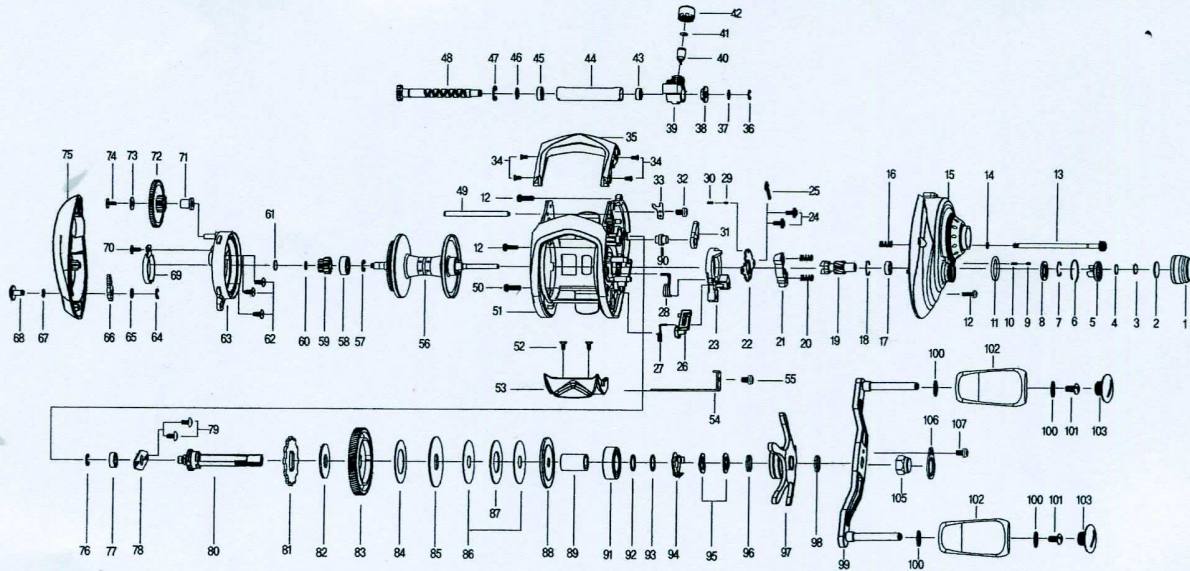

KOMODO SS KDS-463

Key No.	Part No.	Part Name	Key No.	Part No.	Part Name
1	5K326303	TENSION KNOB	57	63201402	RETAINER
2	6K177001	WASHER	58	5K126106	BALL BEARING
3	6K164601	WASHER	59	5K327401	SPOOL PINION
4	6K164605	WASHER	60	6B339801	RETAINER
5	5K201201	CONTROL PLATE	61	6K164605	WASHER
6	5K201301	RING	62	63535902	SCREW
7	6K394501	RETAINER	63	5K327602	SPOOL COVER ASSEMBLY
8	5K201401	CLICK PLATE	64	63205901	RETAINER
9	5K201501	CLICK PIN	65	6K164404	WASHER
10	5K201601	COIL SPRING	66	5K215601	CLICK CLAW
11	6K904901	O-RING	67	6K148904	WASHER
12	6K129505	SCREW	68	5K215702	CLICK LEVER
13	5K326401	THUMB SCREW	69	5K216101	CLICK LEAF SPRING
14	6K204604	WASHER	70	6K494001	SCREW
15	5K325905	GEAR SIDE COVER ASSEMBLY (ONE WAY CLUTCH)	71	5K216001	COLLAR
16	5K255501	COIL SPRING	72	5K327801	IDLE GEAR
17	6K170604	BALL BEARING	73	6B924906	WASHER
18	6K170701	RING	74	6K787601	TAP SCREW
19	5K328403	PINION	75	5K327503	PALM SIDE COVER
20	5K337001	COIL SPRING	76	63201402	RETAINER
21	5K324801	CLUTCH	77	6K170604	BALL BEARING
22	5K324201	CAM PLATE	78	5K324501	BEARING PLATE
23	5K324001	CLUTCH CAM	79	6K398603	SCREW
24	6K723501	SCREW	80	5K324401	GEAR METAL
25	5K307101	PLATE	81	5K325001	RATCHET
26	5K323401	KICK LEVER	82	5K325101	WASHER
27	5K212002	SPRING	83	5K328301	DRIVE GEAR
28	5K213102	SPRING	84	5K325301	WASHER-L1
29	6K979701	PIN	85	5K325401	WASHER-D1
30	6K979802	COIL SPRING	86	5K325501	WASHER-L2
31	5K323701	STOPPER ASSEMBLY	87	5K325601	WASHER-A
32	6K797201	SCREW	88	5K325701	WASHER-D2
33	5K234901	PLATE	89	6K896725	SLEEVE
34	6K314101	SCREW	90	5K328501	PIN
35	5K324703	FRONT SUPPORT	91	6K582205	BALL BEARING
36	63205901	RETAINER	92	6K177302	WASHER
37	6K161802	WASHER	93	6K177301	WASHER
38	5K028501	BUSH	94	6K259201	LEAF SPRING ASSEMBLY
39	5K212201	LEVEL WIND ASSEMBLY	95	5K027201	SPRING WASHER
40	6K256506	LEVEL WIND PIN	96	6K193601	WASHER
41	6K148802	WASHER	97	5K326507	STAR DRAG ASSEMBLY
42	6K704403	NUT	98	5K199101	WASHER
43	6K626404	BALL BEARING	99	5K326803	HANDLE ARM ASSEMBLY
44	5K323501	PIPE	100	5K129201	WASHER
45	6K304004	BALL BEARING	101	63511816	SCREW
46	6E096504	WASHER	102	5K231207	HANDLE KNOB ASSEMBLY
47	6K772101	RETAINER	103	5K154621	HANDLE KNOB CAP
48	5K327901	WORM SHAFT ASSEMBLY	105	5K181816	NUT
49	5K324601	PILLAR	106	5K005001	RETAINER
50	63511112	SCREW	107	63520413	SCREW
51	5K323005	FRAME ASSEMBLY			
52	6K395601	TAP SCREW			
53	5K323602	THUMB BAR			
54	5K324101	CLUTCH LINK	19	5K324903	PINION
55	6K723503	SCREW	83	5K325201	DRIVE GEAR
56	5K327003	SPOOL ASSEMBLY (1 BALL BEARING)	97	5K326509	STAR DRAG ASSEMBLY