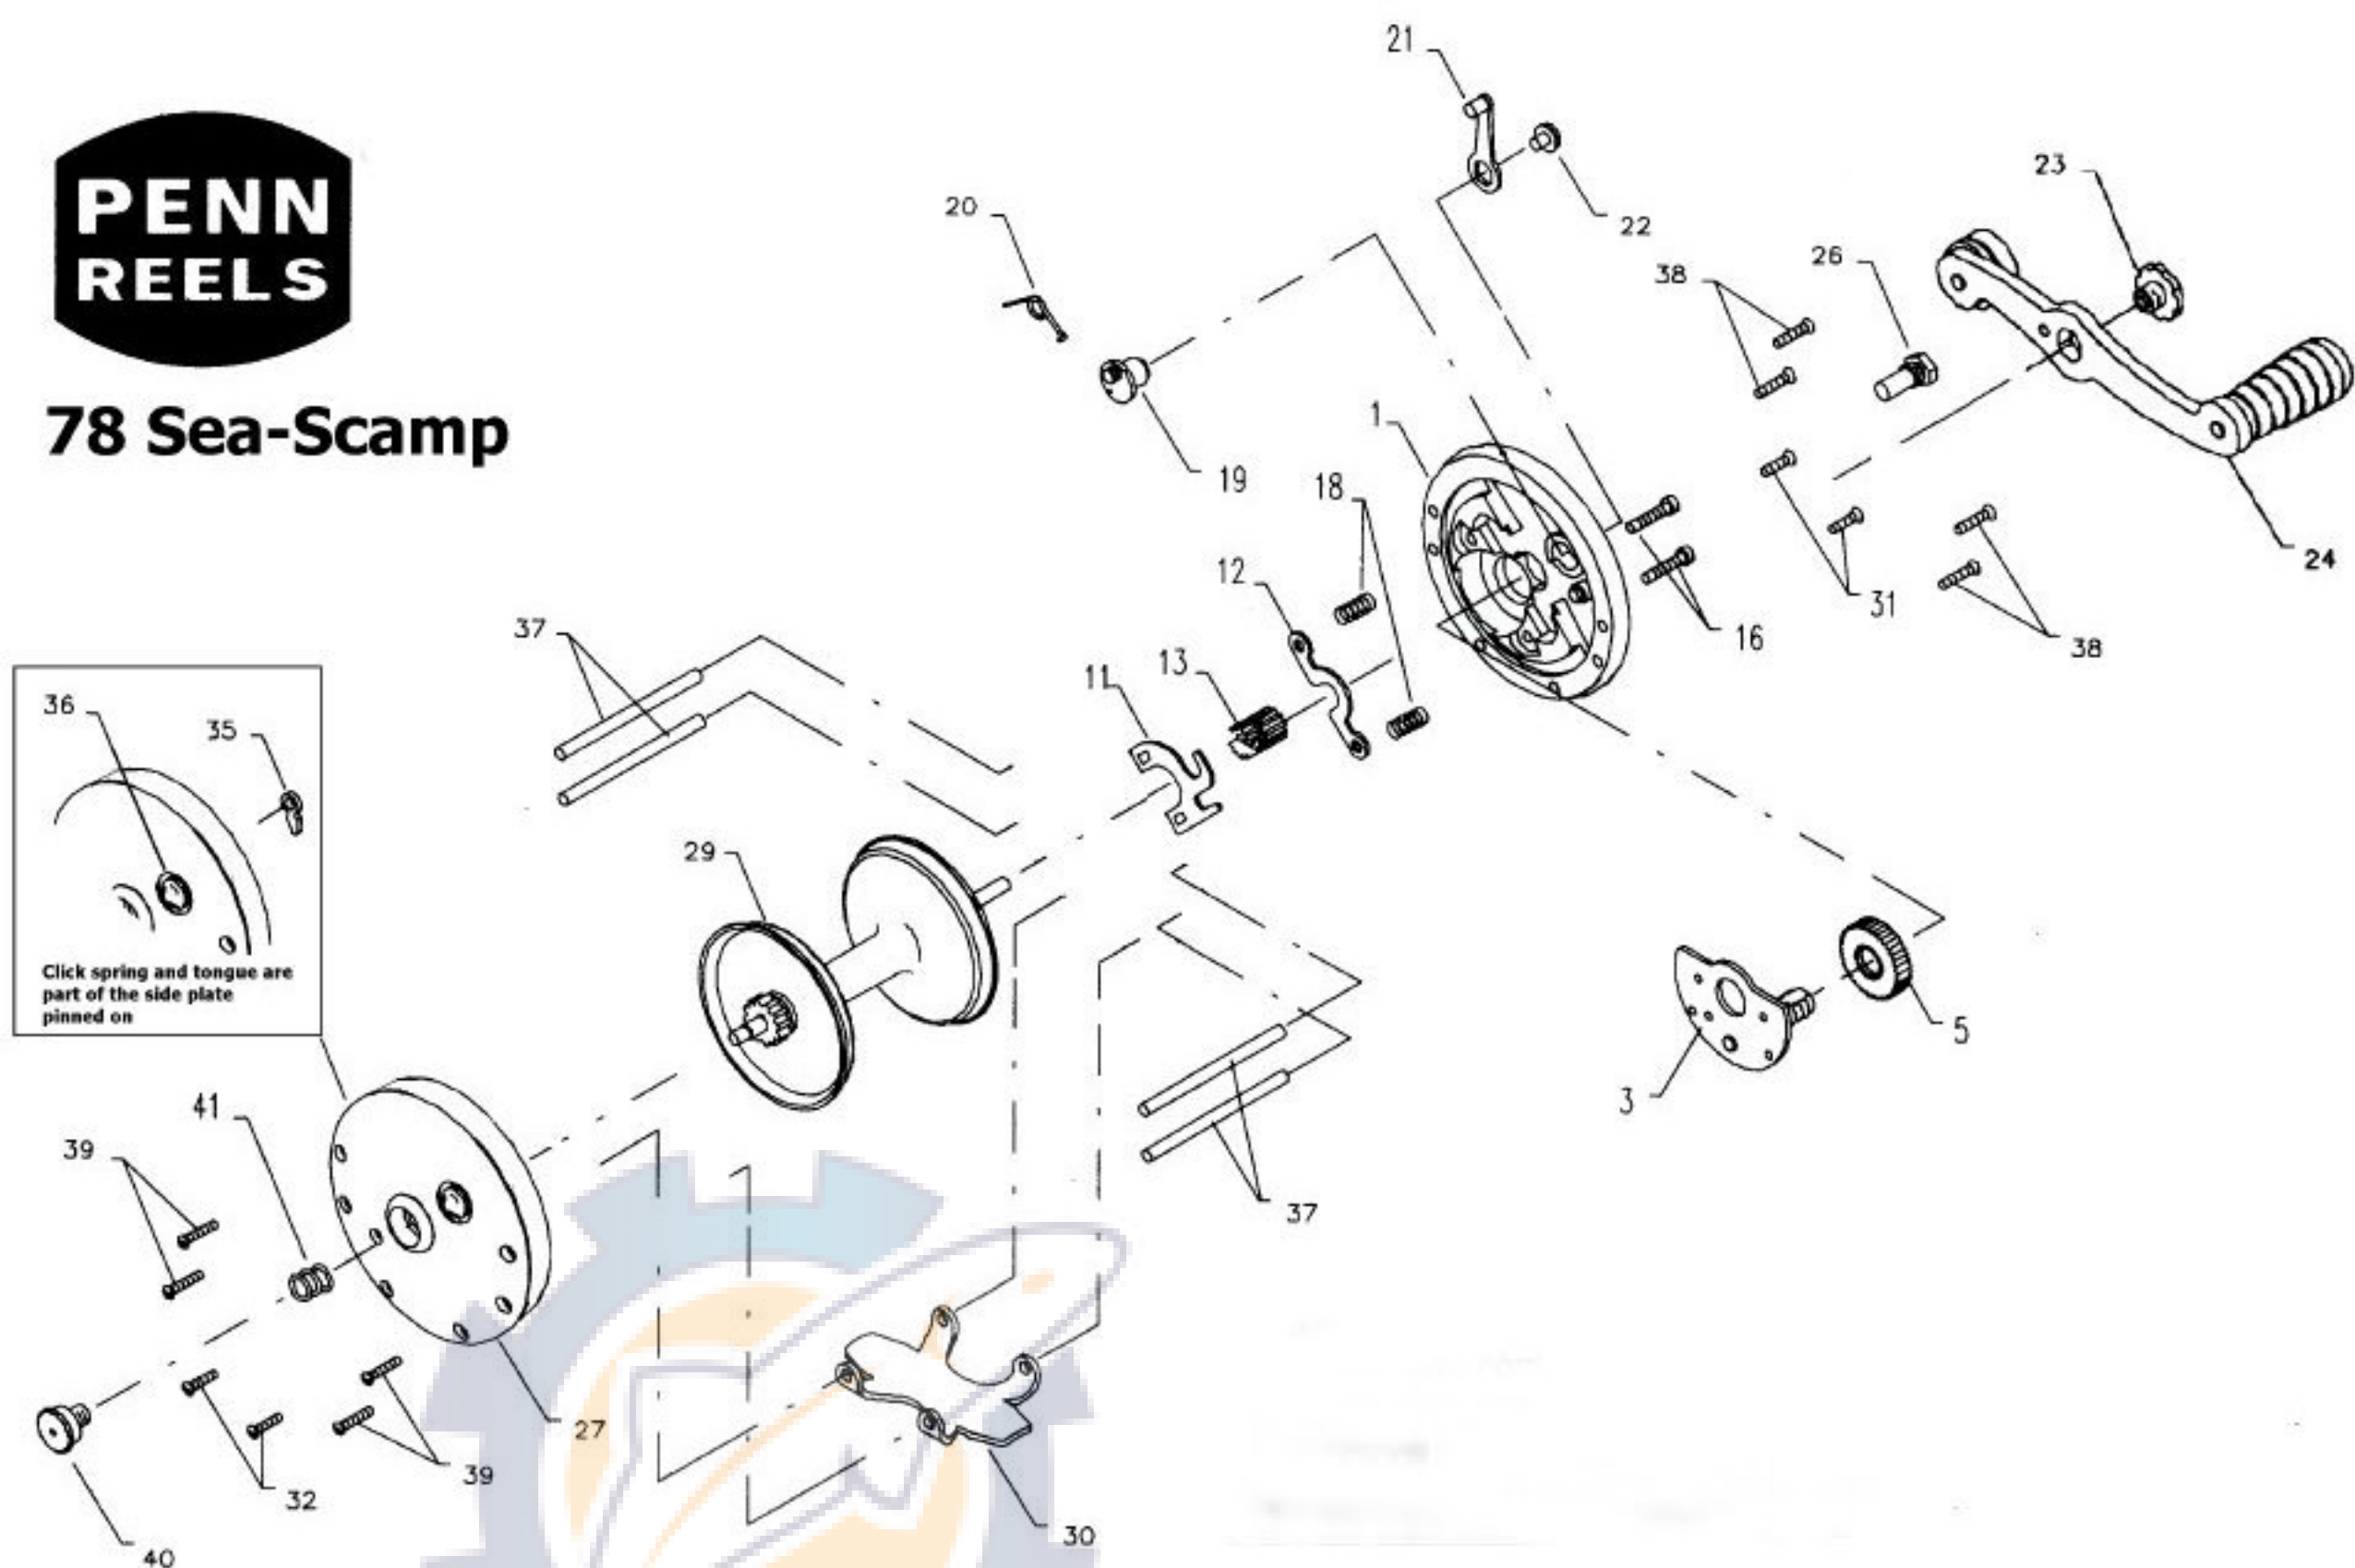

78 Sea-Scamp

Penn Reel Parts list for: Model: 78 Sea-Scamp

KEY NO	PART NO.	DESCRIPTION	KEY NO	PART NO.	DESCRIPTION
1	1-78	R.S. PLATE	26	26-60	R.S. BEARING
3	3-78	BRIDGE W/ SLEEVE	27	27-78	L.S. PLATE
5	5-78	MAIN GEAR	29	29-78	PLASTIC SPOOL
11	11-78	ECCENTRIC JACK	30	30-78	STAND
12	12-60	PINION YOKE	31	32-18	R.S. STAND SCREW
13	13-85	PINION GEAR	32	32-16CH	L.S. STAND SCREW
16	16-78	LOWER BRIDGE SCREW	35	35-60	CLICK TONGUE
18	18-60	CLUTCH SPRING	36	36-60CH	CLICK BUTTON
19	19-60	ECCENTRIC	37	37-180	POST FRAME
20	20-60L	ECCENTRIC SPRING	38	39-5	R.S. POST SCREW
21	21-66	ECCENTRIC LEVER	39	39-8	L.S. POST SCREW
22	22-60CH	ECCENTRIC SCREW	40	40-60	L.S. BEARING
23	23-85	HANDLE SCREW	41	41-60	L.S. BEARING SPRING
24	24-85	COMPLETE HANDLE			
25	25-85	KNOB, RIVET & OILER			