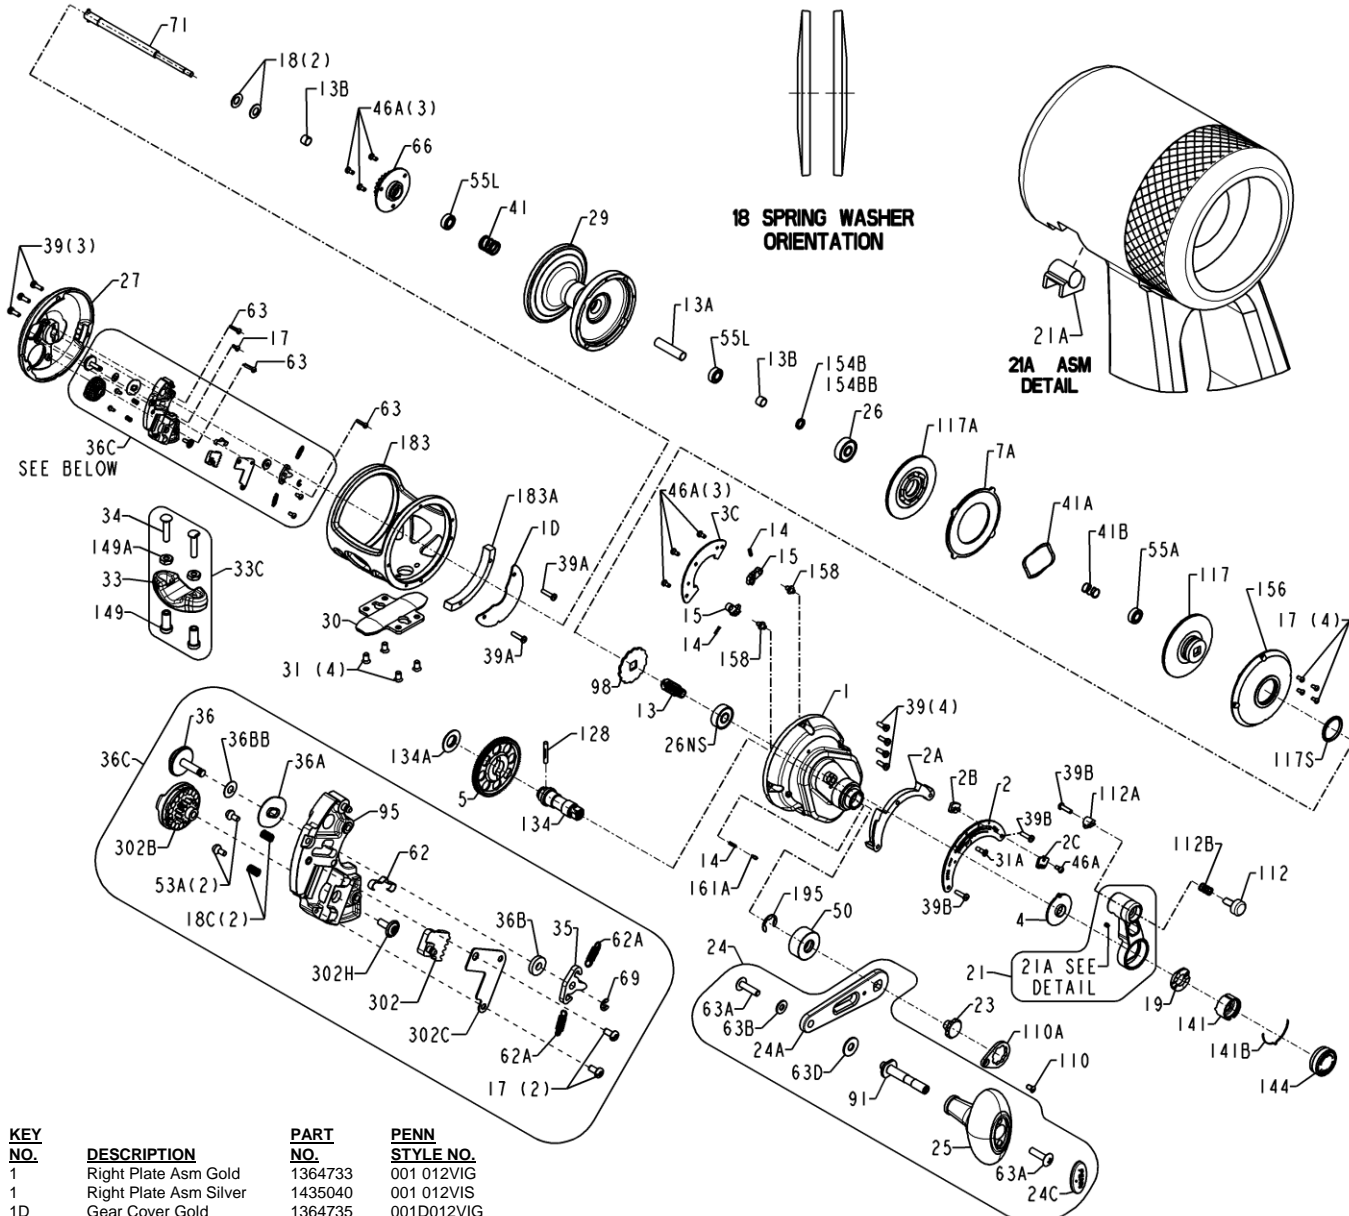

MODELS 12VI, Gold, 1370774 and 12VIS, Silver, 1419186

KEY NO.	DESCRIPTION	PART NO.	PENN STYLE NO.
1	Right Plate Asm Gold	1364733	001 012VIG
1	Right Plate Asm Silver	1435040	001 012VIS
1D	Gear Cover Gold	1364735	001D012VIG
1D	Gear Cover Silver	1417138	001D012VIS
2	Quadrant Ring	1364736	002 012VI
2A	Quadrant Spacer	1364737	002A012VI
2B	Strike Stop	1361403	002B050VIS
2C	Strike Indicator	1361404	002C050VIS
3C	Dog Retaining Plate	1423887	003C016VIS
4	Drag Lever Washer	1364749	004 012VI
5	Main Gear	1364750	005 012VI
7A	Drag Washer- Metal	1364756	007A012VI

KEY NO.	DESCRIPTION	PART NO.	PENN STYLE NO.
13	Pinion	1364759	013 012VI
13A	Spool Spacer Tube	1365543	013A012VI
13B	Spool Spacer (2 req)	1364763	013B012V
14	Spring (3 req)	1811406	014 535
15	Dog (Asm)(2 req)	1443478	015 016VIS
17	Screw (7 req)	1811604	017 975LD
18	Spring Washer (2 req)	1265001	018 TRQ40NLD2
18C	Spring (Click)(2req)	1181632	018C015KG
19	Drag Cam	1364764	019 012VI