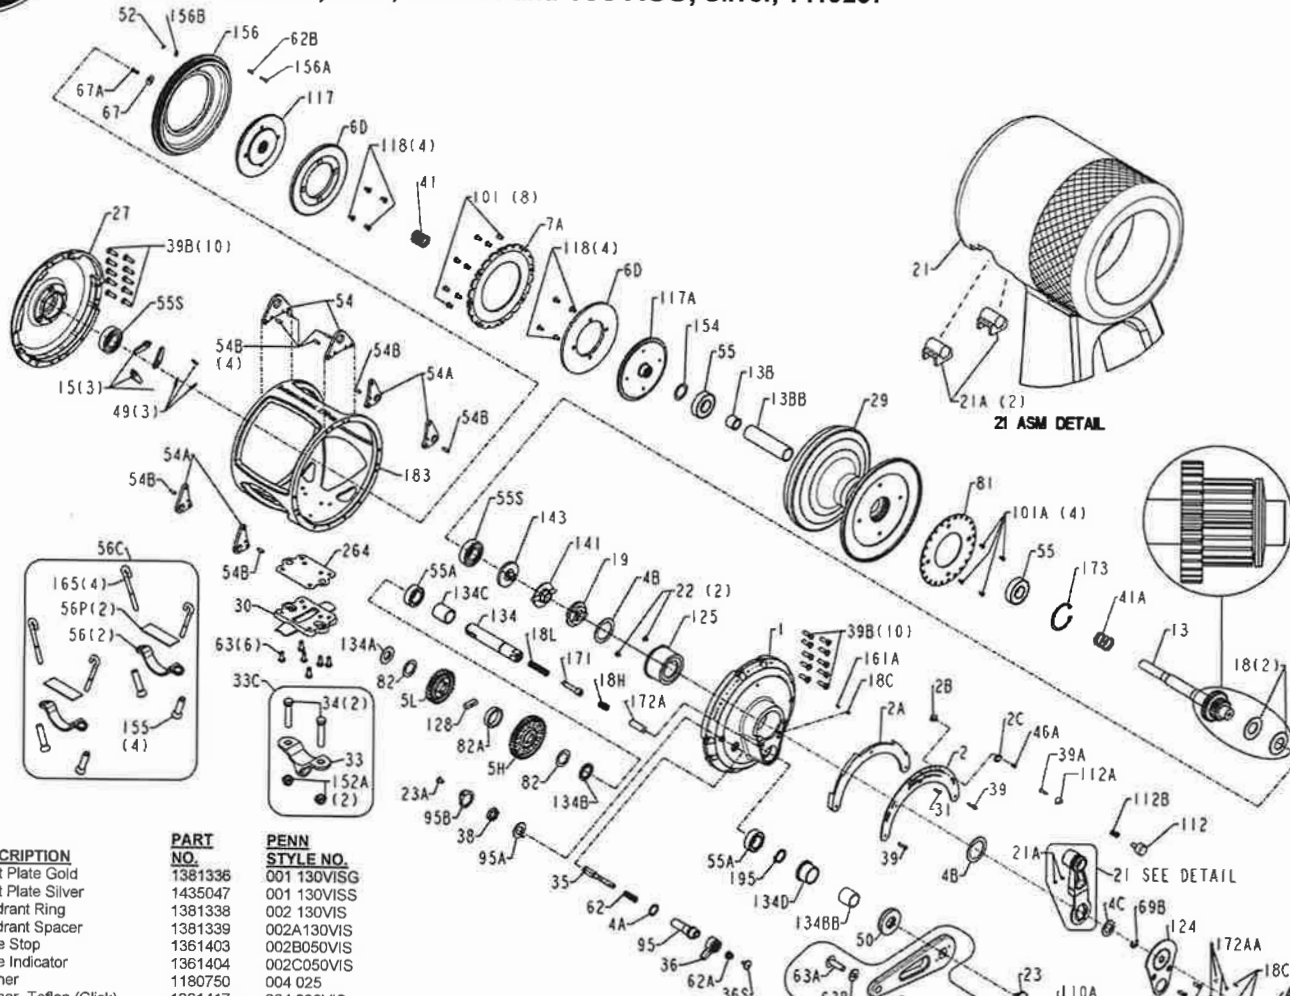

MODELS 130VIS, Gold, 1370785 and 130VISS, Silver, 1419237

KEY NO.	DESCRIPTION	PART NO.	PENN STYLE NO.
22	Screw (2 req)	1181912	022 109
23	Screw Handle	1381351	023 130VIS
23A	Screw	1191283	023L750
24	Handle Assembly	1419284	024 130VIS
24A	Handle Arm	1381353	024 130VIS-1
24C	Knob Cap	1361396	024C050VIS
24S	Screw (2 req)	1362971	024S050VIS
25	Molded Knob	1361398	025 050VIS
27	Left Plate Gold	1381354	027 130VISG
27	Left Plate Silver	1435055	027 130VISS
29	Spool Gold	1191537	029L130VS
29	Spool Silver	1436657	029 130VISS
30	Stand	1381357	030 130VIS
31	Screw	1361407	031 050VIS
31T	Screw (2 req)	1182700	031T070
33	Rod Clamp	1182758	033 130ST
33C	Rod Clamp Kit	1473861	033C130VIS
34	Screw (2 req)	1182805	034 130
35	Click Tongue	1381358	035 130VIS

1381376 407-130VIS Rev 03 ECN 2356 2/24/20

WARNING: Cancer and Reproductive Harm – www.P65Warnings.ca.gov/products