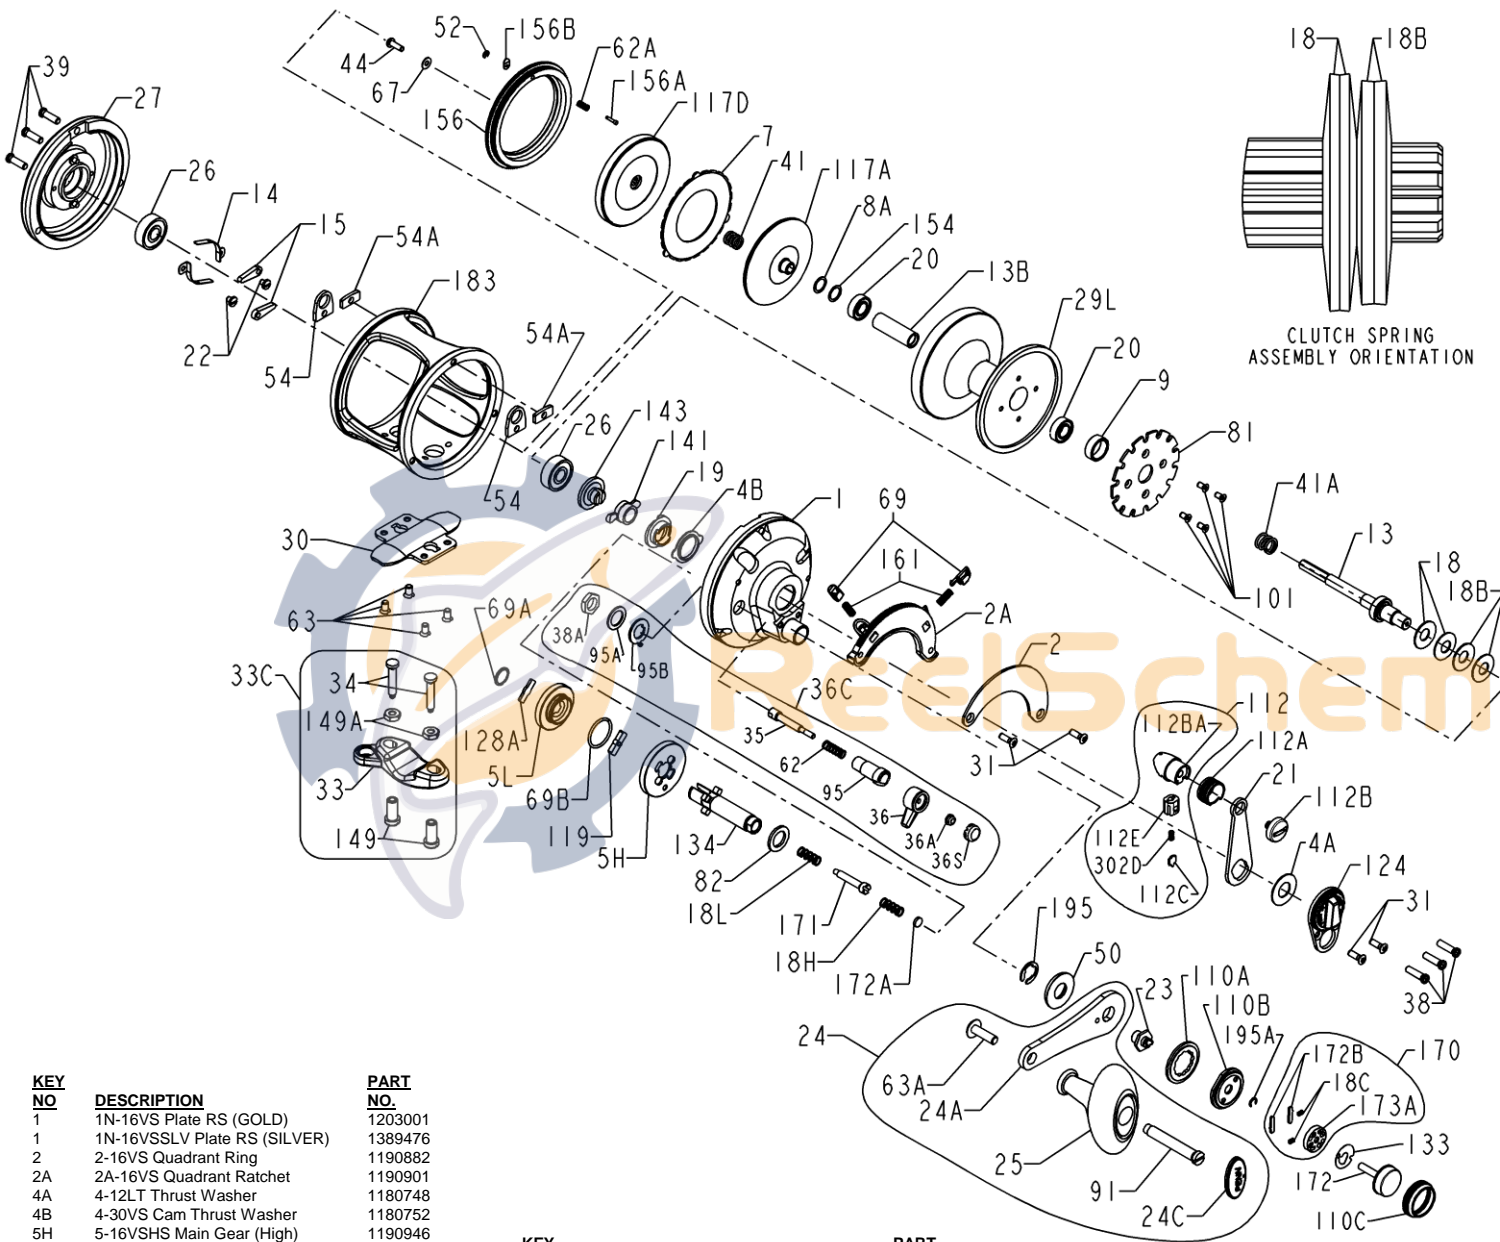

MODELS 16VS, (1151027, GOLD) (Serial Nos. AFTER J100001) & 16VSS, (1385484, SILVER)

KEY NO	DESCRIPTION	PART NO.
1	1N-16VS Plate RS (GOLD)	1203001
1	1N-16VSSLV Plate RS (SILVER)	1389476
2	2-16VS Quadrant Ring	1190882
2A	2A-16VS Quadrant Ratchet	1190901
4A	4-12LT Thrust Washer	1180748
4B	4-30VS Cam Thrust Washer	1180752
5H	5-16VSHS Main Gear (High)	1190946
5L	5-16VSL Main Gear (Low)	1190948
7	7-16VS Metal Drag Washer	1191002
8A	8A-TS5-4 Shim (as required)	1229046
9	9-16VS Spool Spacing Sleeve	1191037
13	13-16VS Pinion Gear	1191094
13B	13B-16VS Pinion Sleeve	1191123
14	14-16S Dog Spring (2 req)	1181388
15	15-50 Dog (2 req)	1181425

KEY NO	DESCRIPTION	PART NO.
18	18- 12T Disc Clutch Spring (2 req)	1181608
18B	18-16VS Disc Clutch Spring (2 req)	1191204
18C	18C-15KG Shift Catch Spring (2 req)	1181632
18H	18H-30VS Shift Spring (Heavy)	1181634
18L	18L-30VS Shift Spring (Light)	1181637
19	19-16VS Eccentric Cam	1191220
20	20-722 Ball Bearing (2 req)	1181792
21	21-16VS Eccentric Lever	1192625
22	22-109 Dog Spring Screw (2 req)	1181912
23	23-30VS Handle Mounting Screw	1181933
24	24-16VS Handle Assembly	1181969

KEY NO	DESCRIPTION	PART NO.
24A	24A-16VS-1 Handle Blank	1207738
24C	24C-113HN Handle Knob Cap	1182092
25	25S-113HN Handle Knob	1207739
26	26N-40 Bearing (2 req)	1182146
27	27-16VS Plate Asm LS (GOLD)	1191374
27	27-16VSSLV Plate Asm LS (SILVER)	1390194
29L	29L-16VS Spool Asm (GOLD)	1192676
29L	29L-16VSSLV Spool Asm (SILVER)	1389487
30	30-16VS Stand	1182599
31	31T-70 Quad/Bridge Screw (4 req)	1182700