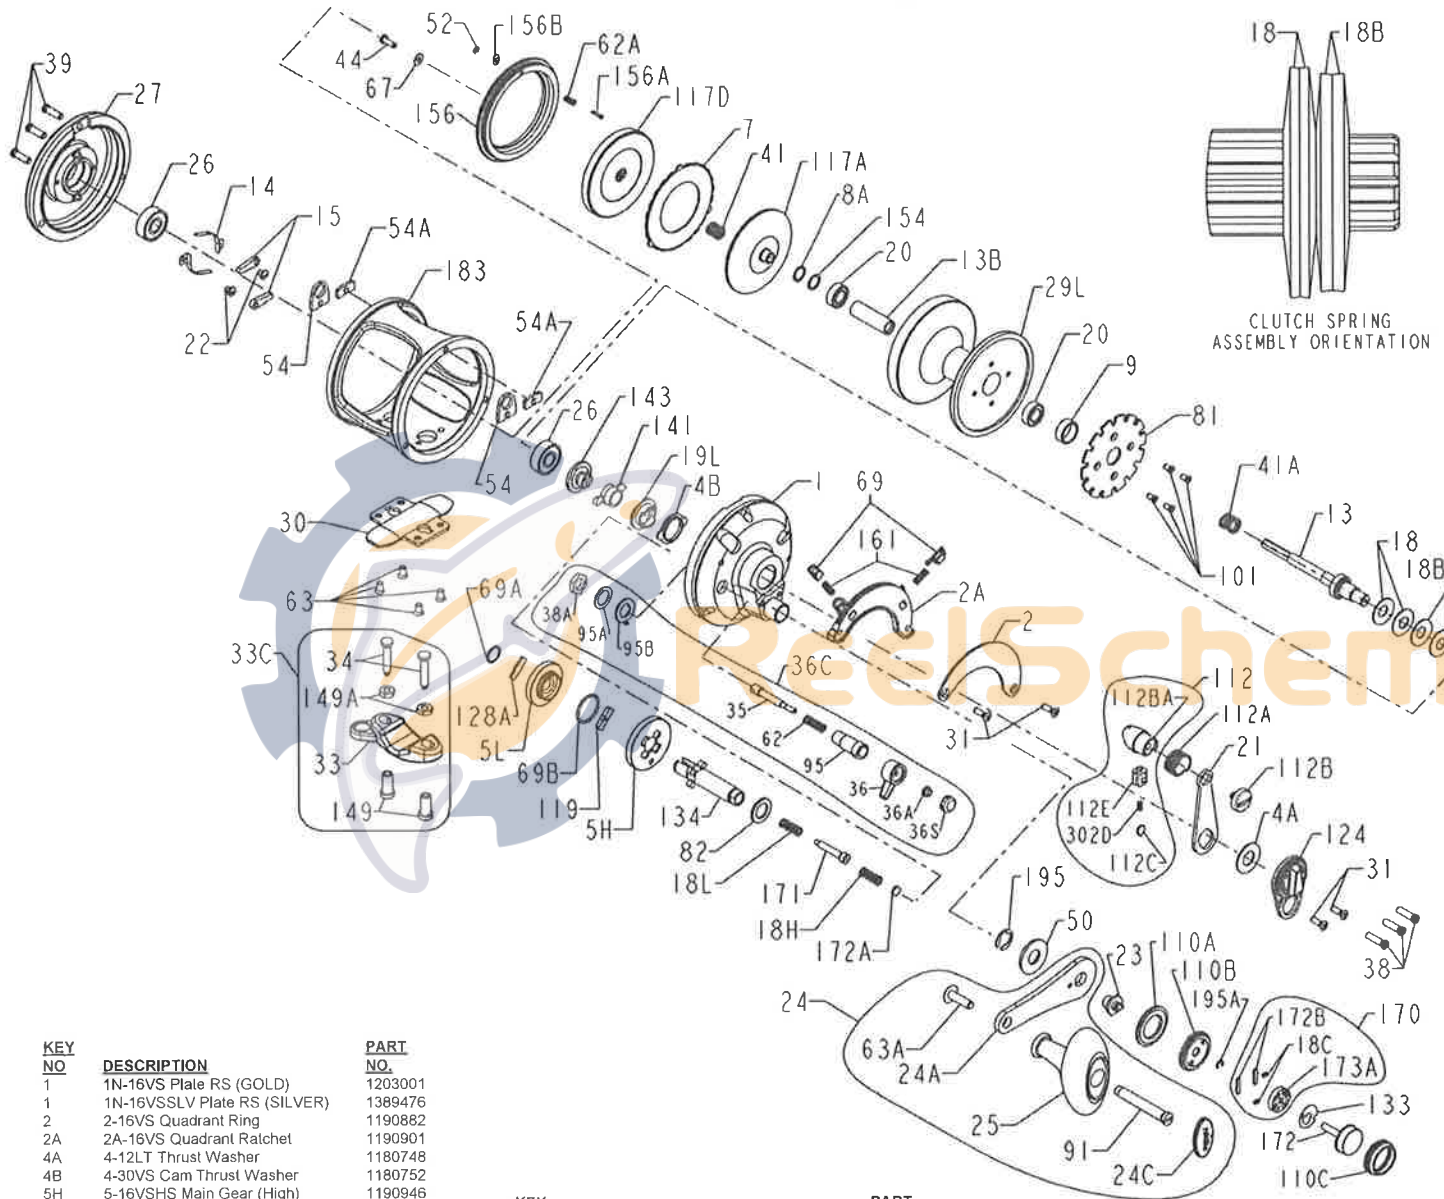

MODELS 16VS, 1151027 (GOLD) (Serial Nos. AFTER J100001) & 16VSS, 1385484 (SILVER)

KEY NO.	DESCRIPTION	PART NO.
33	33-113 Rod Clamp	1182754
33C	33C-16VS Rod Clamp Kit	1191604
34	34-16VS Rod Clamp Screw (2 req)	1182786
35	35N-16VS Click Tongue	1202916
36	36N-50 Click Lever	1183047
36A	36-700 Click Lever Nut	1183014
36C	36C-16VS Click Assembly Kit	1202932
36S	36S-80ST Click Lever Cap	1183051
38	38-16VS R.S. Plate Screw (3 req)	1191723
38A	38-710 Click Bushing Nut	1183157
39	39-16VS L.S. Plate Screw (3 req)	1191739
41	41-109 Bearing Spring	1183329
41A	41-60 Drag Spring	1183327
44	44-710 Pinion End Screw	1183459
50	50-30VS Gear Stud Shield	1191964
52	52-16VS Retaining Ring	1191987
54	54-16S Harness Ring (2 req)	1183850
54A	54A-16VS Harness Plug (2 req)	1183865
62	62-50 Click Spring	1184022
62A	14-99 Drag Lock Spring	1181393
63	31-16VS Stand Screw (4 req)	1191562
63A	63A-16VS Screw	1192088
67	67-16VS Pinion Gear Washer	1192093
69	69-12VS Locating Pin (2 req)	1192105
69A	19S-24KG Retaining Ring	1184954
69B	69C-24S Retaining Ring	1184133
81	81-16VS Ratchet	1192152
82	82-24KG Gear Stud Shim	1184219
91	91S-16VS Handle Rivet	1207740
95	95-70 Click Tongue Bushing	1184307
95A	95A-20 Serrated Click Washer	1184310
95B	95A-50 Tab Click Washer	1184311
101	101-30 Ratchet Screw (4 req)	1184403
110A	110A-30VS Handle Screw Lock Ring	1184440
110B	110B-30VS Shift Base	1184446
110C	110C-30VS Shift Button Retainer	1184447
112	112-30VS Drag Knob Asm(GOLD)	1184456
112	112-30VSSLV Drag Knob Asm(SILVER)	1390201
112A	112A-30VS Drag Knob Sleeve	1184460
112B	112B-70 Drag Knob Screw(GOLD)	1184464
112B	112B-70SLV Drag Knob Screw(SILVER)	1389498
112BA	112B-30VS Drag Knob (GOLD)	1192711
112BA	112B-30VSSLV Drag Knob (SILVER)	1389497
112C	112C-30VS Drag Click Plate	1192712
112E	112E-30VS Click Plate Housing	1192713
117A	117AN-16VS Inner Drive Plate	1192716
117D	117DN-16VS Outer Drive Plate	1192718
119	119-24KG Shift Plate	1184515
124	124L-12VS Bridge Cover Asm	1230551
128A	128A-24KG Drive Plate	1184566
133	133-30VS Retaining Plate	1184602
134	134-16VS Gear Stud	1192307
141	141-30VS Cam Follower	1184652
143	143-16VS Preset Screw	1184670
149	149-45 Rod Clamp Nut (2 req)	1184702
149A	149-200 Clamp Screw Nut (2 req)	1184706
154	154-16VS Shim (as Required)	1192350
156	156-16VS Drag Cover	1192352
156A	156A-16VS Drag Lock Pin	1192356
156B	156B-16VS Drag Lock Plate	1192358
161	162-50 Locating Pin Spring (2 req)	1184795
170	170-30VS Catch Assembly	1184809
171	171-15KG Shift Plunger (Screw)	1184811
172	172N-30VS Metal Shift Button Asm	1226062
172A	172A-15KG Shift Plunger Spacer	1184823
172B	173-30VS Shifter Catch Plate (2 req)	1184835
173A	173A-30VS Shifter Catch Housing	1184848
183	183-16VS Frame (GOLD)	1192394
183	183-16VSSLV Frame (SILVER)	1389503
193	195-40 Retaining Ring	1184955
195A	67-30VS Retaining Ring	1184105
302D	302D-525MAG Drag Click Spring	1185255