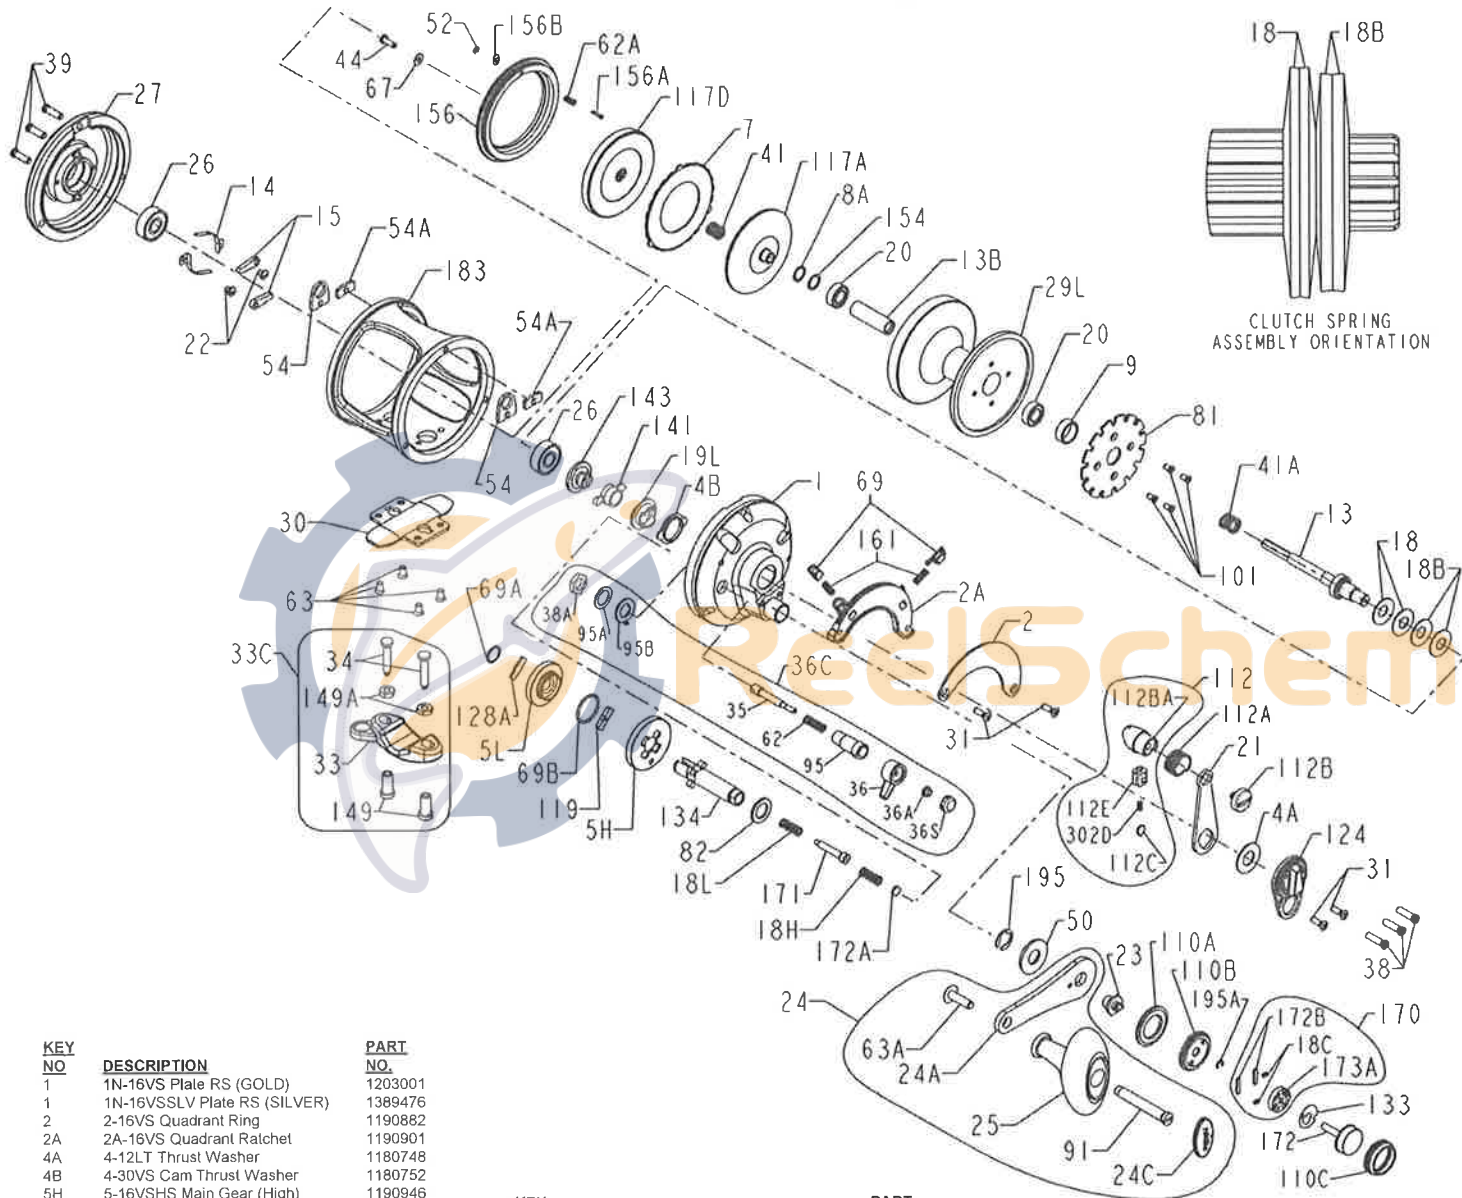

MODELS 16VS, 1151027 (GOLD) (Serial Nos. AFTER J100001) & 16VSS, 1385484 (SILVER)

KEY NO.	DESCRIPTION	PART NO.
33	33-113 Rod Clamp	1182754
33C	33C-16VS Rod Clamp Kit	1191604
34	34-16VS Rod Clamp Screw (2 req)	1182786
35	35N-16VS Click Tongue	1202916
36	36N-50 Click Lever	1183047
36A	36-700 Click Lever Nut	1183014
36C	36C-16VS Click Assembly Kit	1202932
36S	36S-80ST Click Lever Cap	1183051
38	38-16VS R.S. Plate Screw (3 req)	1191723
38A	38-710 Click Bushing Nut	1183157
39	39-16VS L.S. Plate Screw (3 req)	1191739
41	41-109 Bearing Spring	1183329
41A	41-60 Drag Spring	1183327
44	44-710 Pinion End Screw	1183459
50	50-30VS Gear Stud Shield	1191964
52	52-16VS Retaining Ring	1191987
54	54-16S Harness Ring (2 req)	1183850
54A	54A-16VS Harness Plug (2 req)	1183865
62	62-50 Click Spring	1184022
62A	14-99 Drag Lock Spring	1181393
63	31-16VS Stand Screw (4 req)	1191562
63A	63A-16VS Screw	1192088
67	67-16VS Pinion Gear Washer	1192093
69	69-12VS Locating Pin (2 req)	1192105
69A	19S-24KG Retaining Ring	1184954
69B	69C-24S Retaining Ring	1184133
81	81-16VS Ratchet	1192152
82	82-24KG Gear Stud Shim	1184219
91	91S-16VS Handle Rivet	1207740
95	95-70 Click Tongue Bushing	1184307
95A	95A-20 Serrated Click Washer	1184310
95B	95A-50 Tab Click Washer	1184311
101	101-30 Ratchet Screw (4 req)	1184403
110A	110A-30VS Handle Screw Lock Ring	1184440
110B	110B-30VS Shift Base	1184446
110C	110C-30VS Shift Button Retainer	1184447
112	112-30VS Drag Knob Asm(GOLD)	1184456
112	112-30VSSLV Drag Knob Asm(SILVER)	1390201
112A	112A-30VS Drag Knob Sleeve	1184460
112B	112B-70 Drag Knob Screw(GOLD)	1184464
112B	112B-70SLV Drag Knob Screw(SILVER)	1389498
112BA	112B-30VS Drag Knob (GOLD)	1192711
112BA	112B-30VSSLV Drag Knob (SILVER)	1389497
112C	112C-30VS Drag Click Plate	1192712
112E	112E-30VS Click Plate Housing	1192713
117A	117AN-16VS Inner Drive Plate	1192716
117D	117DN-16VS Outer Drive Plate	1192718
119	119-24KG Shift Plate	1184515
124	124L-12VS Bridge Cover Asm	1230551
128A	128A-24KG Drive Plate	1184566
133	133-30VS Retaining Plate	1184602
134	134-16VS Gear Stud	1192307
141	141-30VS Cam Follower	1184652
143	143-16VS Preset Screw	1184670
149	149-45 Rod Clamp Nut (2 req)	1184702
149A	149-200 Clamp Screw Nut (2 req)	1184706
154	154-16VS Shim (as Required)	1192350
156	156-16VS Drag Cover	1192352
156A	156A-16VS Drag Lock Pin	1192356
156B	156B-16VS Drag Lock Plate	1192358
161	162-50 Locating Pin Spring (2 req)	1184795
170	170-30VS Catch Assembly	1184809
171	171-15KG Shift Plunger (Screw)	1184811
172	172N-30VS Metal Shift Button Asm	1226062
172A	172A-15KG Shift Plunger Spacer	1184823
172B	173-30VS Shifter Catch Plate (2 req)	1184835
173A	173A-30VS Shifter Catch Housing	1184848
183	183-16VS Frame (GOLD)	1192394
183	183-16VSSLV Frame (SILVER)	1389503
193	195-40 Retaining Ring	1184955
195A	67-30VS Retaining Ring	1184105
302D	302D-525MAG Drag Click Spring	1185255