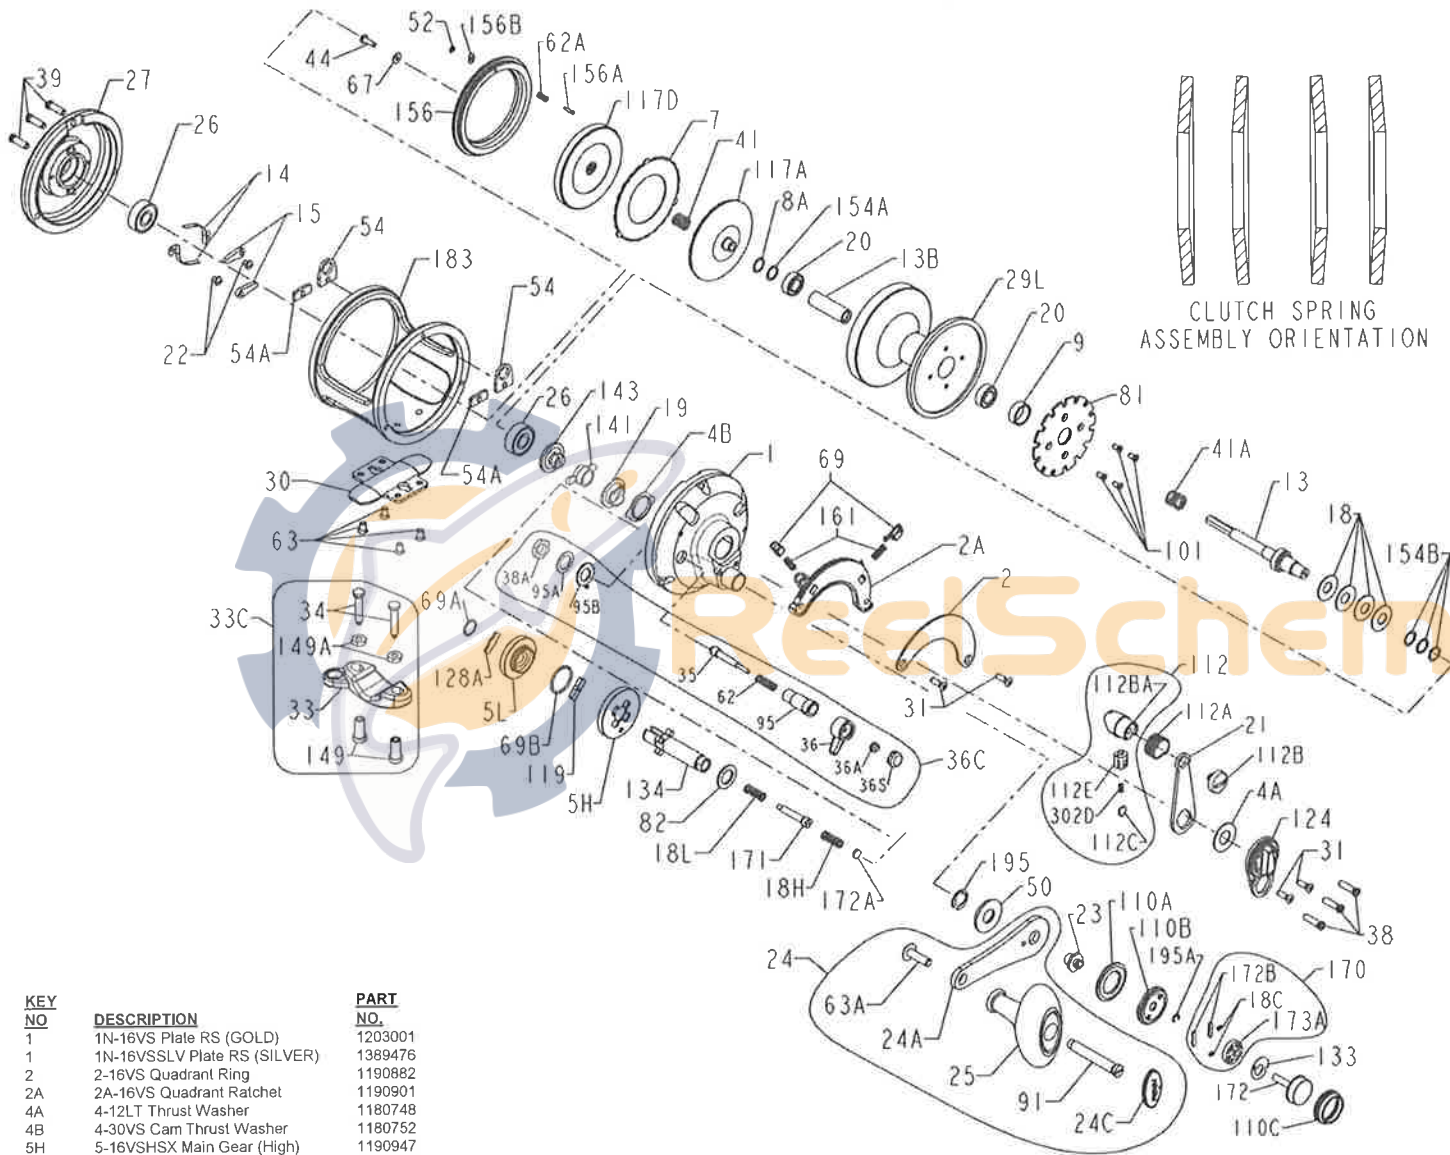

MODELS 16VSX, 1151028 (GOLD) (For Serial Nos. AFTER J100001) & 16VSXS, 1385490 (SILVER)

KEY NO.	DESCRIPTION	PART NO.
1	1N-16VS Plate RS (GOLD)	1203001
1	1N-16VSSLV Plate RS (SILVER)	1389476
2	2-16VS Quadrant Ring	1190882
2A	2A-16VS Quadrant Ratchet	1190901
4A	4-12LT Thrust Washer	1180748
4B	4-30VS Cam Thrust Washer	1180752
5H	5-16VSHSX Main Gear (High)	1190947
5L	5-16VSLSX Main Gear (Low)	1190949
7	7-16VS Metal Drag Washer	1191002
8A	8A-TSS-4 Shim (as required)	1229046
9	9-16VS Spool Spacing Sleeve	1191037
13	13-16VSX Pinion Gear	1191095
13B	13B-16VS Pinion Sleeve	1191123
14	14-16S Dog Spring (2 req)	1181388
15	15-50 Dog (2 req)	1181425

KEY NO.	DESCRIPTION	PART NO.
18	18-16VS Disc Clutch Spring (4 req)	1191204
18C	18C-15KG Shift Catch Spring (2 req)	1181632
18H	18H-30VS Shift Spring (Heavy)	1181634
18L	18L-30VS Shift Spring (Light)	1181637
19	19-16VS Eccentric Cam	1191220
20	20-722 Ball Bearing (2 req)	1181792
21	21-16VS Eccentric Lever	1192625
22	22-109 Dog Spring Screw (2 req)	1181912
23	23-30VS Handle Mounting Screw	1181933
24	24-16VS Handle Assembly	1181969

KEY NO.	DESCRIPTION	PART NO.
24A	24A-16VS-1 Handle Blank	1207738
24C	24C-113HN Handle Knob Cap	1182092
25	25S-113HN Handle Knob	1207739
26	26N-40 Bearing (2 req)	1182146
27	27-16VS Plate LS (GOLD)	1191374
27	27-16VSSLV Plate LS (SILVER)	1390194
29L	29L-16VS Spool Asm (GOLD)	1192676
29L	29L-16VSSLV Spool Asm (SILVER)	1389487
30	30-16VS Stand	1182599
31	31T-70 Quad/Bridge Screw (4 req)	1182700