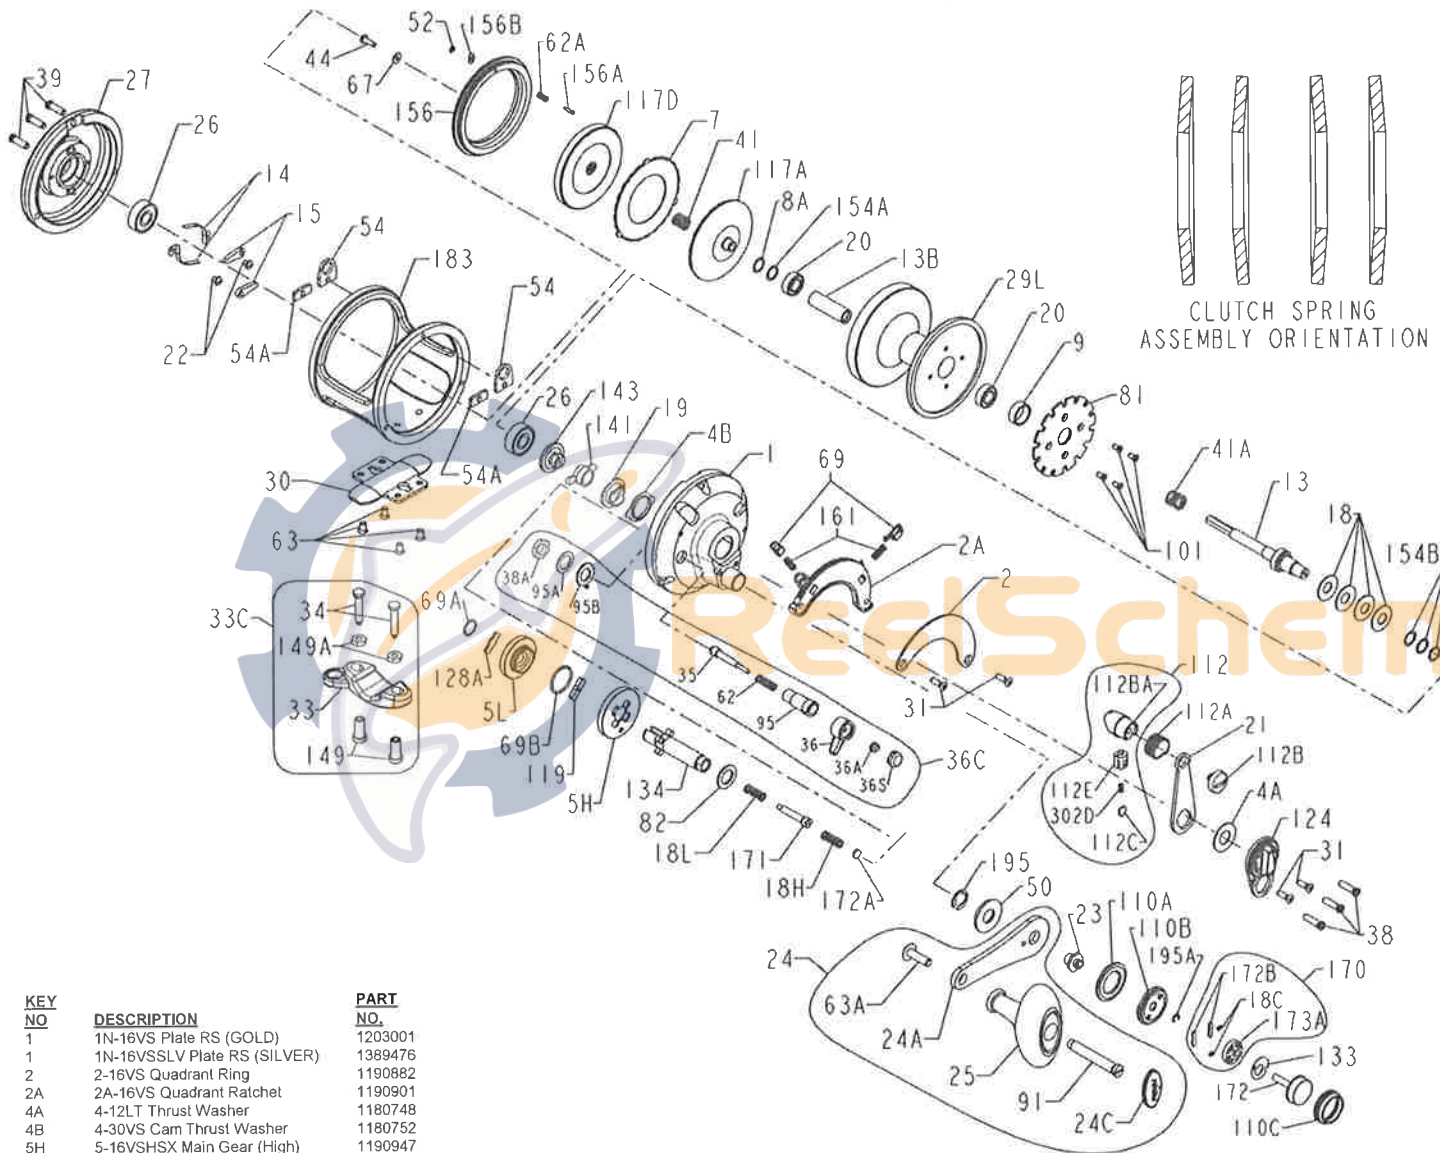

MODELS 16VSX, 1151028 (GOLD) (For Serial Nos. AFTER J100001) & 16VSXS, 1385490 (SILVER)

KEY NO.	DESCRIPTION	PART NO.
1	1N-16VS Plate RS (GOLD)	1203001
1	1N-16VSSLV Plate RS (SILVER)	1389476
2	2-16VS Quadrant Ring	1190882
2A	2A-16VS Quadrant Ratchet	1190901
4A	4-12LT Thrust Washer	1180748
4B	4-30VS Cam Thrust Washer	1180752
5H	5-16VSHSX Main Gear (High)	1190947
5L	5-16VSLSX Main Gear (Low)	1190949
7	7-16VS Metal Drag Washer	1191002
8A	8A-TSS-4 Shim (as required)	1229046
9	9-16VS Spool Spacing Sleeve	1191037
13	13-16VSX Pinion Gear	1191095
13B	13B-16VS Pinion Sleeve	1191123
14	14-16S Dog Spring (2 req)	1181388
15	15-50 Dog (2 req)	1181425

KEY NO.	DESCRIPTION	PART NO.
18	18-16VS Disc Clutch Spring (4 req)	1191204
18C	18C-15KG Shift Catch Spring (2 req)	1181632
18H	18H-30VS Shift Spring (Heavy)	1181634
18L	18L-30VS Shift Spring (Light)	1181637
19	19-16VS Eccentric Cam	1191220
20	20-722 Ball Bearing (2 req)	1181792
21	21-16VS Eccentric Lever	1192625
22	22-109 Dog Spring Screw (2 req)	1181912
23	23-30VS Handle Mounting Screw	1181933
24	24-16VS Handle Assembly	1181969

KEY NO.	DESCRIPTION	PART NO.
24A	24A-16VS-1 Handle Blank	1207738
24C	24C-113HN Handle Knob Cap	1182092
25	25S-113HN Handle Knob	1207739
26	26N-40 Bearing (2 req)	1182146
27	27-16VS Plate LS (GOLD)	1191374
27	27-16VSSLV Plate LS (SILVER)	1390194
29L	29L-16VS Spool Asm (GOLD)	1192676
29L	29L-16VSSLV Spool Asm (SILVER)	1389487
30	30-16VS Stand	1182599
31	31T-70 Quad/Bridge Screw (4 req)	1182700