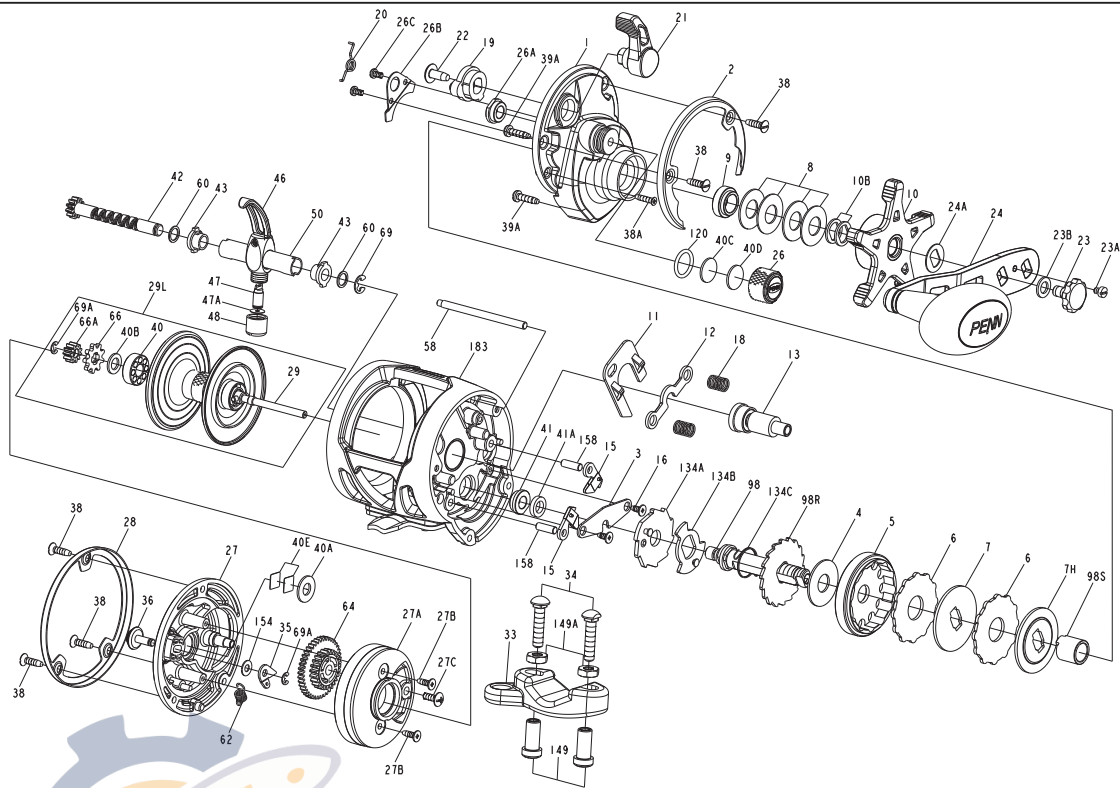

PARTS LIST FOR RVL15LW and RVL 20LW
 REEL ASM. Nos. 1403990(RVL15LW)&1403995(RVL20LW)

KEY NO.

KEY NO.	PART NO.	PENN STYLE NO.	DESCRIPTION
1	1405681	1-RVL15LW	Right Side Plate Assembly(15)
1	1405682	1-RVL20LW	Right Side Plate Assembly(20)
2	1405683	2-RVL15LW	Right Side Ring
3	1384179	3-WAR15LW	Bridge
4	1382976	4-WAR15LW	Drag Washer
5	1382977	5-WAR15LW	Main Gear
6	1382978	6-WAR15LW	Tabbed Drag Washer(2 req)
7	1382999	7-WAR15LW	Keyed Metal Drag Washer
7H	1383000	7H-WAR15LW	Heavy Metal Drag Washer
8	1383001	8-WAR15LW	Spring Washer (4 req)
9	1384180	9-WAR15LW	Spacing Sleeve
10	1405684	10-RVL15LW	Star Drag
10B	1383004	10B-WAR15LW	Star Click Washer (2 req)
11	1383006	11-WAR15LW	Eccentric Jack
12	1383007	12-WAR15LW	Pinion Yoke
13	1383008	13-WAR15LW	Pinion
15	1383009	15-WAR15LW	Anti Reverse Dog(2 req)
16	1383010	16-WAR15LW	Screw (2 req)
18	1383011	18-WAR15LW	Pinion Yoke Spring (2 req)
19	1383012	19-WAR15LW	Eccentric
20	1383013	20-WAR15LW	Eccentric Spring
21	1405685	21-RVL15LW	Eccentric Lever
22	1405686	22-RVL15LW	Eccentric Screw
23	1383016	23-WAR15LW	Handle Assembly Screw
23A	1383017	23A-WAR15LW	Handle Lock Screw
23B	1383018	23B-WAR15LW	Handle Screw Washer
24	1405687	24-RVL15LW	Handle Assembly
24A	1383020	24A-WAR15LW	Handle Thrust Washer
26	1405688	26-RVL15LW	Spool Tension Control Cap
26A	1383022	26A-WAR15LW	Bushing
26B	1383023	26B-WAR15LW	Clutch Retainer
26C	1383024	26C-WAR15LW	Screw(2req)
27	1405689	27-RVL15LW	Left Side Plate(15)
27	1405690	27-RVL20LW	Left Side Plate(20)
27A	1383027	27A-WAR15LW	Bearing Housing
27B	1383028	27B-WAR15LW	Screw(2req)
27C	1383029	27C-WAR15LW	Screw
28	1405691	28-RVL15LW	Left Side Ring
29	1405692	29-RVL15LW	Spool (15)
29	1405693	29-RVL20LW	Spool (20)
29L	1405694	29L-RVL15LW	Spool Assembly(15)
29L	1405695	29L-RVL20LW	Spool Assembly(20)
33	1182754	33-113	Rod Clamp
34	1182788	34-045	Screw (2 req)