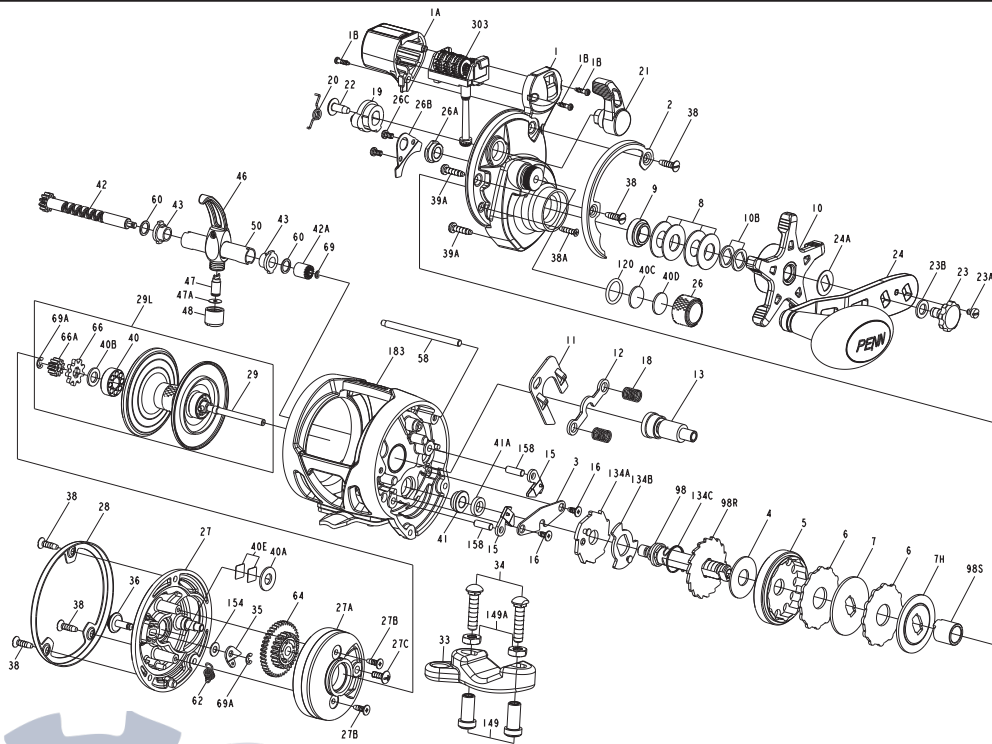

PARTS LIST FOR RVL15LWLC and RVL20LWLC
 REEL ASM. Nos. 1403993(RVL15LWLC)&1403998(RVL20LWLC)

KEY NO.	PART NO.	PENN STYLE NO.	DESCRIPTION	KEY NO.	PART NO.	PENN STYLE NO.	DESCRIPTION
1	1405697	1-RVL15LWLC	Right Side Plate Assembly(15)	35	1383037	35-WAR15LW	Click Tongue
1	1405698	1-RVL20LWLC	Right Side Plate Assembly(20)	36	1383038	36-WAR15LW	Click Button
1A	1383083	1A-WAR15LWLC	Line Counter Cover	38	1383039	38-WAR15LW	Screw (5 req)
1B	1383084	1B-WAR15LWLC	Screw, L.C.Cover(3req)	38A	1383040	38A-WAR15LW	Screw
2	1405699	2-RVL15LWLC	Right Side Ring	39A	1383041	39A-WAR15LW	Screw(2req)
3	1384179	3-WAR15LW	Bridge	40	1383042	40-WAR15LW	Ball Bearing
4	1382976	4-WAR15LW	Drag Washer	40A	1383043	40A-WAR15LW	Washer
5	1382977	5-WAR15LW	Main Gear	40B	1383044	40B-WAR15LW	Felt Washer
6	1382978	6-WAR15LW	Tabbed Drag Washer(2 req)	40C	1383045	40C-WAR15LW	Washer, Acetal Thrust
7	1382999	7-WAR15LW	Keyed Metal Drag Washer	40D	1383046	40D-WAR15LW	Washer, Rubber Thrust
7H	1383000	7H-WAR15LW	Heavy Metal Drag Washer	40E	1383047	40E-WAR15LW	Thrust Washer (2req)
8	1383001	8-WAR15LW	Spring Washer (4 req)	41	1383048	41-WAR15LW	Bushing
9	1384180	9-WAR15LW	Spacing Sleeve	41A	1384181	41A-WAR15LW	Bushing
10	1405684	10-RVL15LW	Star Drag	42	1385461	42-WAR15LWLC	Worm Shaft Assembly(15)
10B	1383004	10B-WAR15LW	Star Click Washer (2 req)	42	1385462	42-WAR20LWLC	Worm Shaft Assembly(20)
11	1383006	11-WAR15LW	Eccentric Jack	42A	1384183	42A-WAR15LWLC	Gear, L.C. Drive
12	1383007	12-WAR15LW	Pinion Yoke	43	1383051	43-WAR15LW	Worm Shaft Bushing(2req)
13	1383008	13-WAR15LW	Pinion	46	1383052	46-WAR15LW	Line Guide Assembly
15	1383009	15-WAR15LW	Anti Reverse Dog(2 req)	47	1383053	47-WAR15LW	Line Guide Pawl
16	1383010	16-WAR15LW	Screw (2 req)	47A	1383054	47A-WAR15LW	Pawl Shim
18	1383011	18-WAR15LW	Pinion Yoke Spring (2 req)	48	1383055	48-WAR15LW	Line Guide Nut
19	1383012	19-WAR15LW	Eccentric	50	1383056	50-WAR15LW	Worm Shield(15)
20	1383013	20-WAR15LW	Eccentric Spring	50	1383057	50-WAR20LW	Worm Shield(20)
21	1405685	21-RVL15LW	Eccentric Lever	58	1383058	58-WAR15LW	Line Guide Post(15)
22	1405686	22-RVL15LW	Eccentric Screw	58	1383059	58-WAR20LW	Line Guide Post(20)
23	1383016	23-WAR15LW	Handle Assembly Screw	60	1383060	60-WAR15LW	Worm Shaft Washer(2req)
23A	1383017	23A-WAR15LW	Handle Lock Screw	62	1383061	62-WAR15LW	Spring
23B	1383018	23B-WAR15LW	Handle Screw Washer	64	1383062	64-WAR15LW	Idler Gear
24	1405687	24-RVL15LW	Handle Assembly	66	1383063	66-WAR15LW	Click Ratchet
24A	1383020	24A-WAR15LW	Handle Thrust Washer	66A	1383064	66A-WAR15LW	Spool Gear
26	1405688	26-RVL15LW	Spool Tension Control Cap	69	1383065	69-WAR15LW	Retainer Ring
26A	1383022	26A-WAR15LW	Bushing	69A	1383066	69A-WAR15LW	Retainer Ring (2 req)
26B	1383023	26B-WAR15LW	Clutch Retainer	98	1383067	98-WAR15LW	Main Gear Shaft
26C	1383024	26C-WAR15LW	Screw(2req)	98R	1383069	98R-WAR15LW	Anti Reverse Ratchet
27	1405700	27-RVL15LWLC	Left Side Plate(15)	98S	1383070	98S-WAR15LW	Clutch Sleeve
27	1405701	27-RVL20LWLC	Left Side Plate(20)	120	1383071	120-WAR15LW	O-Ring
27A	1383027	27A-WAR15LW	Bearing Housing	134A	1383072	134A-WAR15LW	Clutch Recover Plate
27B	1383028	27B-WAR15LW	Screw(2req)	134B	1383073	134B-WAR15LW	Clutch Recover Support Plate
27C	1383029	27C-WAR15LW	Screw	134C	1383074	134C-WAR15LW	Clutch Recover Spring
28	1405691	28-RVL15LW	Left Side Ring	149	1184702	149-045	Rod Clamp Nut (2 req)
29	1405692	29-RVL15LW	Spool (15)	149A	1184706	149-200	Hex Nut (2 req)
29	1405693	29-RVL20LW	Spool (20)	154	1383077	154-WAR15LW	Click Button Washer
29L	1405694	29L-RVL15LW	Spool Assembly(15)	158	1383078	158-WAR15LW	Dog Pin(2req)
29L	1405695	29L-RVL20LW	Spool Assembly(20)	183	1383079	183-WAR15LW	Frame Assembly(15)
33	1182754	33-113	Rod Clamp	183	1383080	183-WAR20LW	Frame Assembly(20)
34	1182788	34-045	Screw (2 req)	303	1383274	303-WAR15LWLC	Counter Wheel Assembly